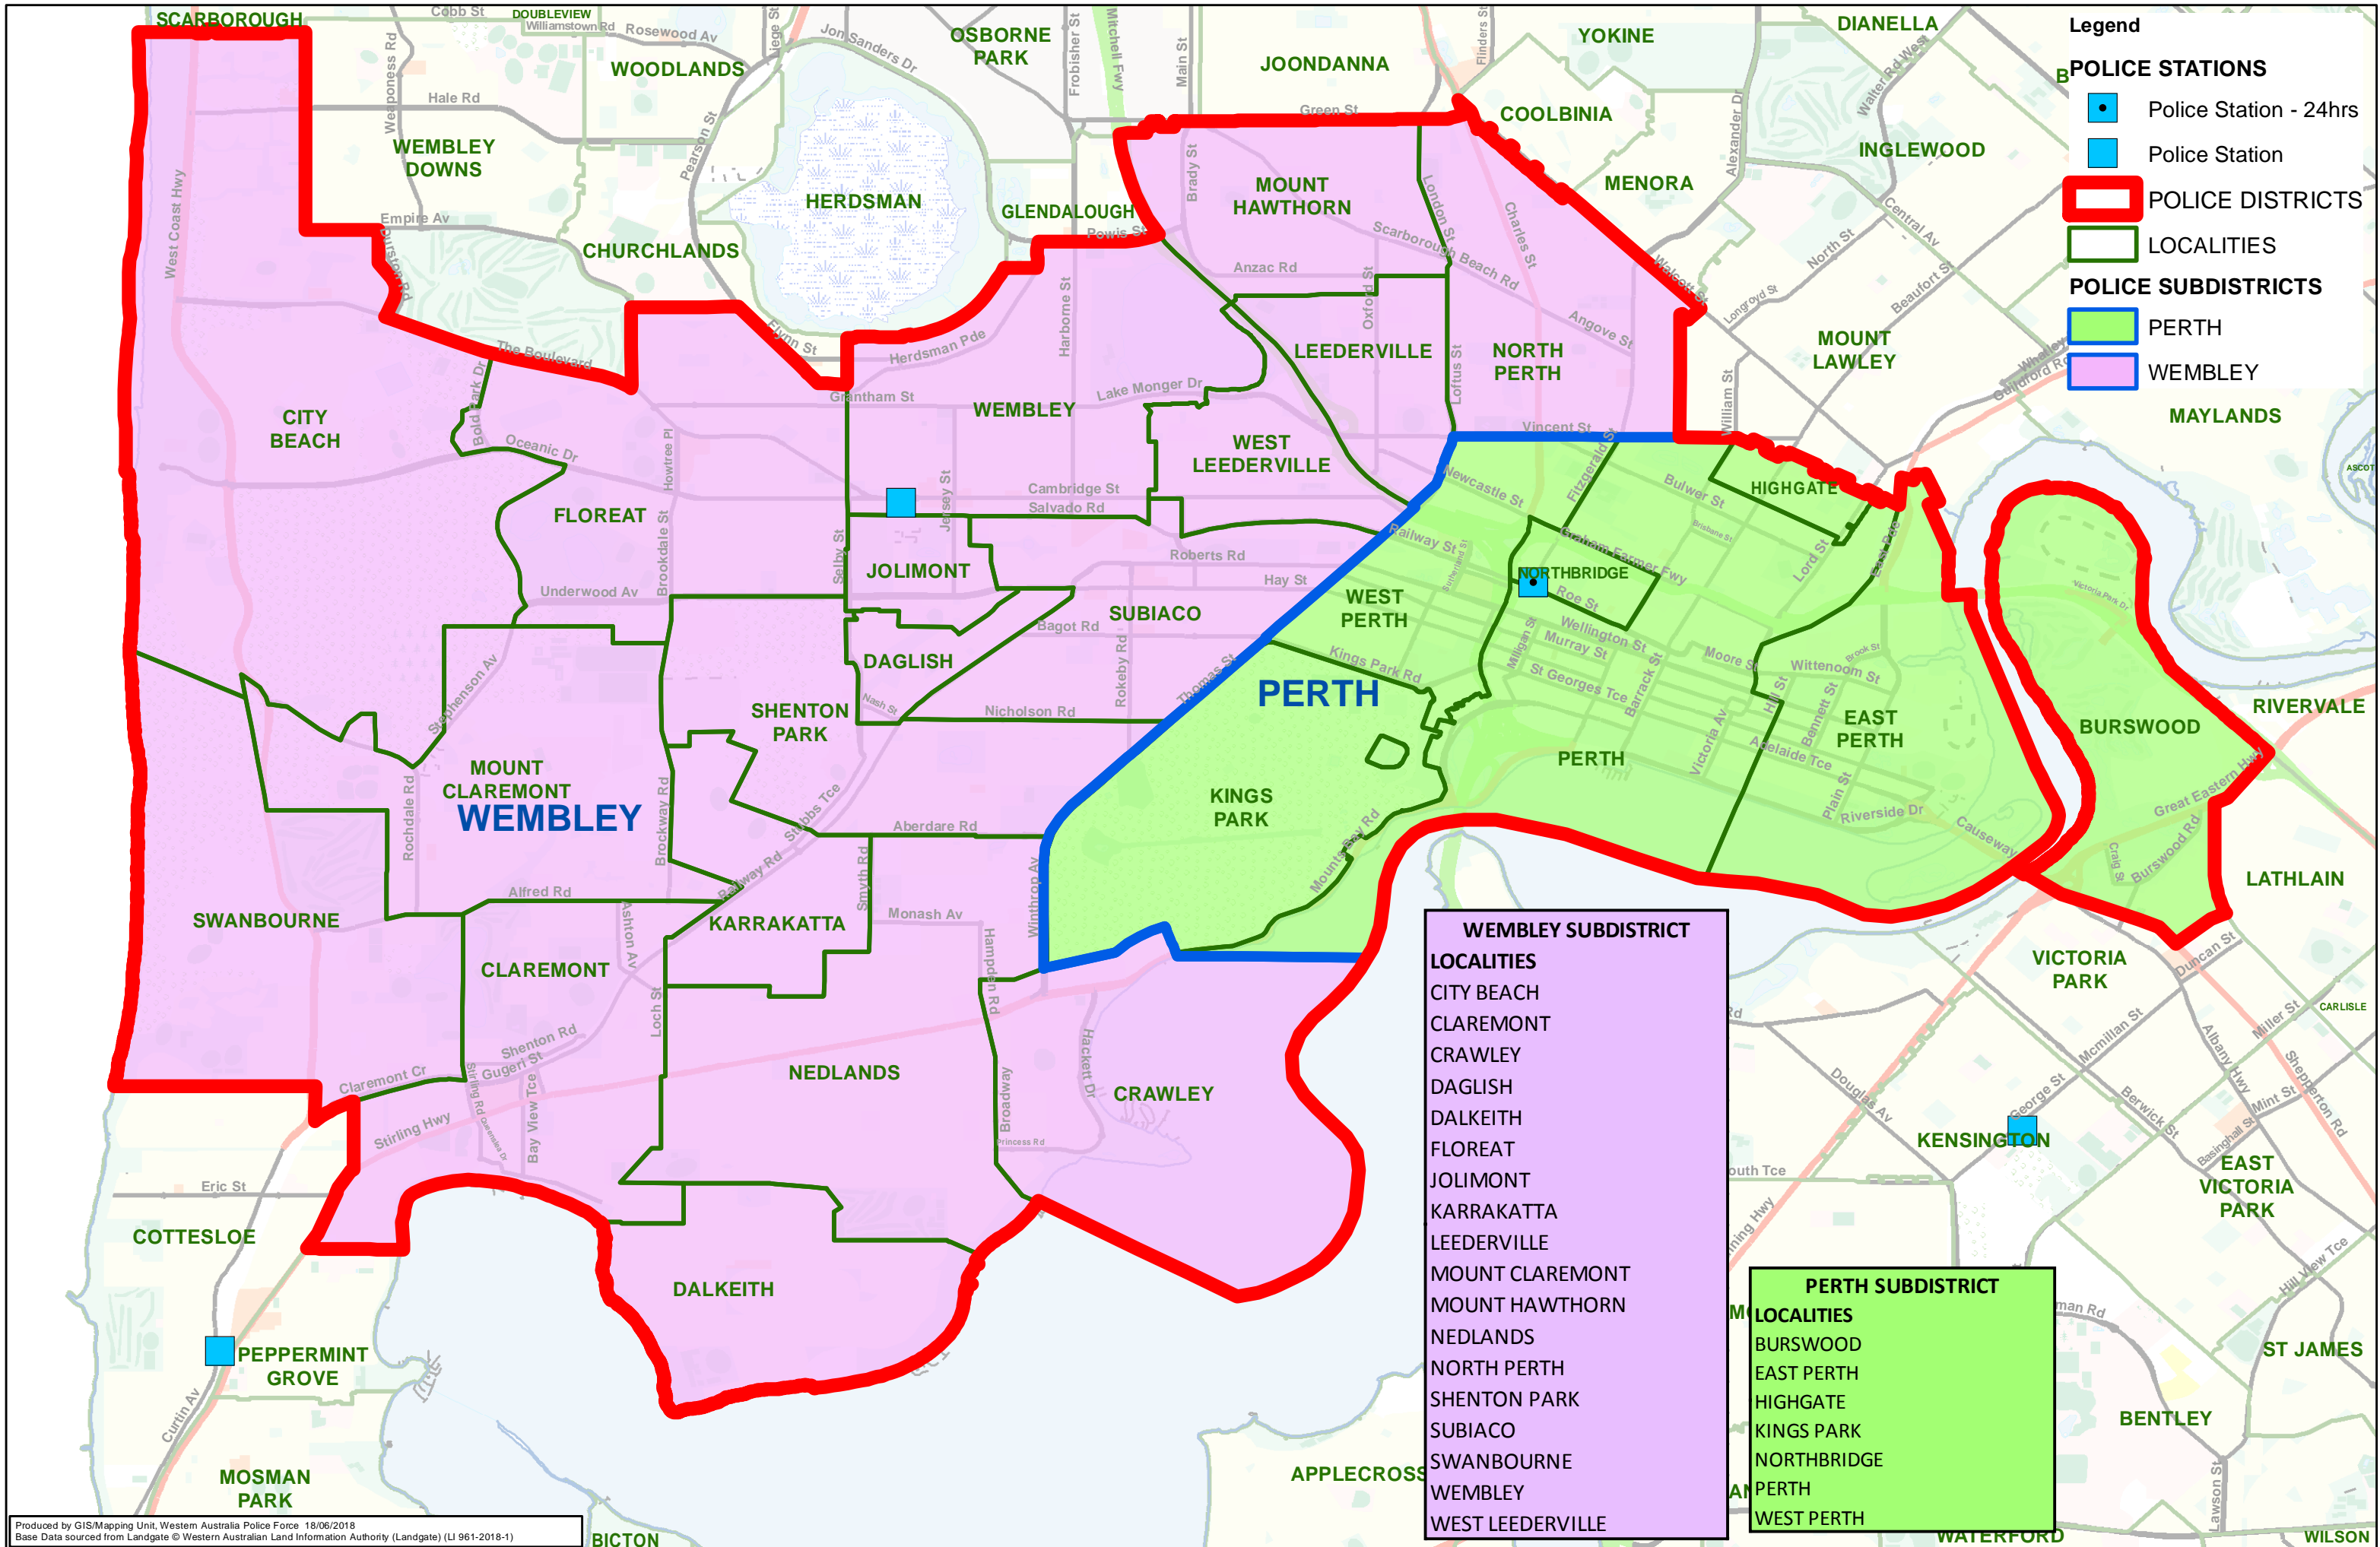

WA POLICE FORCE - PERTH DISTRICT

- Legend**
- Police Station - 24hrs
 - Police Station
 - POLICE DISTRICTS
 - LOCALITIES
 - POLICE SUBDISTRICTS**
 - PERTH
 - WEMBLEY

- WEMBLEY SUBDISTRICT LOCALITIES**
- CITY BEACH
 - CLAREMONT
 - CRAWLEY
 - DAGLISH
 - DALKEITH
 - FLOREAT
 - JOLIMONT
 - KARRAKATTA
 - LEEDERVILLE
 - MOUNT CLAREMONT
 - MOUNT HAWTHORN
 - NEDLANDS
 - NORTH PERTH
 - SHENTON PARK
 - SUBIACO
 - SWANBOURNE
 - WEMBLEY
 - WEST LEEDERVILLE

- PERTH SUBDISTRICT LOCALITIES**
- BURSWOOD
 - EAST PERTH
 - HIGHGATE
 - KINGS PARK
 - NORTHBRIDGE
 - PERTH
 - WEST PERTH