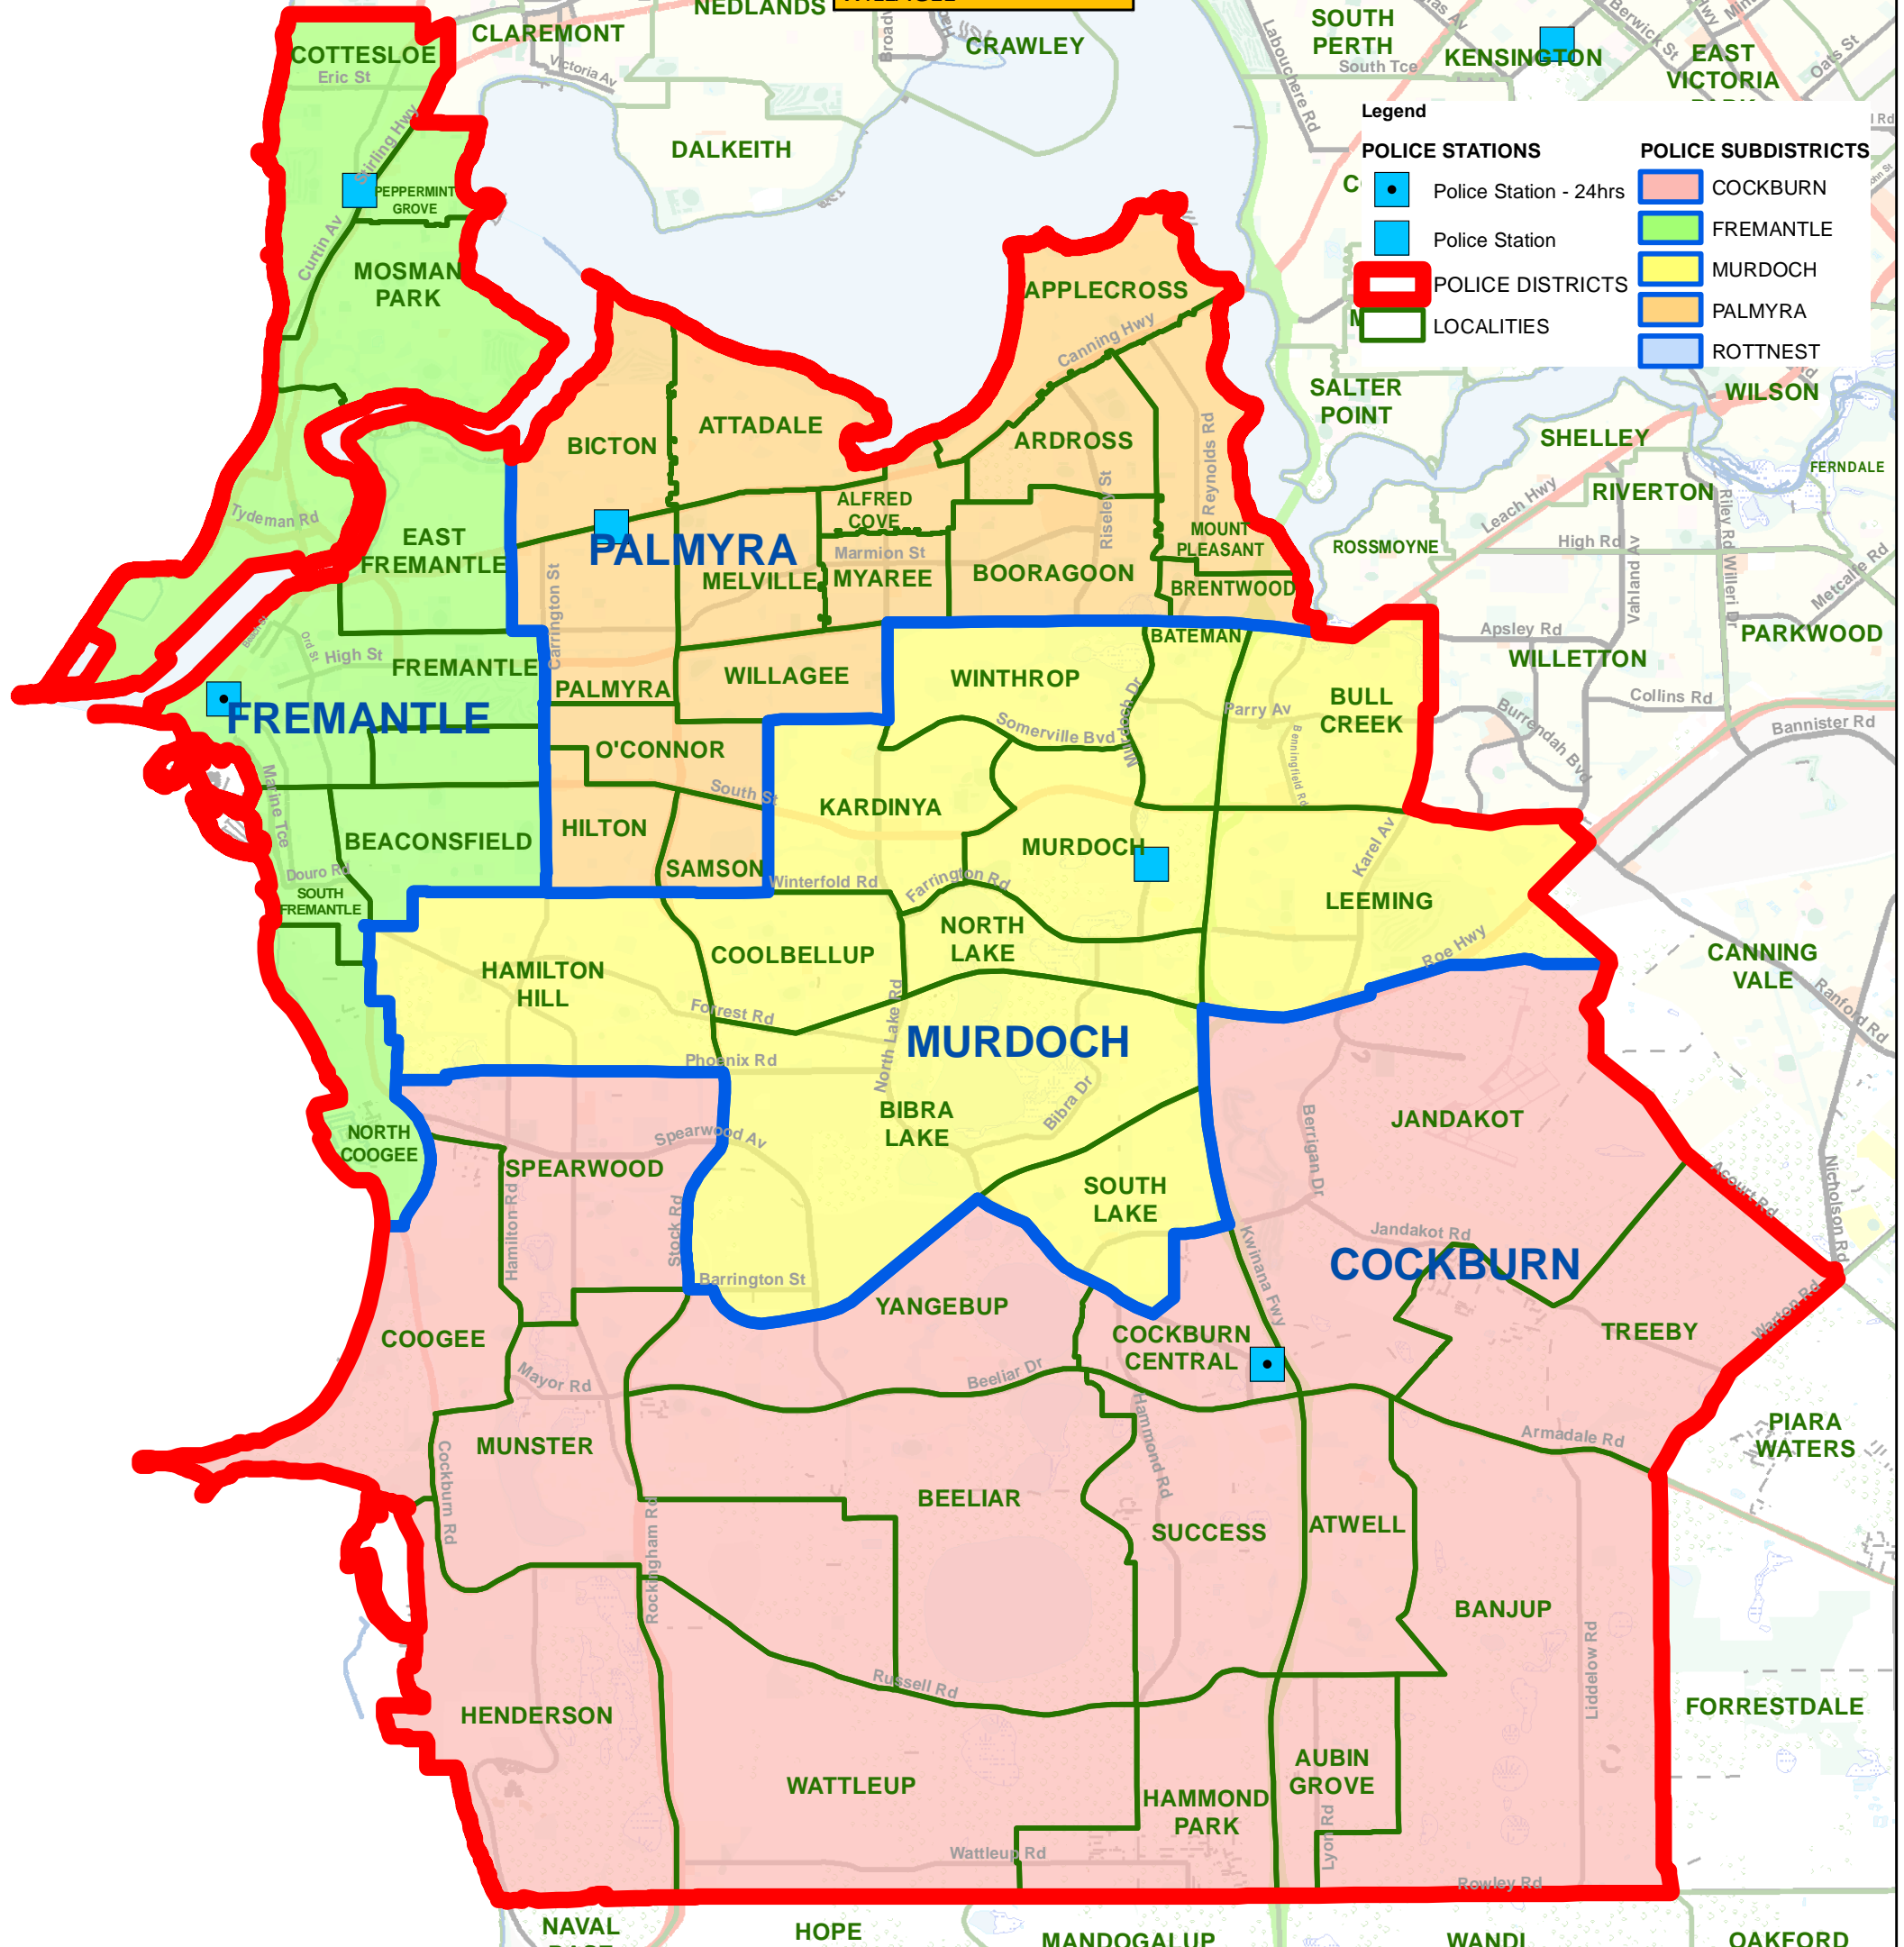

# WA POLICE FORCE - FREMANTLE DISTRICT

**ROTTNEST**

ENLARGEMENT (not to scale)

**ROTTNEST SUBDISTRICT**

LOCALITIES

ROTTNEST ISLAND

**FREMANTLE SUBDISTRICT**

LOCALITIES

BEACONSFIELD  
COTTESLOE  
EAST FREMANTLE  
FREMANTLE  
MOSMAN PARK  
NORTH COOGEE  
NORTH FREMANTLE  
PEPPERMINT GROVE  
SOUTH FREMANTLE  
WHITE GUM VALLEY

**PALMYRA SUBDISTRICT**

LOCALITIES

ALFRED COVE  
APPLECROSS  
ARDROSS  
ATTADALE  
BICTON  
BOORAGOON  
BRENTWOOD  
HILTON  
MELVILLE  
MOUNT PLEASANT  
MYAREE  
O'CONNOR  
PALMYRA  
SAMSON  
WILLAGEE

**MURDOCH SUBDISTRICT**

LOCALITIES

BATEMAN  
BIBRA LAKE  
BULL CREEK  
COOLBELLUP  
HAMILTON HILL  
KARDINYA  
LEEMING  
MURDOCH  
NORTH LAKE  
SOUTH LAKE  
WINTHROP

**COCKBURN SUBDISTRICT**

LOCALITIES

ATWELL  
AUBIN GROVE  
BANJUP  
BEELIAR  
COCKBURN CENTRAL  
COOGEE  
HAMMOND PARK  
HENDERSON  
JANDAKOT  
MUNSTER  
SPEARWOOD  
SUCCESS  
TREEBY  
WATTLEUP  
YANGEBUP

**Legend**

<b>POLICE STATIONS</b>	<b>POLICE SUBDISTRICTS</b>
Police Station - 24hrs	COCKBURN
Police Station	FREMANTLE
POLICE DISTRICTS	MURDOCH
LOCALITIES	PALMYRA
	ROTTNEST