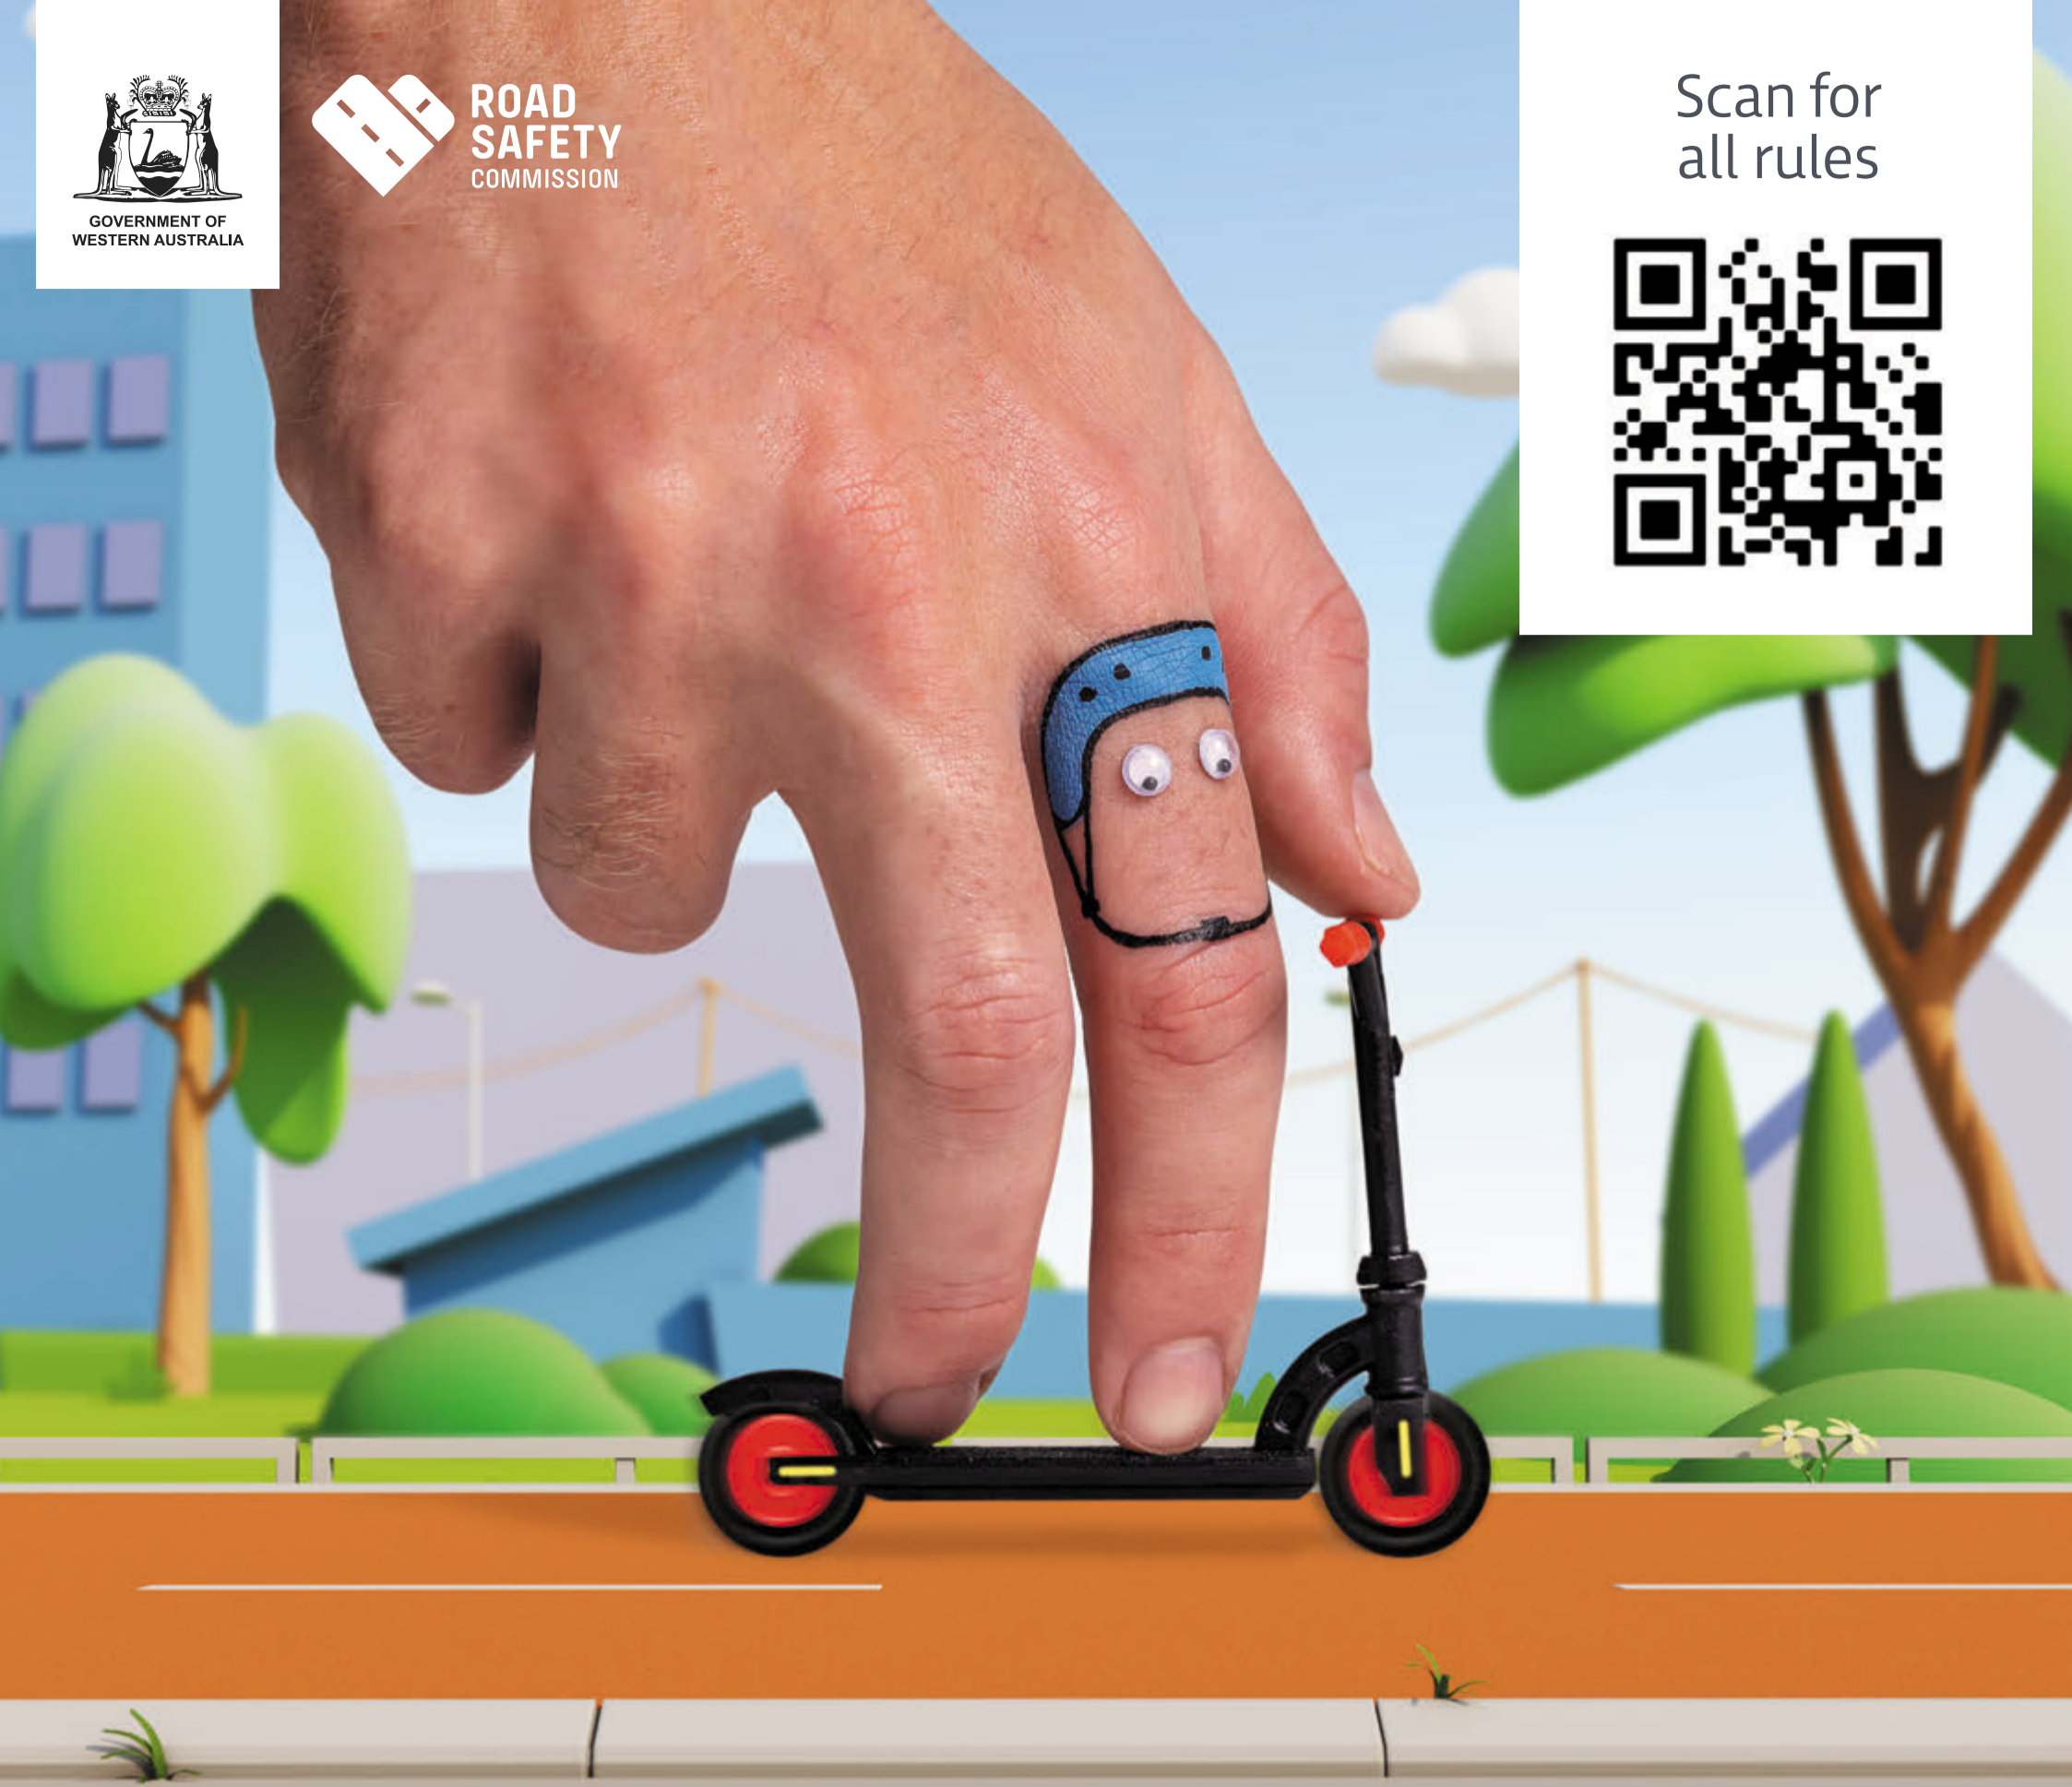

Scan for
all rules

Let's roll together, **safely.**

One person
per device

Max speed on
footpaths

Max speed on bike
paths, shared paths
and local roads

Roads
>50km/h