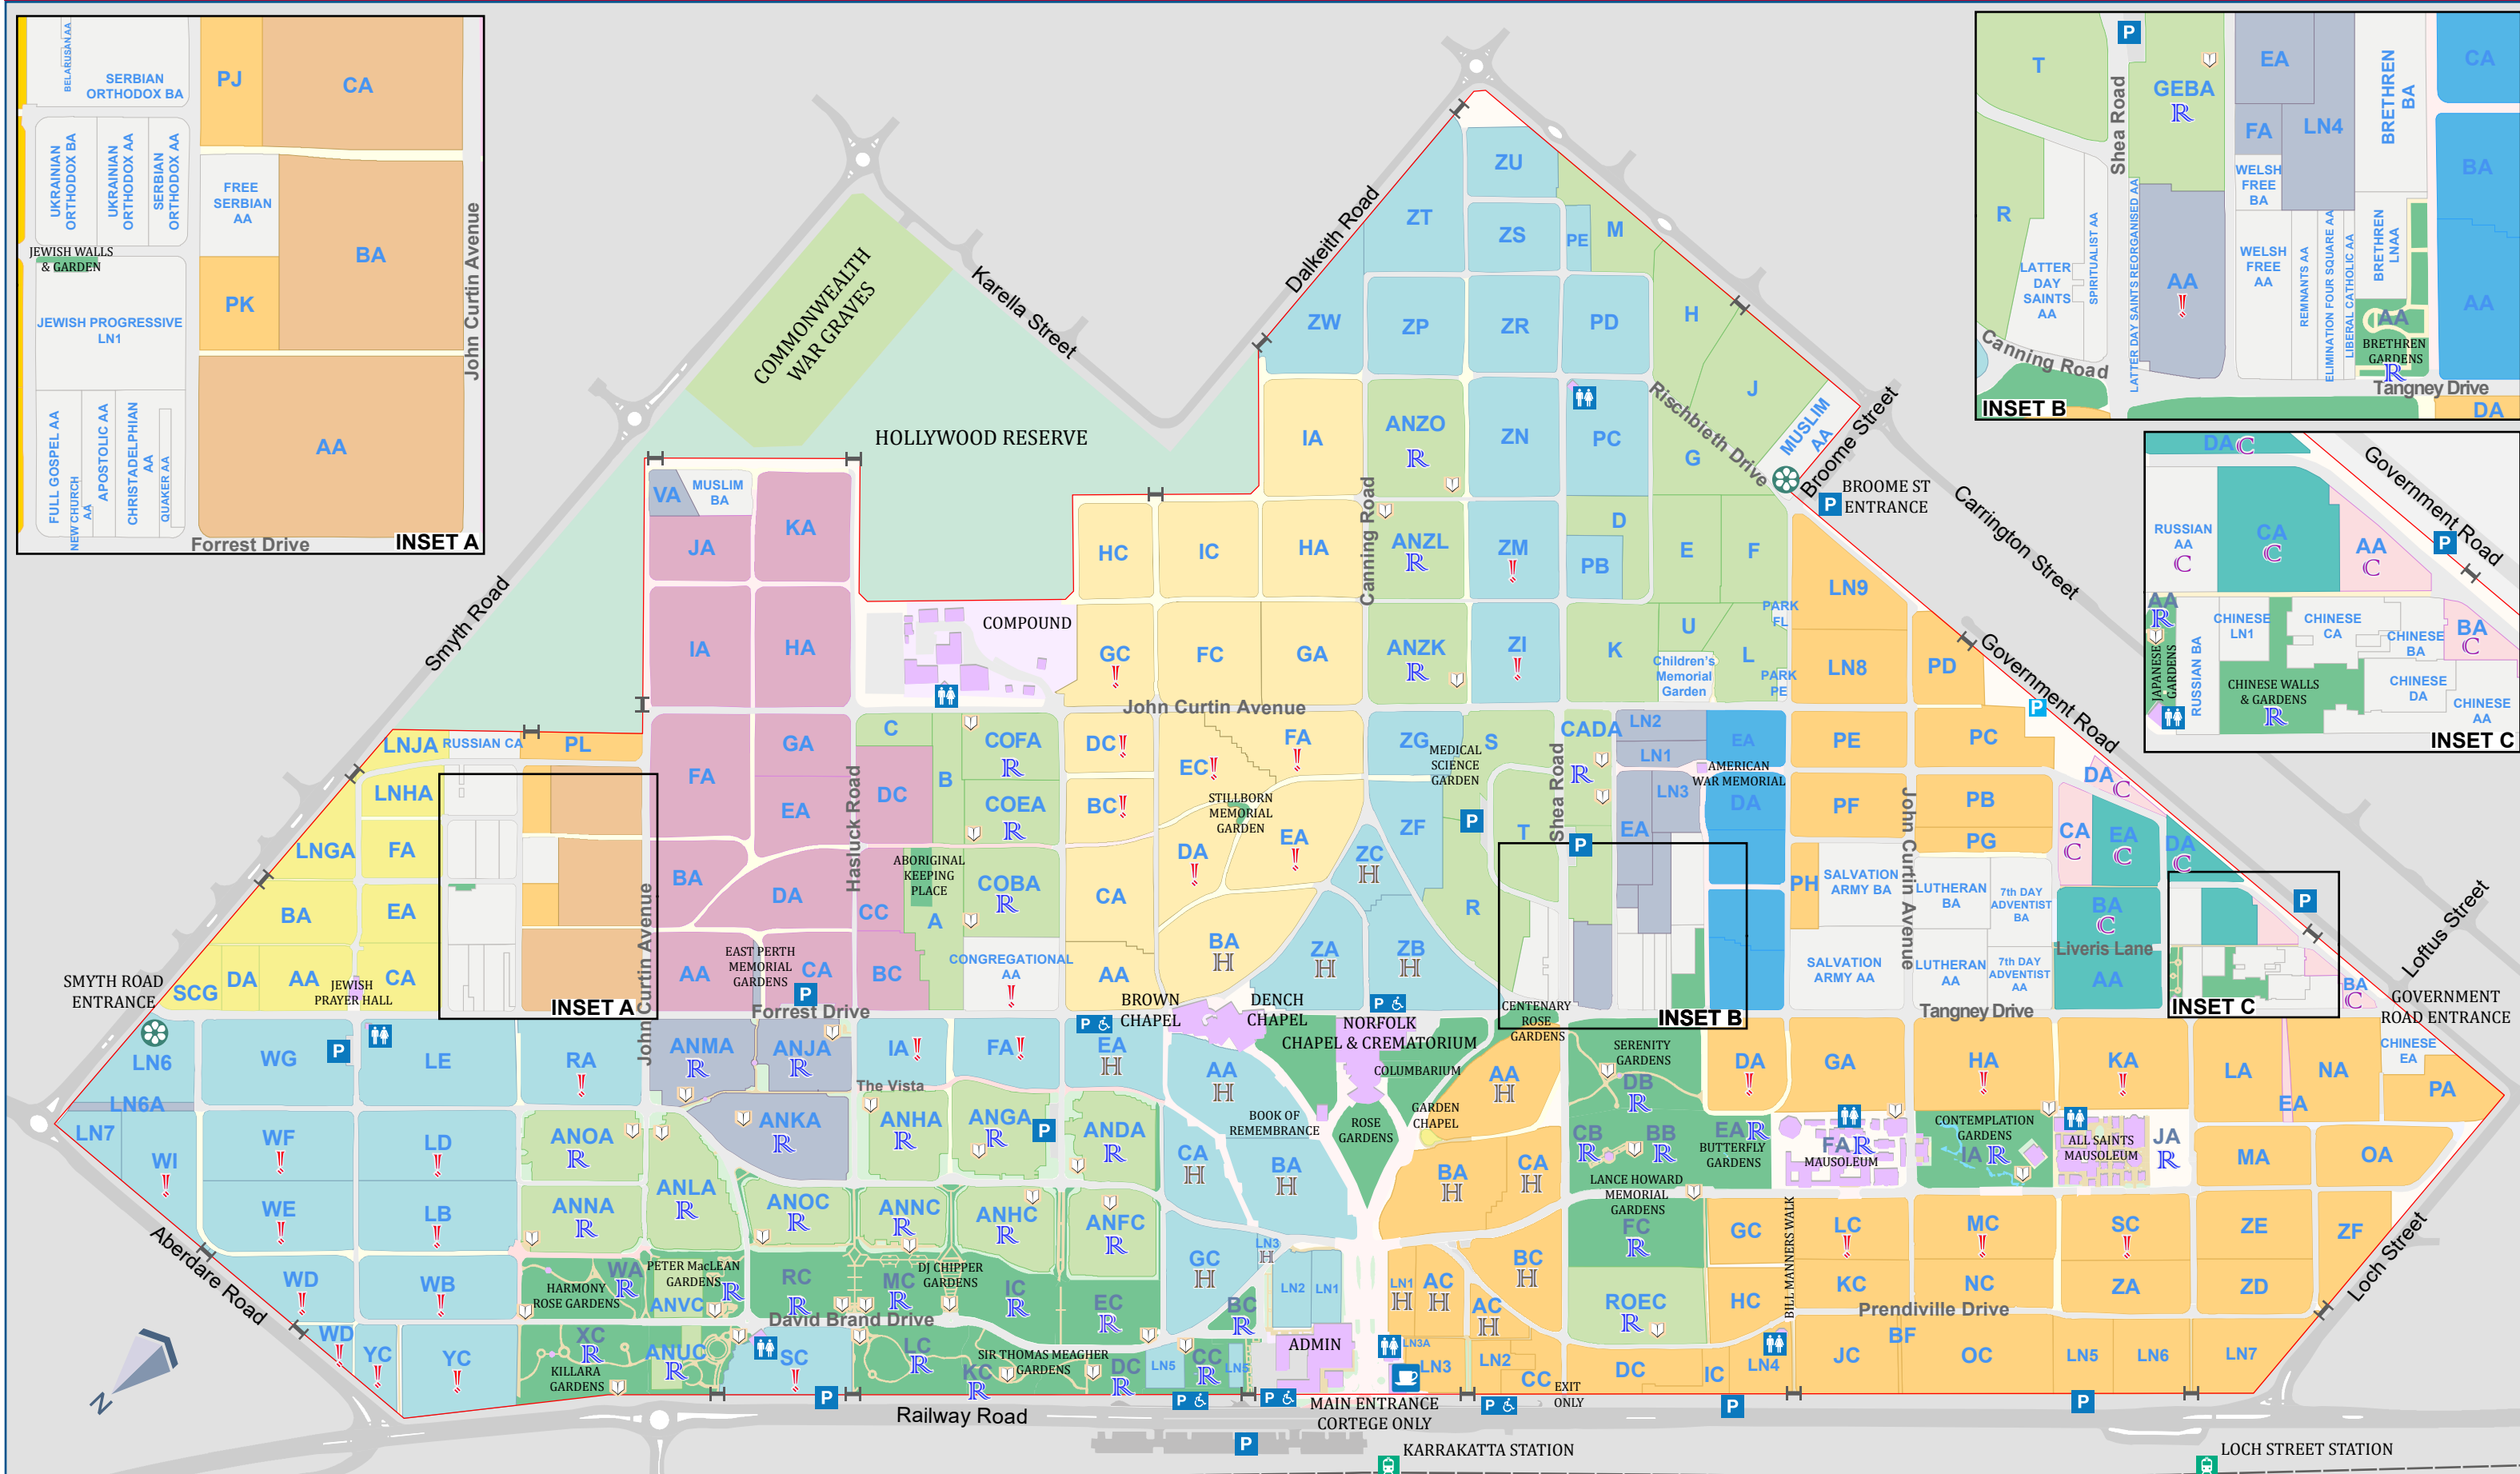

KARRAKATTA CEMETERY

MAP 0 OVERALL CEMETERY LAYOUT

DENOMINATIONS			CEMETERY		MAP SYMBOLS	
Anglican	Greek Orthodox	Presbyterian	Renewed	Toilets	Disability Access	
Baptist	Jewish	Roman Catholic	Approaching Renewal	Parking	Renewal Book of Remembrance	
Church of Christ	Lawn Areas	Various	Historical	Café	Tribute Collection Point	
General	Macedonian Orthodox	Wesleyan	Conditions Apply			

**METROPOLITAN
CEMETERIES BOARD**

Police: 131 444