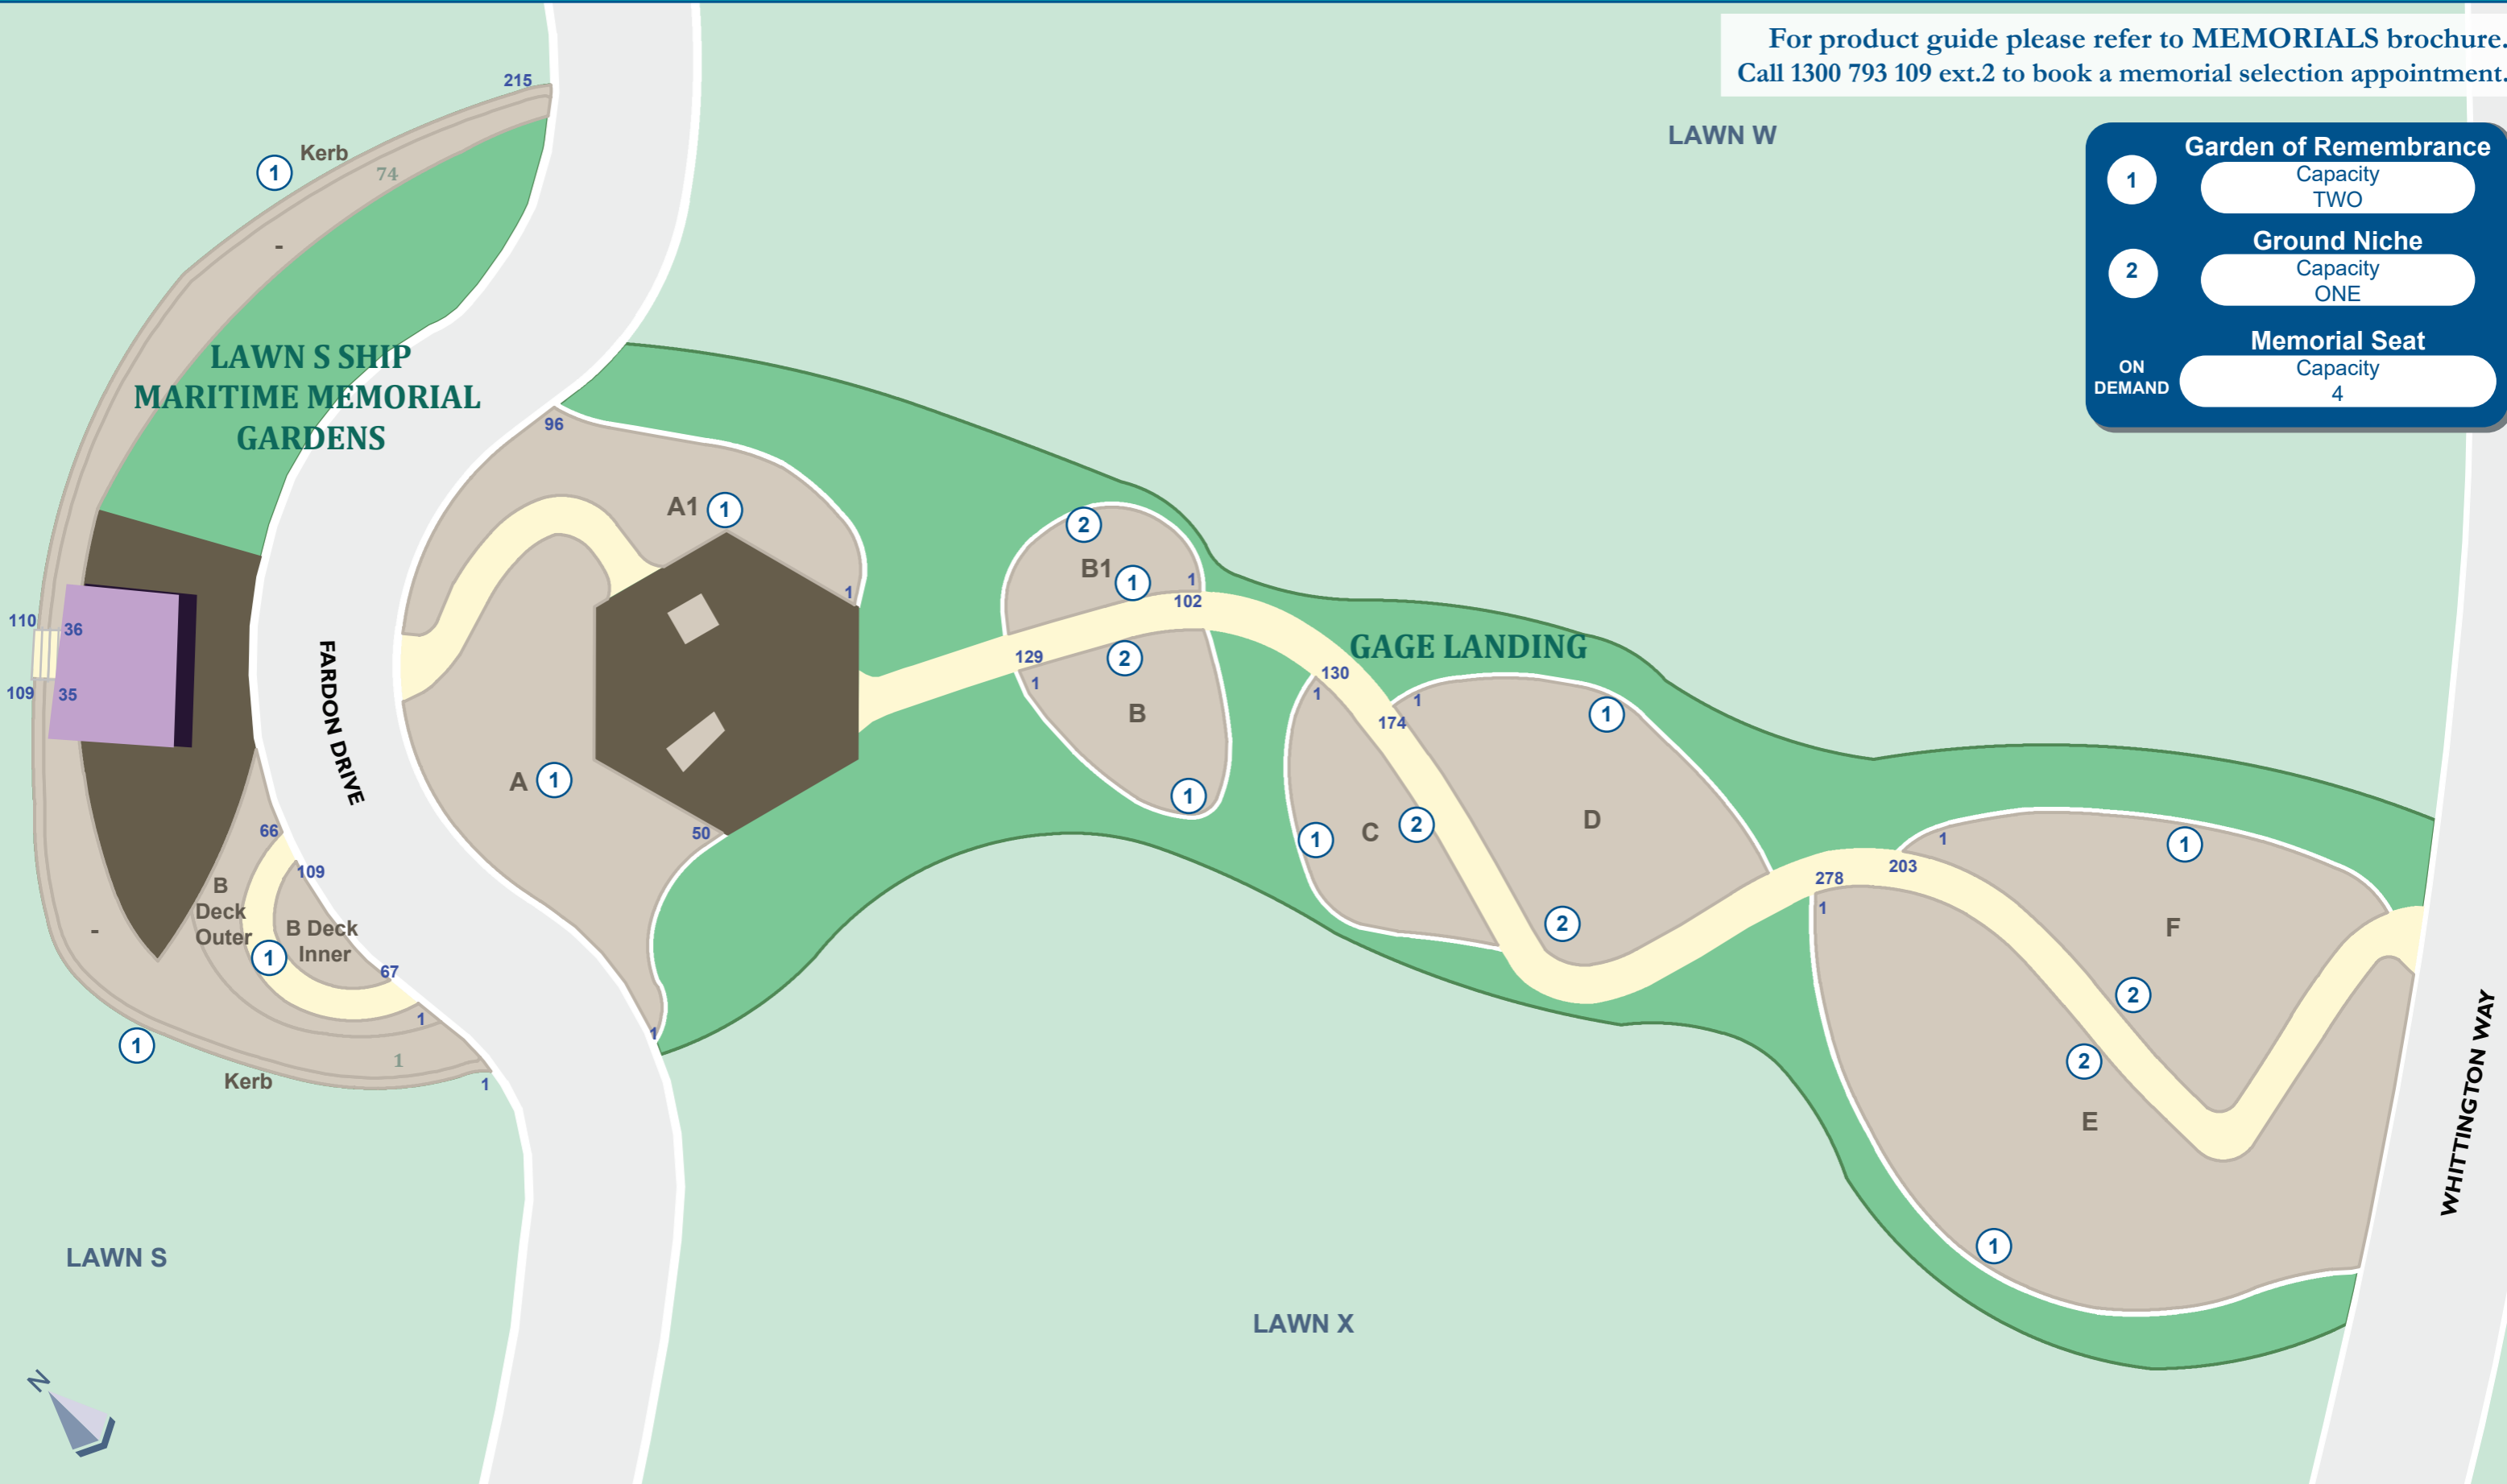

FREMANTLE CEMETERY

For product guide please refer to MEMORIALS brochure.
Call 1300 793 109 ext.2 to book a memorial selection appointment.

1	Garden of Remembrance Capacity TWO
2	Ground Niche Capacity ONE
ON DEMAND	Memorial Seat Capacity 4

MAP 7A

MARITIME MEMORIAL GAGE LANDING MEMORIAL PRODUCTS

MAP SYMBOLS

-  Garden
-  Rock Number
-  Plaque Number

Police: 131 444