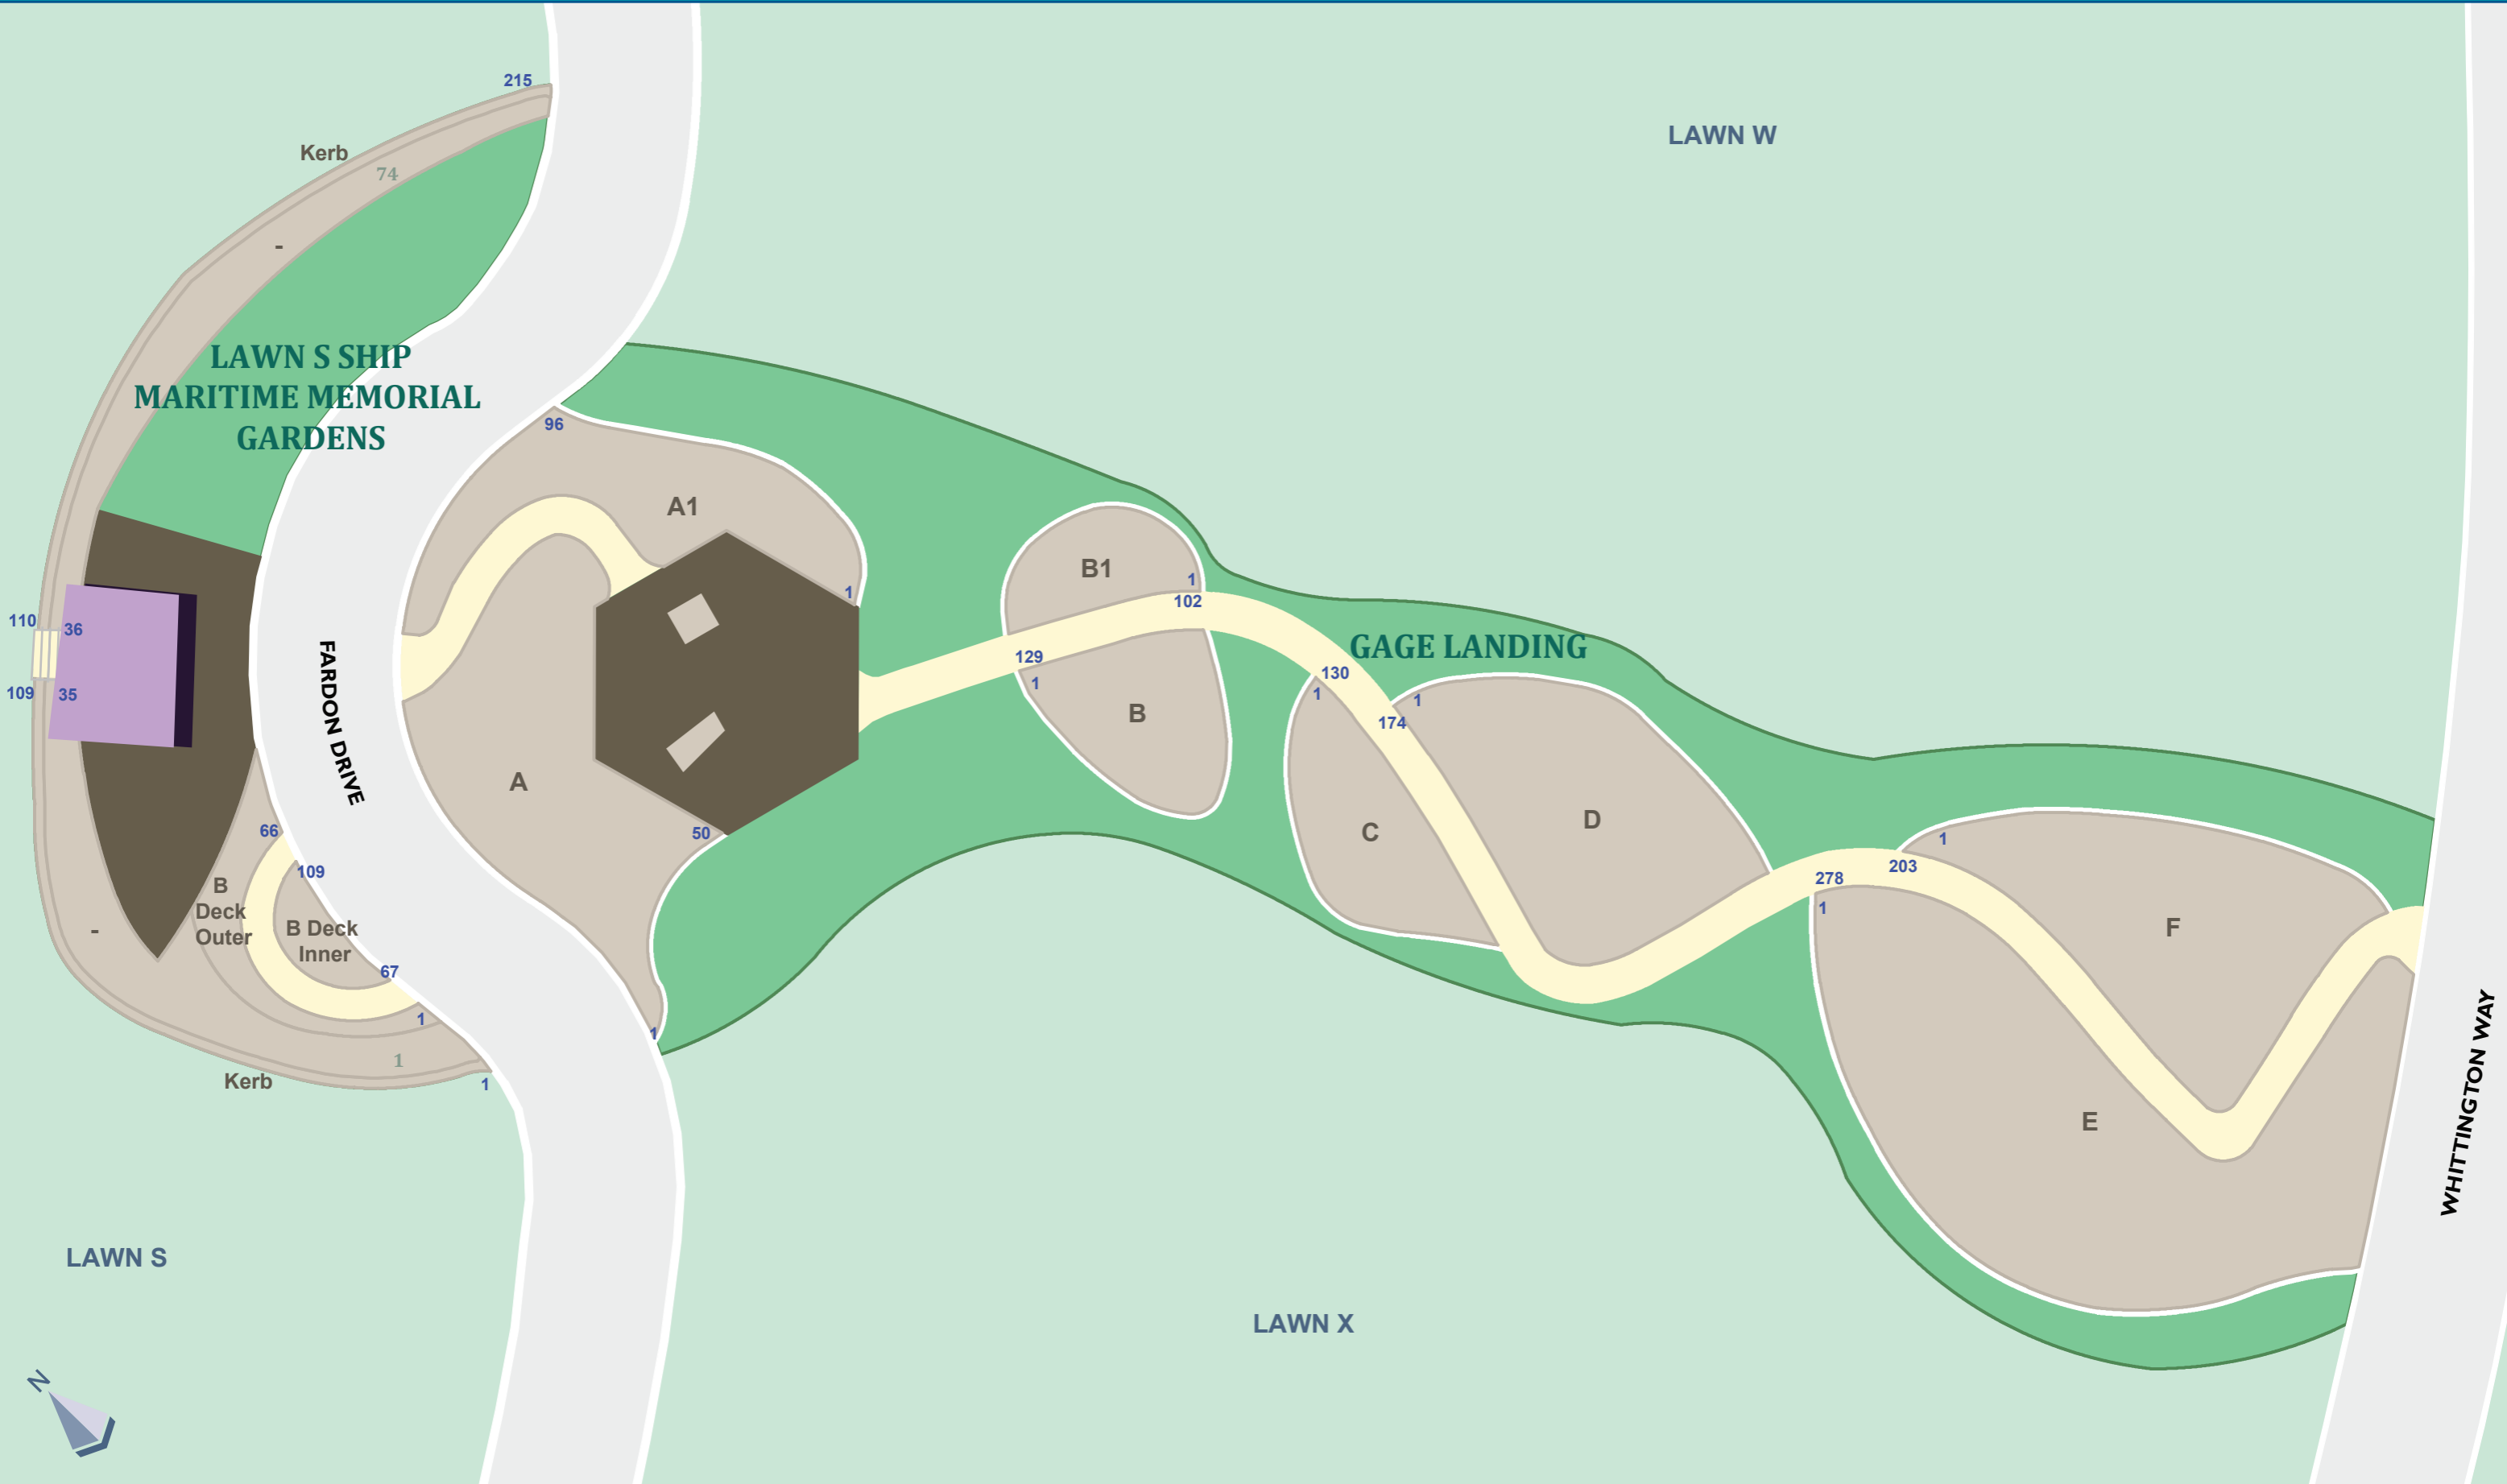

FREMANTLE CEMETERY

MAP 7

MAP SYMBOLS

Garden

Rock Number

Plaque Number

MARITIME MEMORIAL GAGE LANDING

METROPOLITAN
CEMETERIES BOARD

Police: 131 444