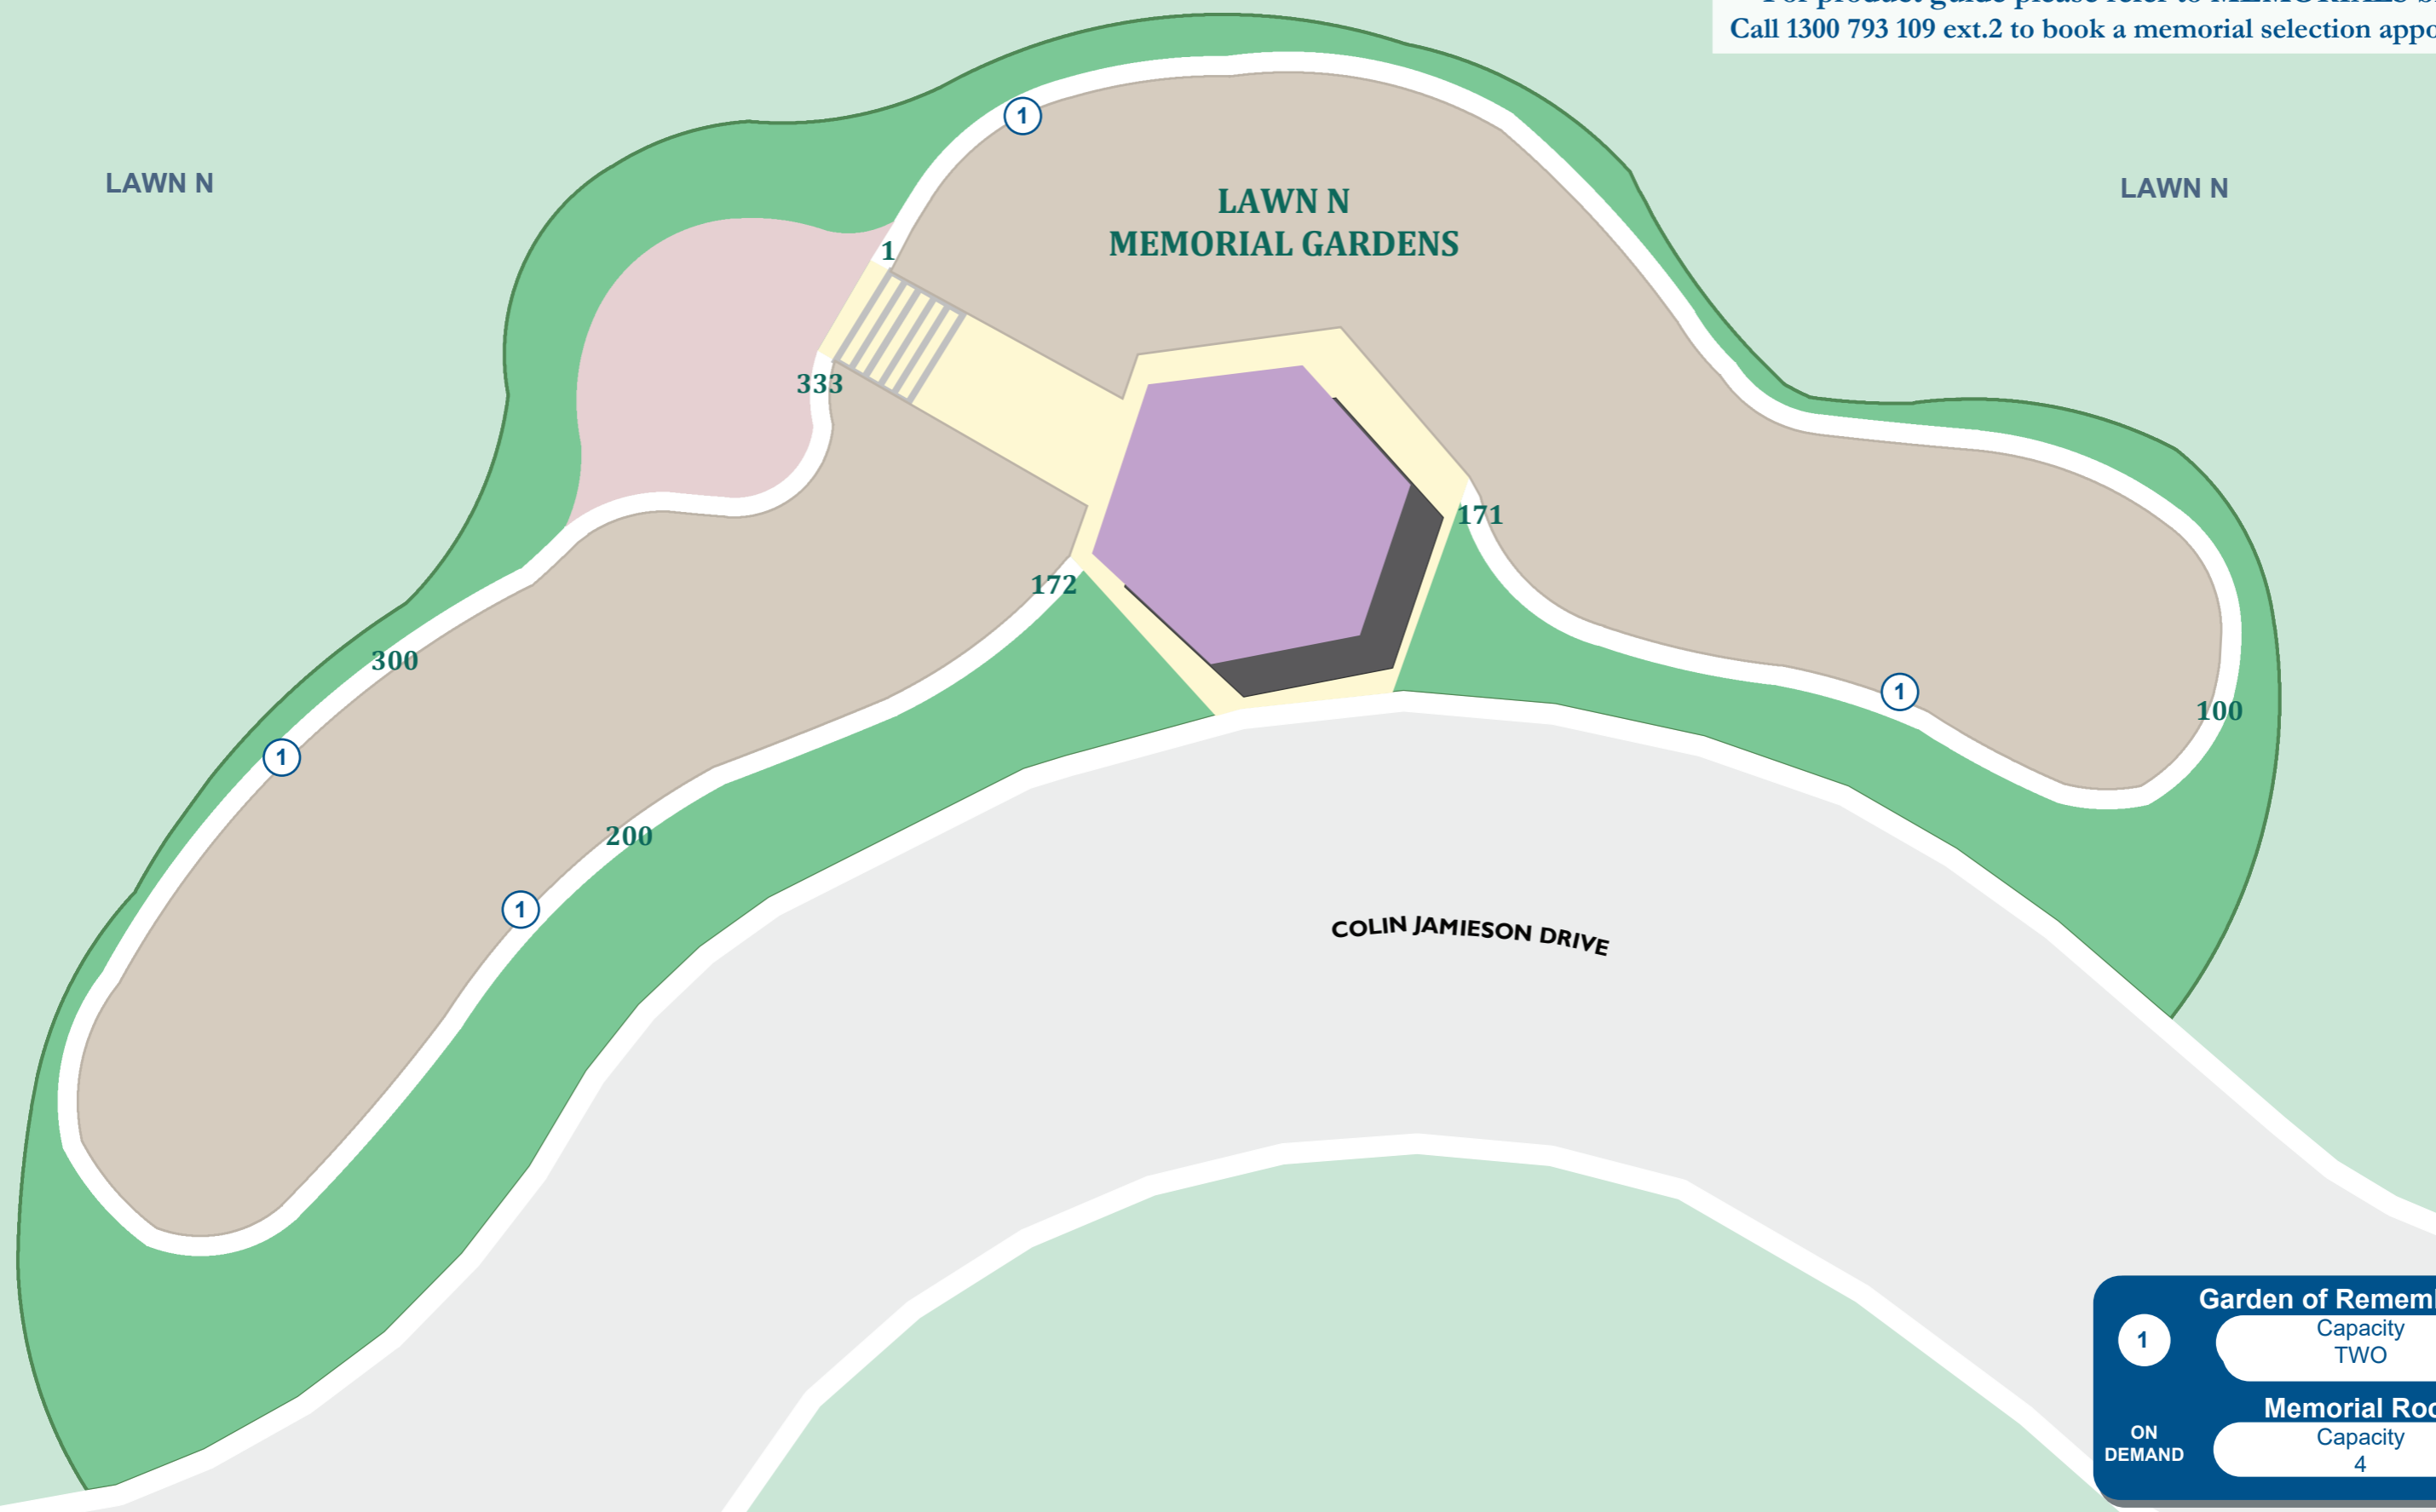

FREMANTLE CEMETERY

For product guide please refer to MEMORIALS brochure.
Call 1300 793 109 ext.2 to book a memorial selection appointment.

Garden of Remembrance	
1	Capacity TWO
Memorial Rock	
ON DEMAND	Capacity 4

MAP 6A

MAP SYMBOLS

**LAWN N GARDENS
MEMORIAL
PRODUCTS**

Garden

Plaque number

METROPOLITAN
CEMETERIES BOARD

Police: 131 444