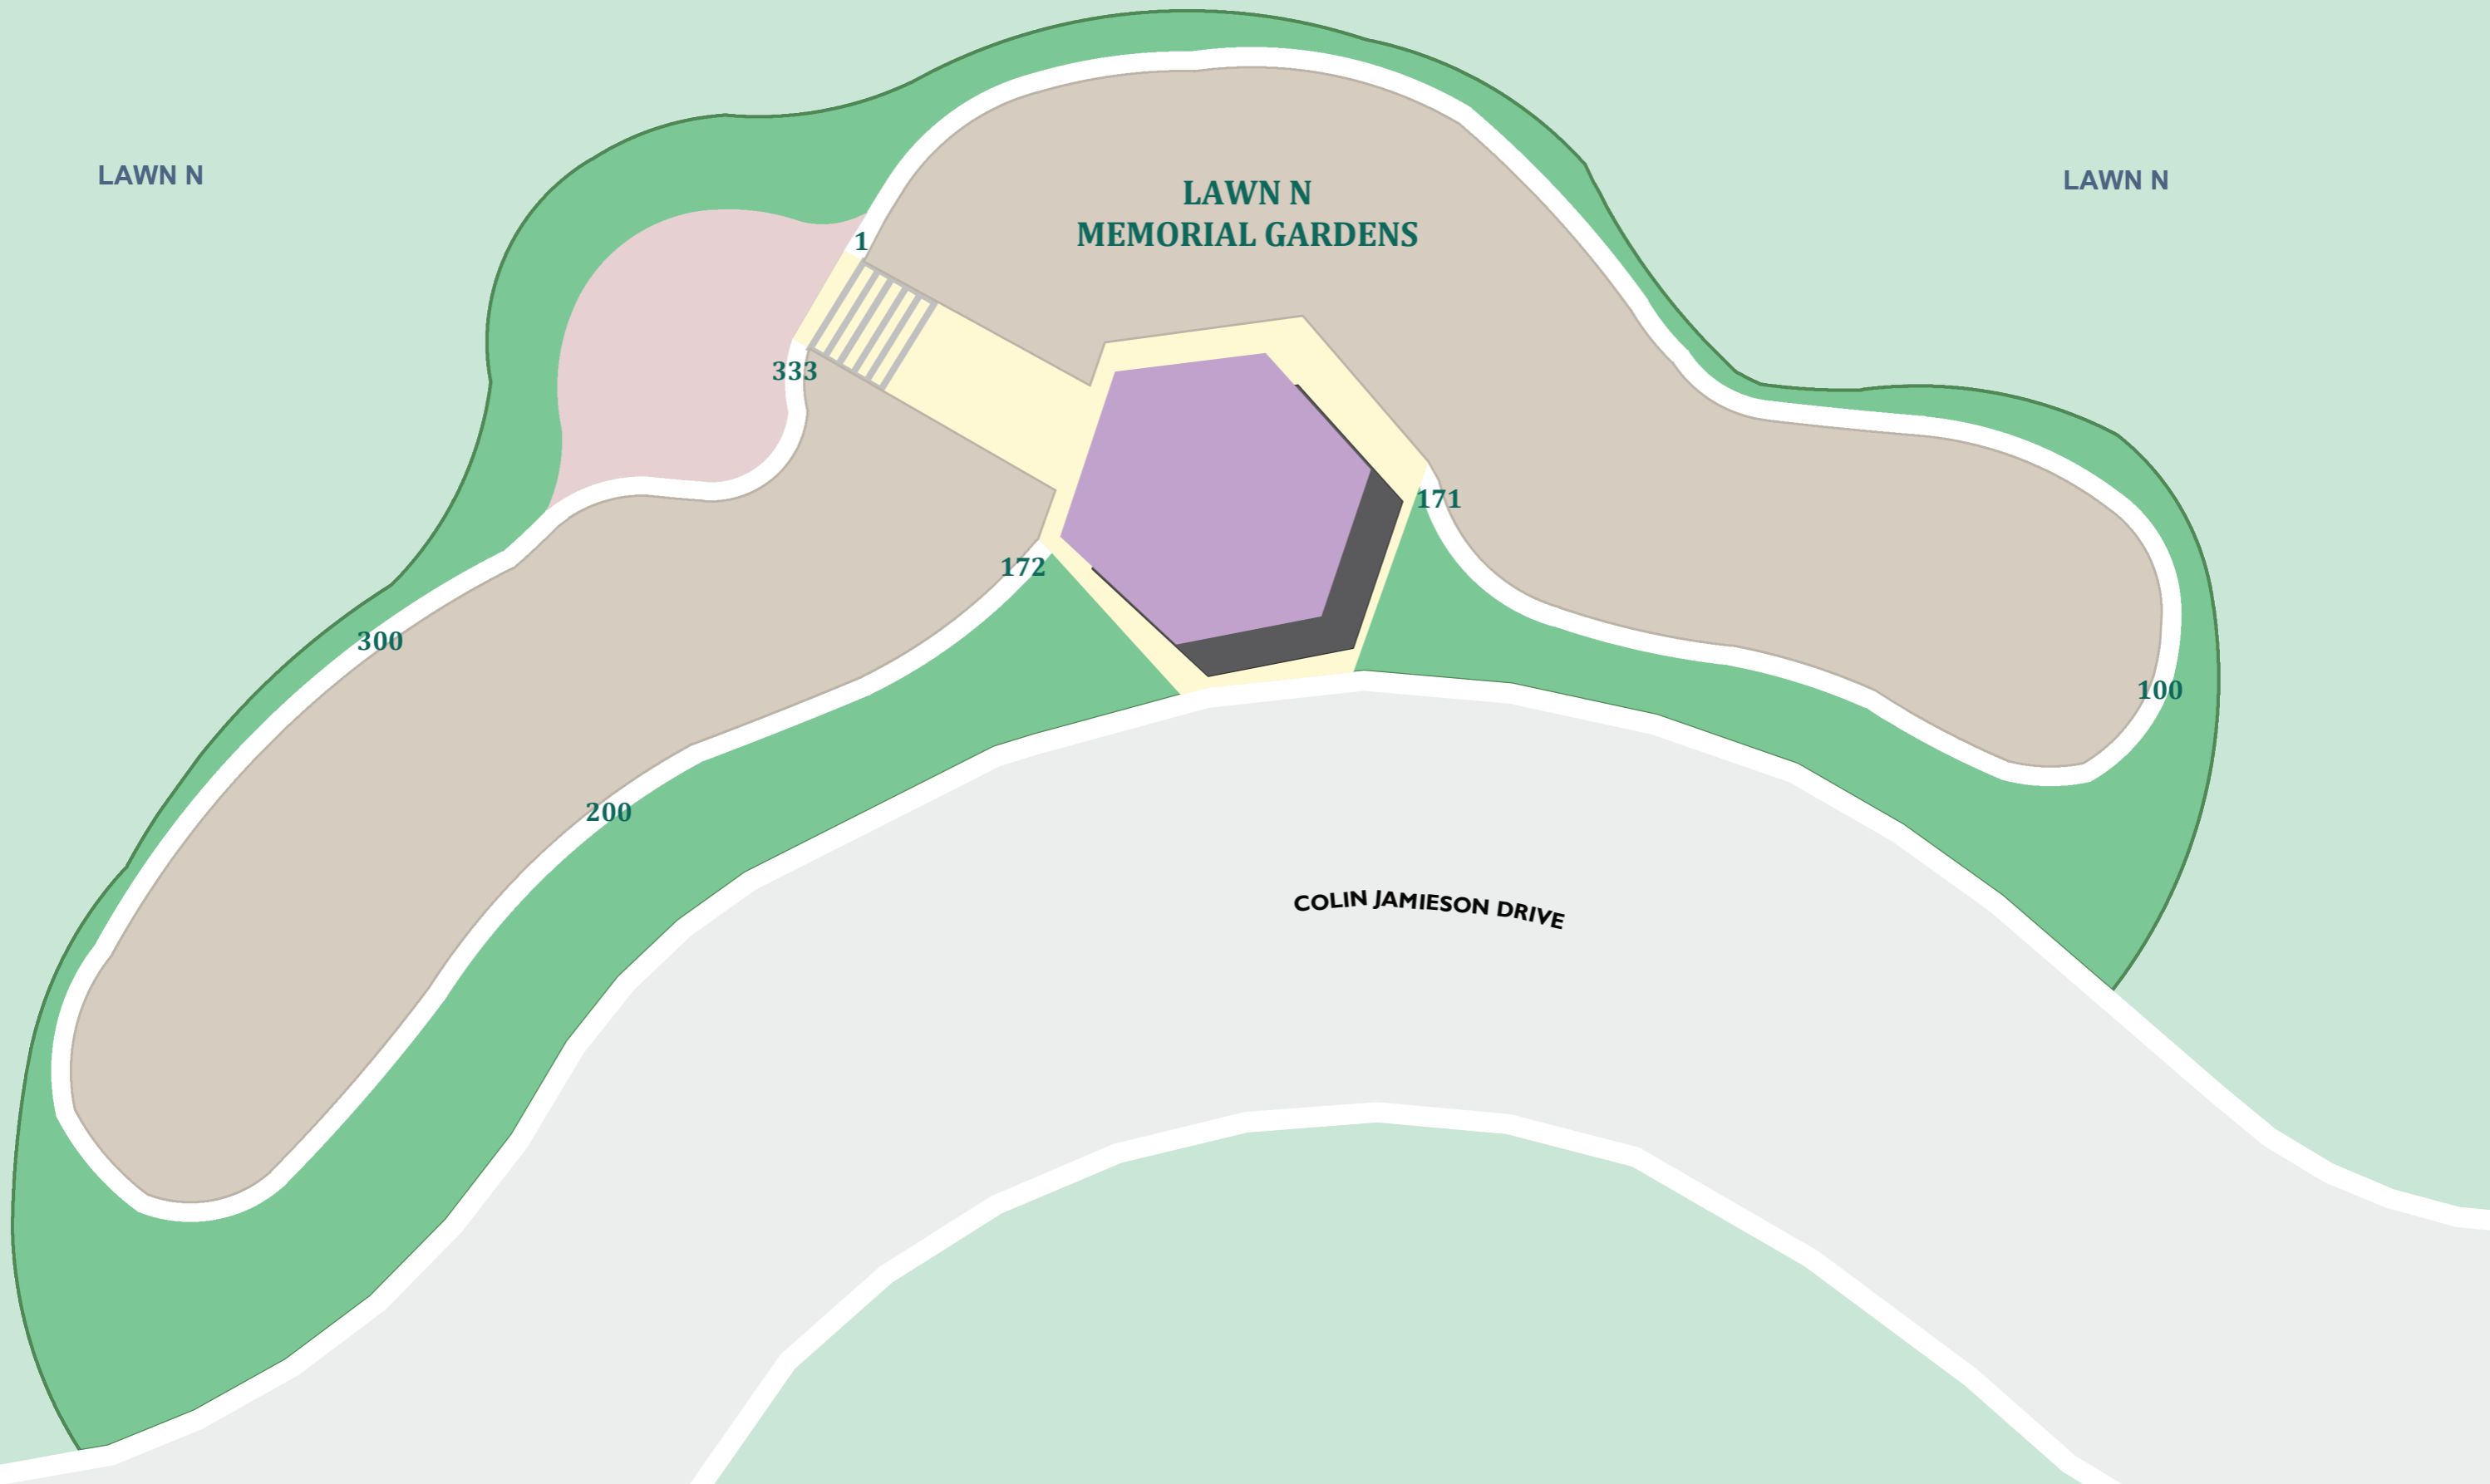

# FREMANTLE CEMETERY

MAP 6

LAWN N GARDENS

MAP SYMBOLS

Garden

Plaque number

METROPOLITAN  
CEMETERIES BOARD

Police: 131 444