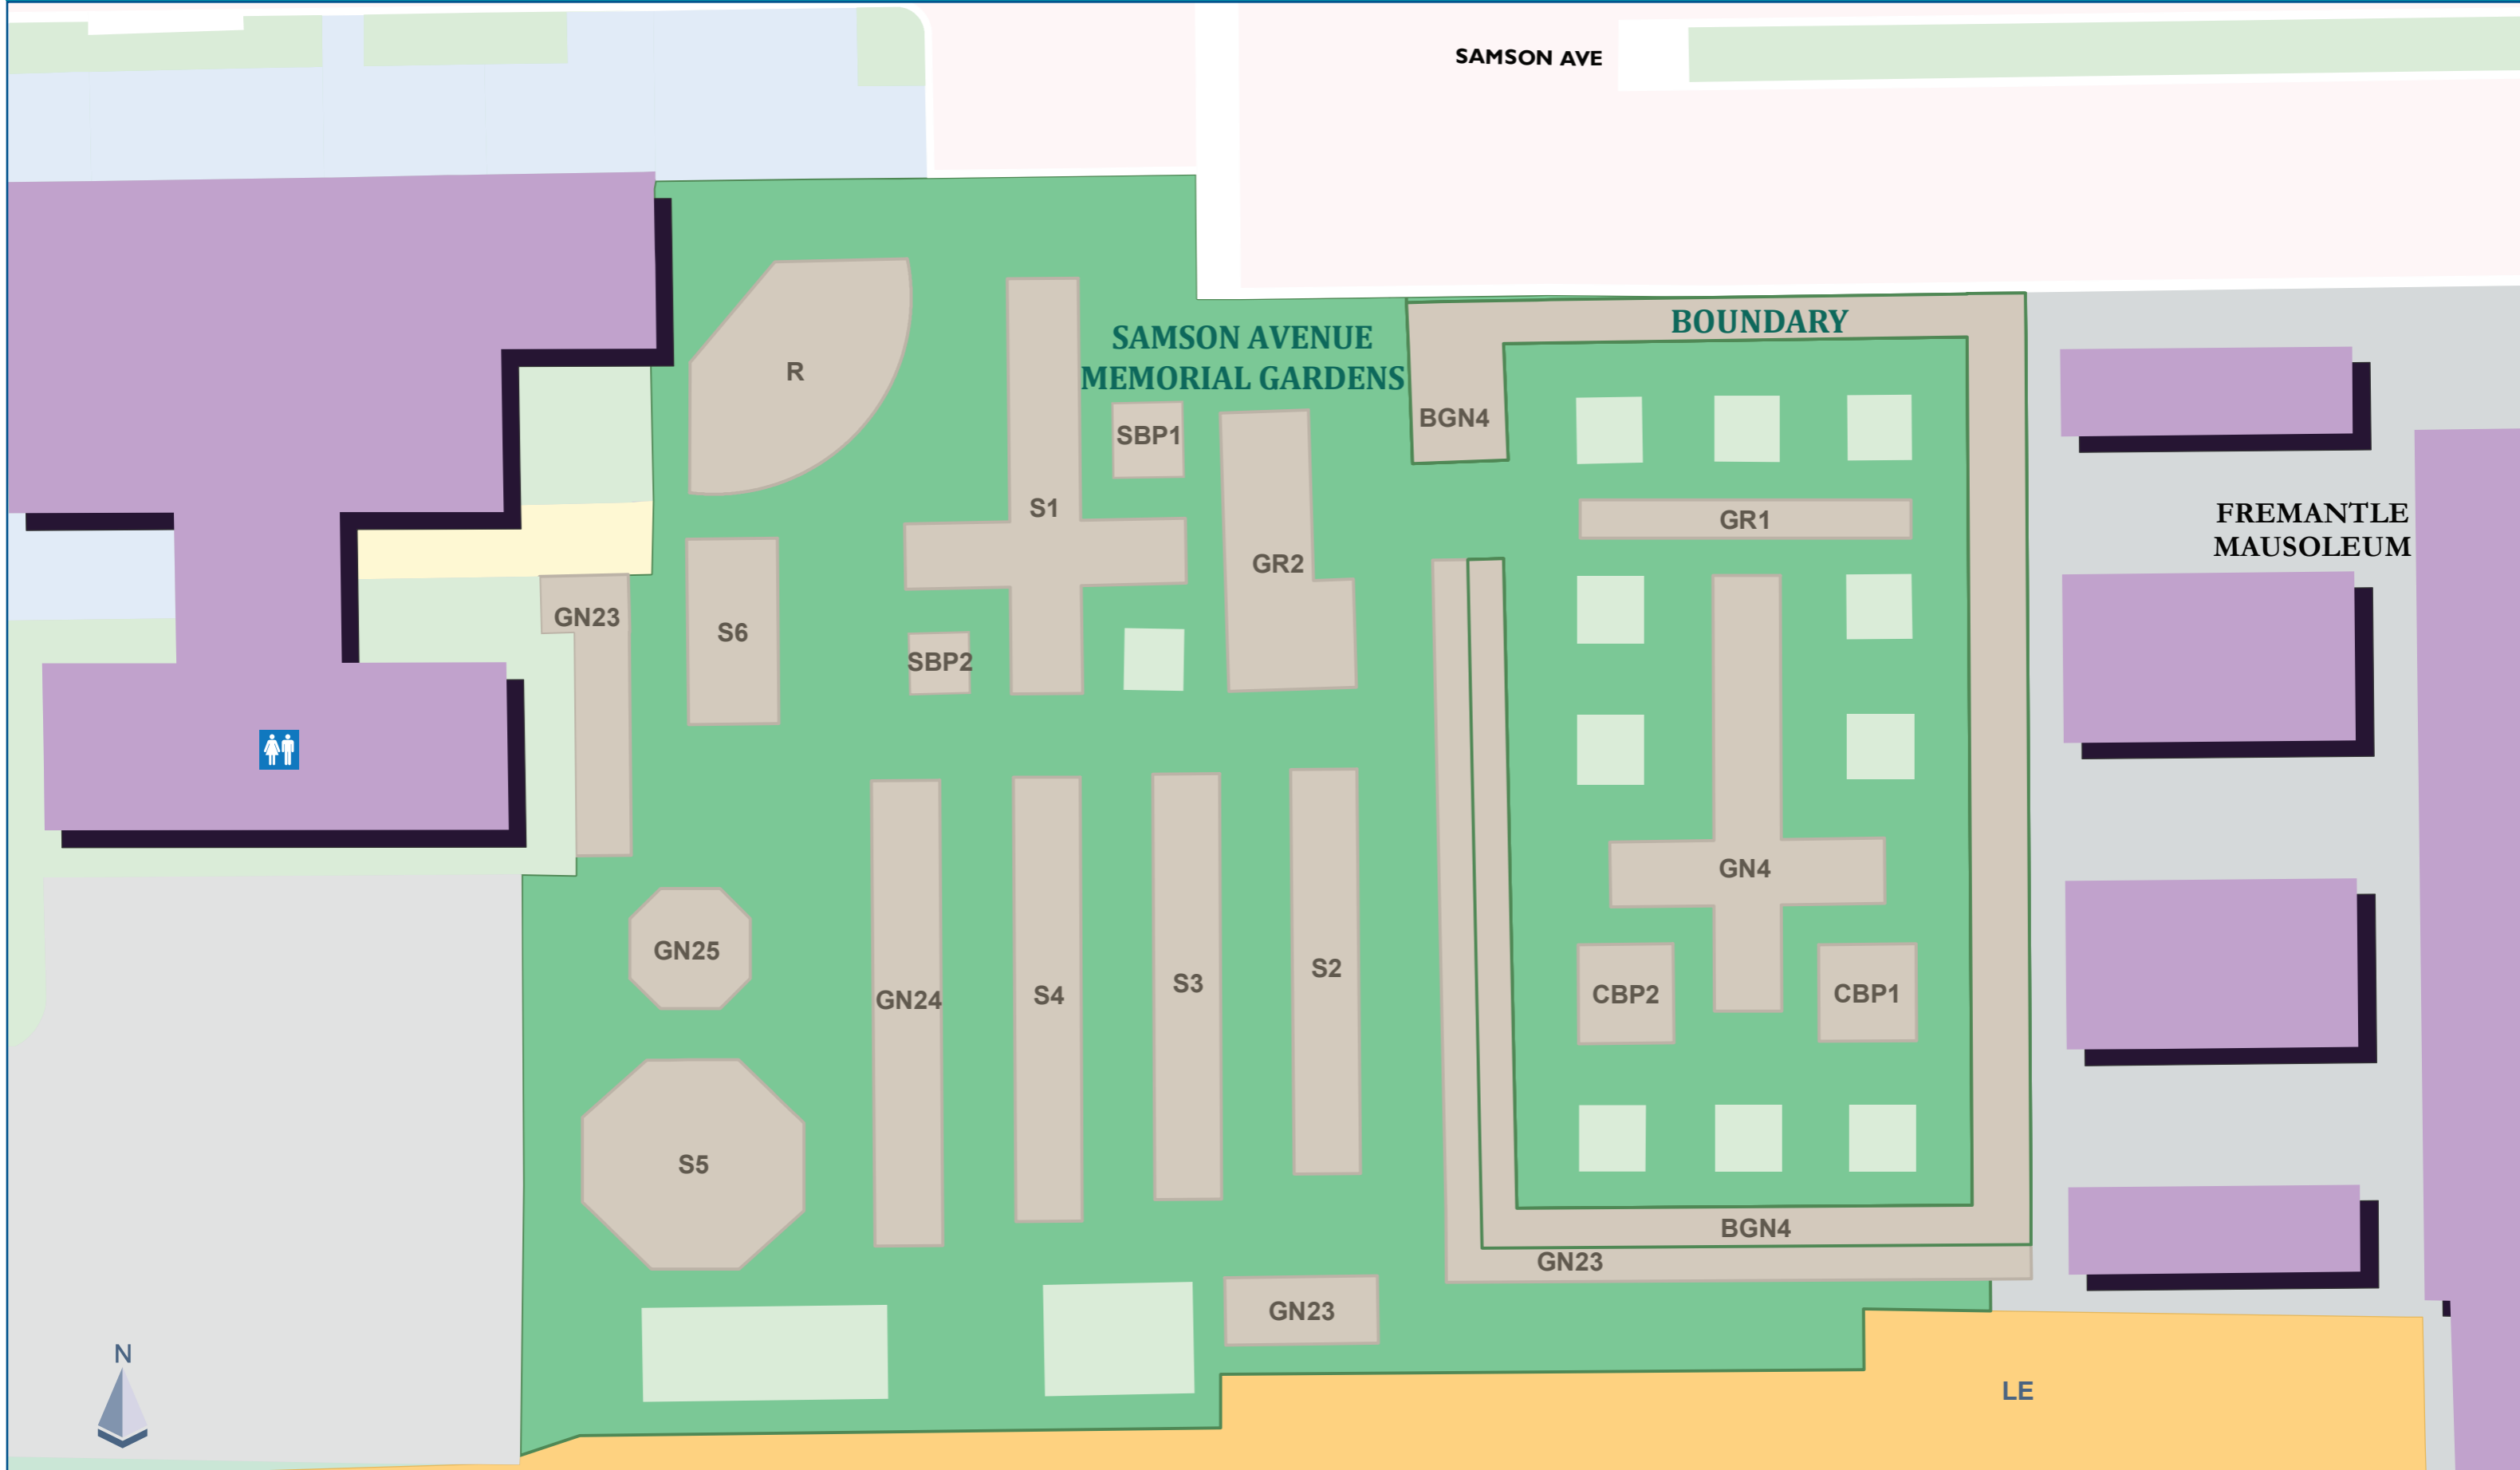

# FREMANTLE CEMETERY

SAMSON AVE

MAP 5

MAP SYMBOLS

**SAMSON AVENUE  
GARDENS**

 Garden

 Toilets

METROPOLITAN  
CEMETERIES BOARD

Police: 131 444