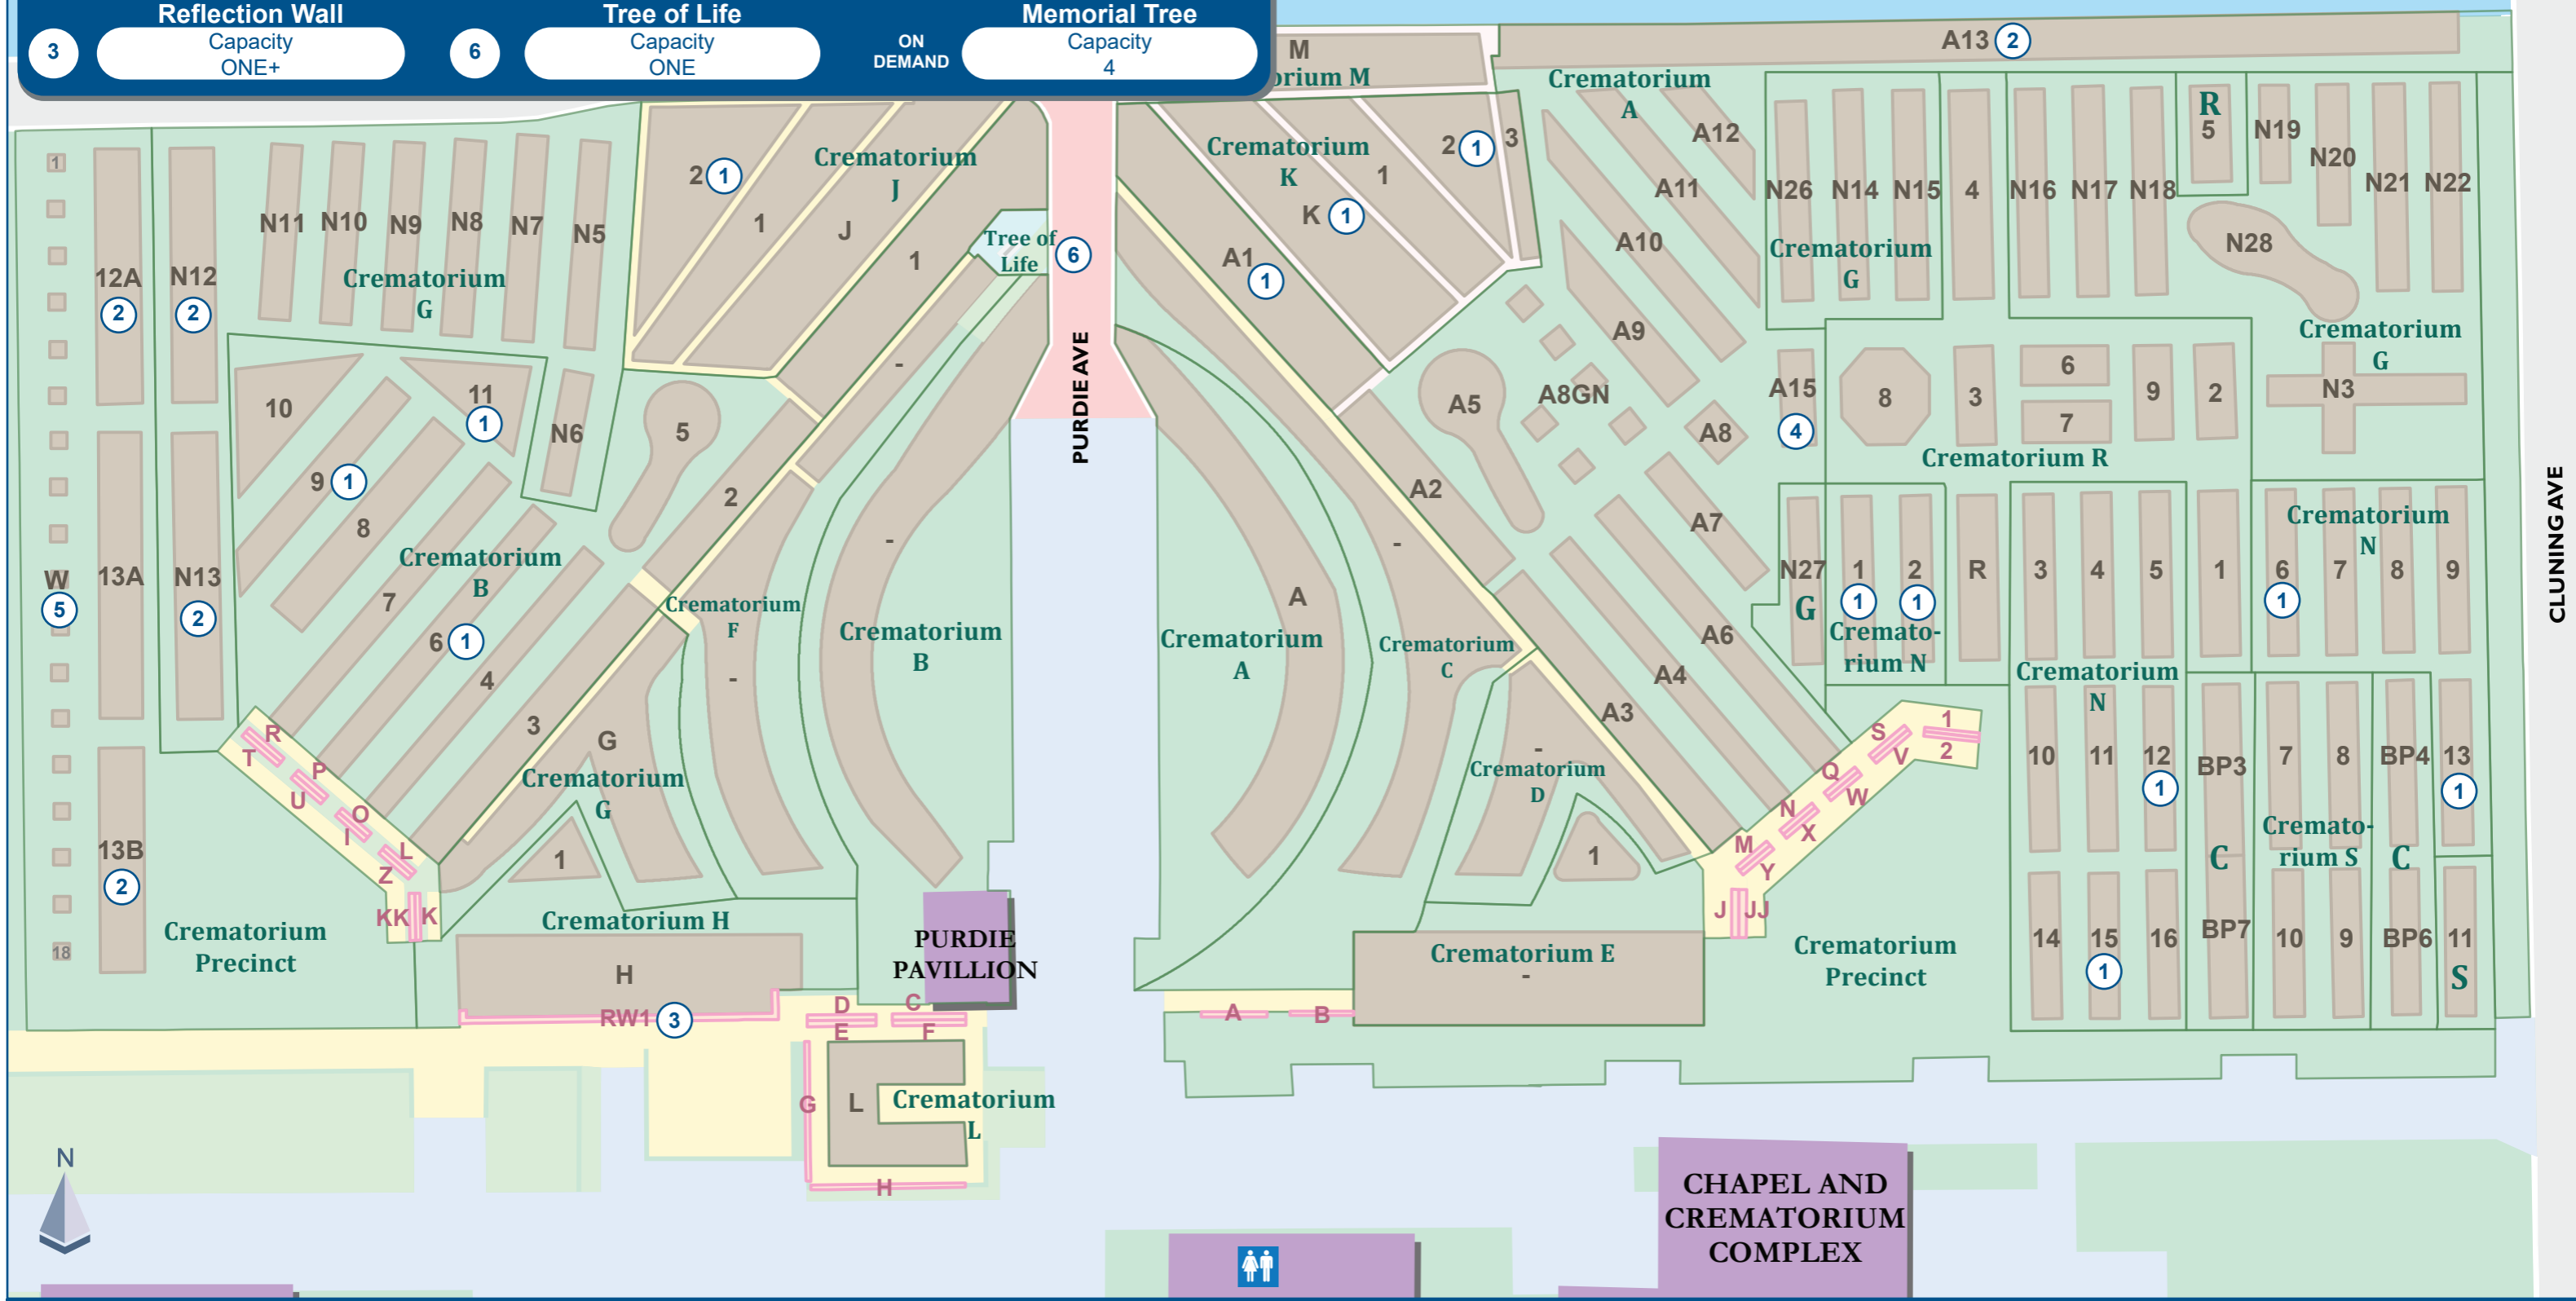

FREMANTLE CEMETERY

For product guide please refer to MEMORIALS brochure.
Call 1300 793 109 ext.2 to book a memorial selection appointment.

1	Garden of Remembrance Capacity TWO	4	Rose Memorial Capacity 4	ON DEMAND	Memorial Rock Capacity 4
2	Ground Niche Capacity ONE	5	Standard Rose Capacity 4	ON DEMAND	Memorial Seat Capacity 4
3	Reflection Wall Capacity ONE+	6	Tree of Life Capacity ONE	ON DEMAND	Memorial Tree Capacity 4

MAP 3A

CREMATORIUM GARDENS MEMORIAL PRODUCTS

MAP SYMBOLS

- Garden
- Wall
- Toilets

METROPOLITAN CEMETERIES BOARD

Police: 131 444

Carrington Street, Palmyra, Western Australia | PO Box 53 Claremont WA 6910 | ABN: 50 602 044 872 | Phone 1300 793 109 | Fax (08) 9401 3144 | Email mcb@mcb.wa.gov.au | www.mcb.wa.gov.au | wa.gov.au | Updated June 2024