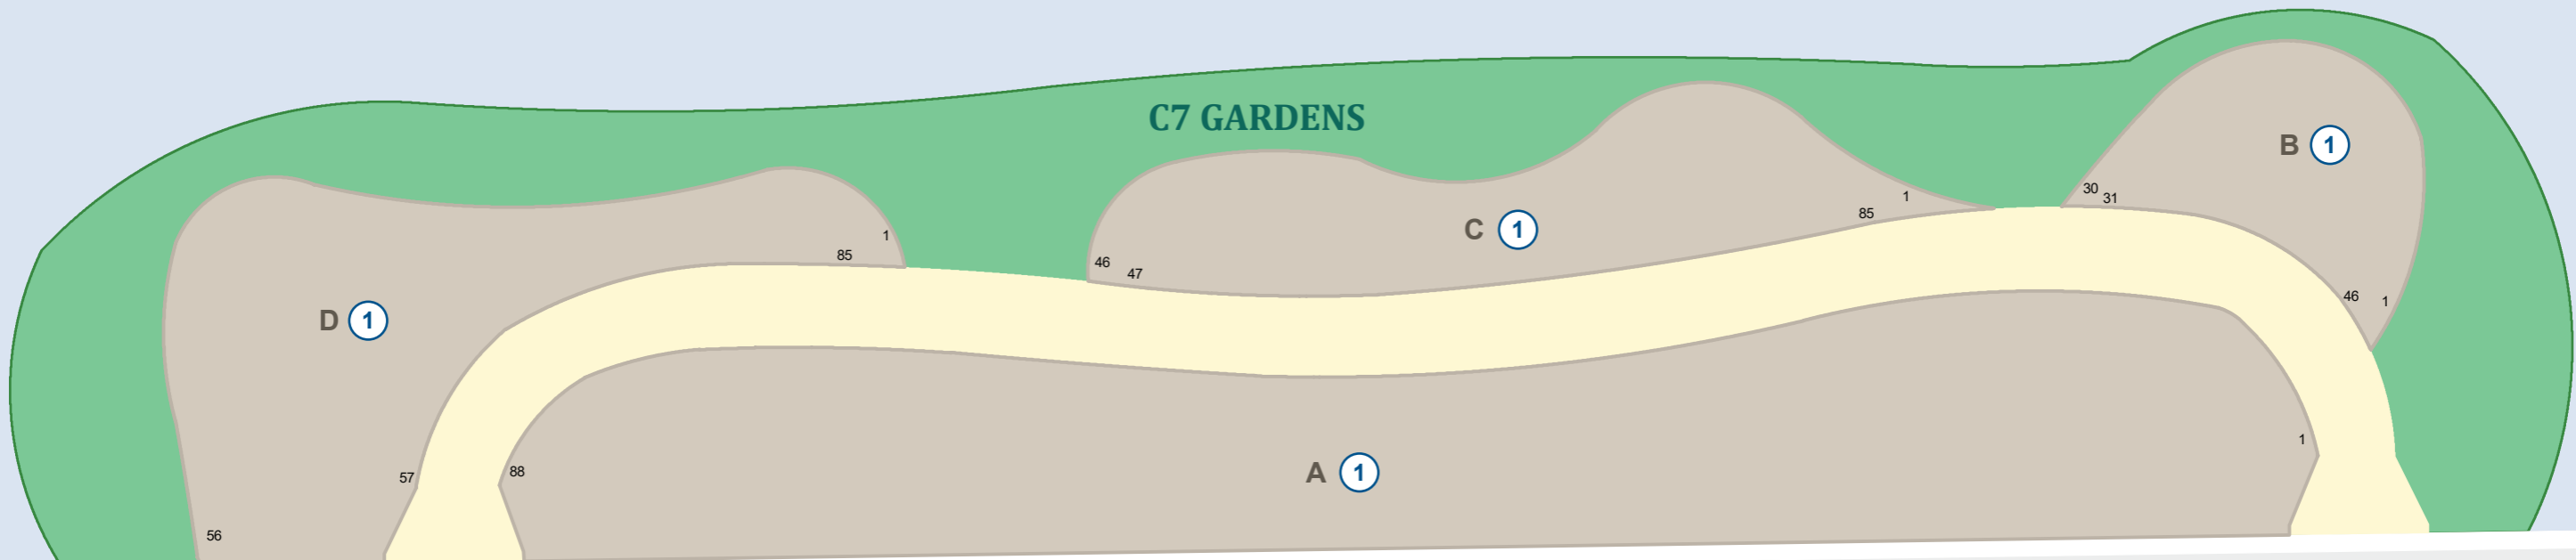

# FREMANTLE CEMETERY

For product guide please refer to MEMORIALS brochure.  
Call 1300 793 109 ext.2 to book a memorial selection appointment.

LAWN C7

C7 GARDENS

MOILER AVE

1	<b>Ground Niche</b> Capacity ONE
ON DEMAND	<b>Memorial Seat</b> Capacity 4

MAP 13A

**C7 GARDENS  
MEMORIAL  
PRODUCTS**

MAP SYMBOLS

 Garden

METROPOLITAN  
CEMETERIES BOARD

Police: 131 444