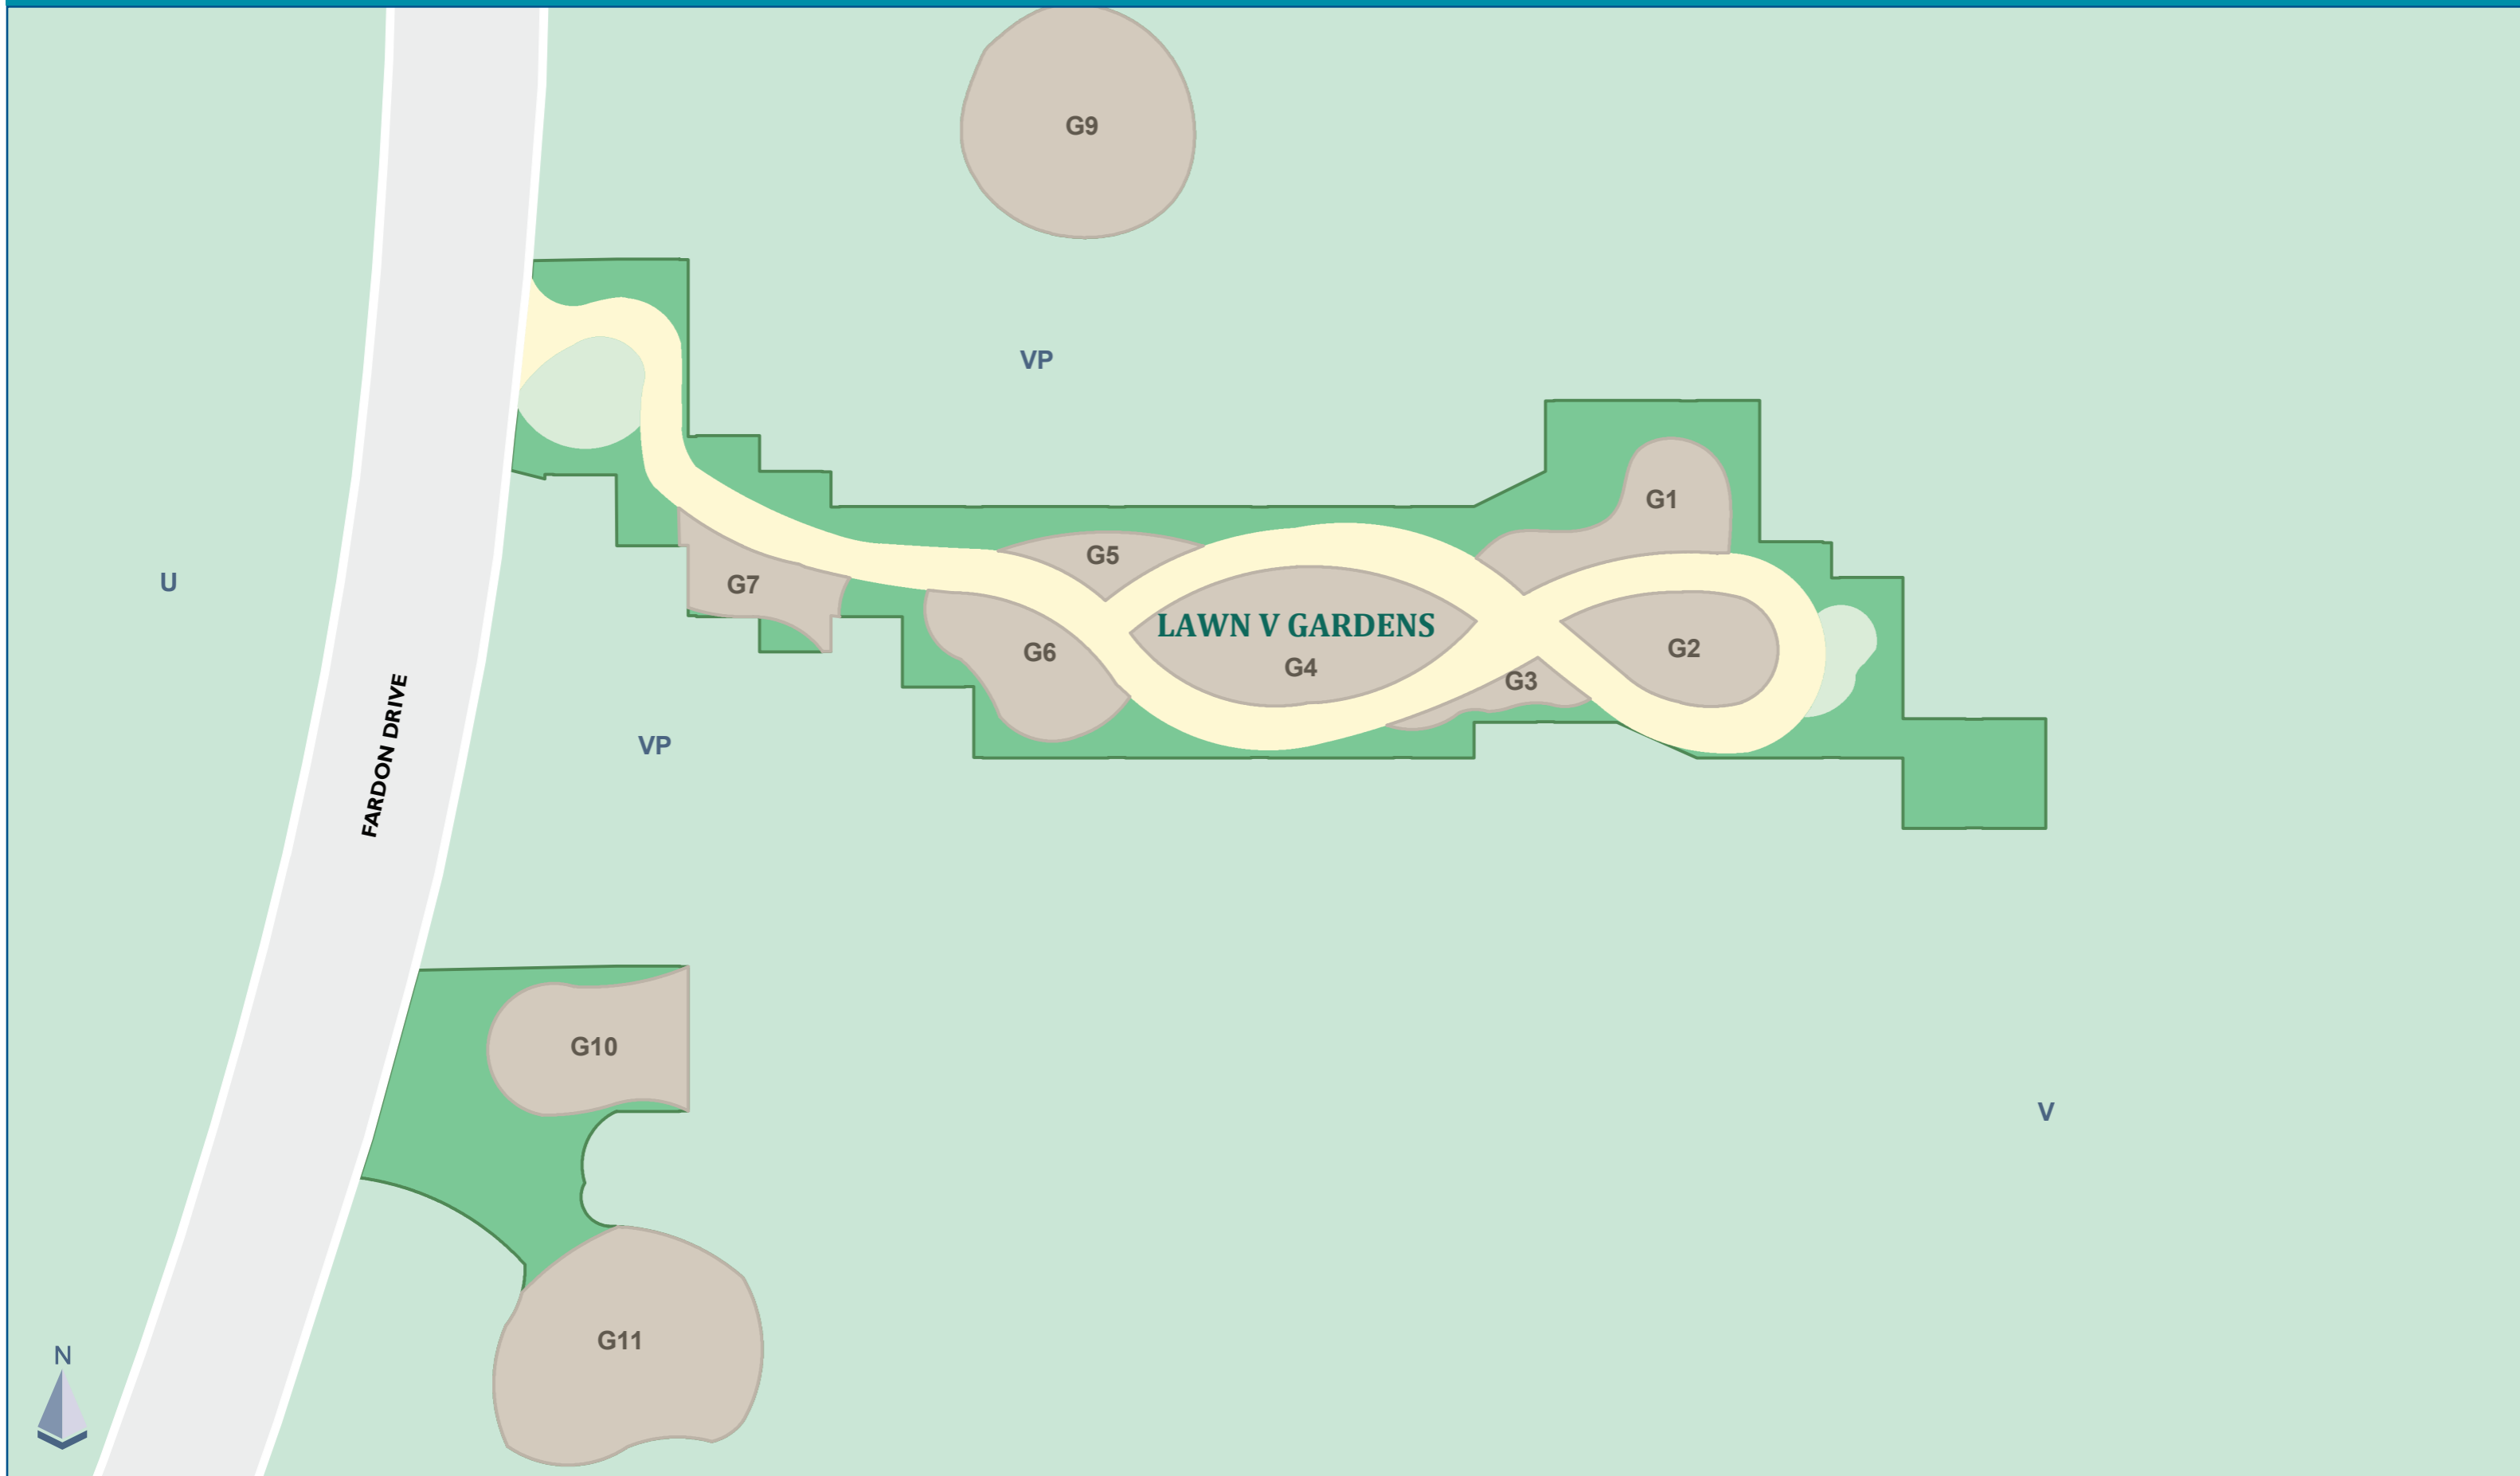

# FREMANTLE CEMETERY

MAP 12

**LAWN V GARDENS**

MAP SYMBOLS

 Garden

METROPOLITAN  
CEMETERIES BOARD

Police: 131 444