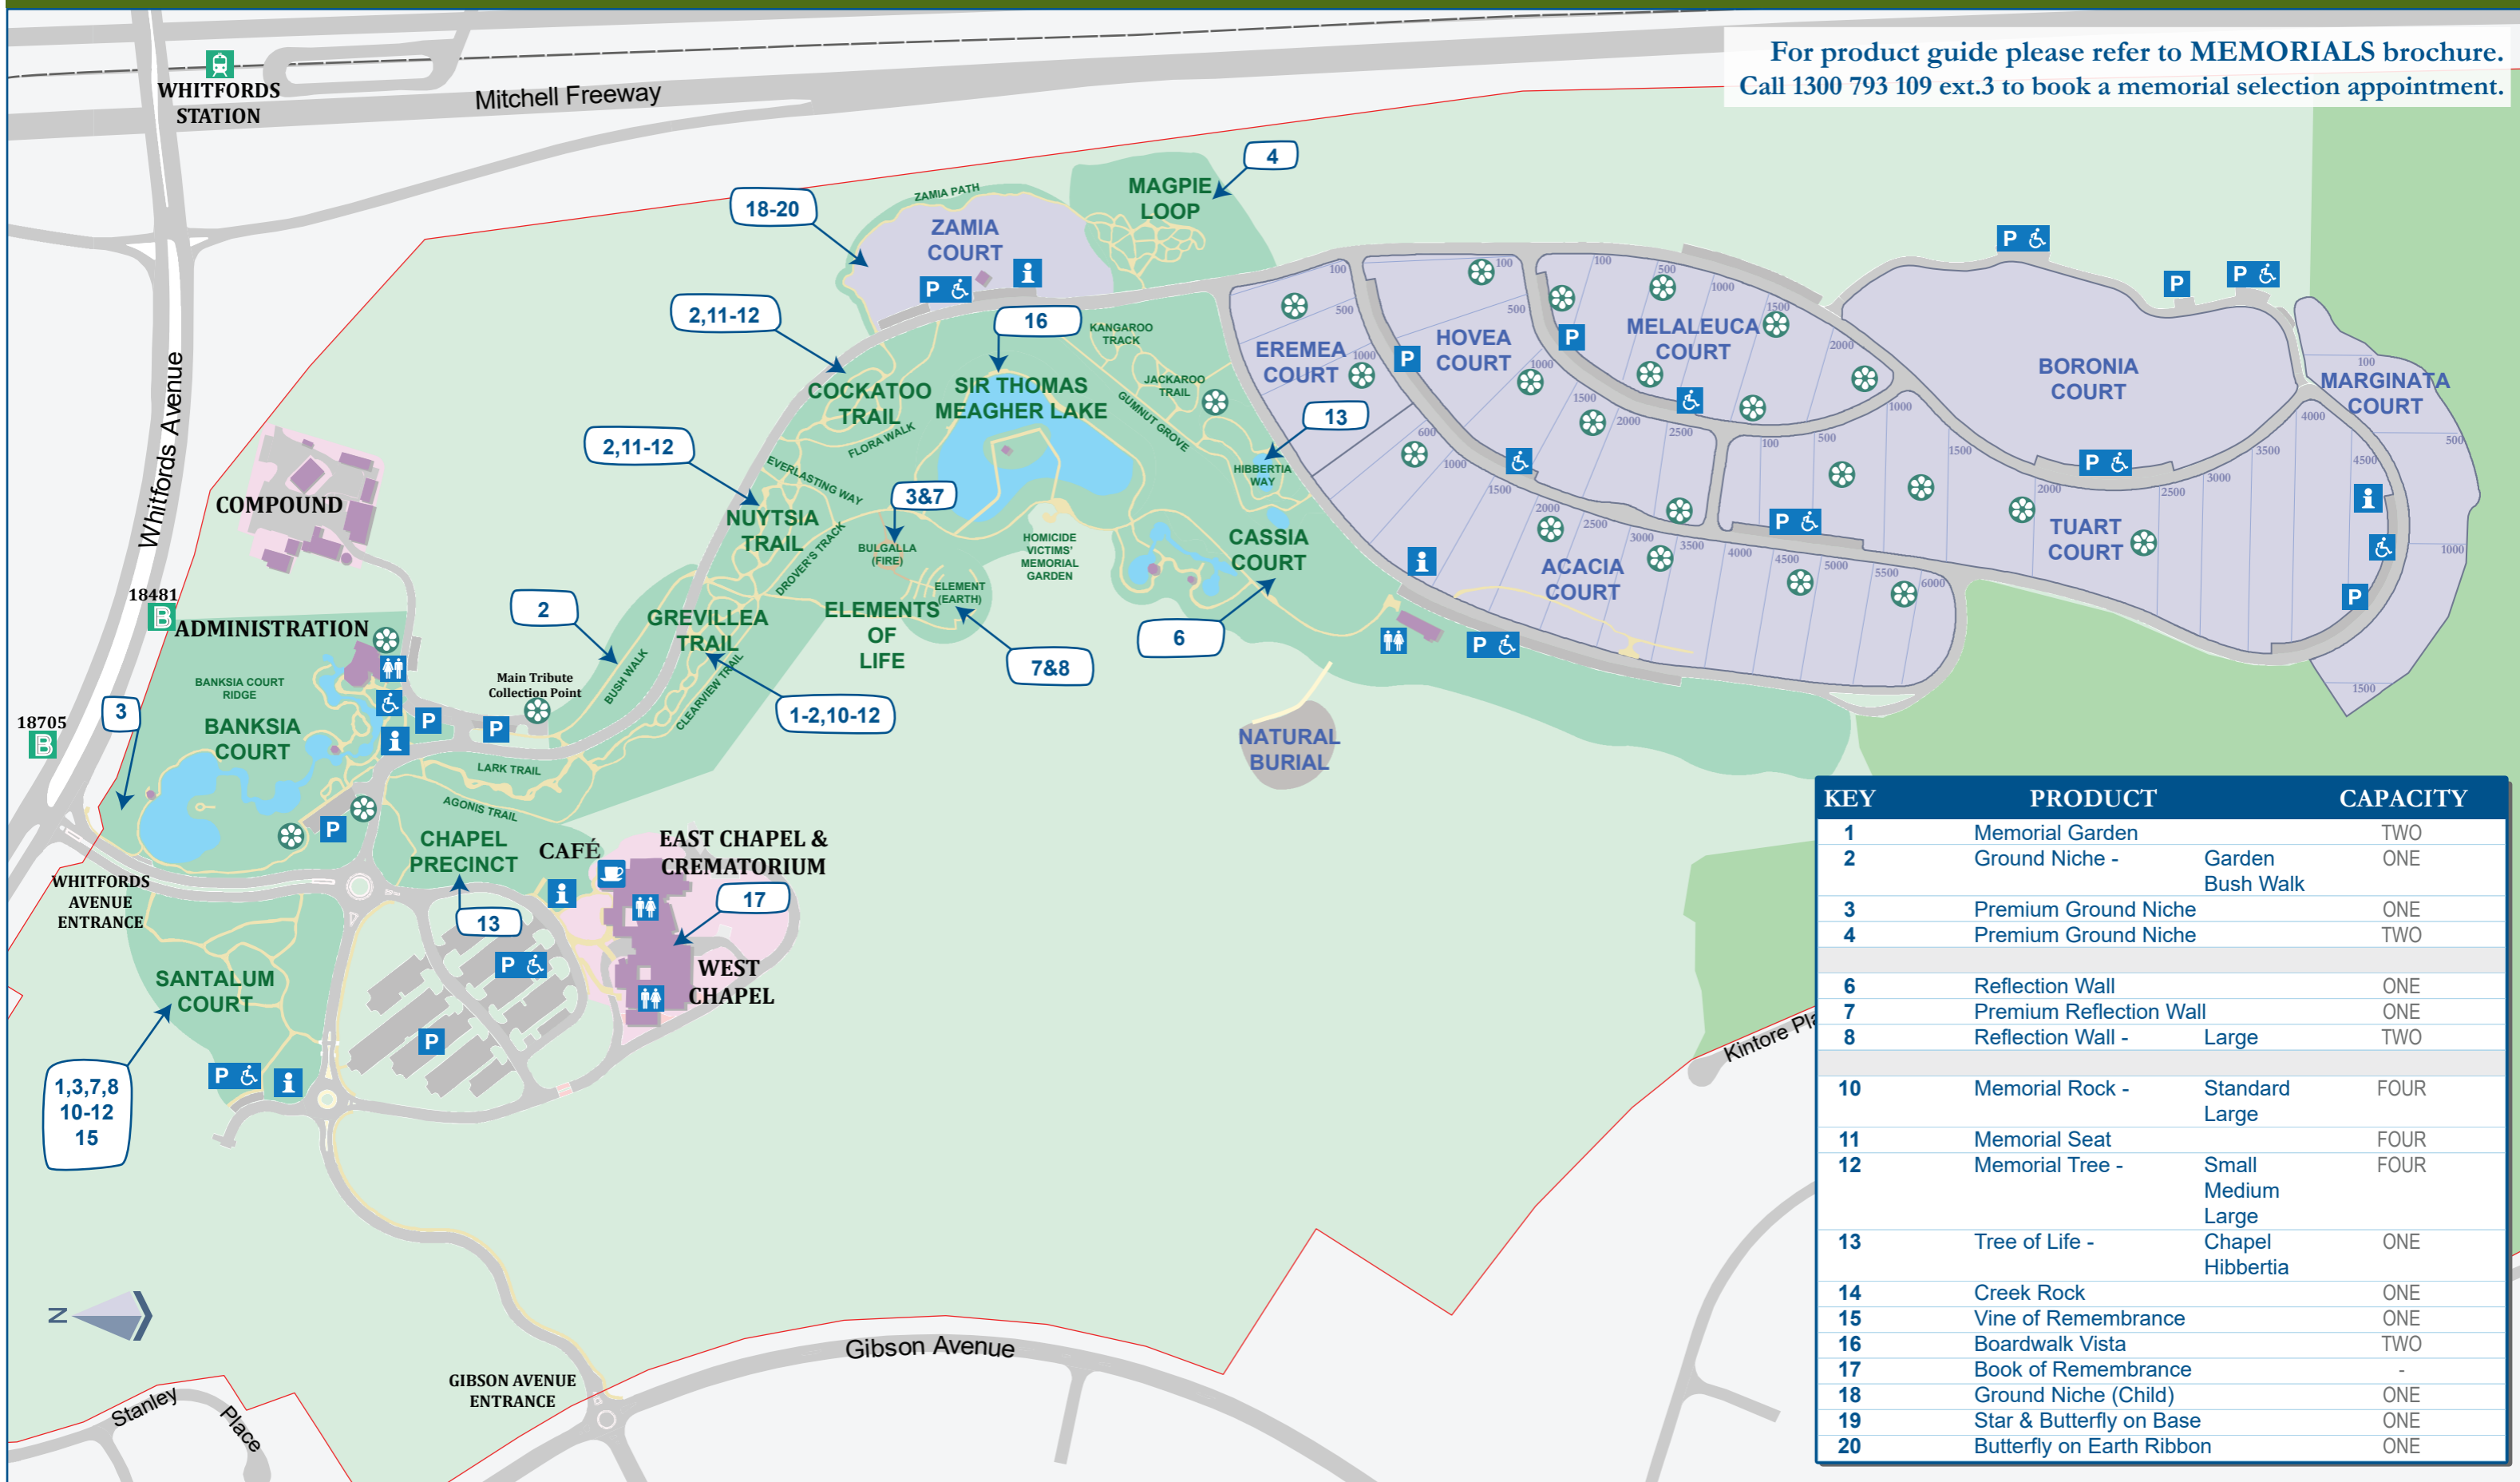

PINNAROO VALLEY MEMORIAL PARK

For product guide please refer to MEMORIALS brochure.
Call 1300 793 109 ext.3 to book a memorial selection appointment.

KEY	PRODUCT	CAPACITY
1	Memorial Garden	TWO
2	Ground Niche - Garden Bush Walk	ONE
3	Premium Ground Niche	ONE
4	Premium Ground Niche	TWO
6	Reflection Wall	ONE
7	Premium Reflection Wall	ONE
8	Reflection Wall - Large	TWO
10	Memorial Rock - Standard Large	FOUR
11	Memorial Seat	FOUR
12	Memorial Tree - Small Medium Large	FOUR
13	Tree of Life - Chapel Hibbertia	ONE
14	Creek Rock	ONE
15	Vine of Remembrance	ONE
16	Boardwalk Vista	TWO
17	Book of Remembrance	-
18	Ground Niche (Child)	ONE
19	Star & Butterfly on Base	ONE
20	Butterfly on Earth Ribbon	ONE

MAP 1A

MEMORIAL PRODUCT SITE MAP

AREAS

- Burial Area
- Memorial Area
- Bushland
- Lake or Water Feature

MAP SYMBOLS

- Toilets
- Disability Access
- Parking
- Information Point
- Café
- Tribute Collection Point

METROPOLITAN CEMETERIES BOARD

Police: 131 444