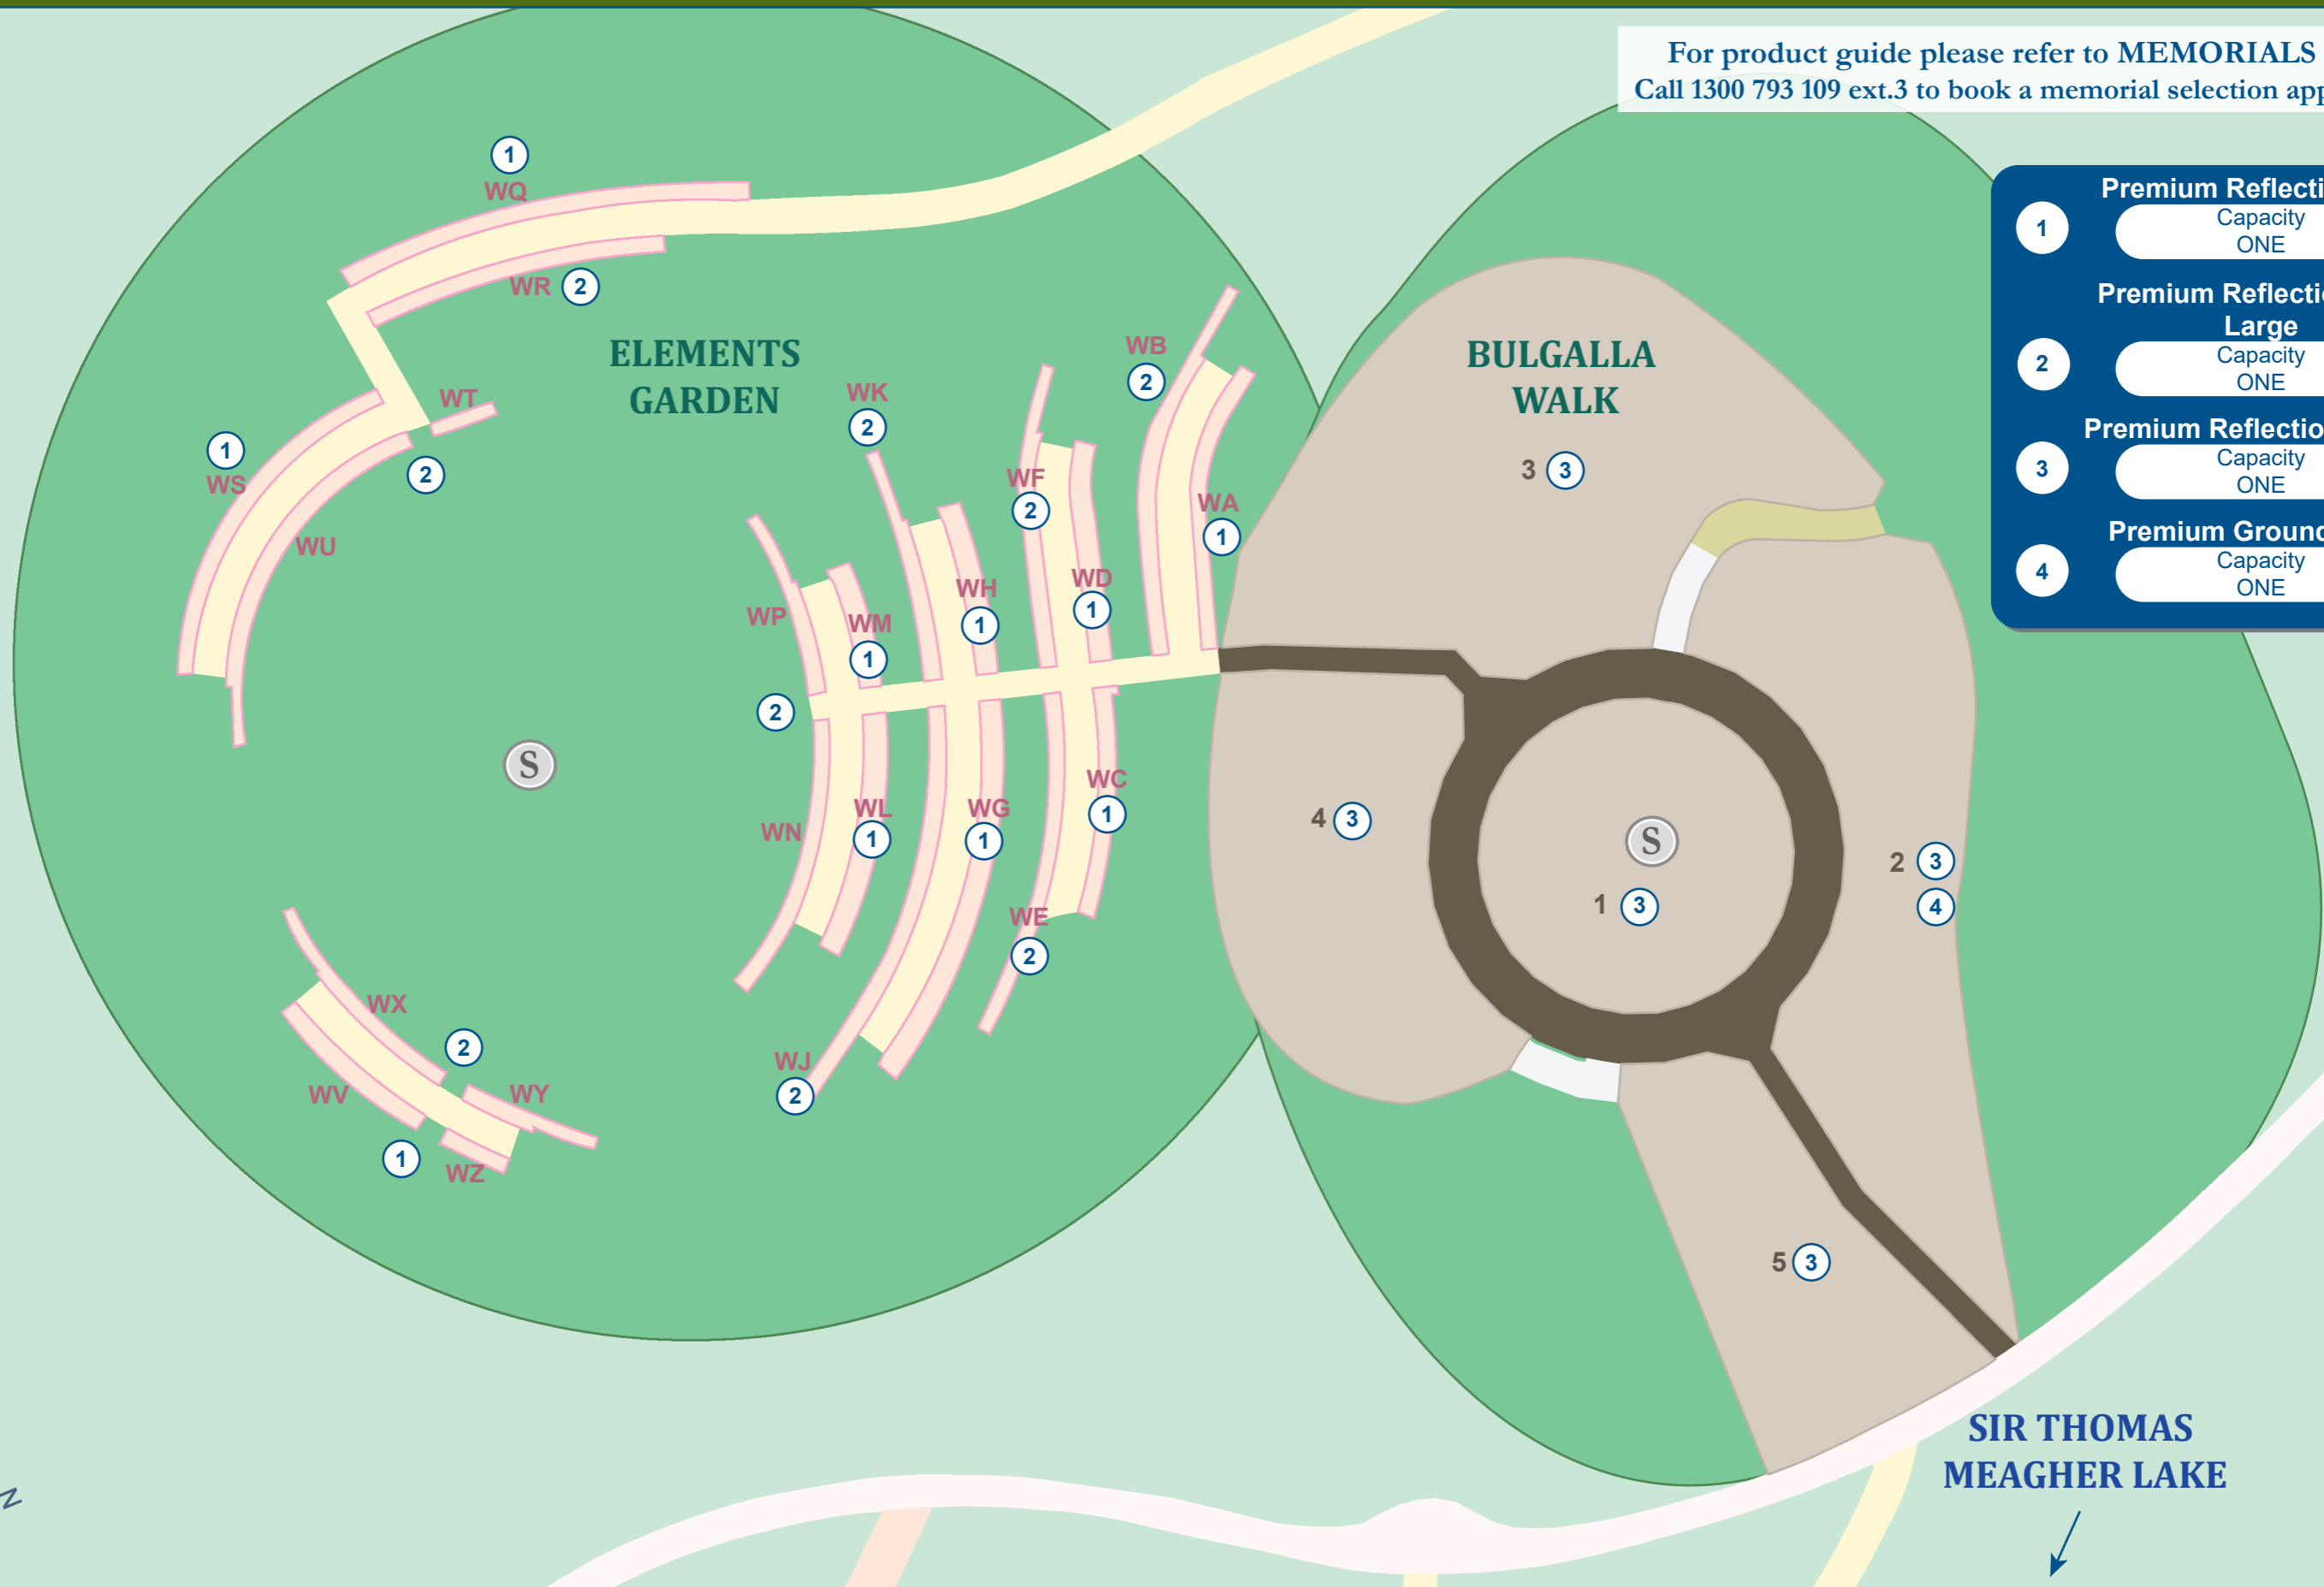

PINNAROO VALLEY MEMORIAL PARK

For product guide please refer to MEMORIALS brochure.
Call 1300 793 109 ext.3 to book a memorial selection appointment.

1	Premium Reflection Wall Capacity ONE
2	Premium Reflection Wall Large Capacity ONE
3	Premium Reflection Plaque Capacity ONE
4	Premium Ground Niche Capacity ONE

MAP 8A

**ELEMENTS OF LIFE
MEMORIAL
PRODUCTS**

MAP SYMBOLS

	Garden		Reflection Wall
	Sculpture		

*Bulgalla Walk is a TRIBUTE FREE area

METROPOLITAN
CEMETERIES BOARD

Police: 131 444