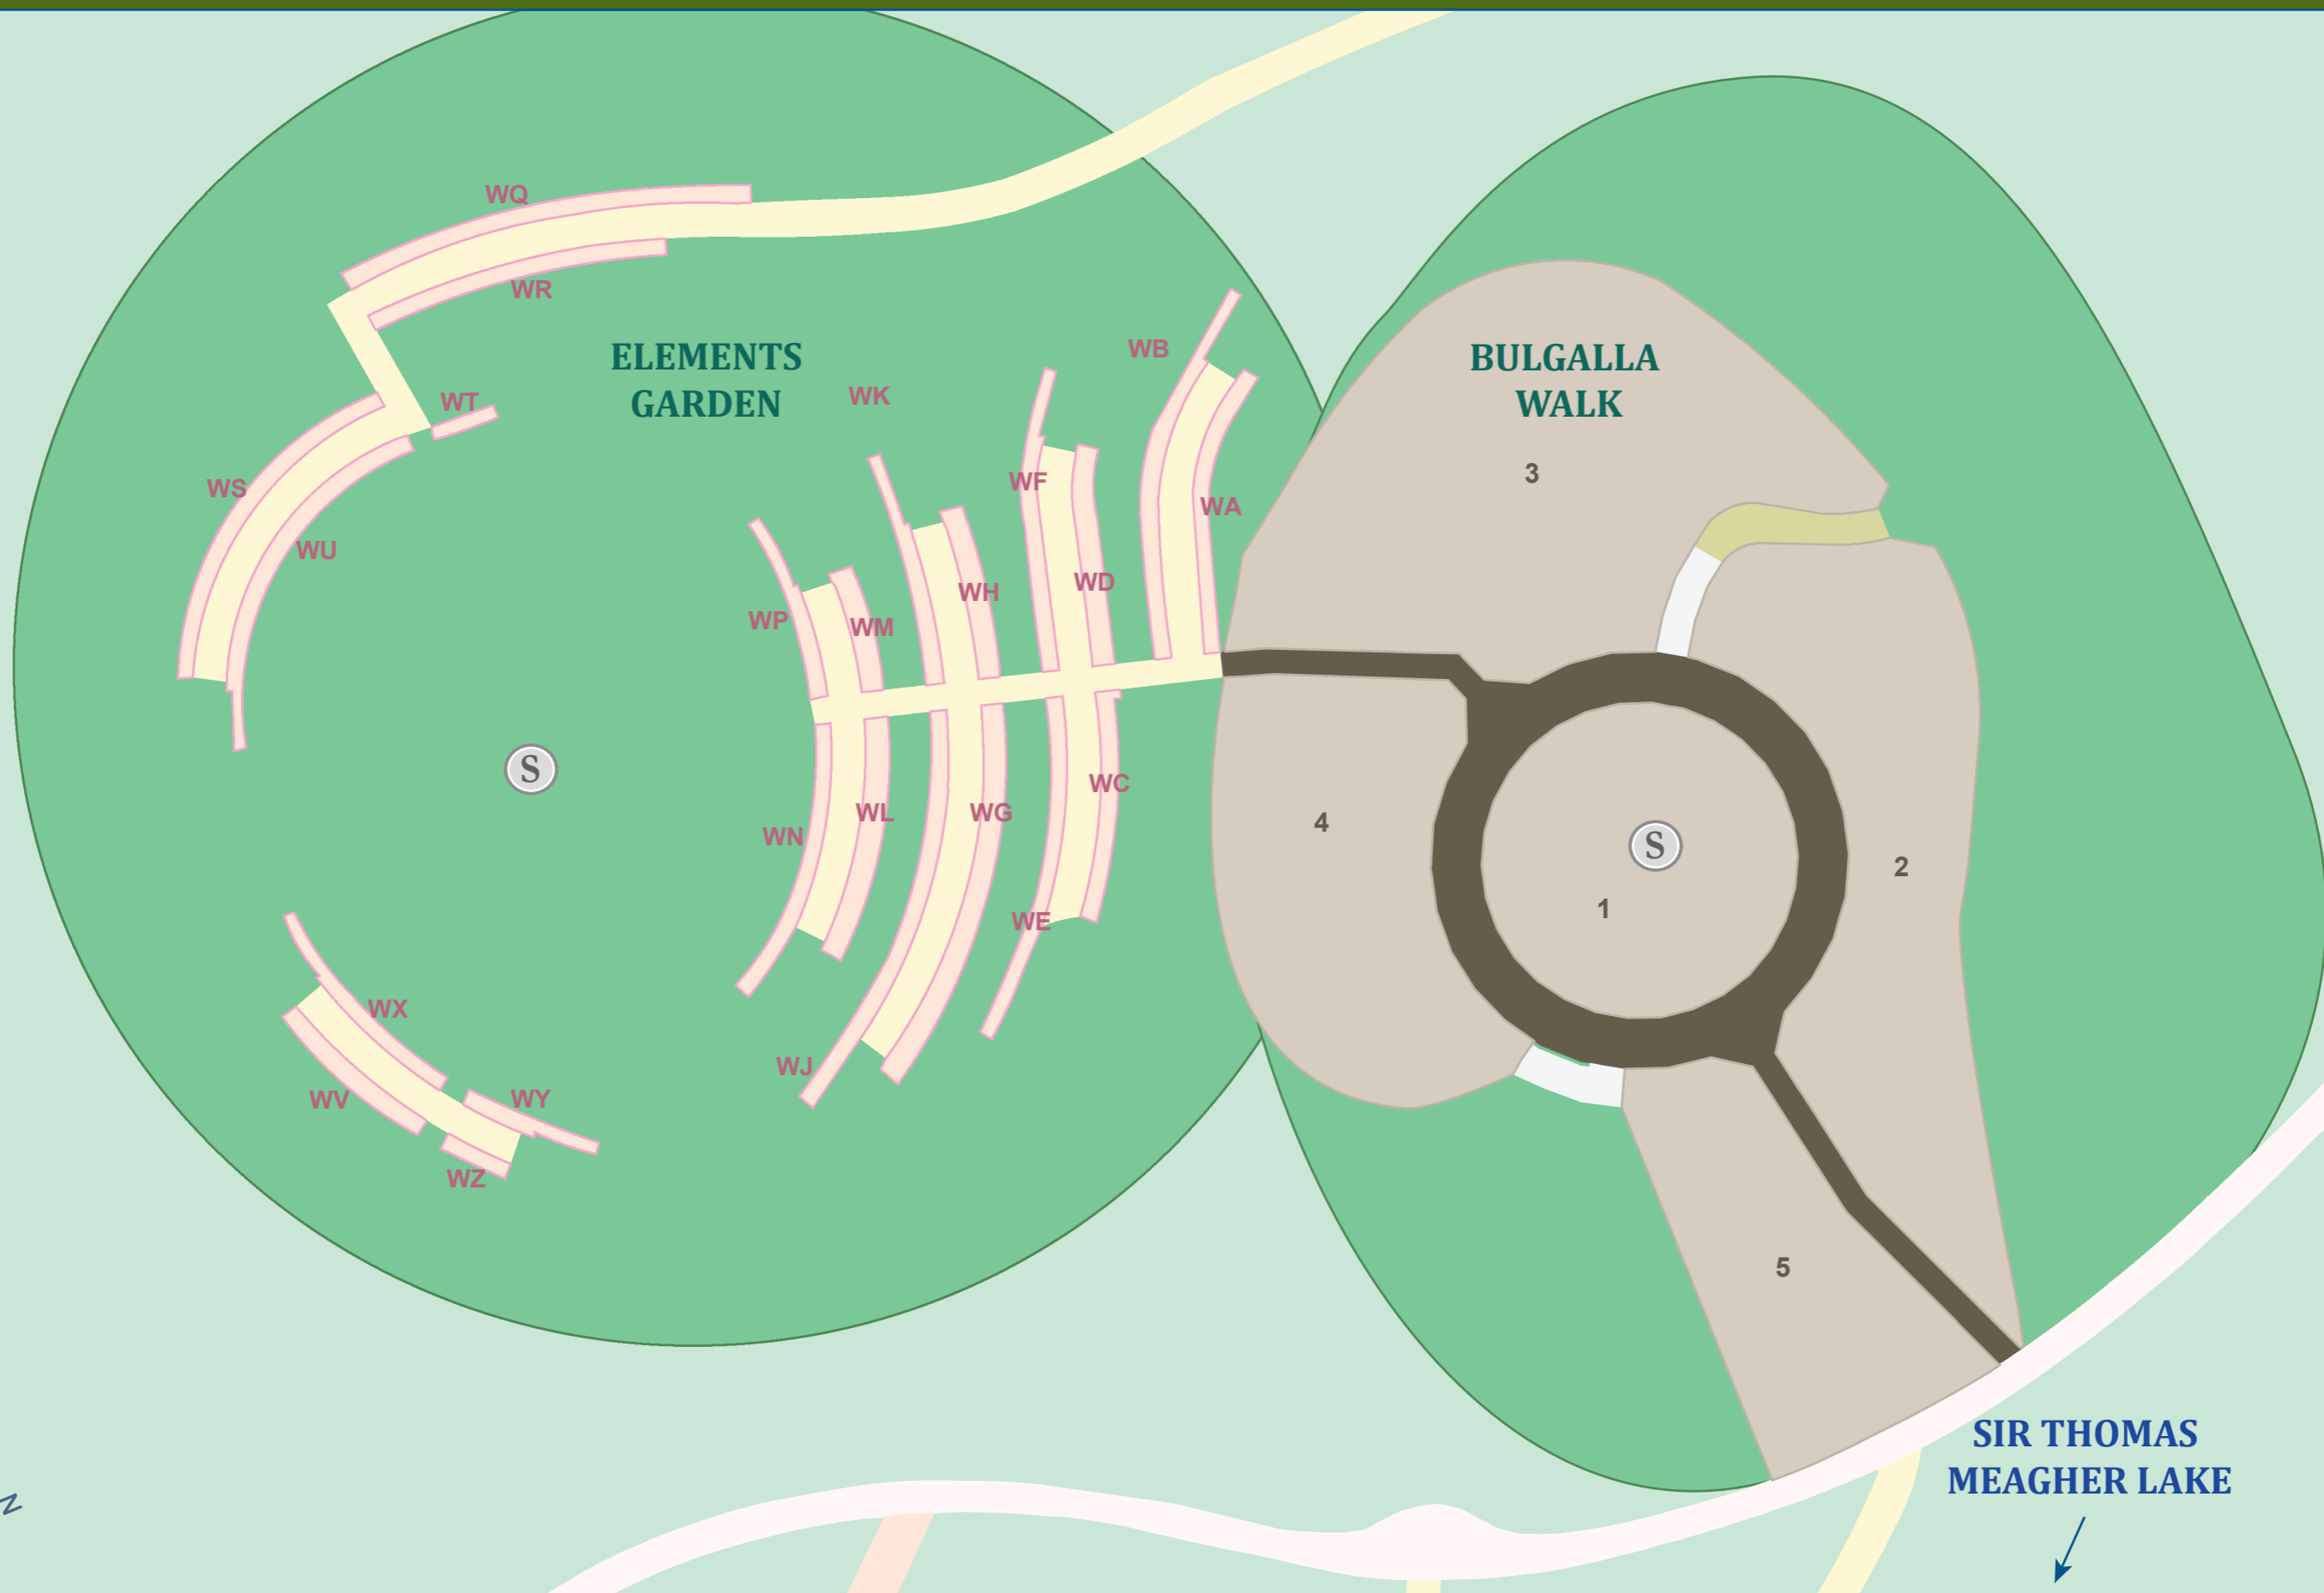

# PINNAROO VALLEY MEMORIAL PARK

MAP 8

ELEMENTS OF LIFE

### MAP SYMBOLS

Garden

Reflection Wall

Sculpture

\*Bulgalla Walk is a TRIBUTE FREE area

METROPOLITAN  
CEMETERIES BOARD

Police: 131 444