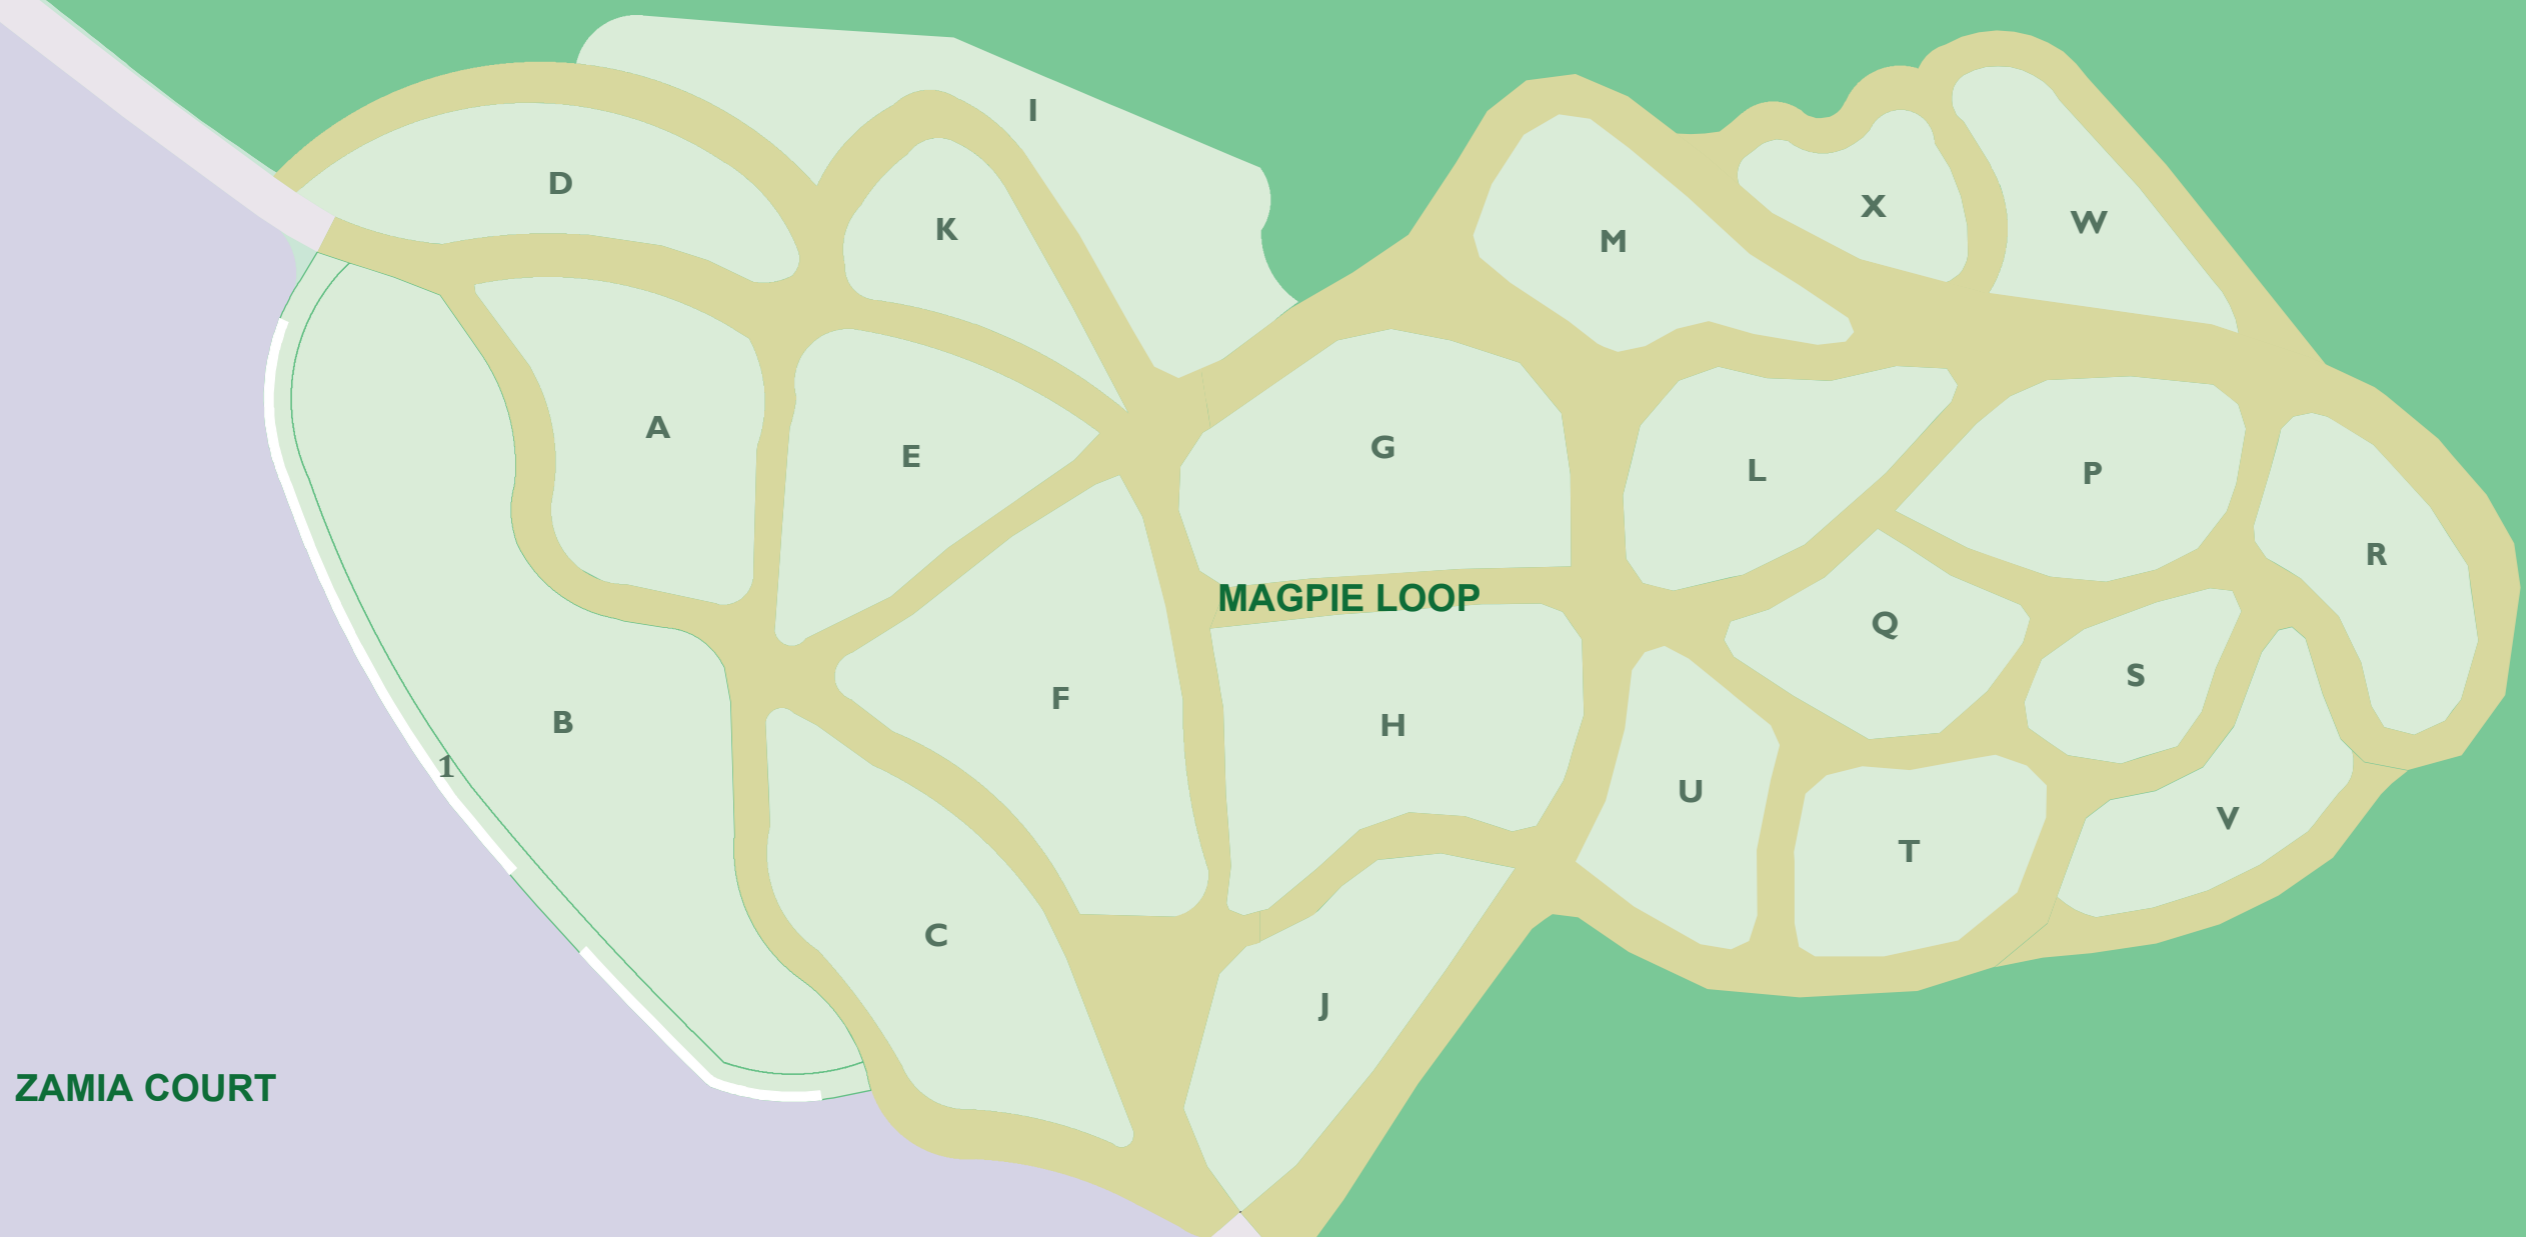

PINNAROO VALLEY MEMORIAL PARK

For product guide please refer to MEMORIALS brochure.
Call 1300 793 109 ext.3 to book a memorial selection appointment.

ZAMIA COURT

Premium Ground Niche
Capacity
TWO

MAP 7A

**MAGPIE LOOP
MEMORIAL
PRODUCTS**

AREAS

-  Memorial Section
-  Memorial Area
-  Burial Area

*Magpie Loop is a TRIBUTE FREE area

METROPOLITAN
CEMETERIES BOARD

Police: 131 444