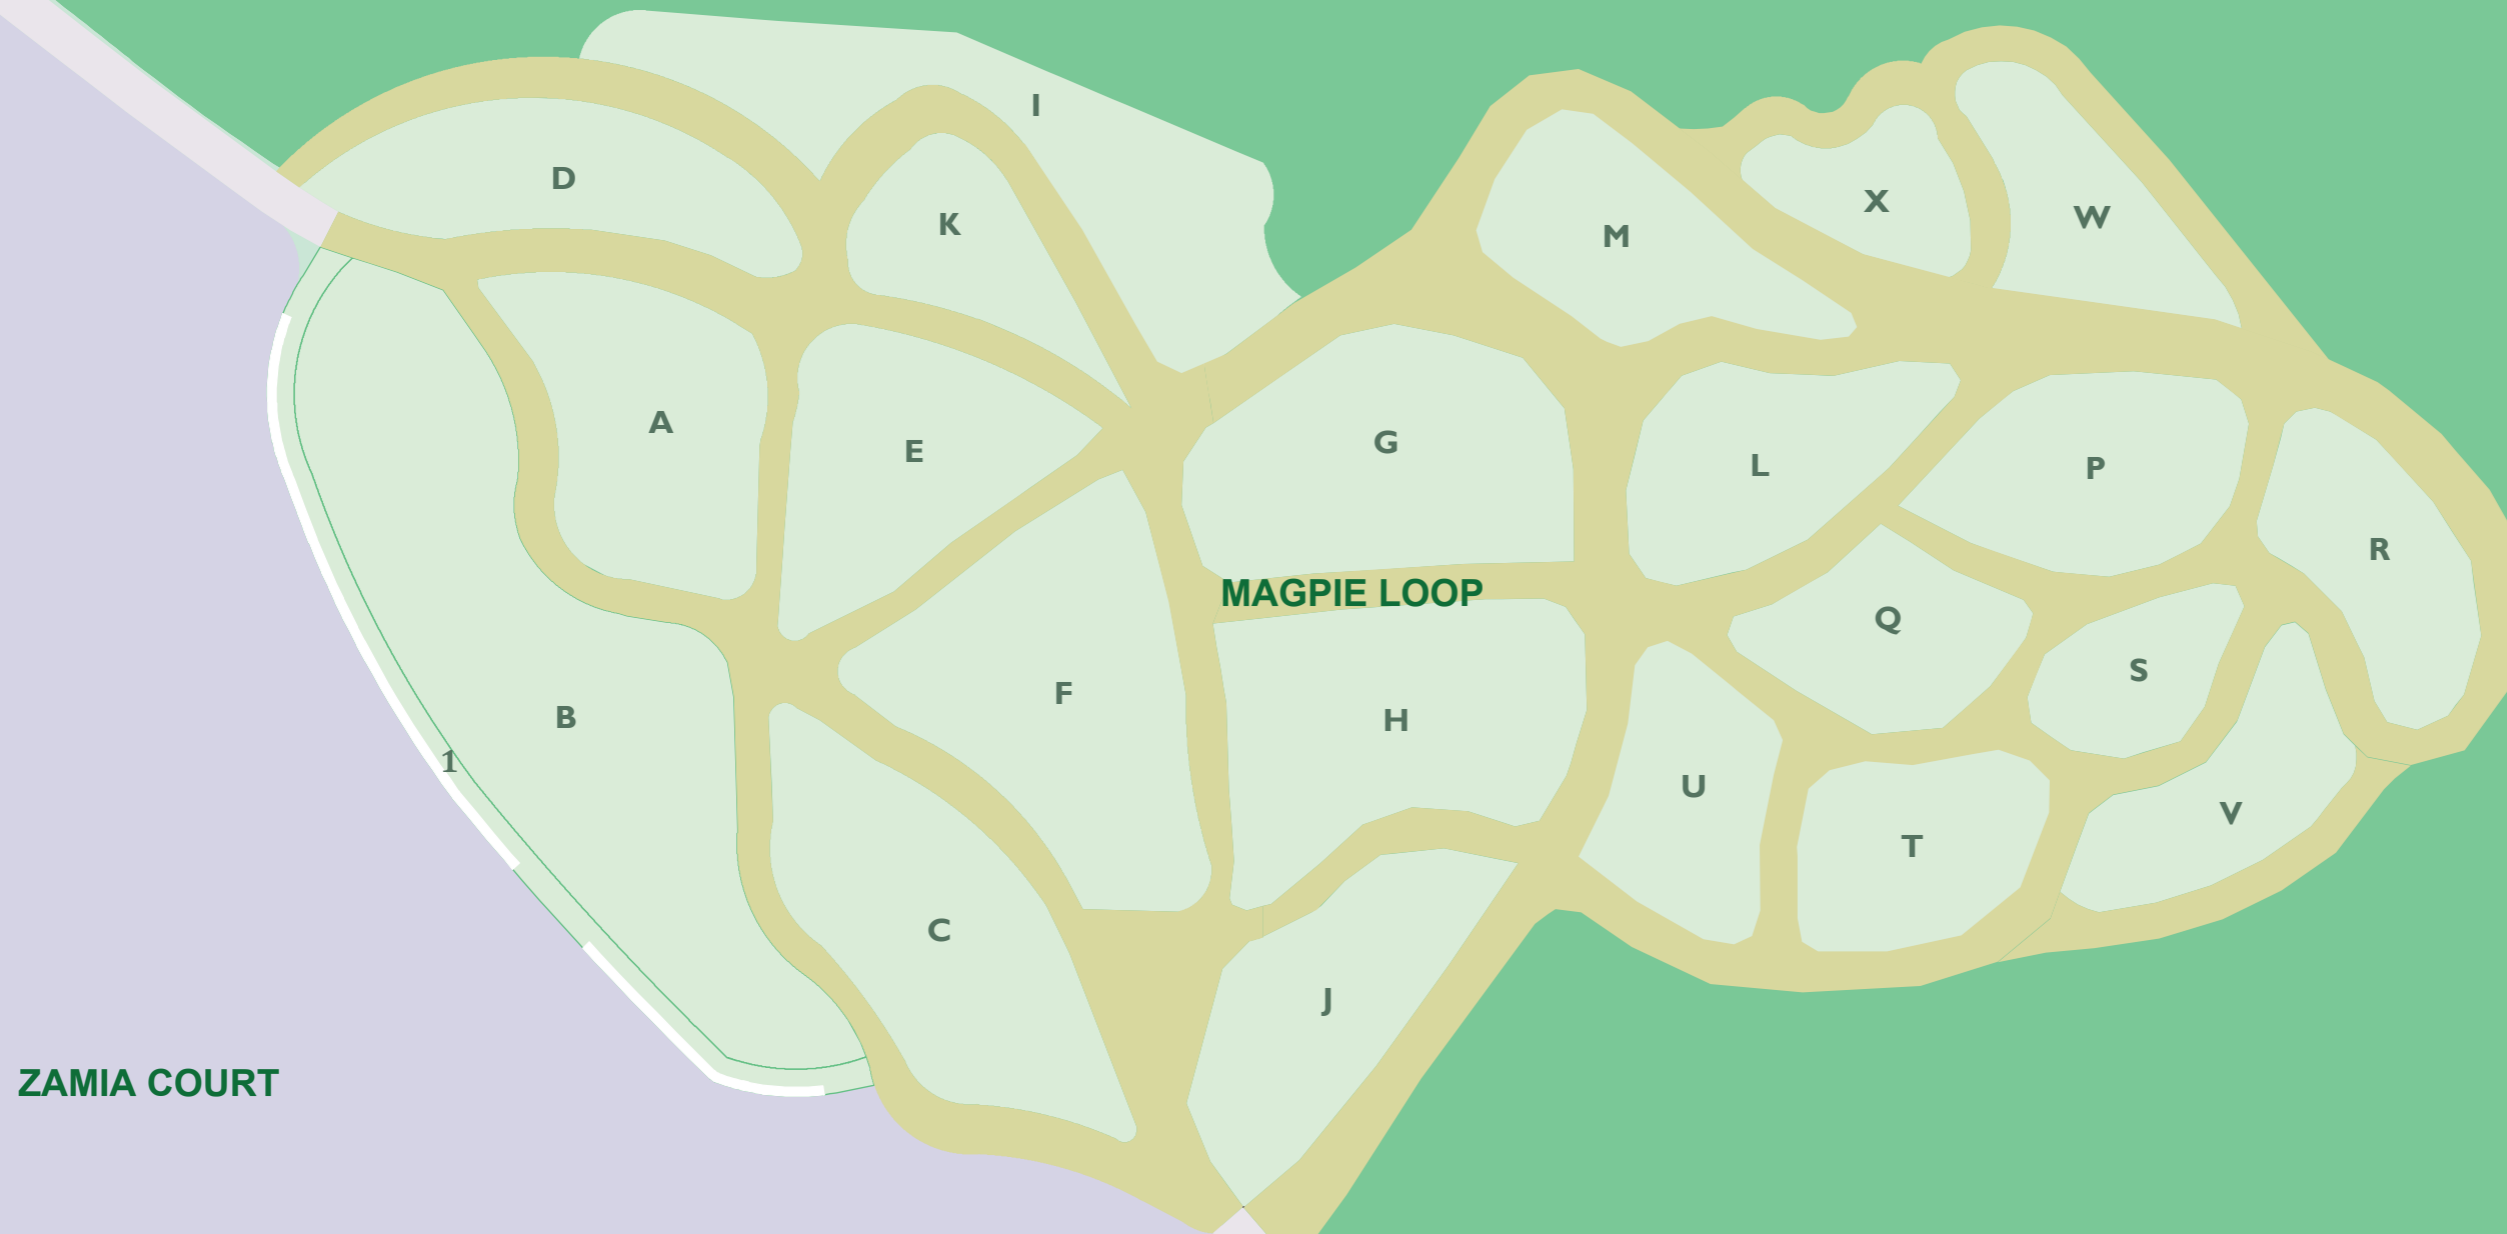

# PINNAROO VALLEY MEMORIAL PARK

ZAMIA COURT

MAGPIE LOOP

MAP 7

MAGPIE LOOP

## AREAS

Memorial Section

Memorial Area

Burial Area

\*Magpie Loop is a TRIBUTE FREE area

METROPOLITAN  
CEMETERIES BOARD

Police: 131 444