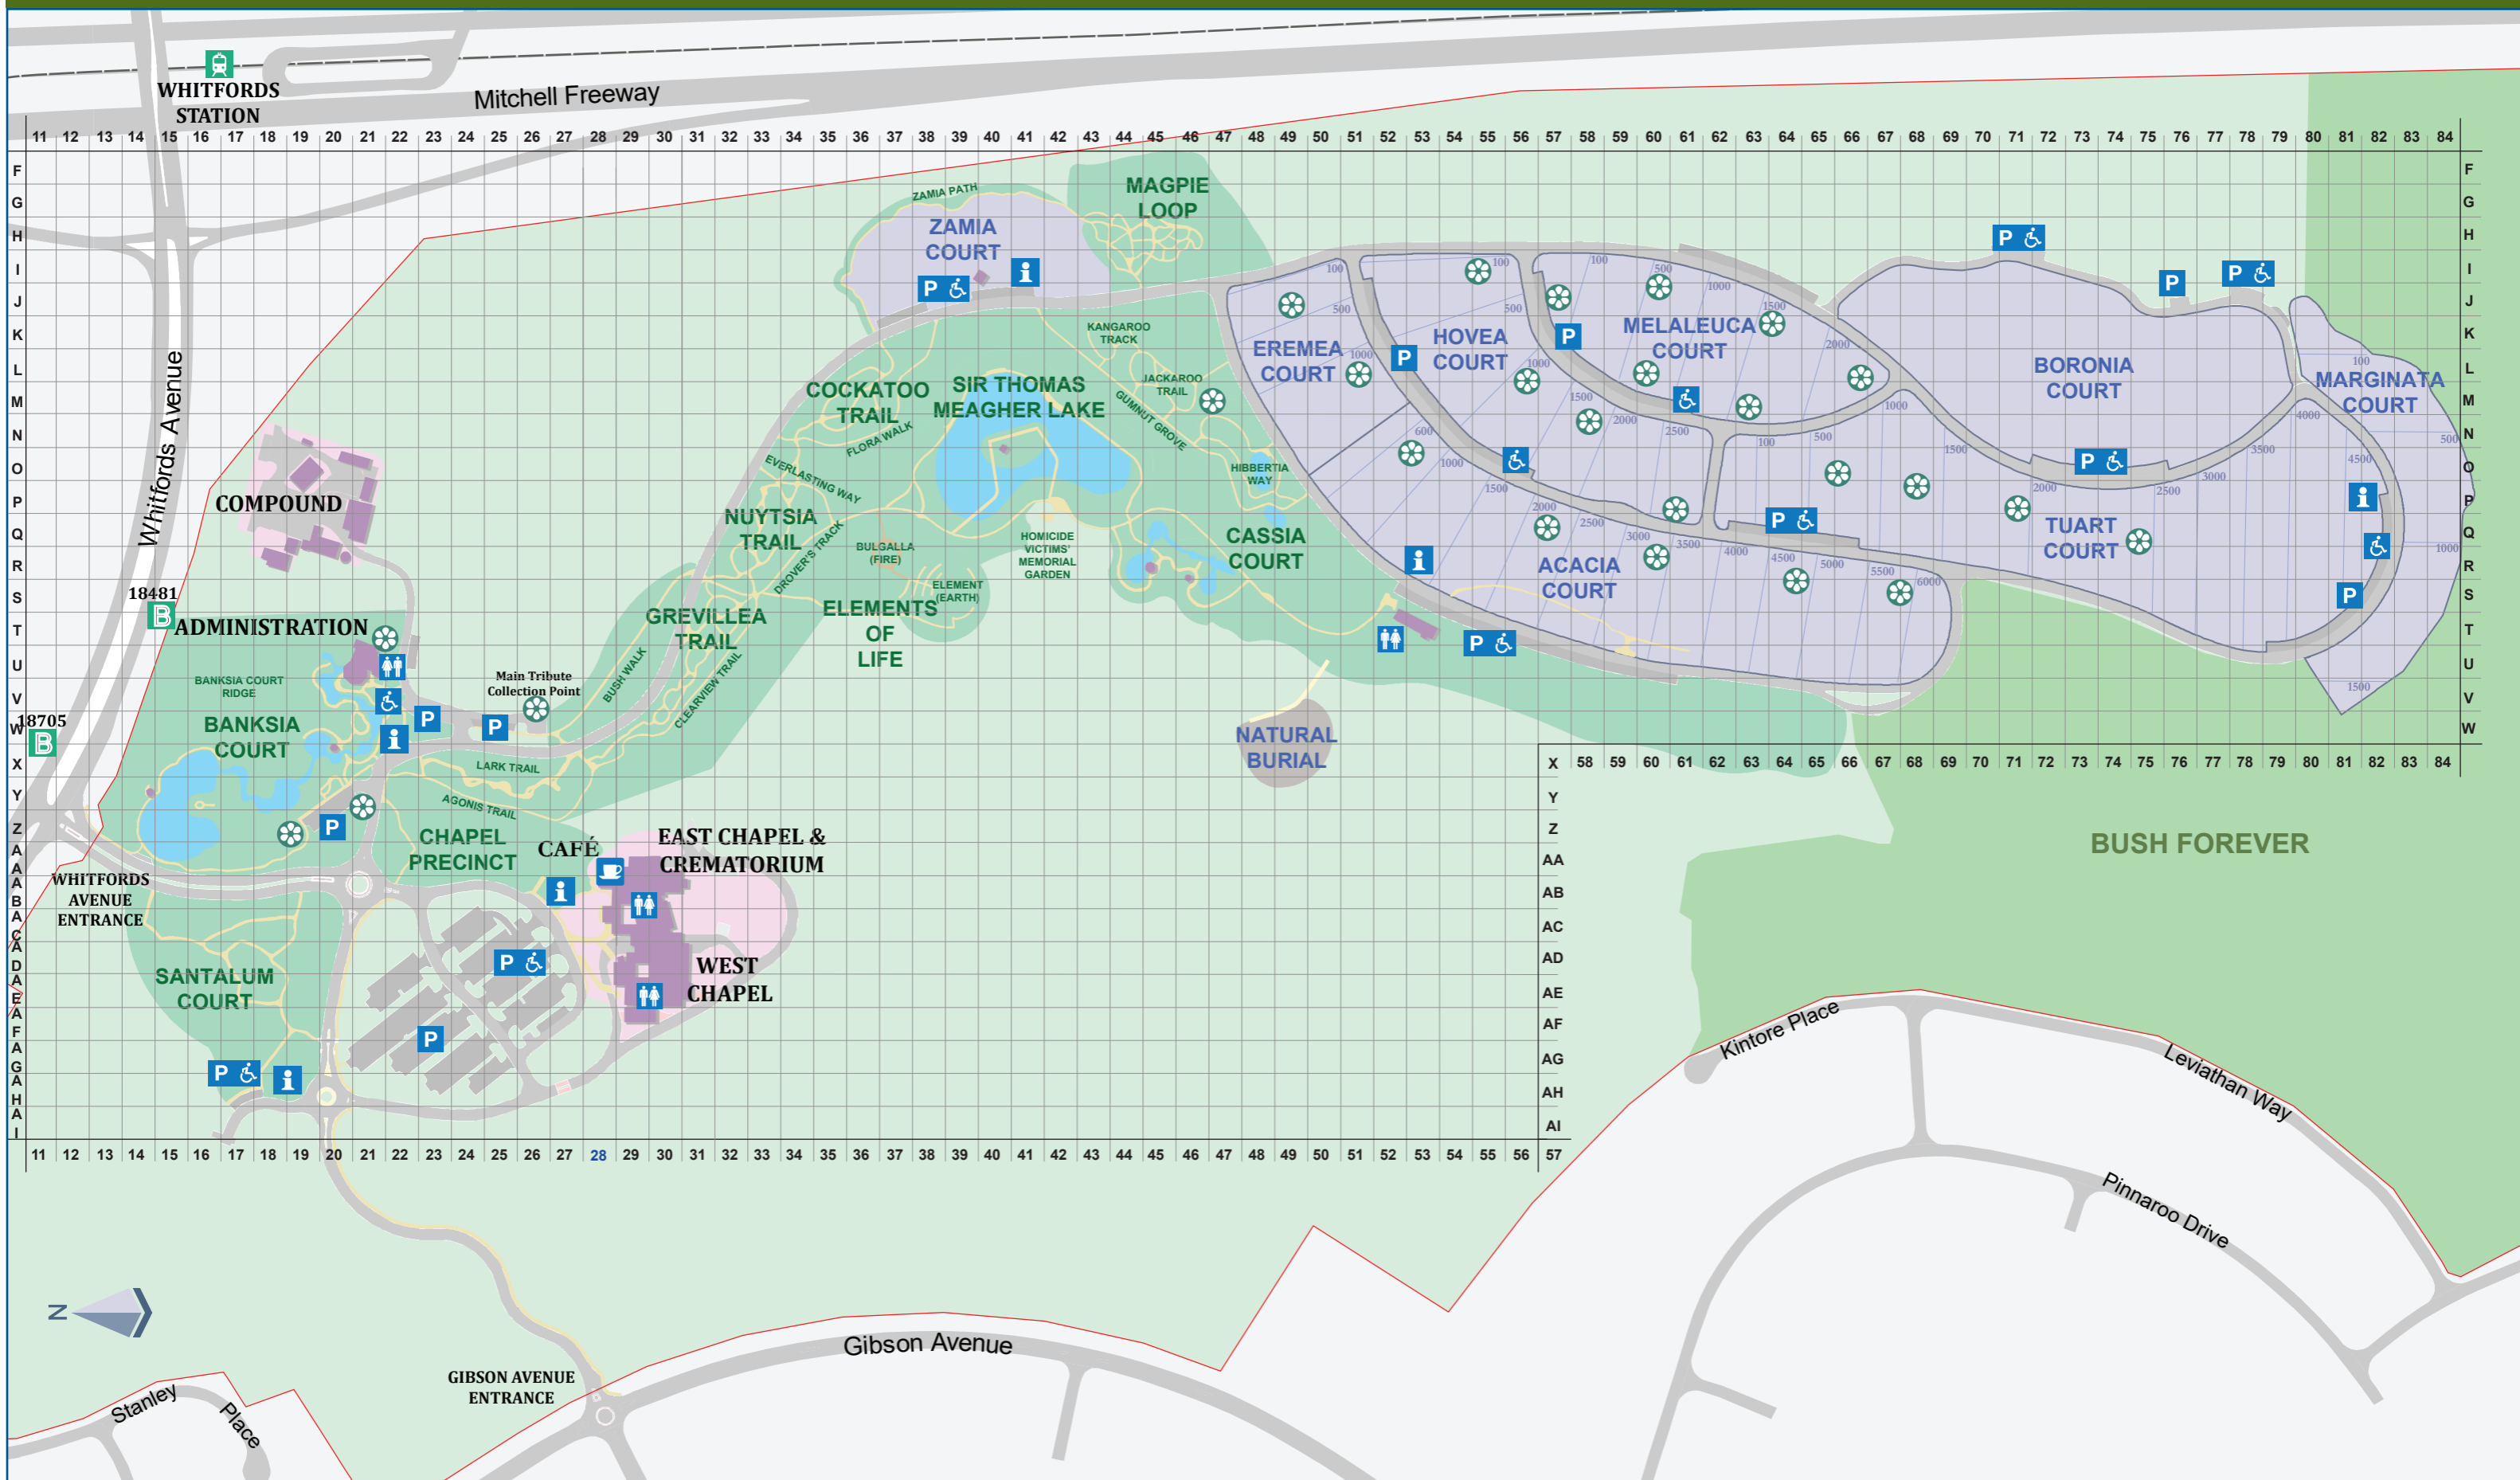

PINNAROO VALLEY MEMORIAL PARK

MAP 1

OVERALL CEMETERY LAYOUT

AREAS

-  Burial Area
-  Memorial Area
-  Bushland
-  Lake or Water Feature

MAP SYMBOLS

-  Toilets
-  Disability Access
-  Parking
-  Information Point
-  Café
-  Tribute Collection Point

METROPOLITAN CEMETERIES BOARD

Police: 131 444