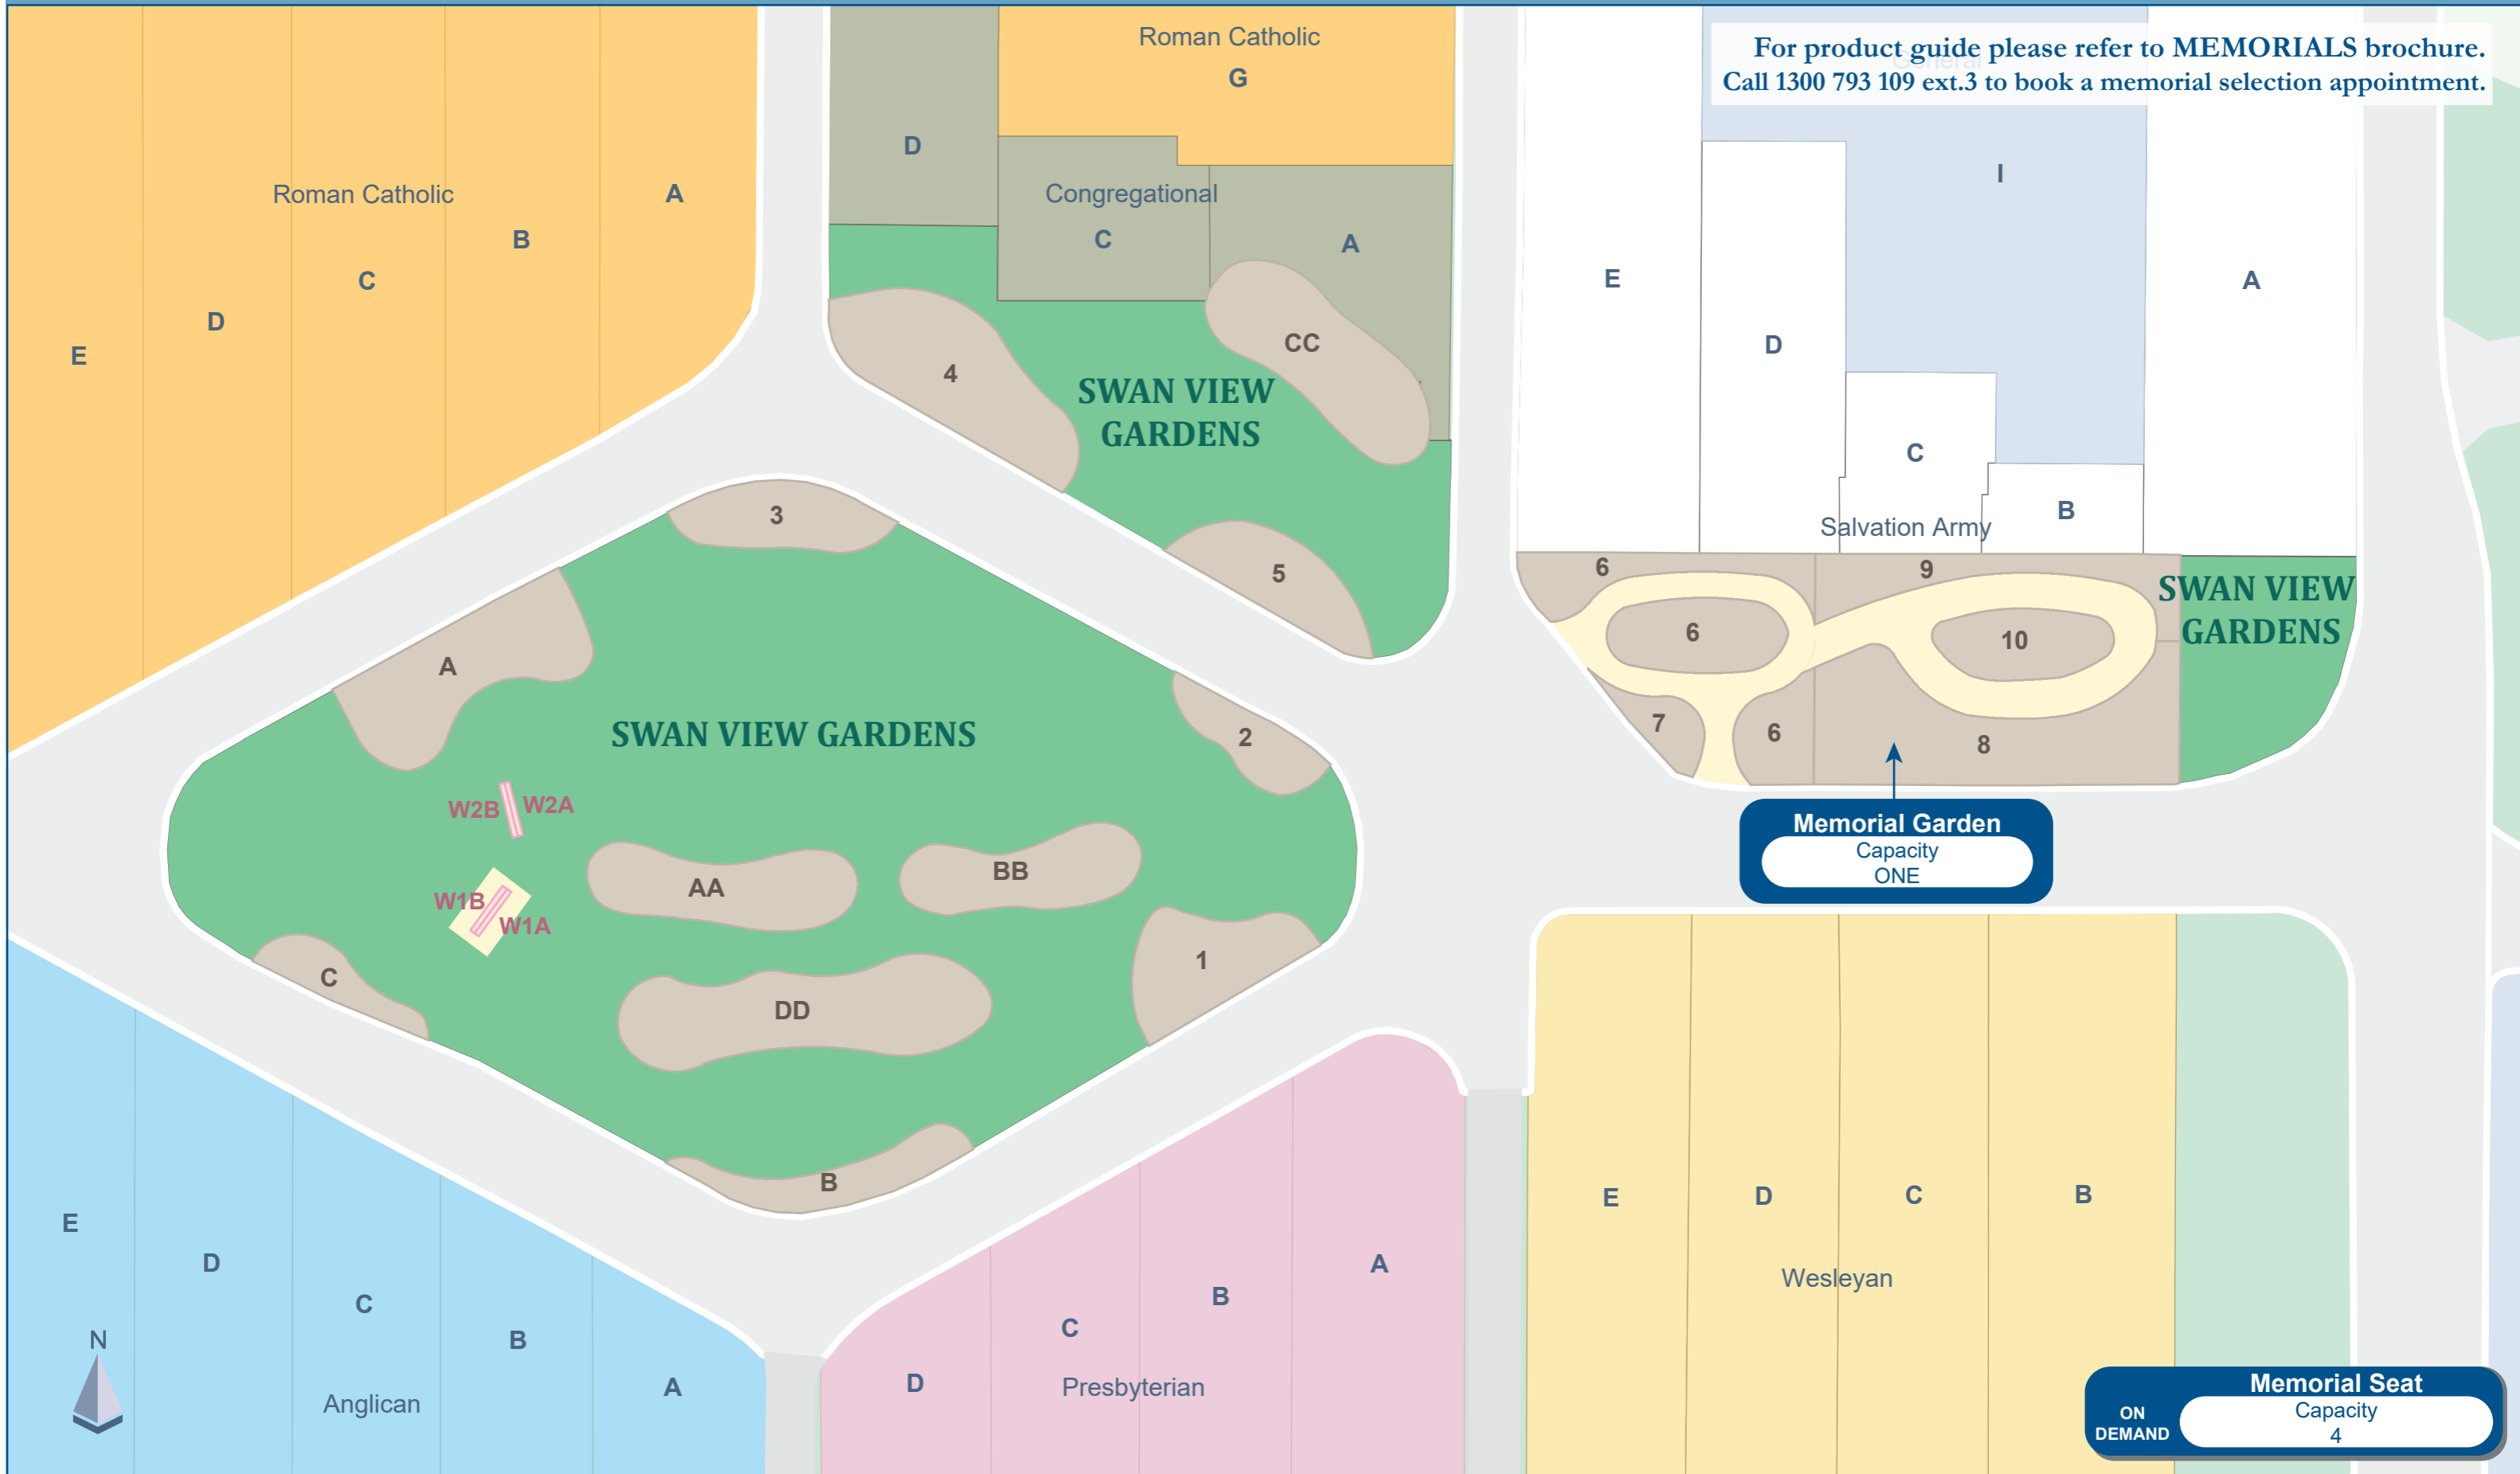

MIDLAND CEMETERY

For product guide please refer to **MEMORIALS** brochure.
Call 1300 793 109 ext.3 to book a memorial selection appointment.

MAP 2A

MAP SYMBOLS

- Garden
- Niche Wall

SWAN VIEW GARDENS MEMORIAL PRODUCTS

METROPOLITAN CEMETERIES BOARD

Police: 131 444