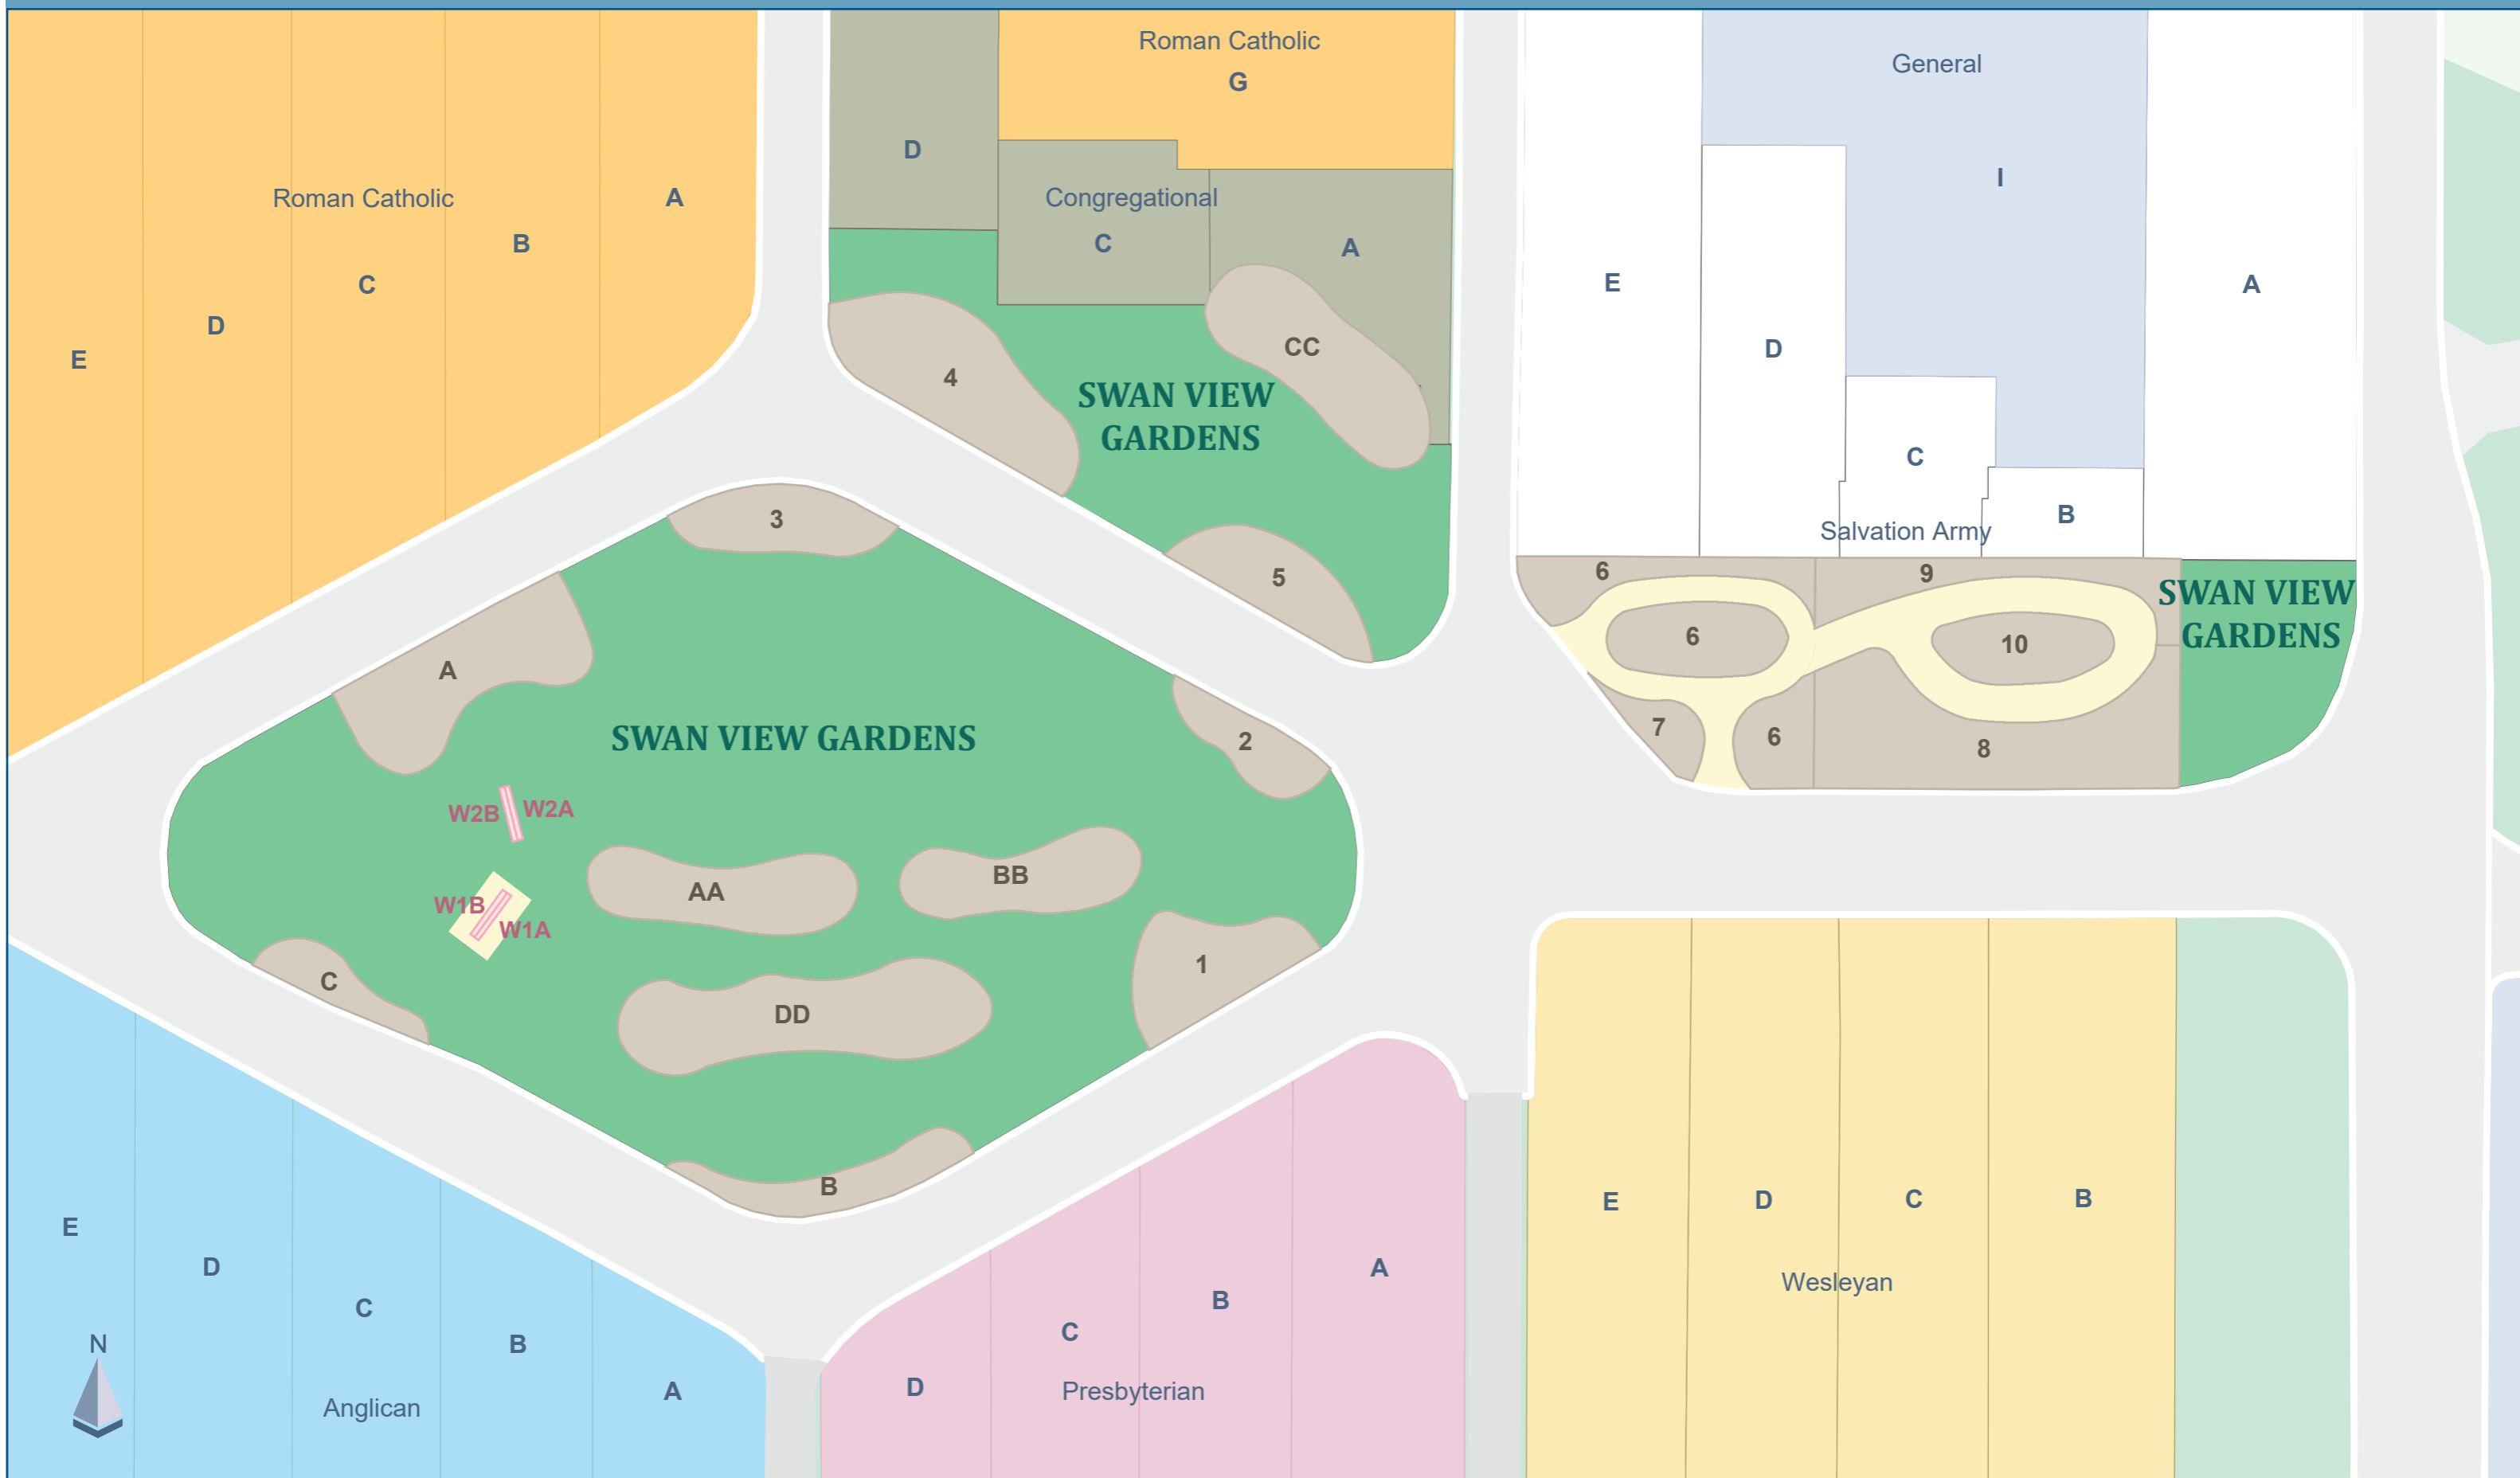

MIDLAND CEMETERY

MAP 2

SWAN VIEW GARDENS

MAP SYMBOLS

Garden

Niche Wall

METROPOLITAN CEMETERIES BOARD

Police: 131 444