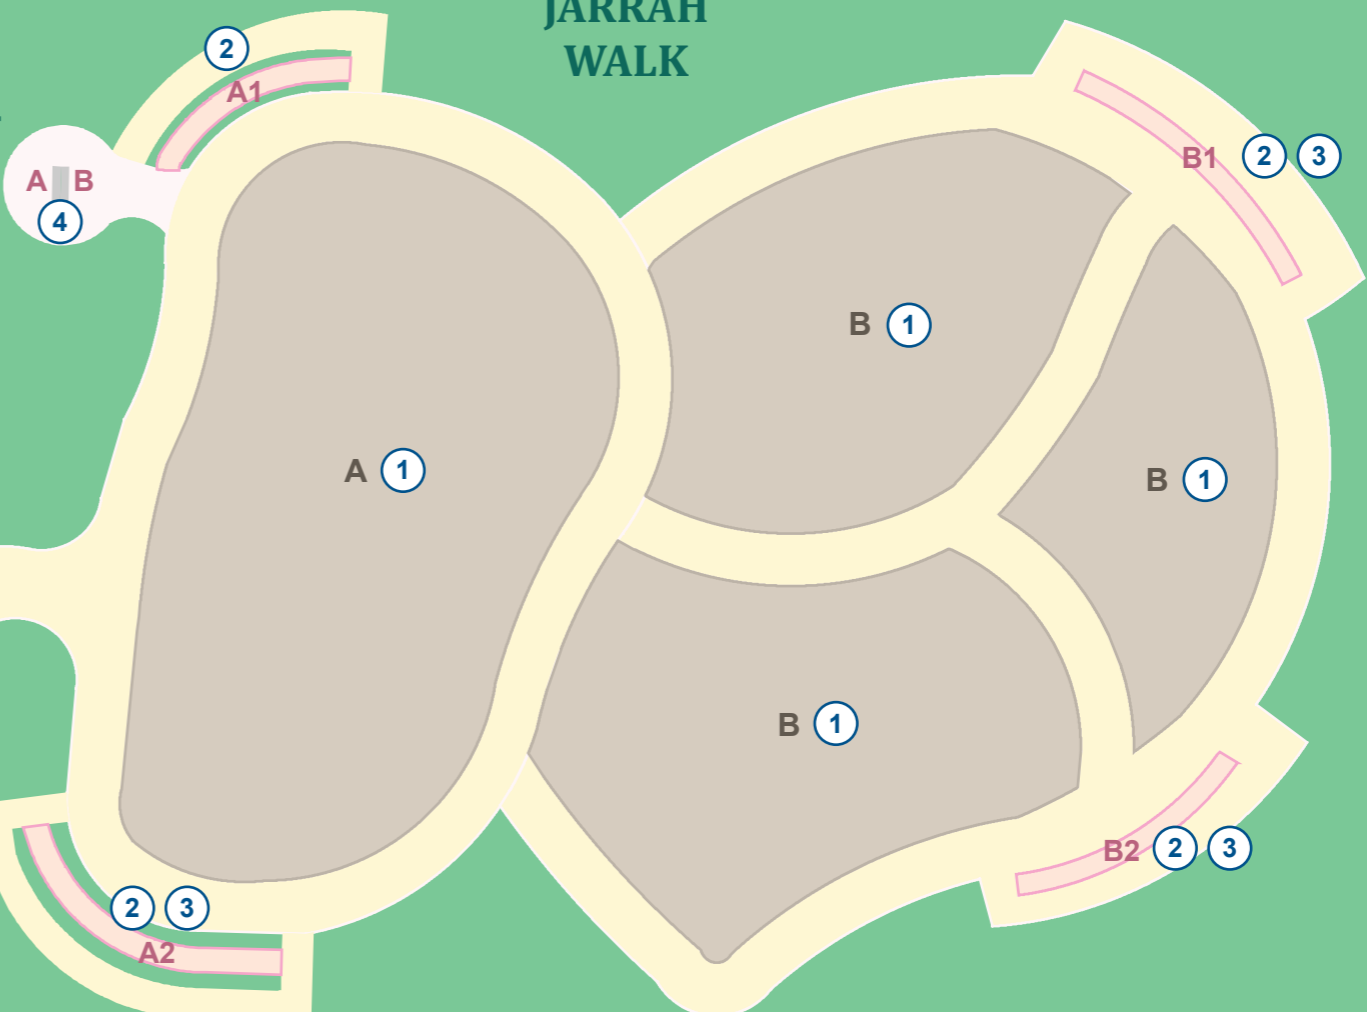

MIDLAND CEMETERY

For product guide please refer to MEMORIALS brochure.
Call 1300 793 109 ext.3 to book a memorial selection appointment.

P

ADMINISTRATION

Tree of Life

JARRAH WALK

1	Ground Niche Capacity ONE
2	Reflection Wall Capacity ONE
3	Reflection Wall Large Capacity TWO
4	Tree of Life Capacity ONE

MAP 1A

JARRAH WALK
MEMORIAL
PRODUCTS

MAP SYMBOLS

Toilets

Disability Access

Parking

Garden

Memorial Wall

METROPOLITAN
CEMETERIES BOARD

Police: 131 444