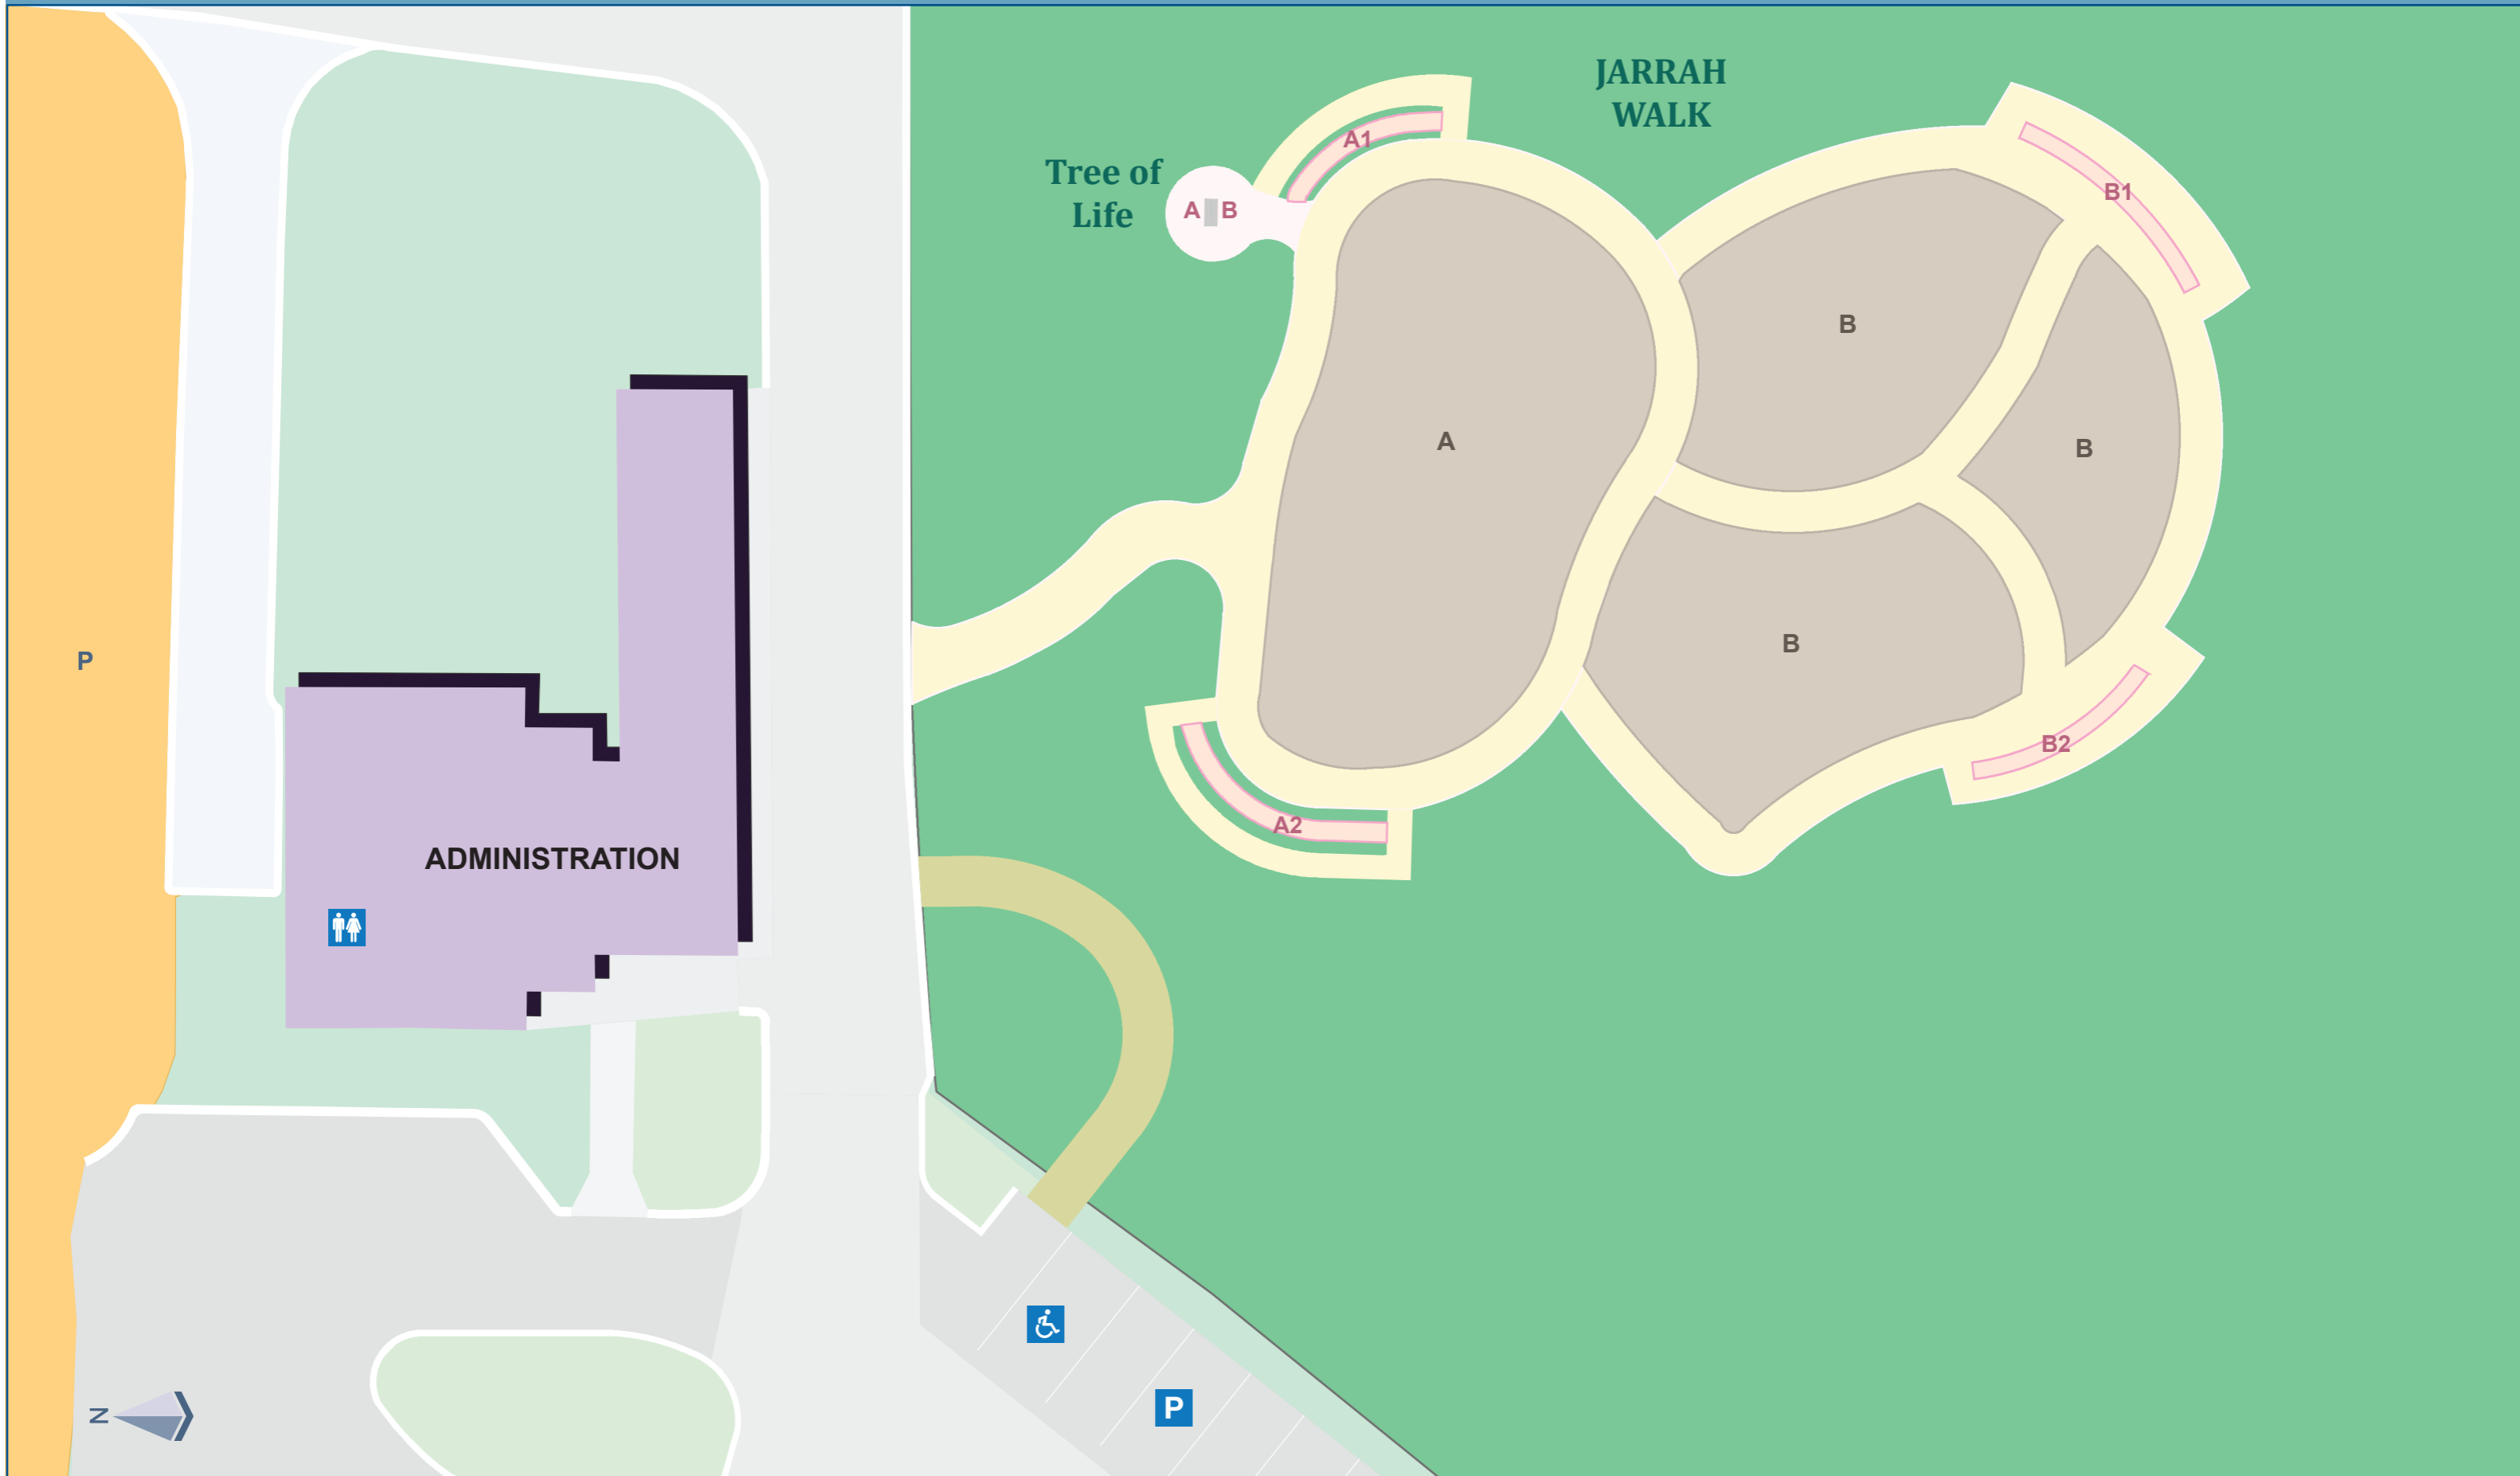

# MIDLAND CEMETERY

MAP 1

JARRAH WALK

## MAP SYMBOLS

Toilets

Disability Access

Parking

Garden

Memorial Wall

METROPOLITAN  
CEMETERIES BOARD

Police: 131 444