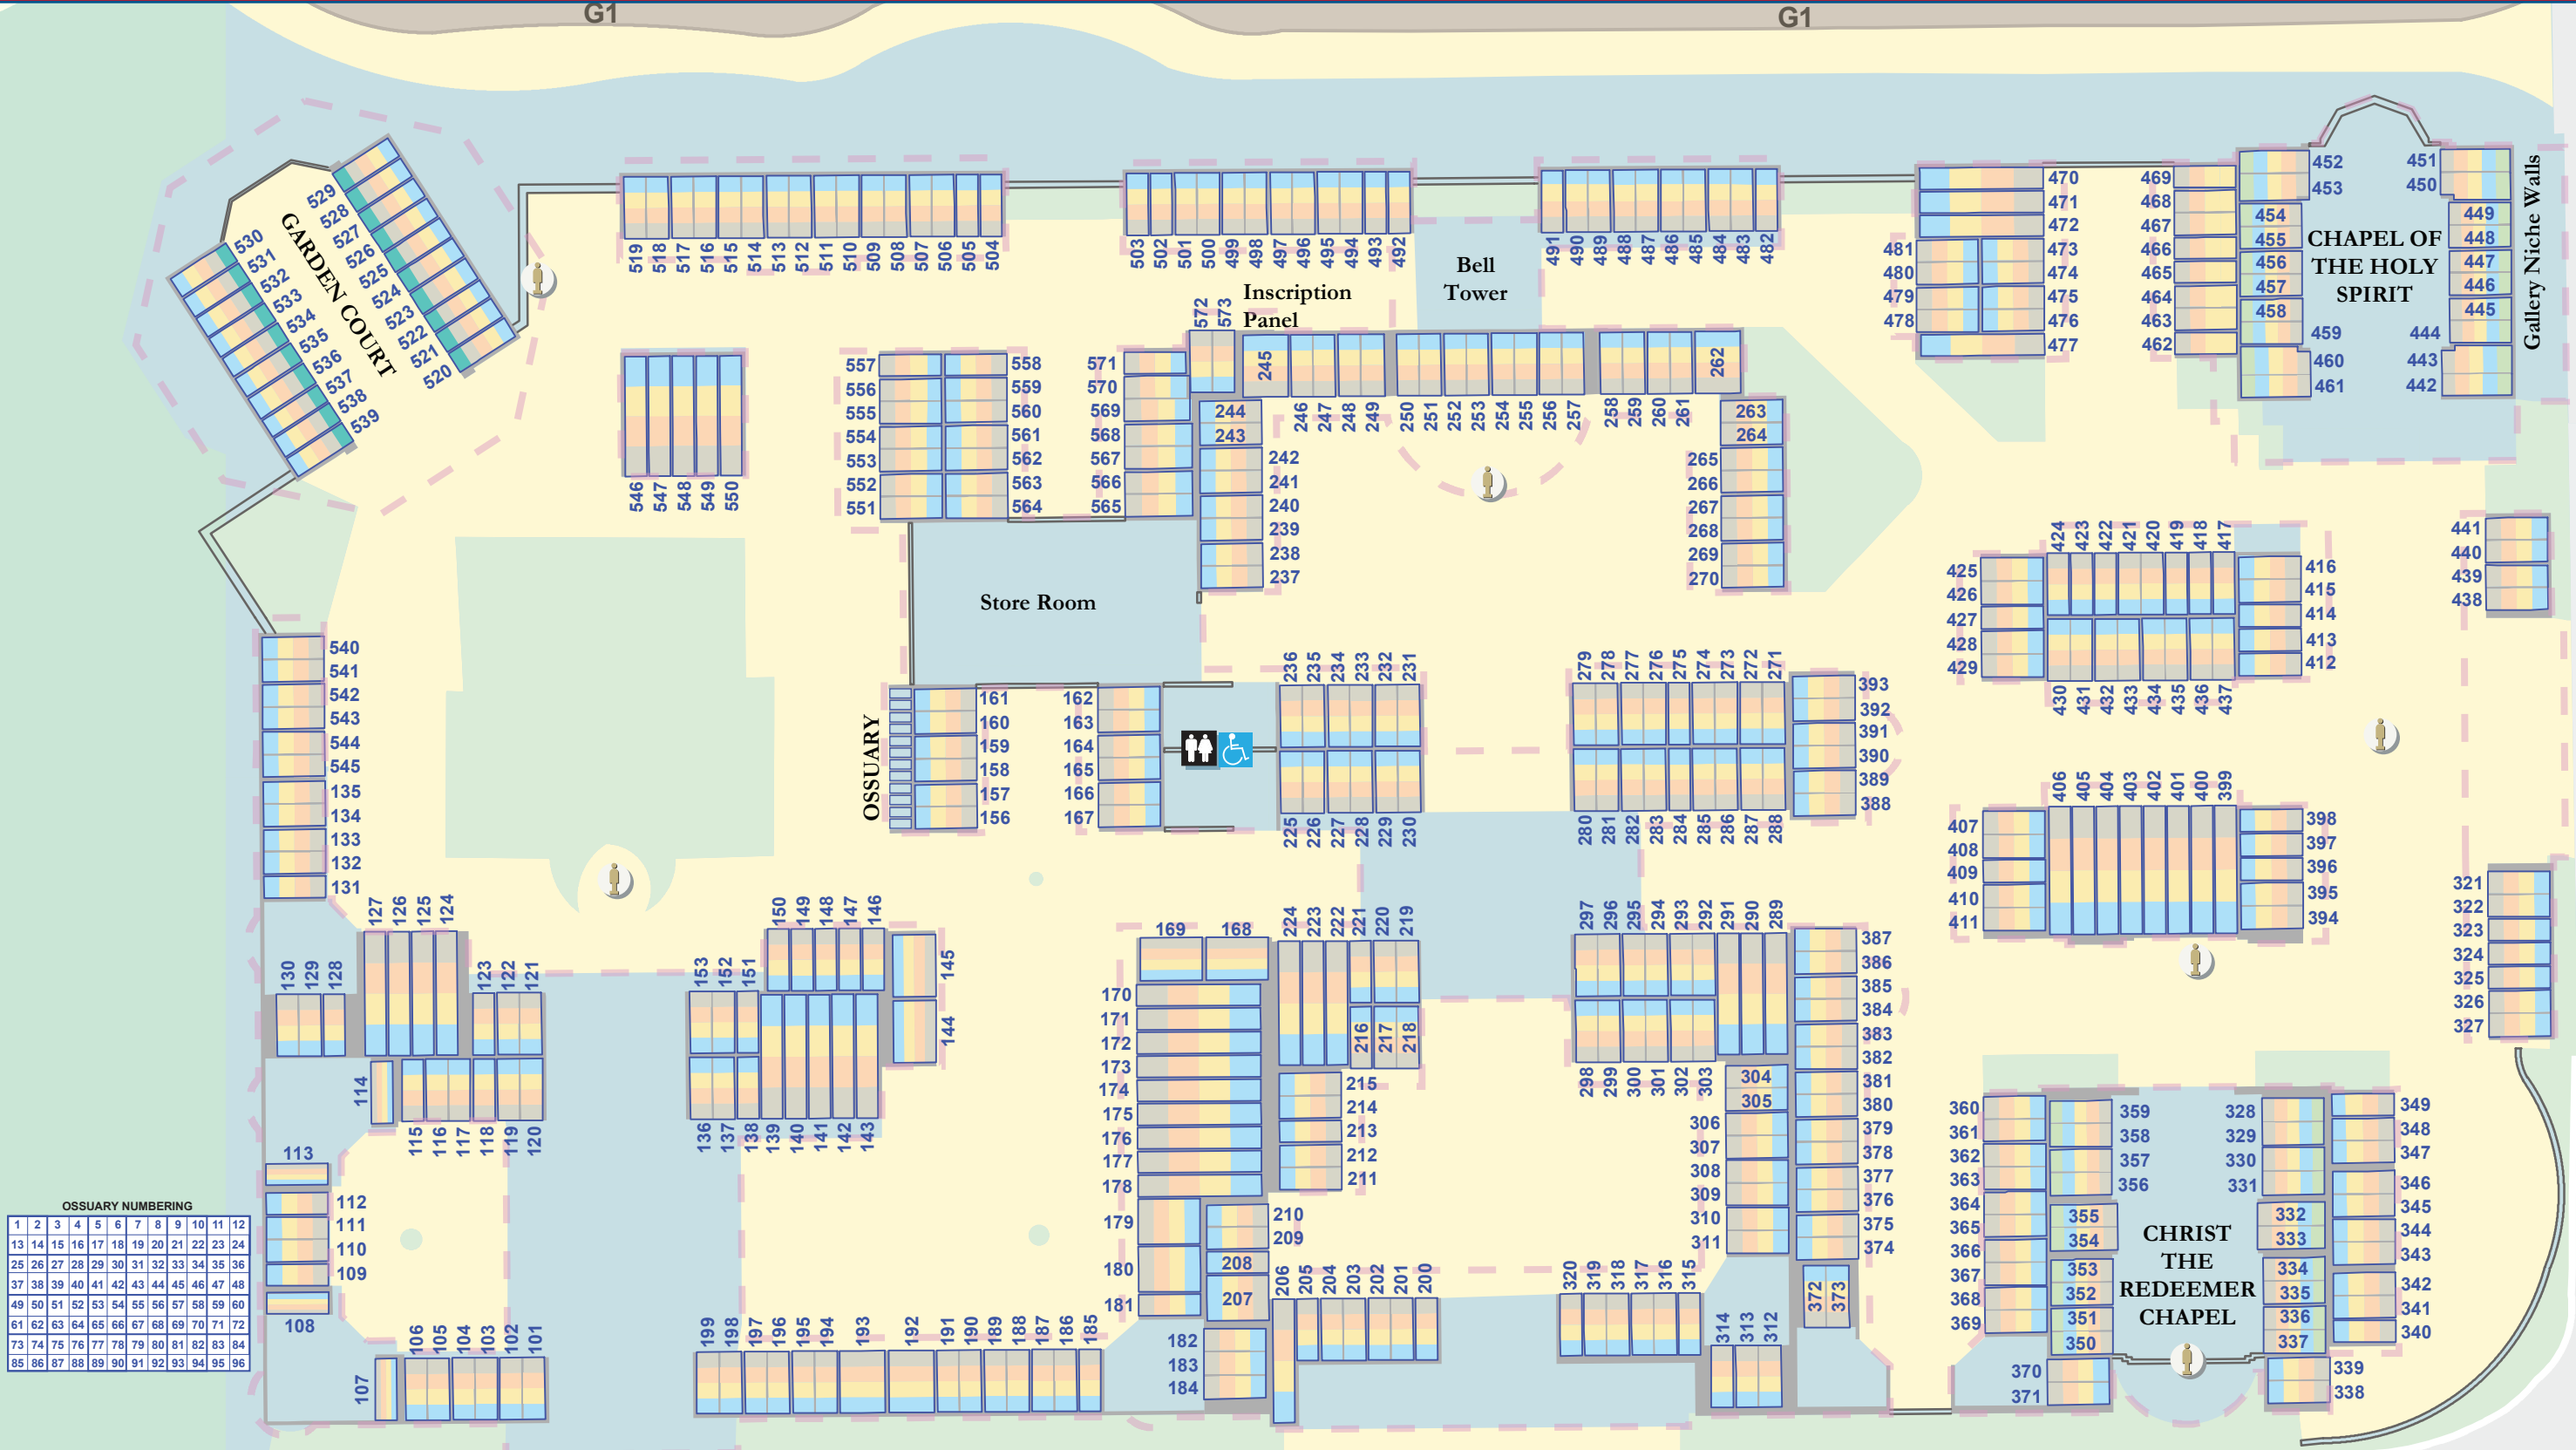

KARRAKATTA CEMETERY

G1

G1

JOHN CURTIN AVENUE

JOHN CURTIN AVENUE

OSSUARY NUMBERING

1	2	3	4	5	6	7	8	9	10	11	12
13	14	15	16	17	18	19	20	21	22	23	24
25	26	27	28	29	30	31	32	33	34	35	36
37	38	39	40	41	42	43	44	45	46	47	48
49	50	51	52	53	54	55	56	57	58	59	60
61	62	63	64	65	66	67	68	69	70	71	72
73	74	75	76	77	78	79	80	81	82	83	84
85	86	87	88	89	90	91	92	93	94	95	96

KEY TO CRYPT LAYOUT

- SANCTUARY LEVEL - Top Crypt (Chapel Only)
- HEAVEN LEVEL - Top Crypt
- EYE LEVEL - 2nd Top Crypt
- HEART LEVEL - 2nd Bottom Crypt
- PRAYER LEVEL - Bottom Crypt
- WESTMINSTER LEVEL - Below Ground Crypt

- 999 Family 2
- 999 Single
- 999 Companion

MAP SYMBOLS

- Toilets
- Disability Access Toilets
- Statue

MAP 7
MAUSOLEUM

METROPOLITAN CEMETERIES BOARD

Police: 131 444