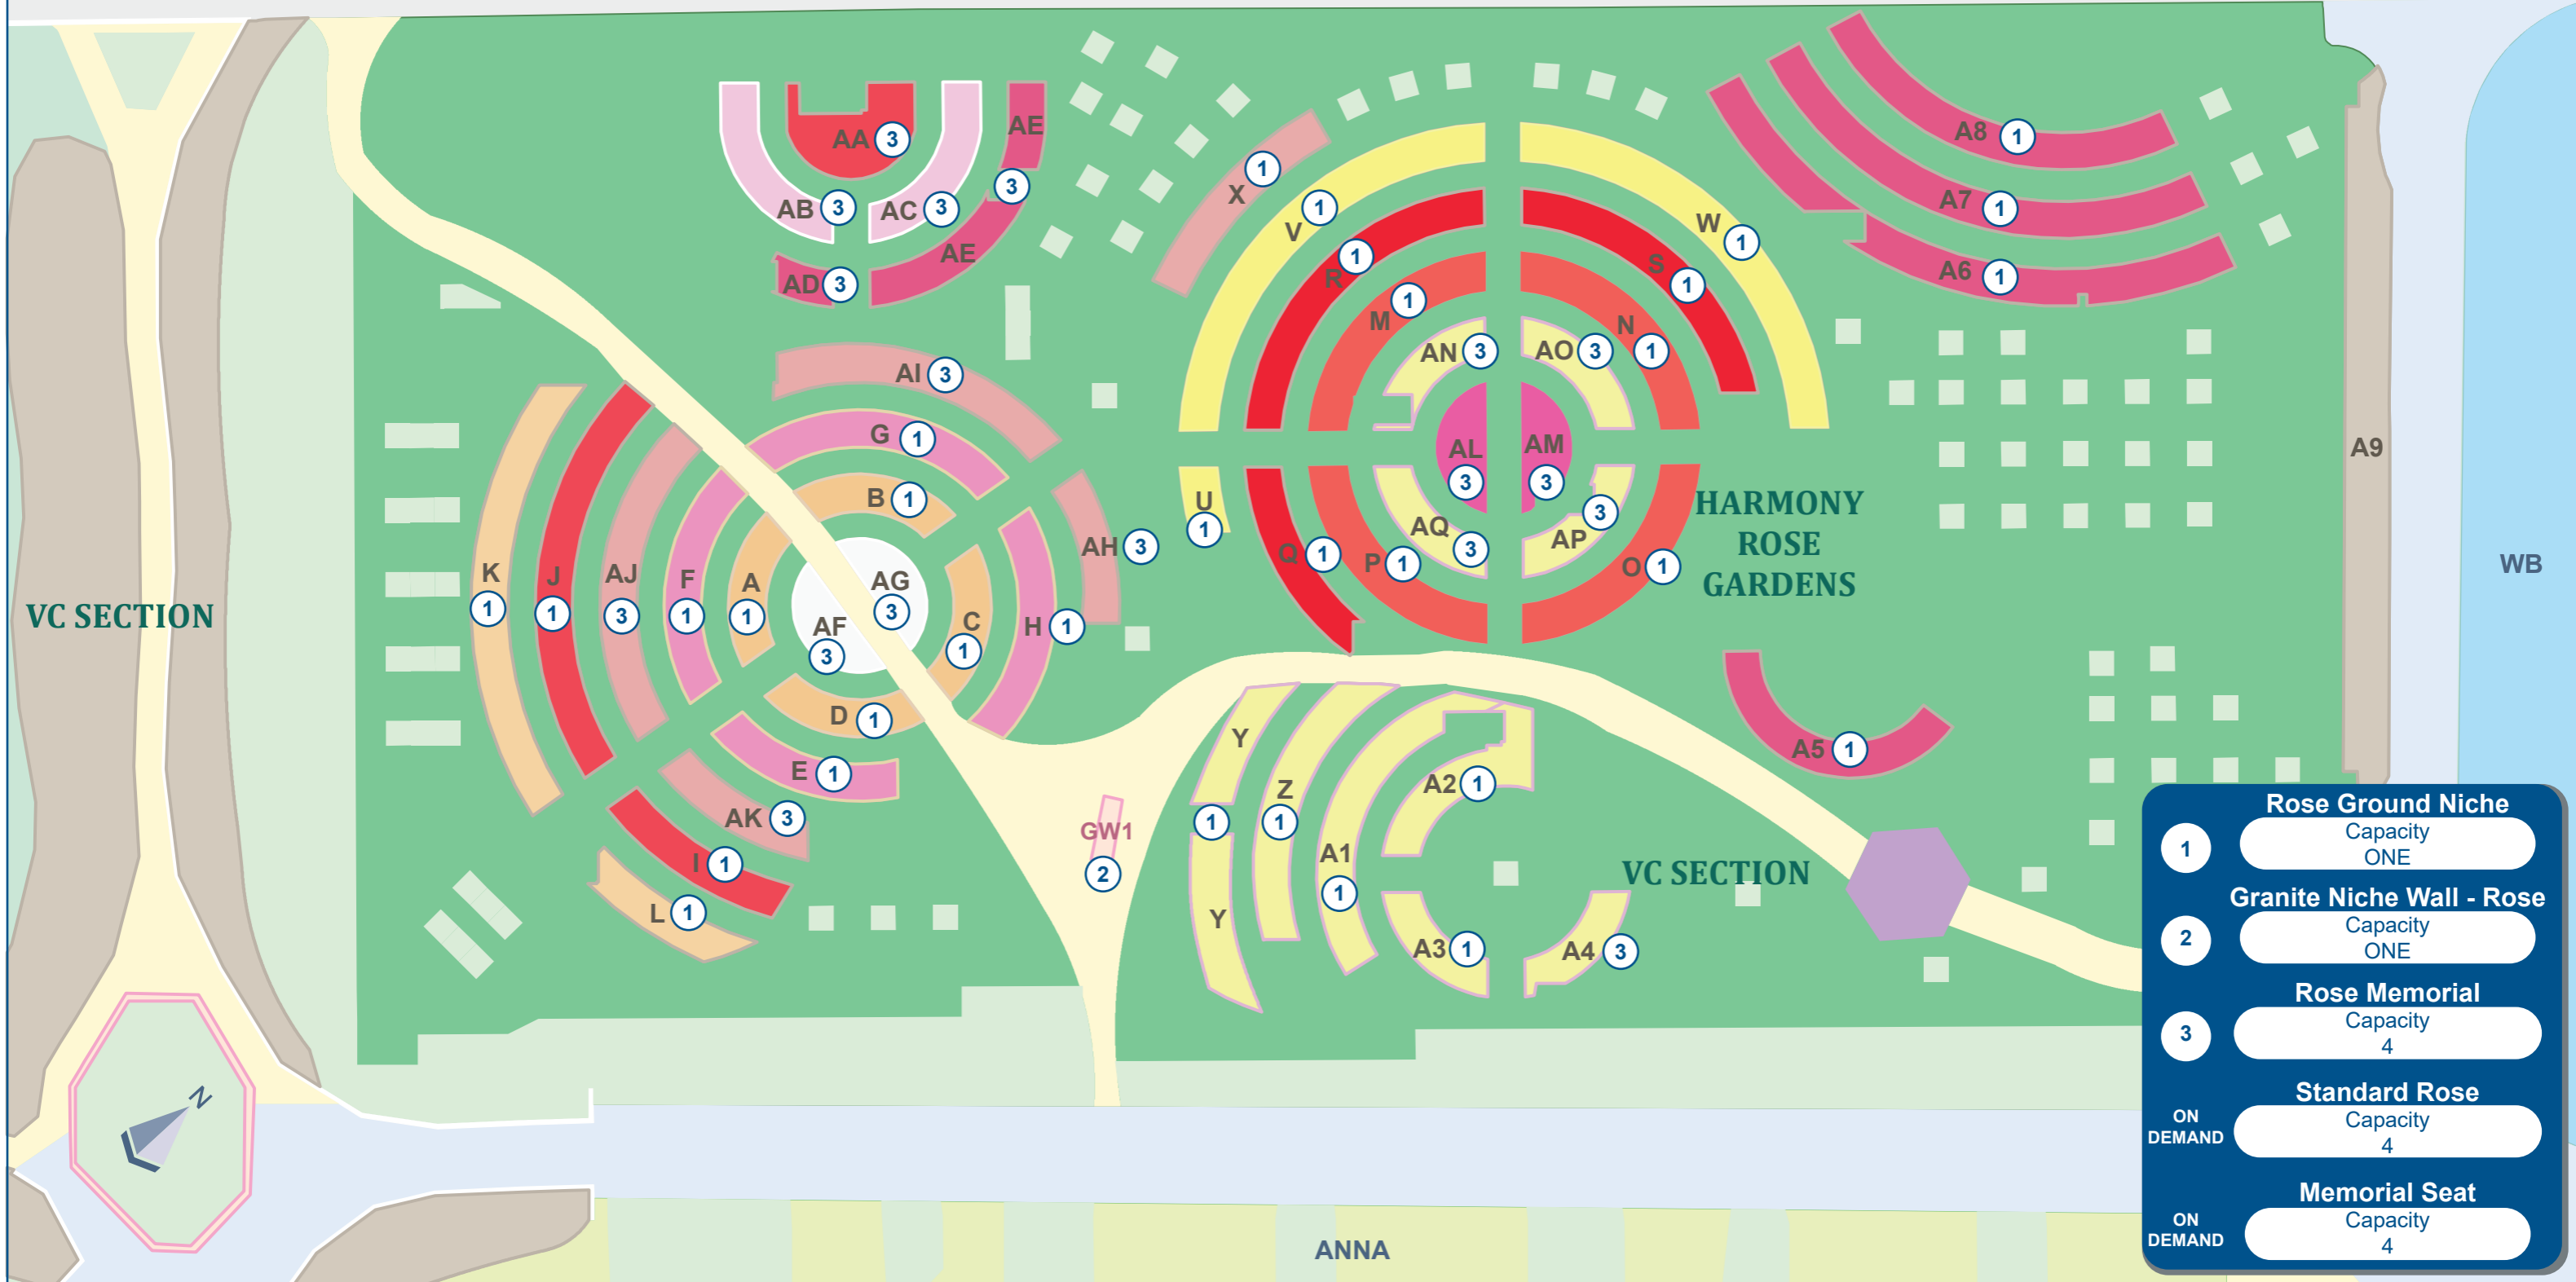

KARRAKATTA CEMETERY

KILLARA GARDENS

YC

For product guide please refer to MEMORIALS brochure.
Call 1300 793 109 ext.1 to book a memorial selection appointment.

DAVID BRAND DRIVE

1	Rose Ground Niche Capacity ONE
2	Granite Niche Wall - Rose Capacity ONE
3	Rose Memorial Capacity 4
ON DEMAND	Standard Rose Capacity 4
ON DEMAND	Memorial Seat Capacity 4

MAP 6A

MAP SYMBOLS

HARMONY ROSE GARDENS MEMORIAL PRODUCTS

Garden Niche Wall

METROPOLITAN CEMETERIES BOARD

Police: 131 444