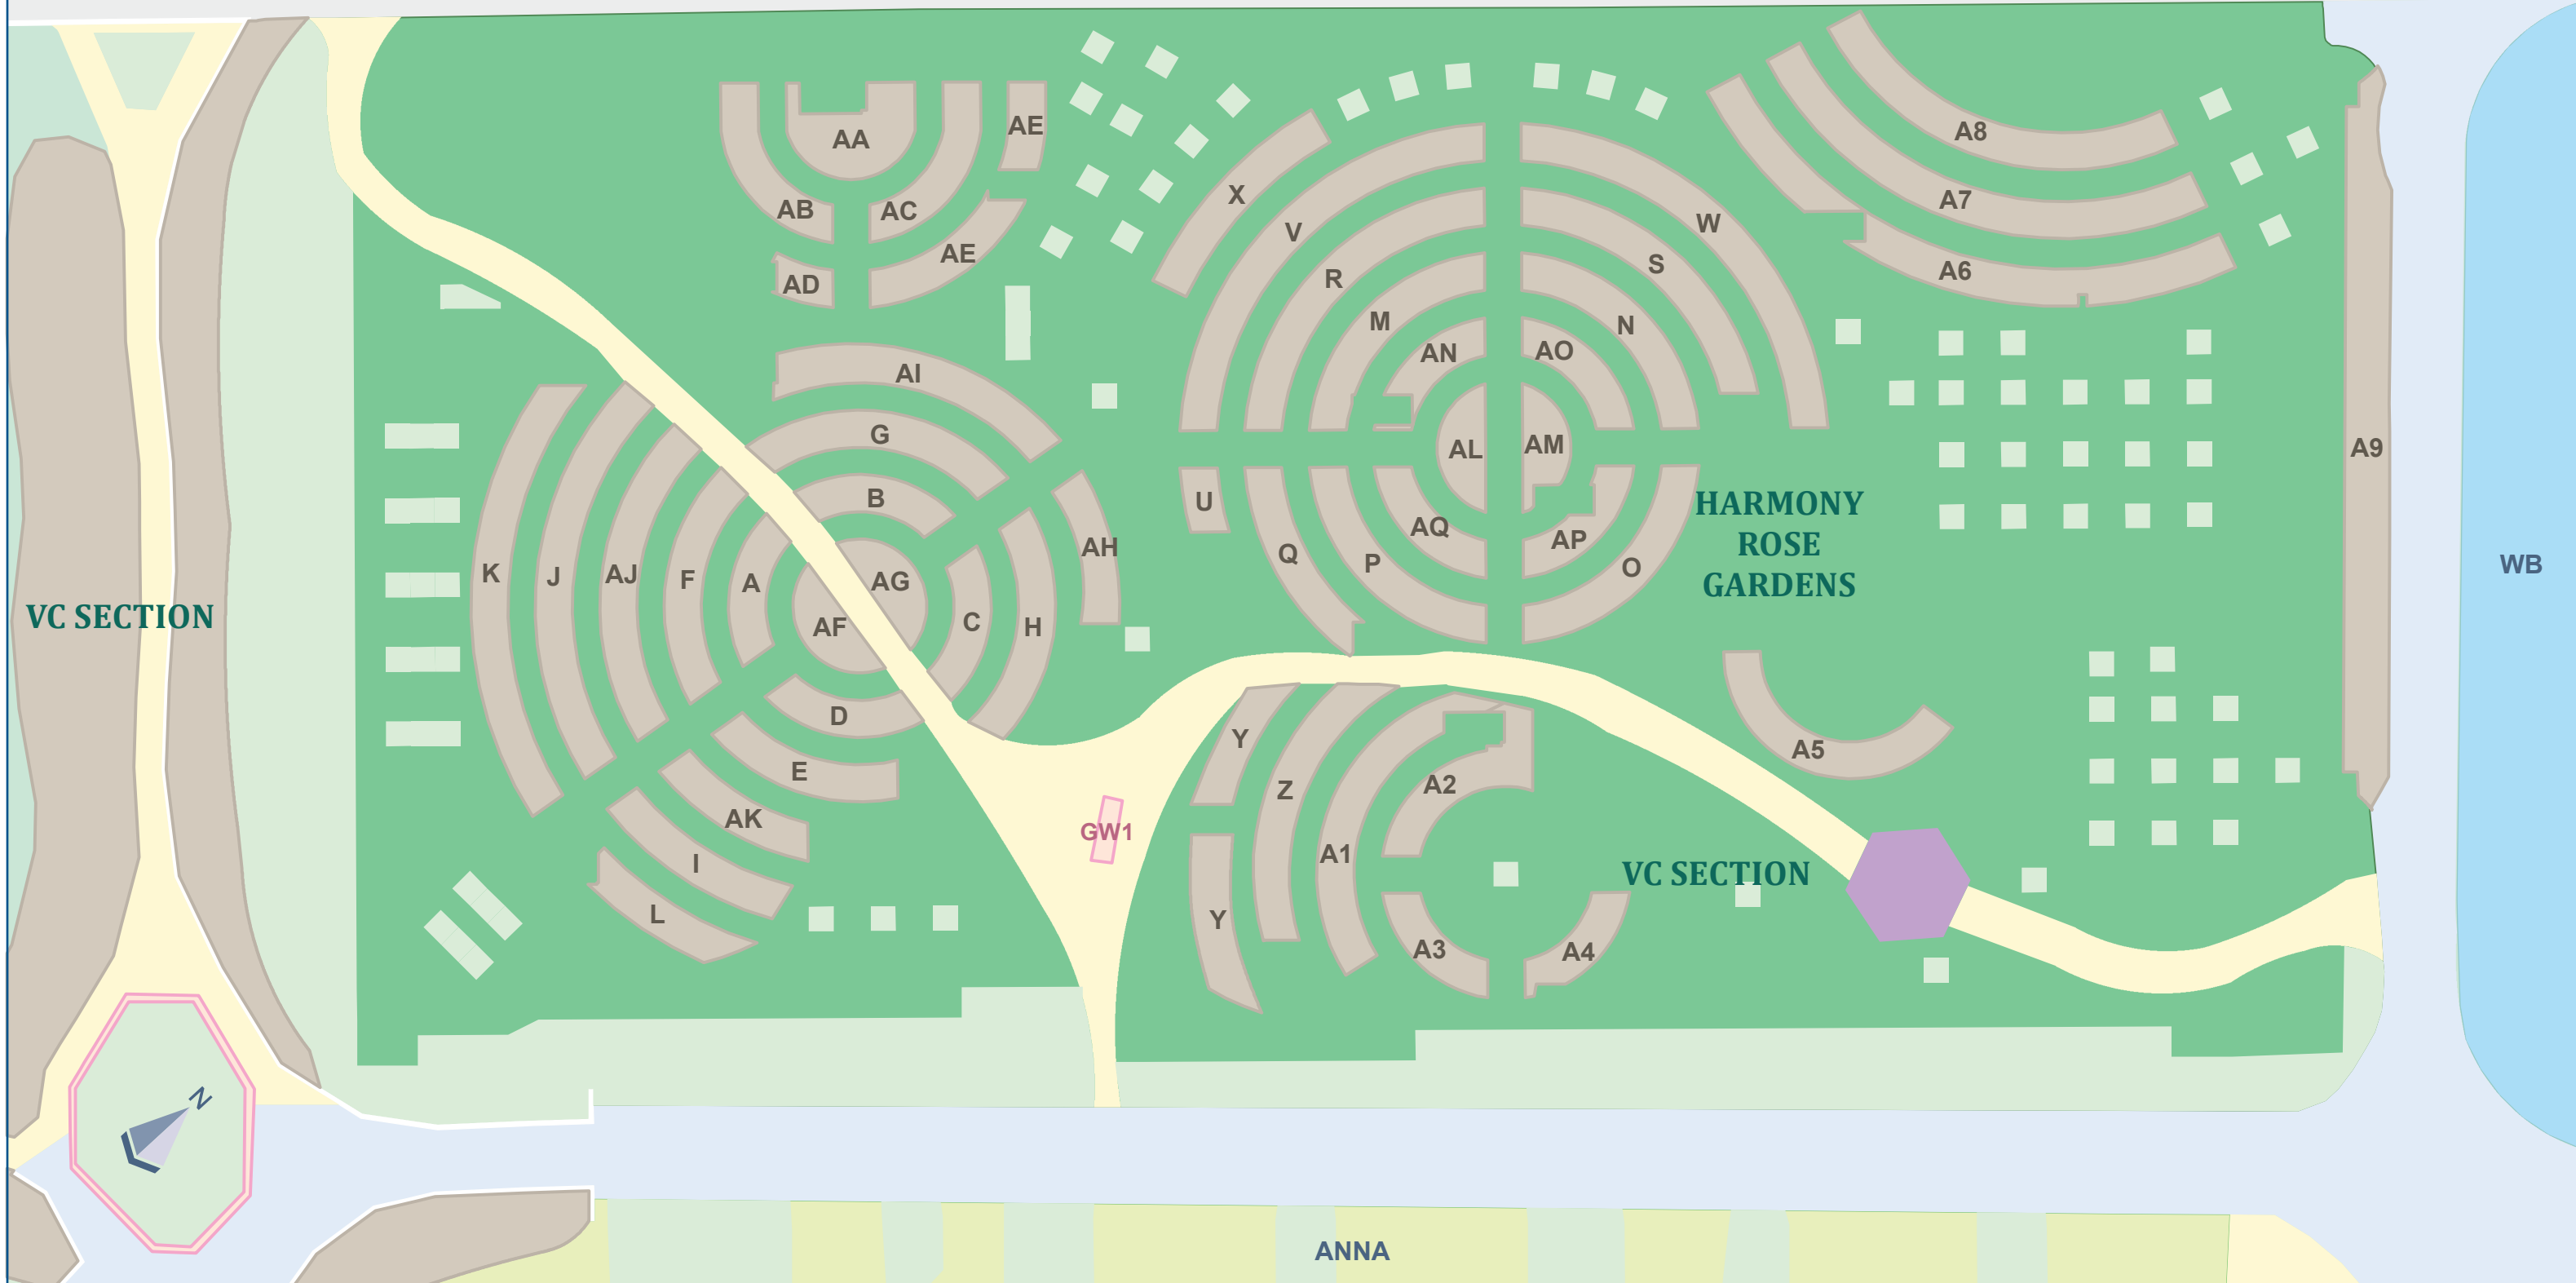

KARRAKATTA CEMETERY

KILLARA GARDENS

YC

DAVID BRAND DRIVE

VC SECTION

HARMONY ROSE GARDENS

VC SECTION

GW1

MAP 6

HARMONY ROSE GARDENS

MAP SYMBOLS

Garden

Niche Wall

METROPOLITAN CEMETERIES BOARD

Police: 131 444