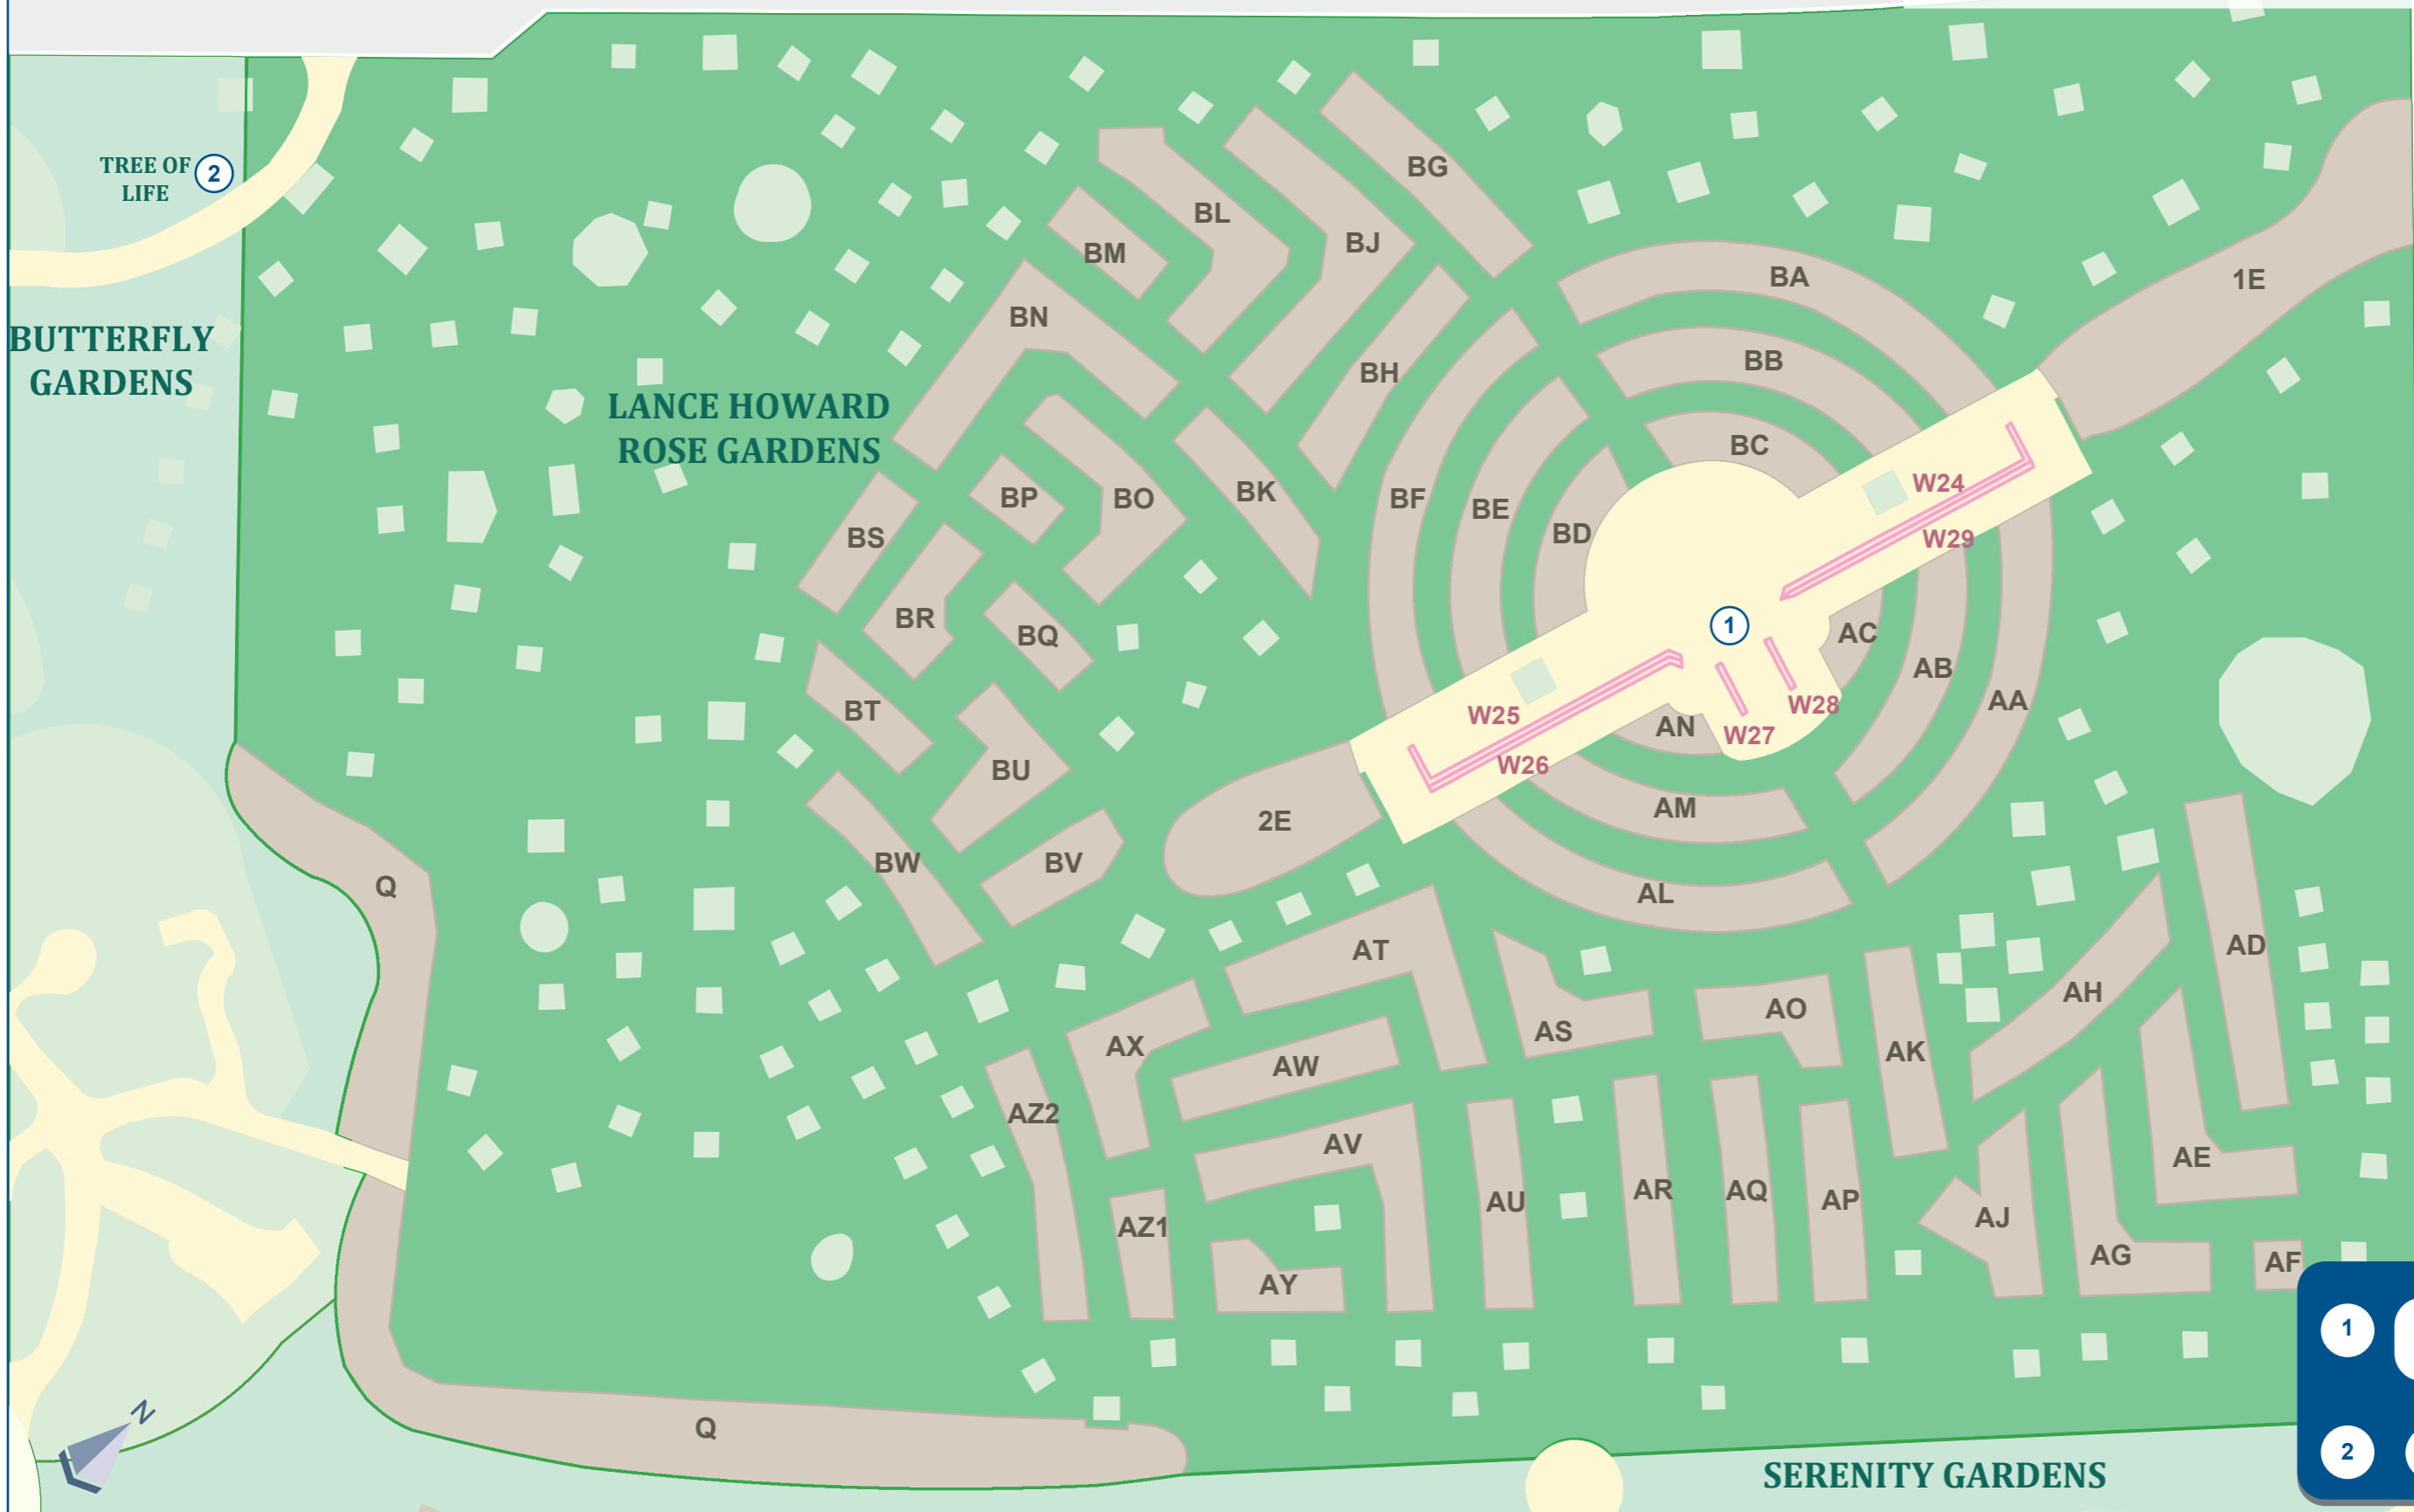

KARRAKATTA CEMETERY

JOHN CURTIN AVENUE

For product guide please refer to MEMORIALS brochure.
Call 1300 793 109 ext.1 to book a memorial selection appointment.

SHEA ROAD
ROMAN CATHOLIC
CA

Brick Niche Wall
 1 Single - Capacity 1
 Double - Capacity 2

Tree of Life
 2 Capacity ONE