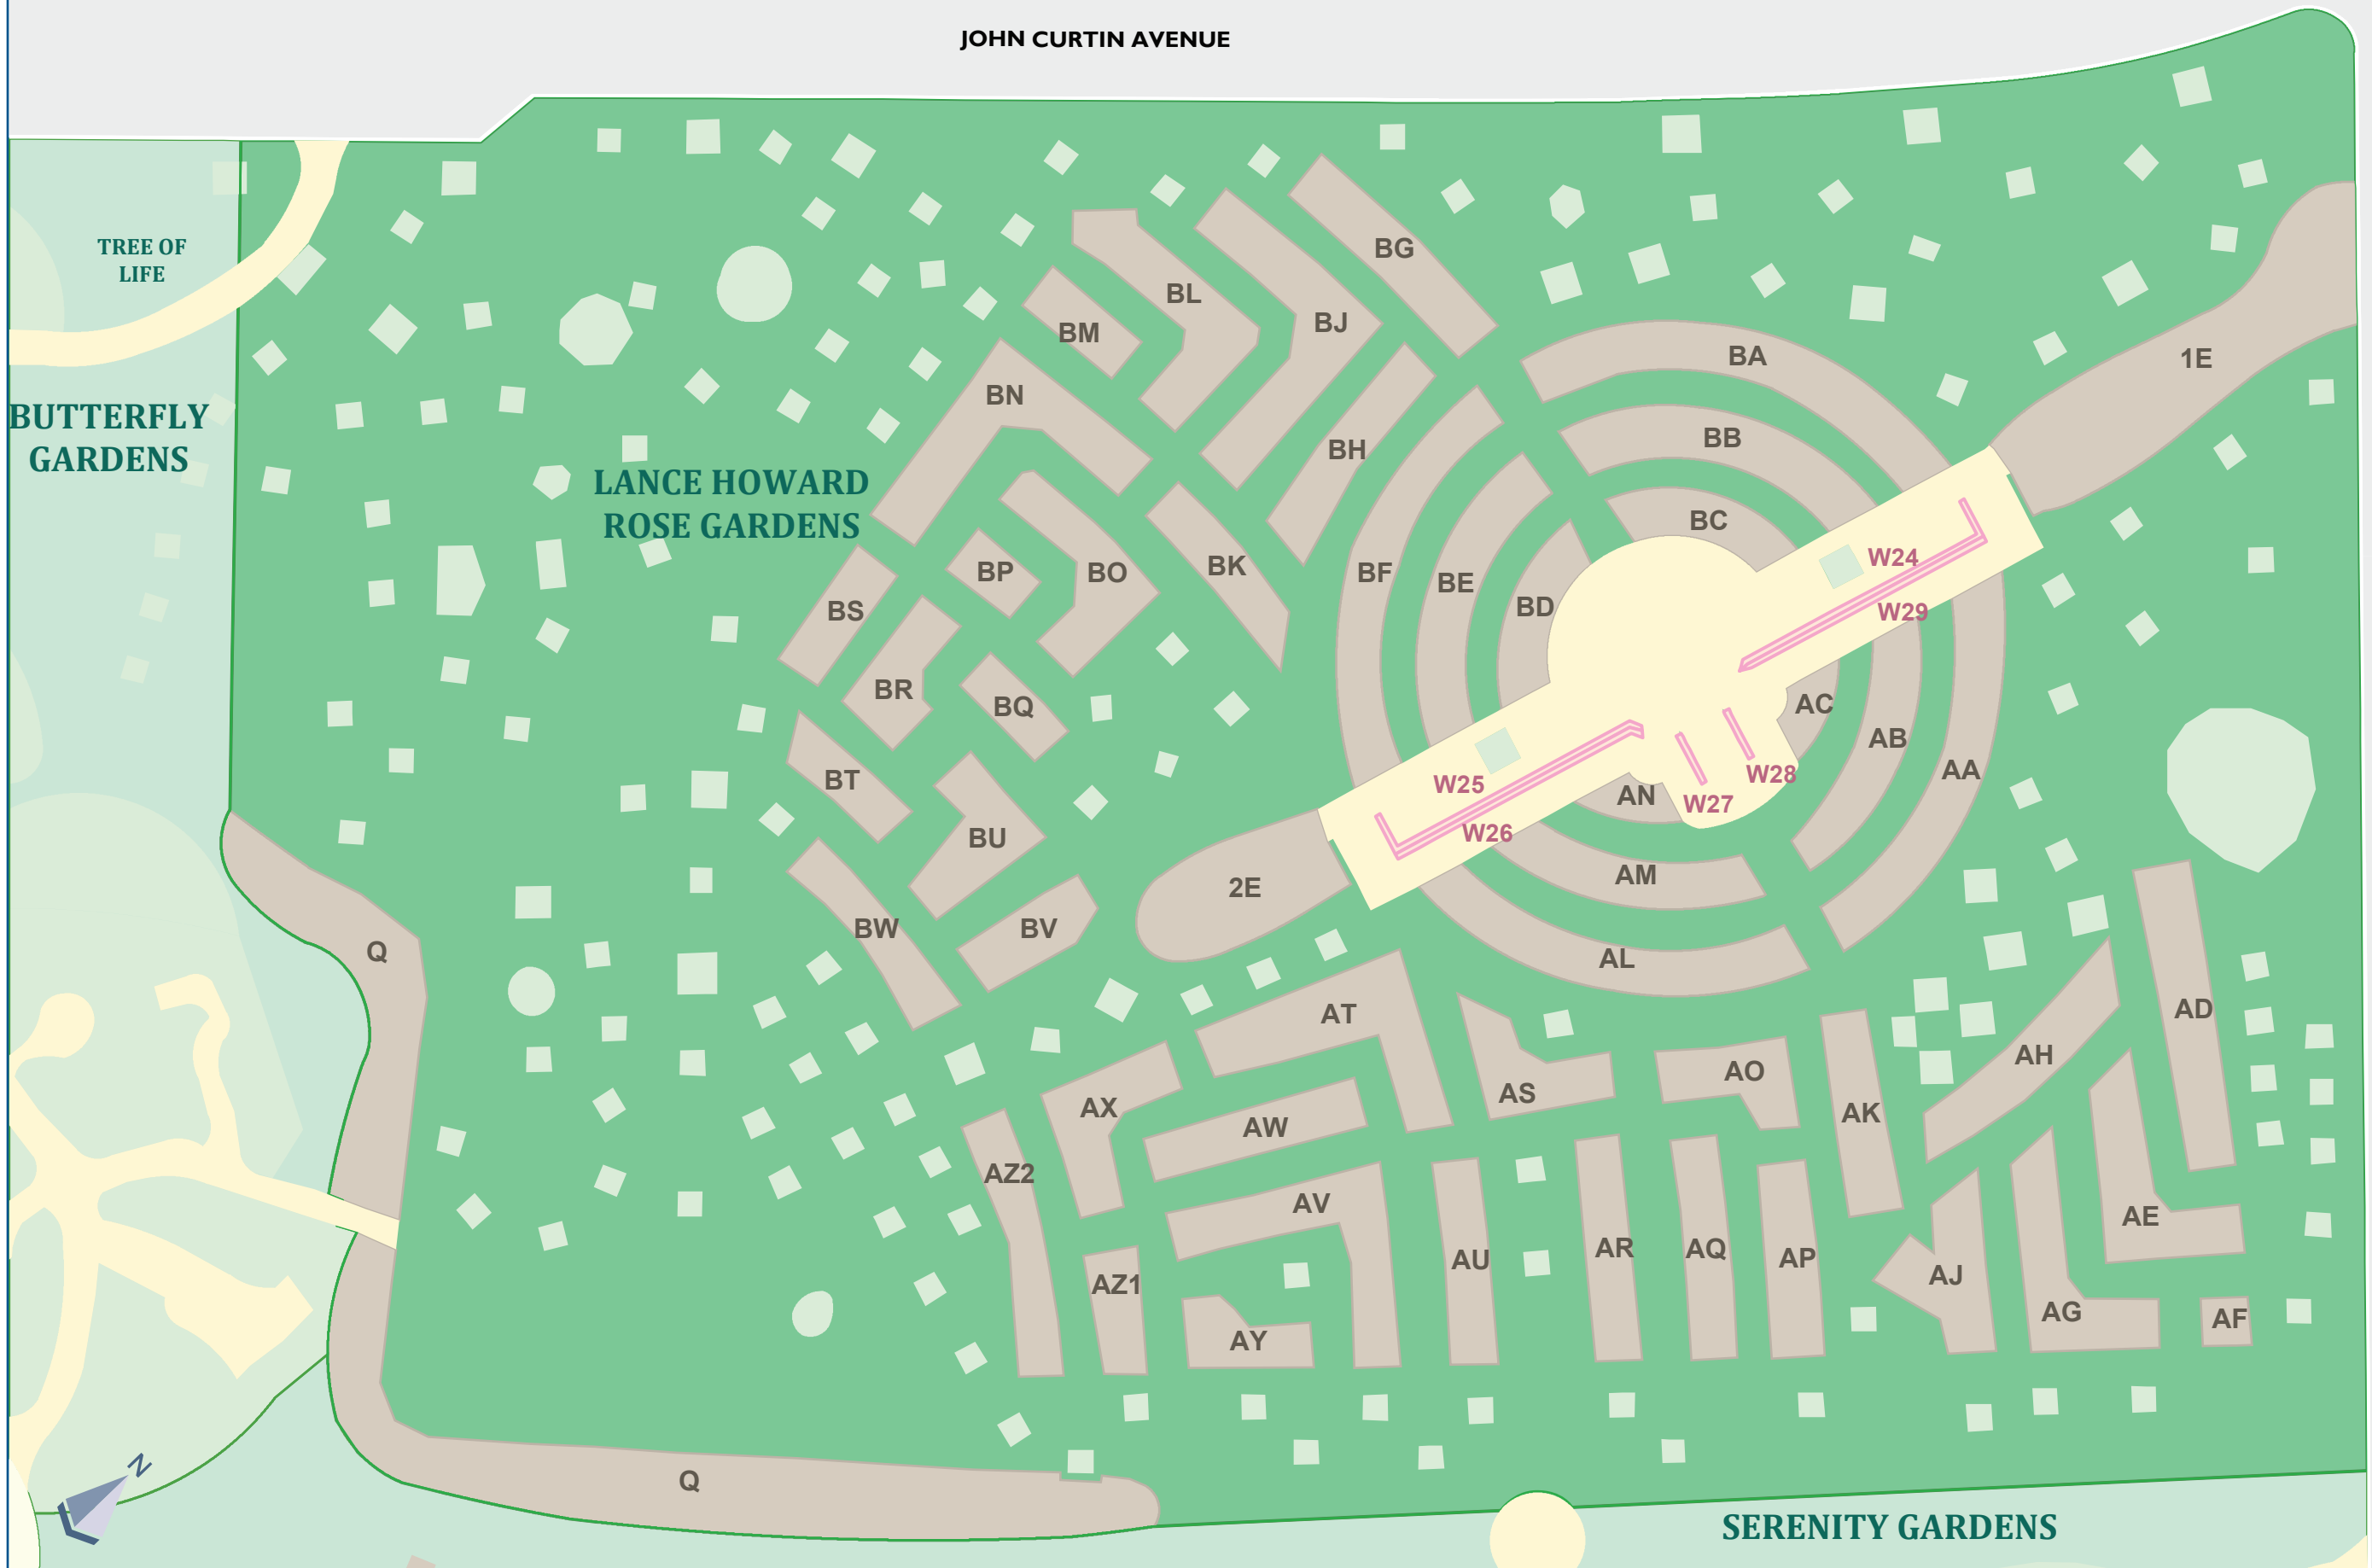

# KARRAKATTA CEMETERY

JOHN CURTIN AVENUE

ROMAN CATHOLIC  
CA

SHEA ROAD

SERENITY GARDENS

MAP 4I

MAP SYMBOLS

LANCE HOWARD  
ROSE GARDENS

Garden

Wall

METROPOLITAN  
CEMETERIES BOARD

Police: 131 444