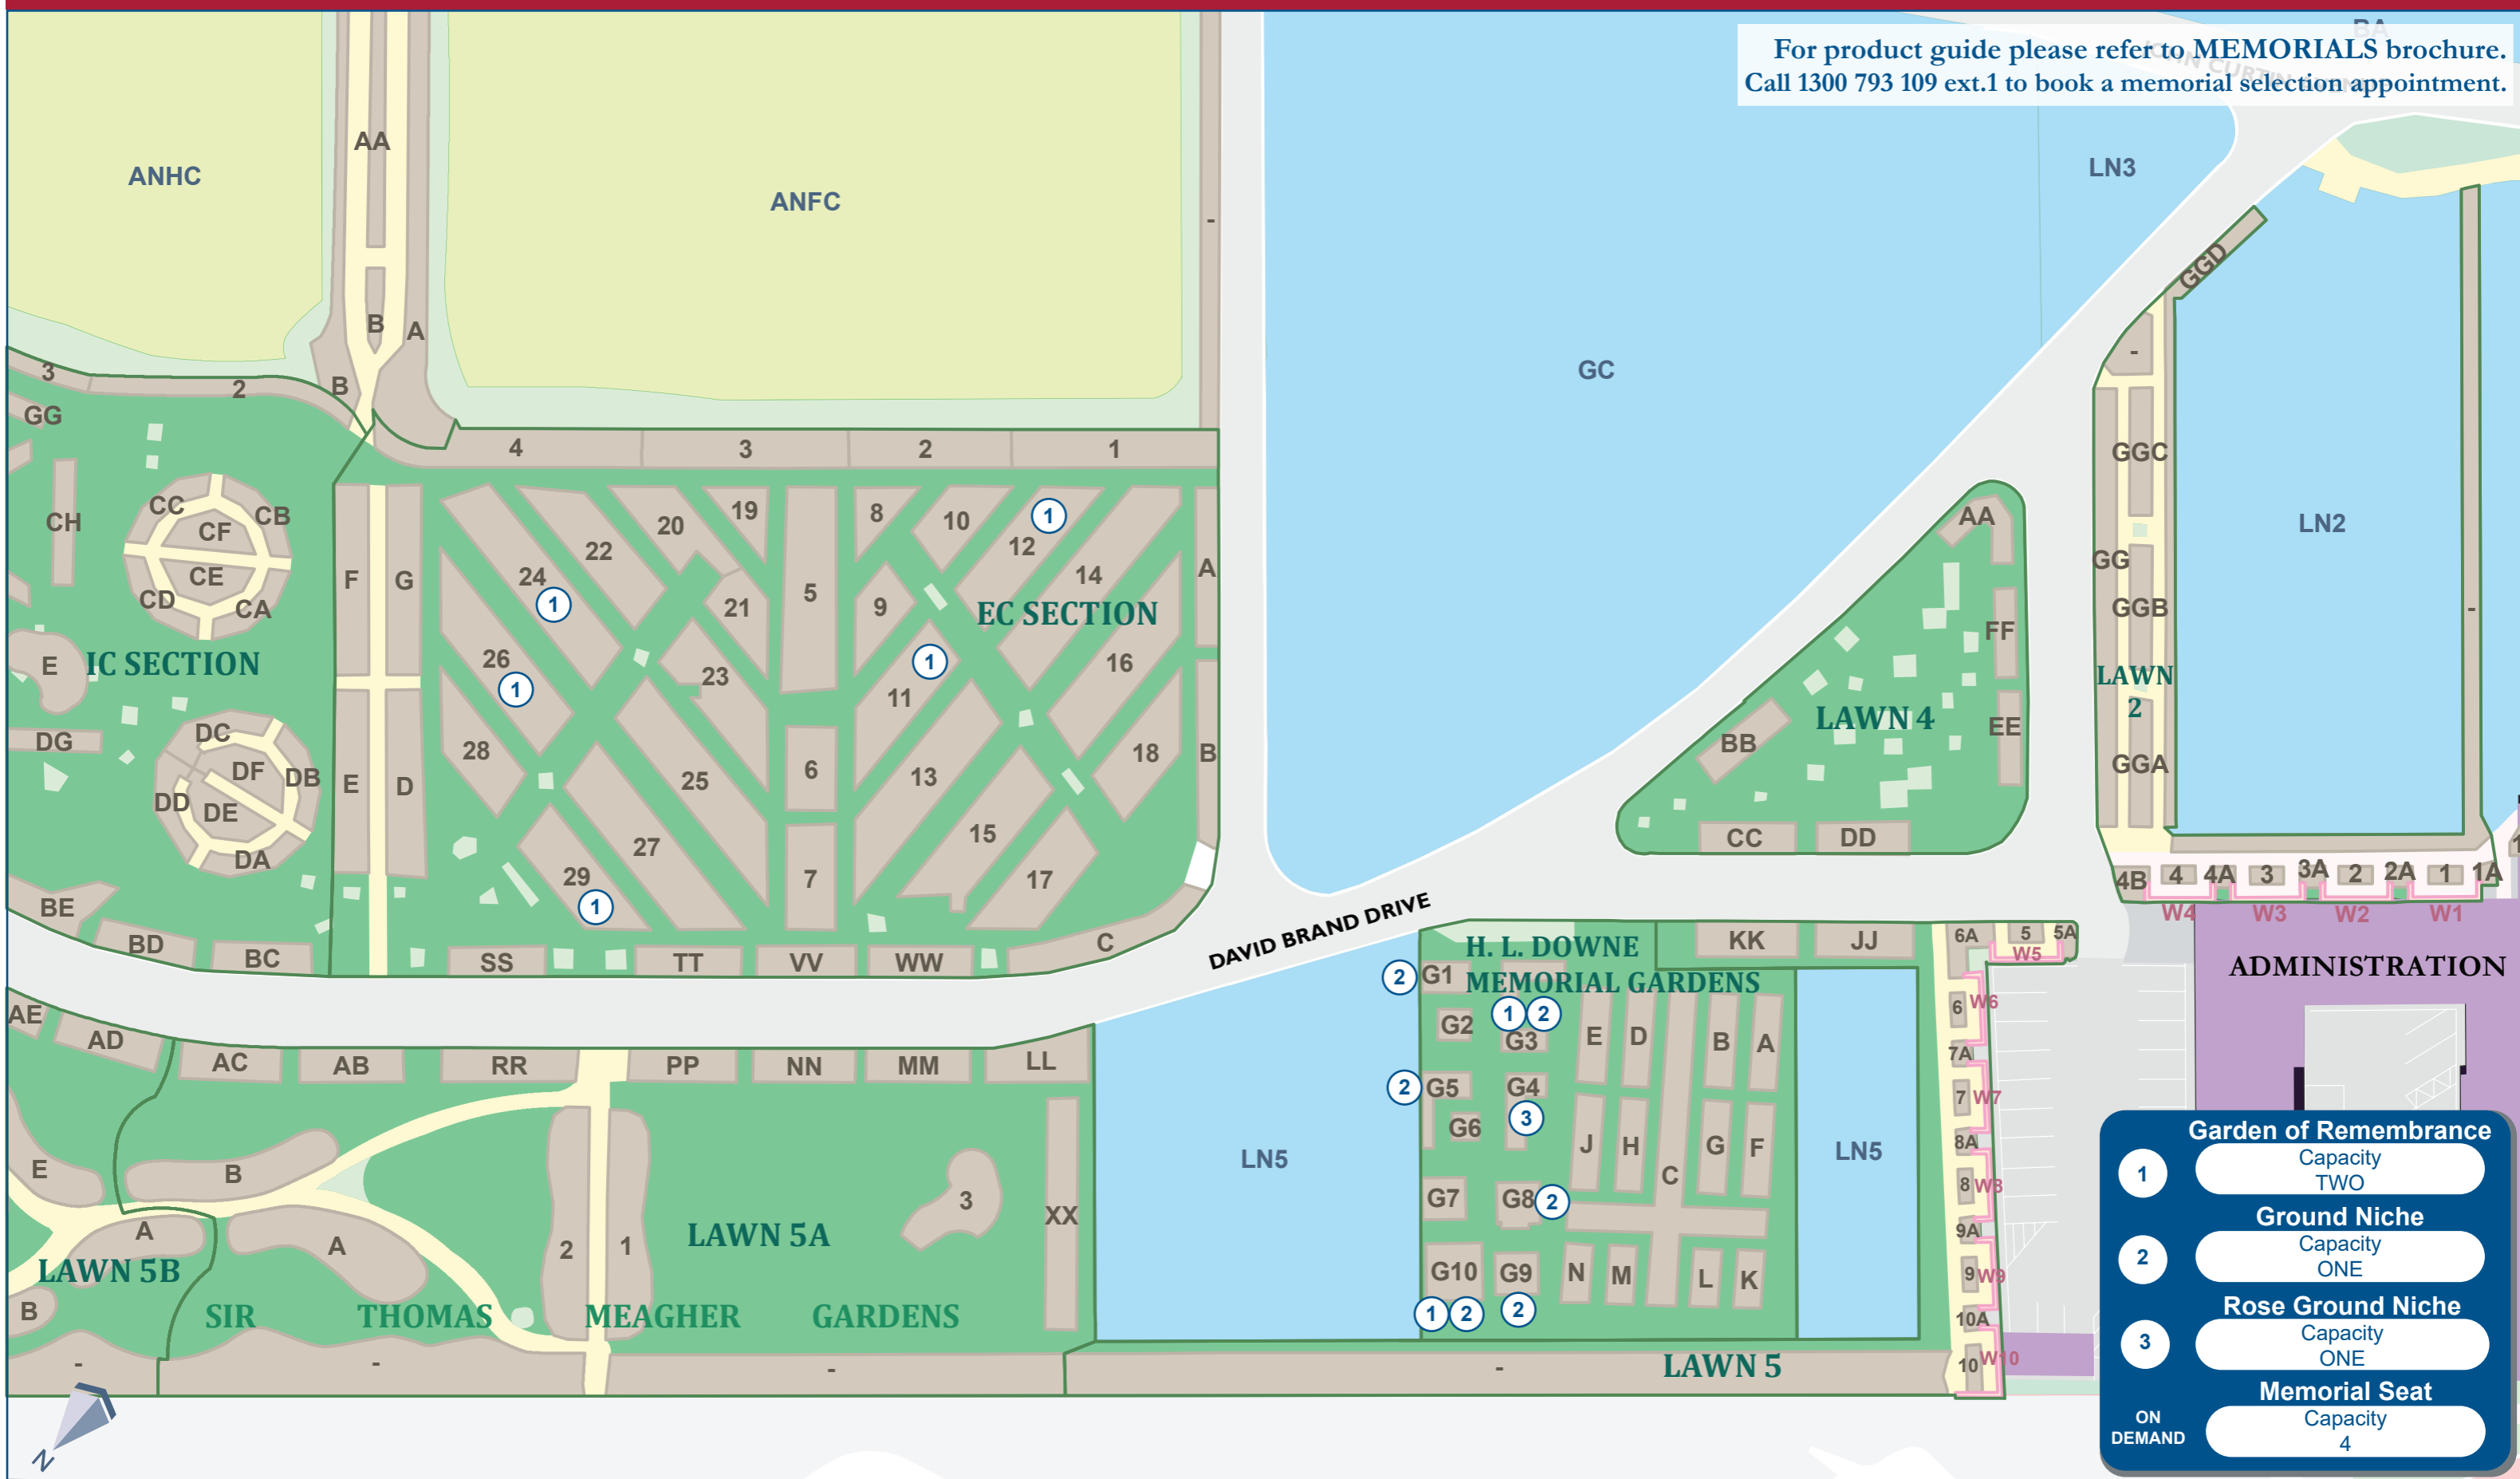

KARRAKATTA CEMETERY

For product guide please refer to MEMORIALS brochure.
Call 1300 793 109 ext.1 to book a memorial selection appointment.

Garden of Remembrance

- 1 Capacity TWO
- 2 Ground Niche Capacity ONE
- 3 Rose Ground Niche Capacity ONE
- ON DEMAND Memorial Seat Capacity 4