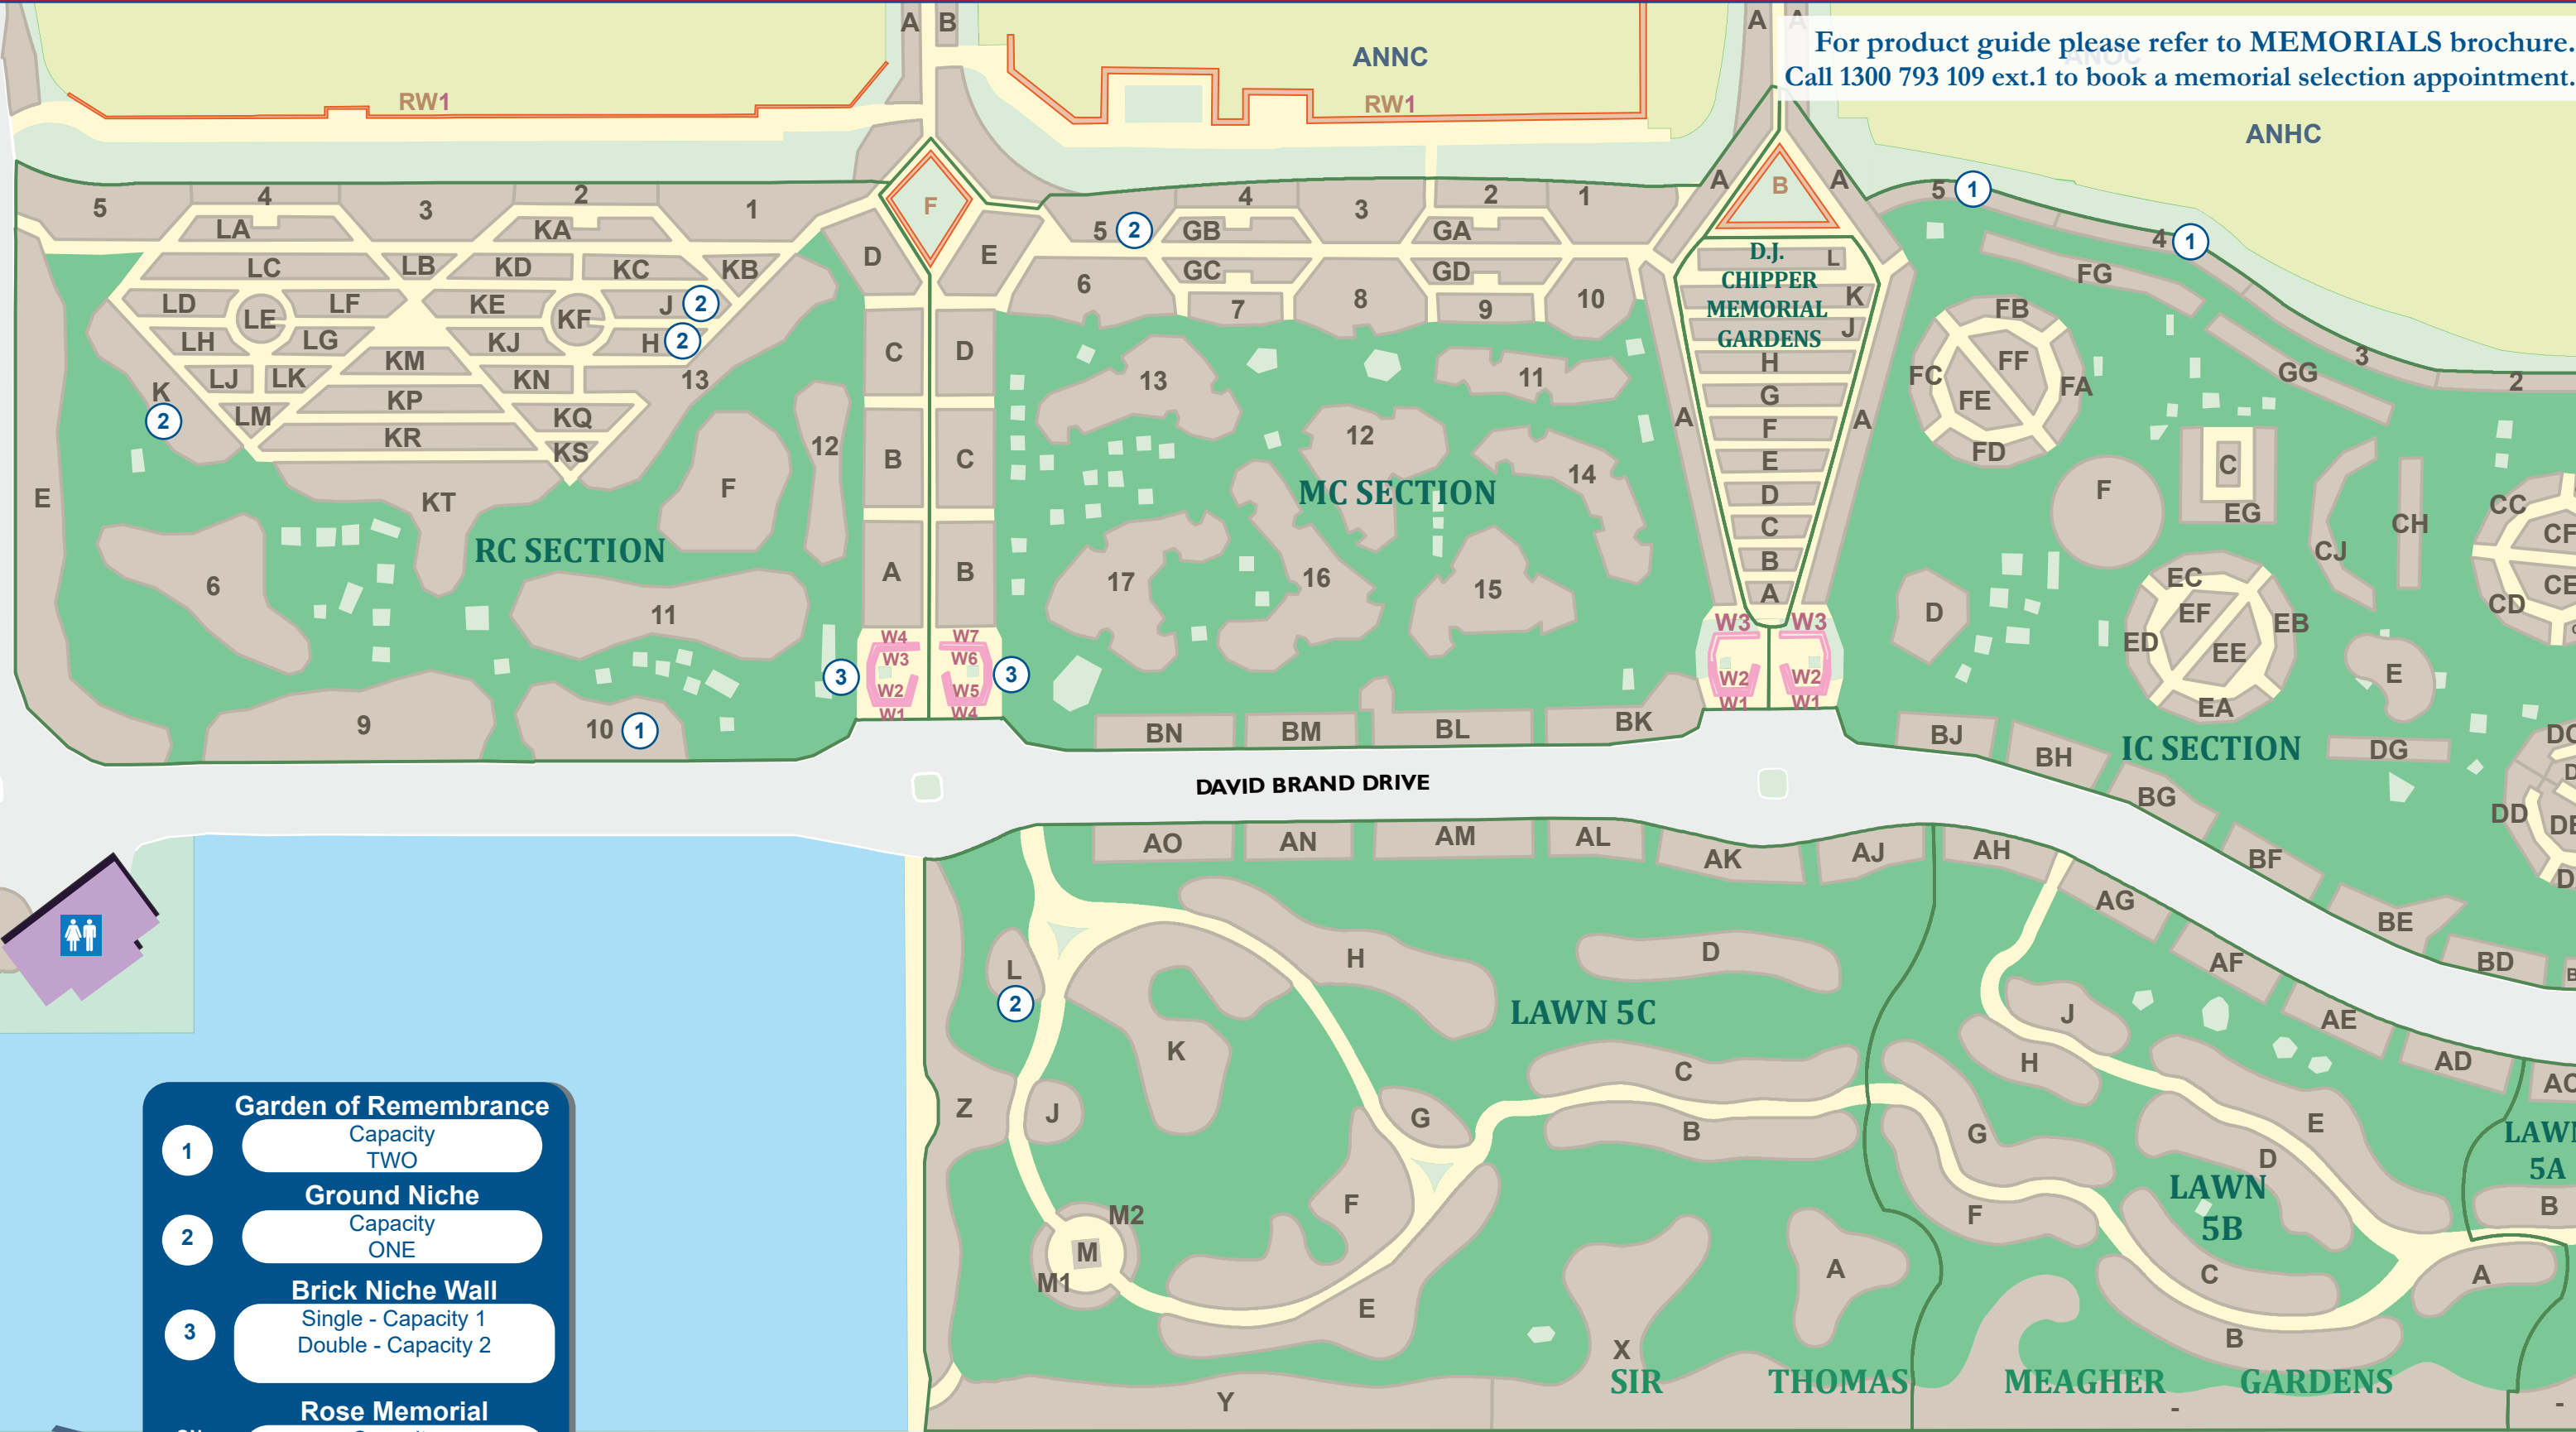

# KARRAKATTA CEMETERY

For product guide please refer to MEMORIALS brochure.  
Call 1300 793 109 ext.1 to book a memorial selection appointment.

**Garden of Remembrance**  
Capacity TWO

**Ground Niche**  
Capacity ONE

**Brick Niche Wall**  
Single - Capacity 1  
Double - Capacity 2

**Rose Memorial**  
Capacity 4

ON DEMAND

MAP 31A  
**NORTH EAST  
MEMORIAL GARDENS  
MEMORIAL PRODUCTS**

MAP SYMBOLS

- Garden
- Niche Wall
- Memorial Wall

METROPOLITAN  
CEMETERIES BOARD

Police: 131 444