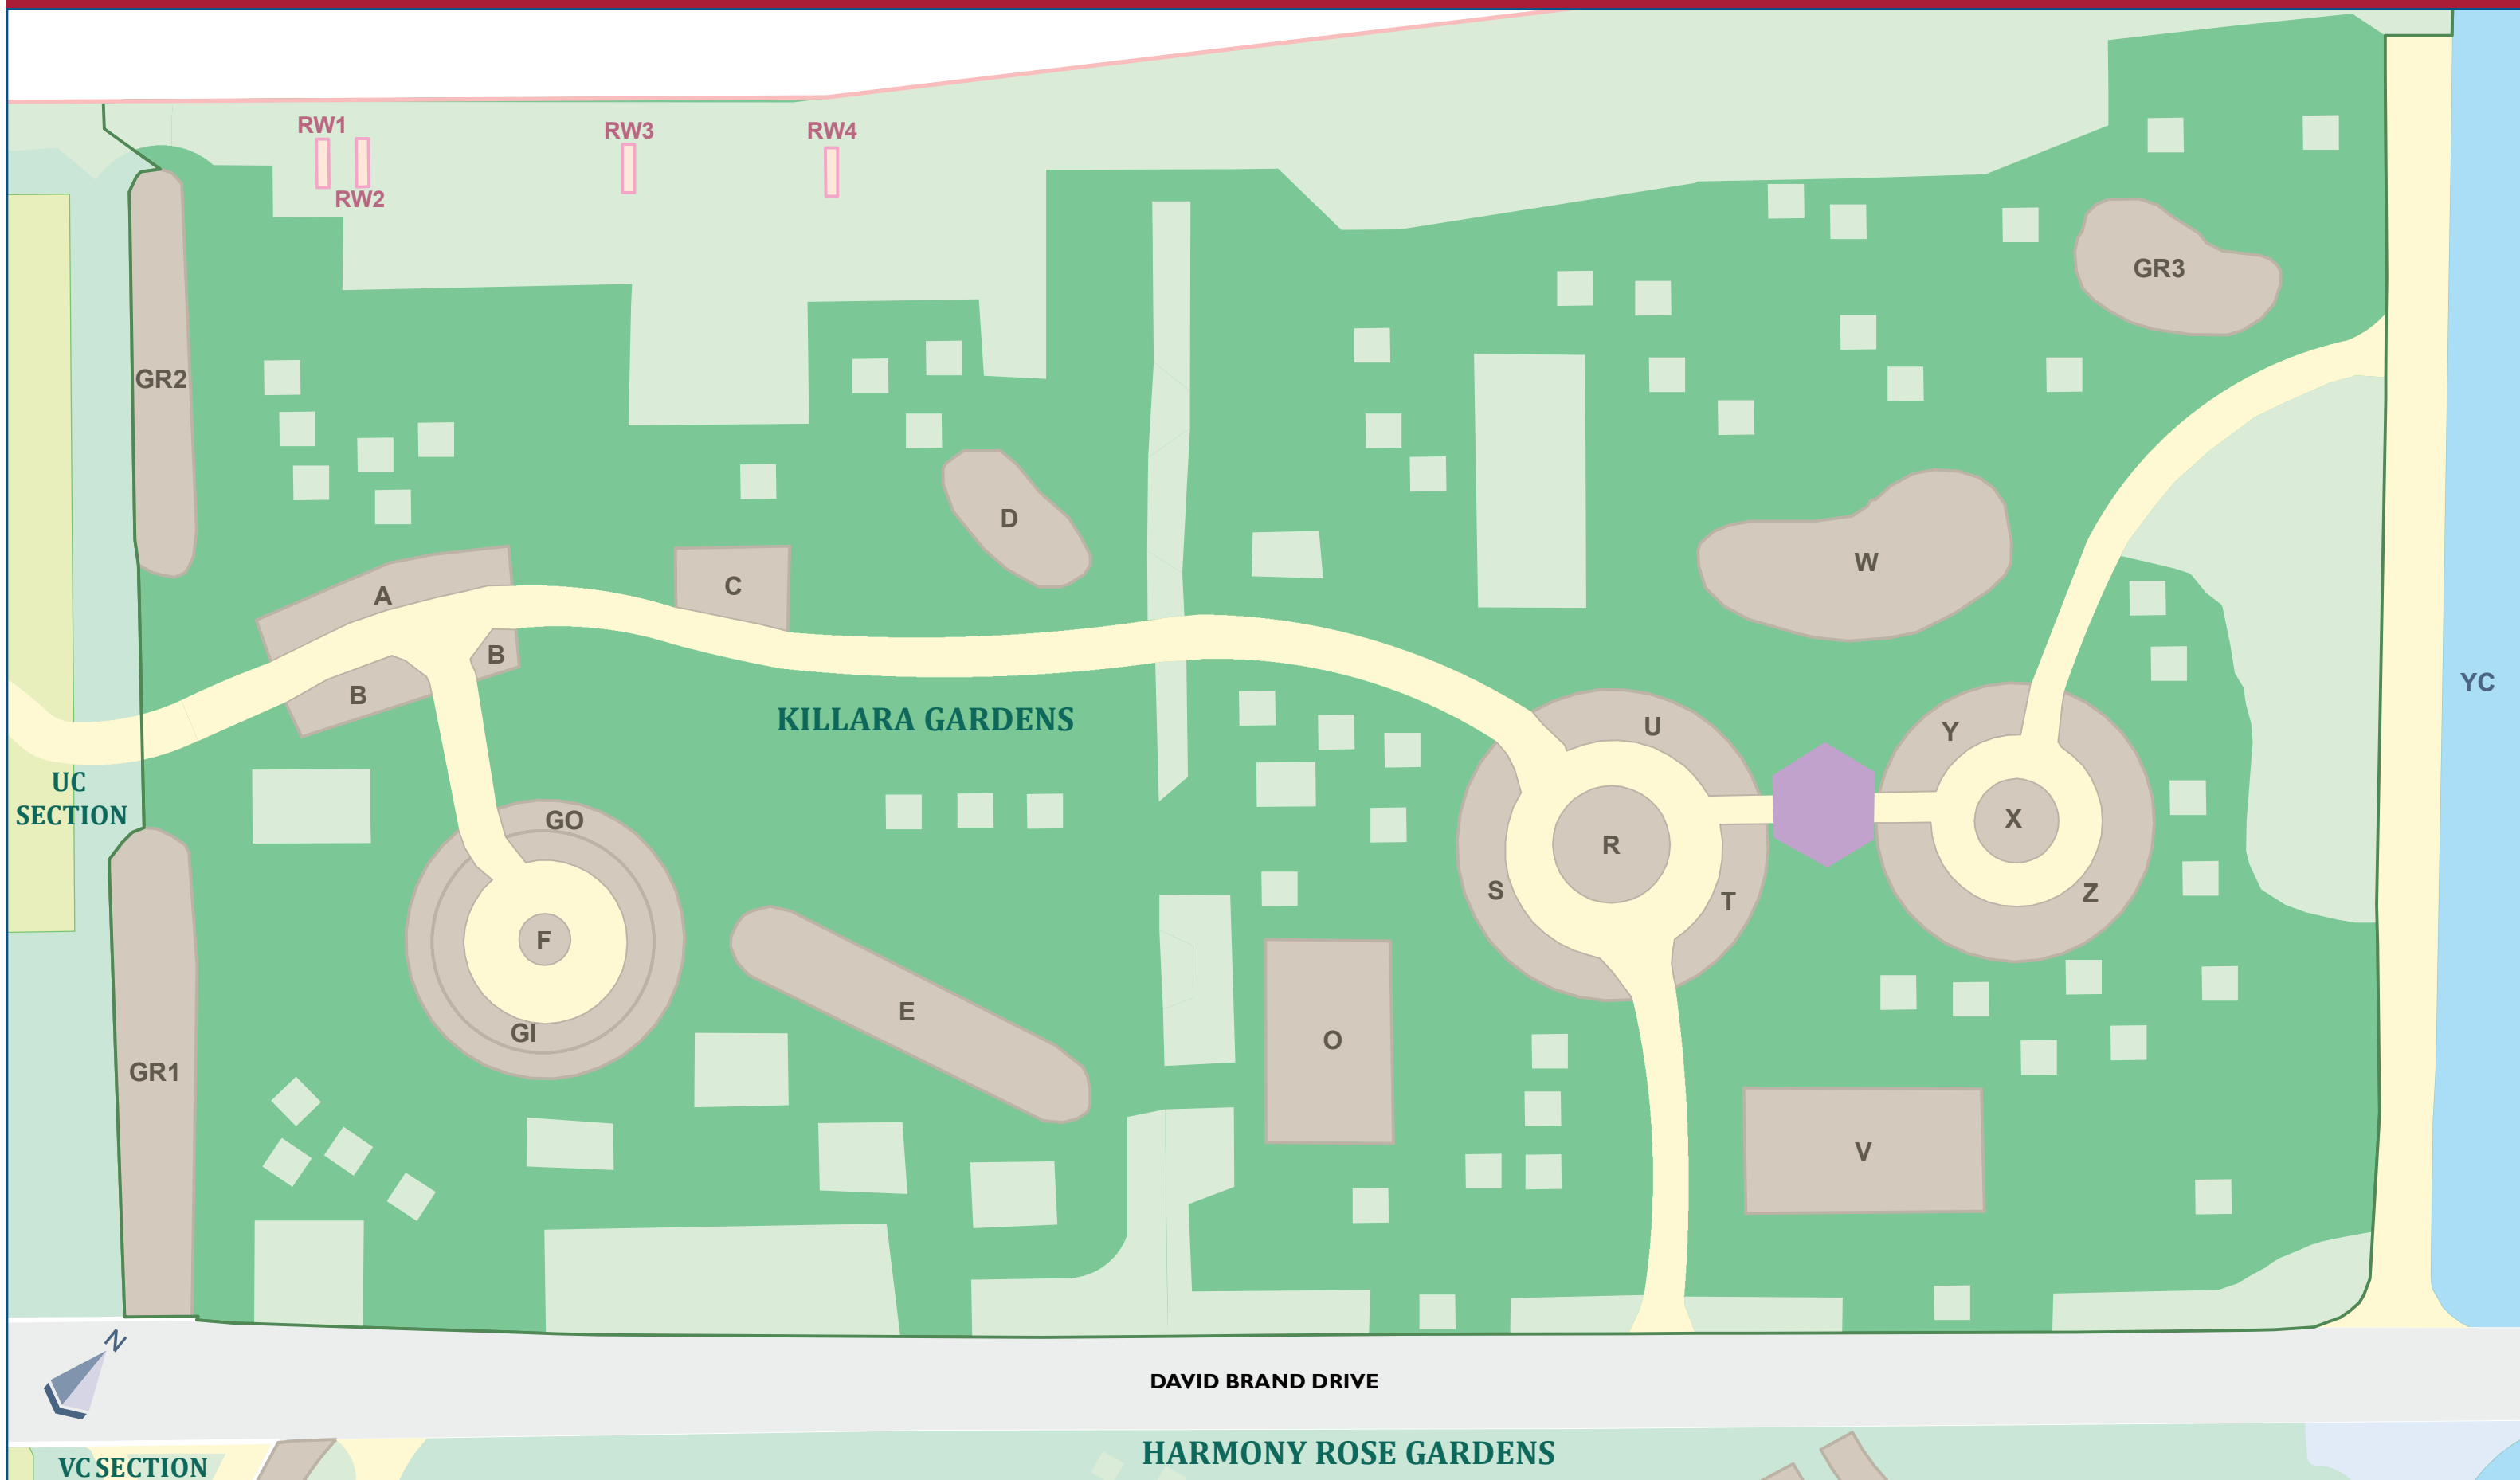

KARRAKATTA CEMETERY

MAP 2

KILLARA GARDENS

MAP SYMBOLS

 Garden

 Memorial Wall

METROPOLITAN
CEMETERIES BOARD

Police: 131 444