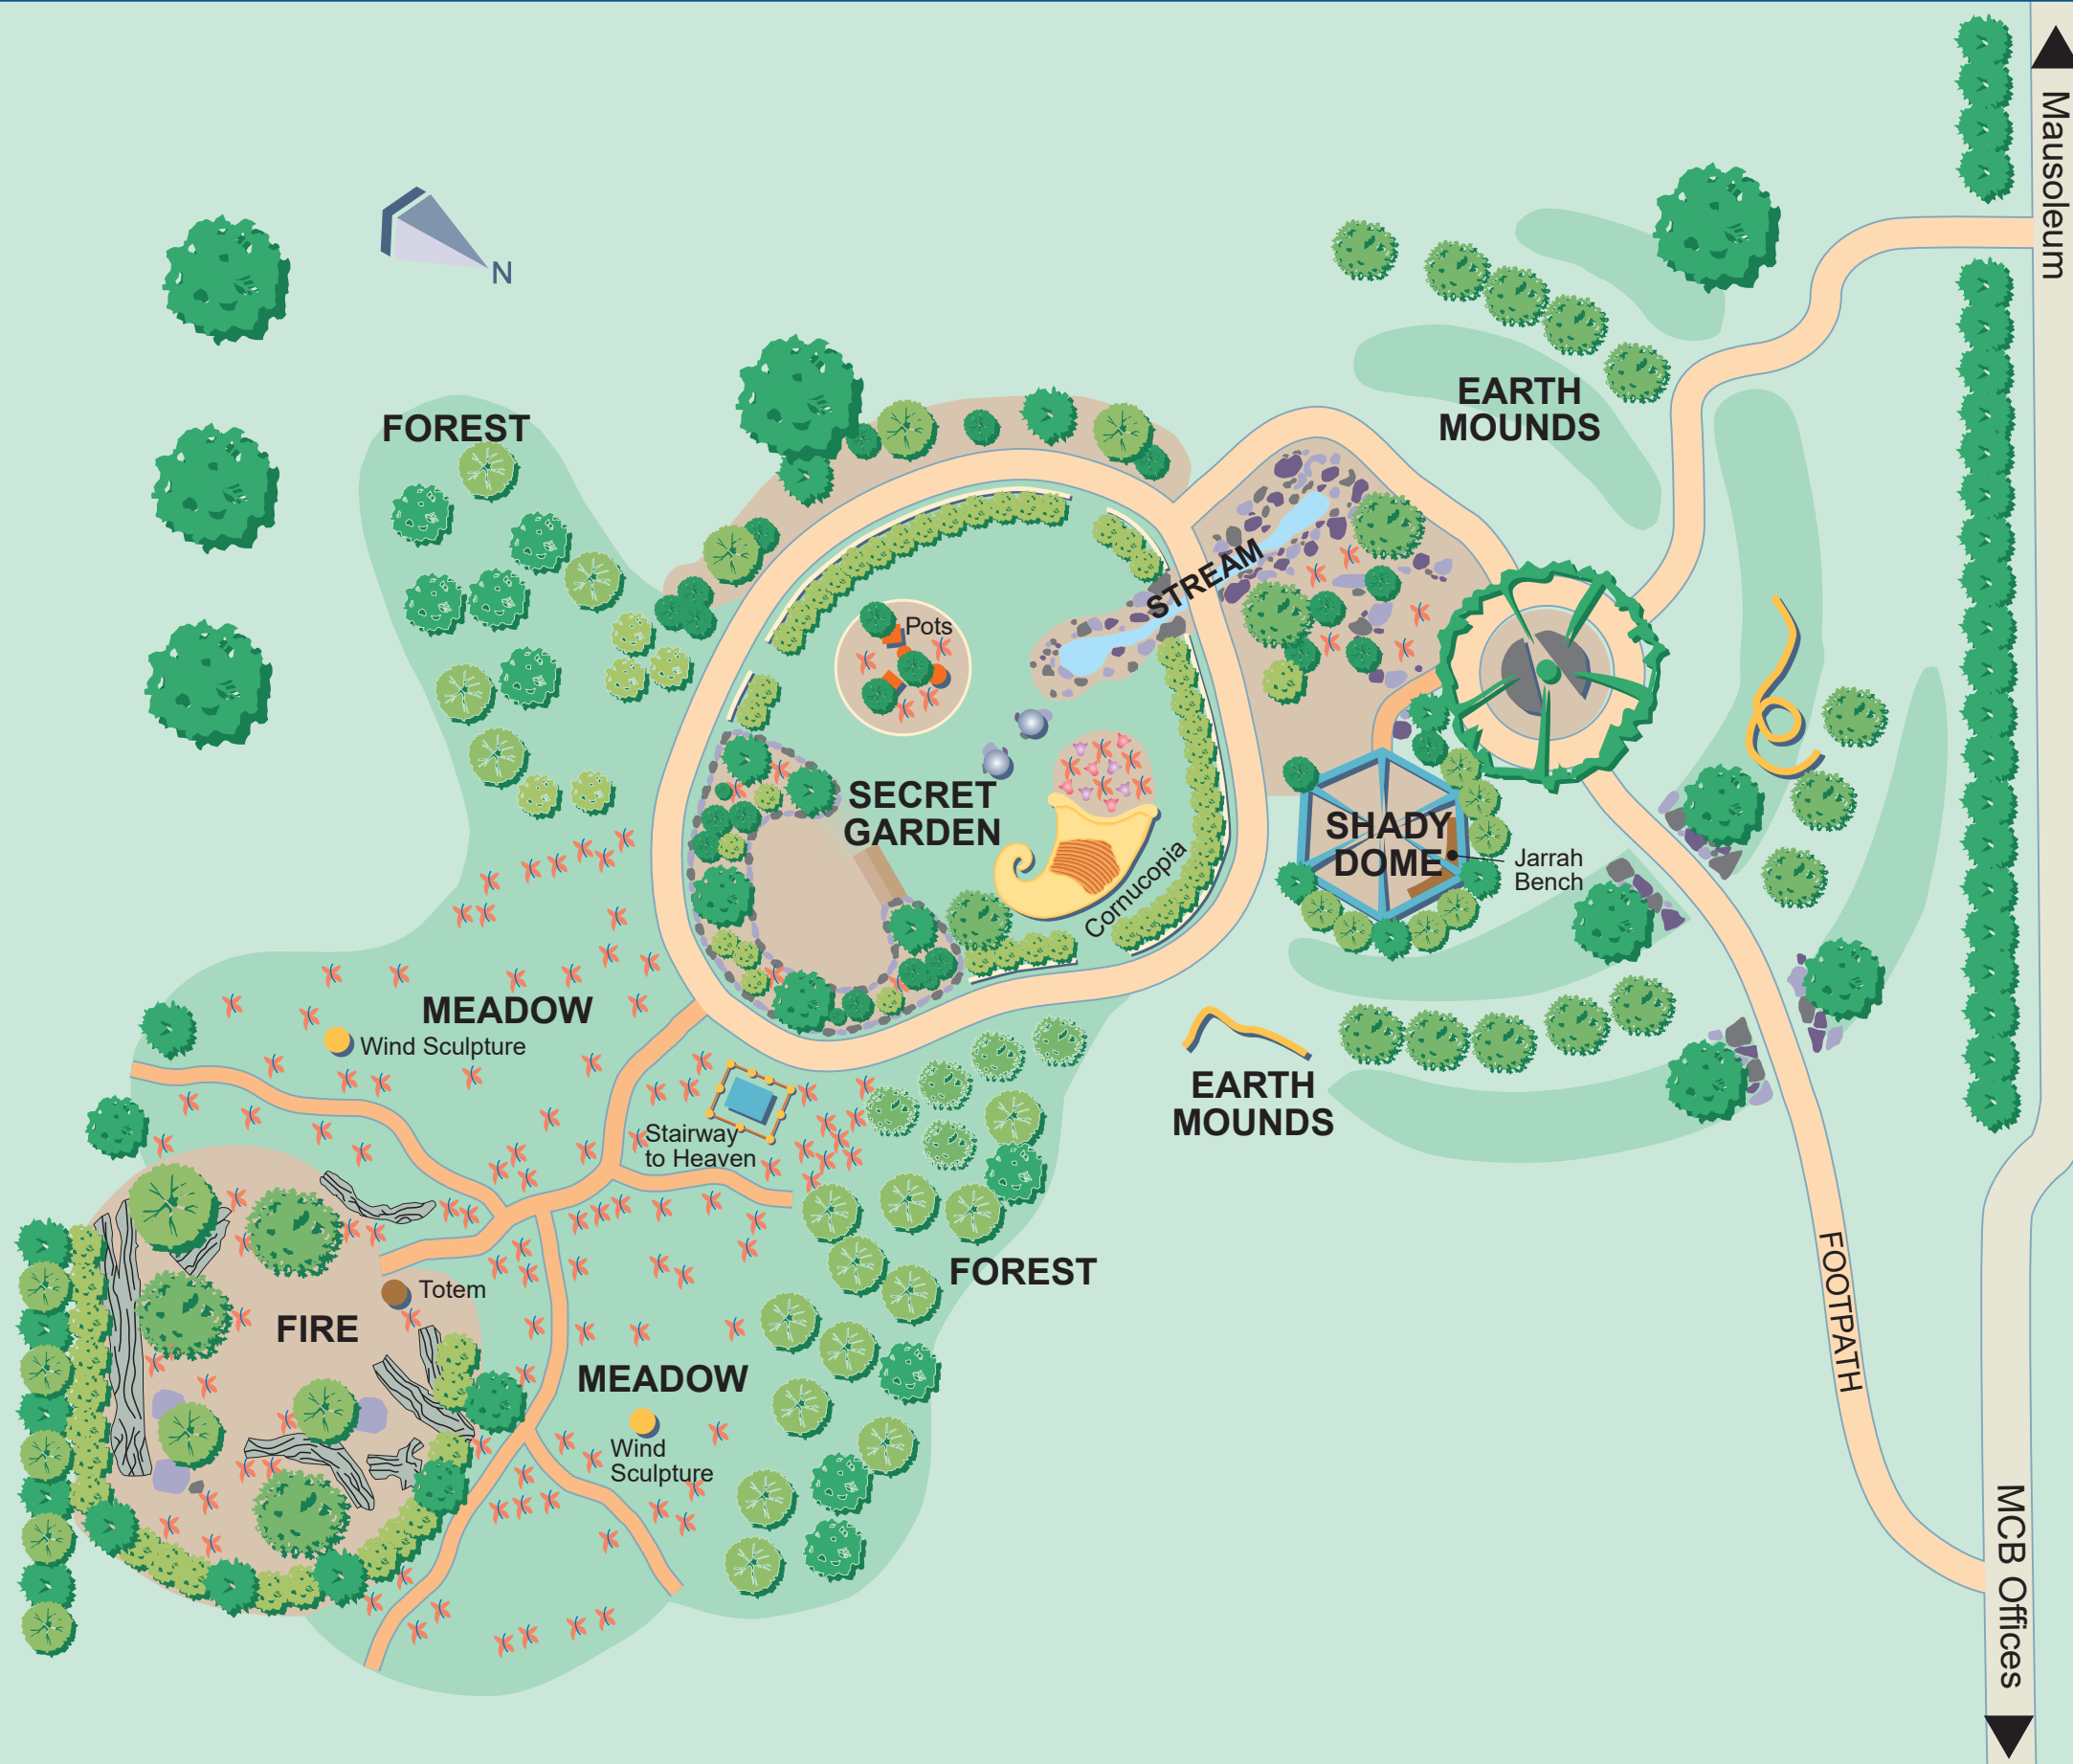

KARRAKATTA CEMETERY

MAP 12 INFANTS' BUTTERFLY GARDENS

This garden of colour and sculpture commemorates the short and beautiful lives of babies and children taken too soon from their families.

The garden in a unique and very special place to commemorate babies, infants and young children.

It provides a private place for quiet reflection and comfort to families.

Butterfly Plaque on Earth

Memorial Trees in Forrest Areas

River Stones

Rocks in Secret Garden

Rustic Cameo

Butterfly Twigs & Garden Plaques

METROPOLITAN
CEMETERIES BOARD

Police: 131 444