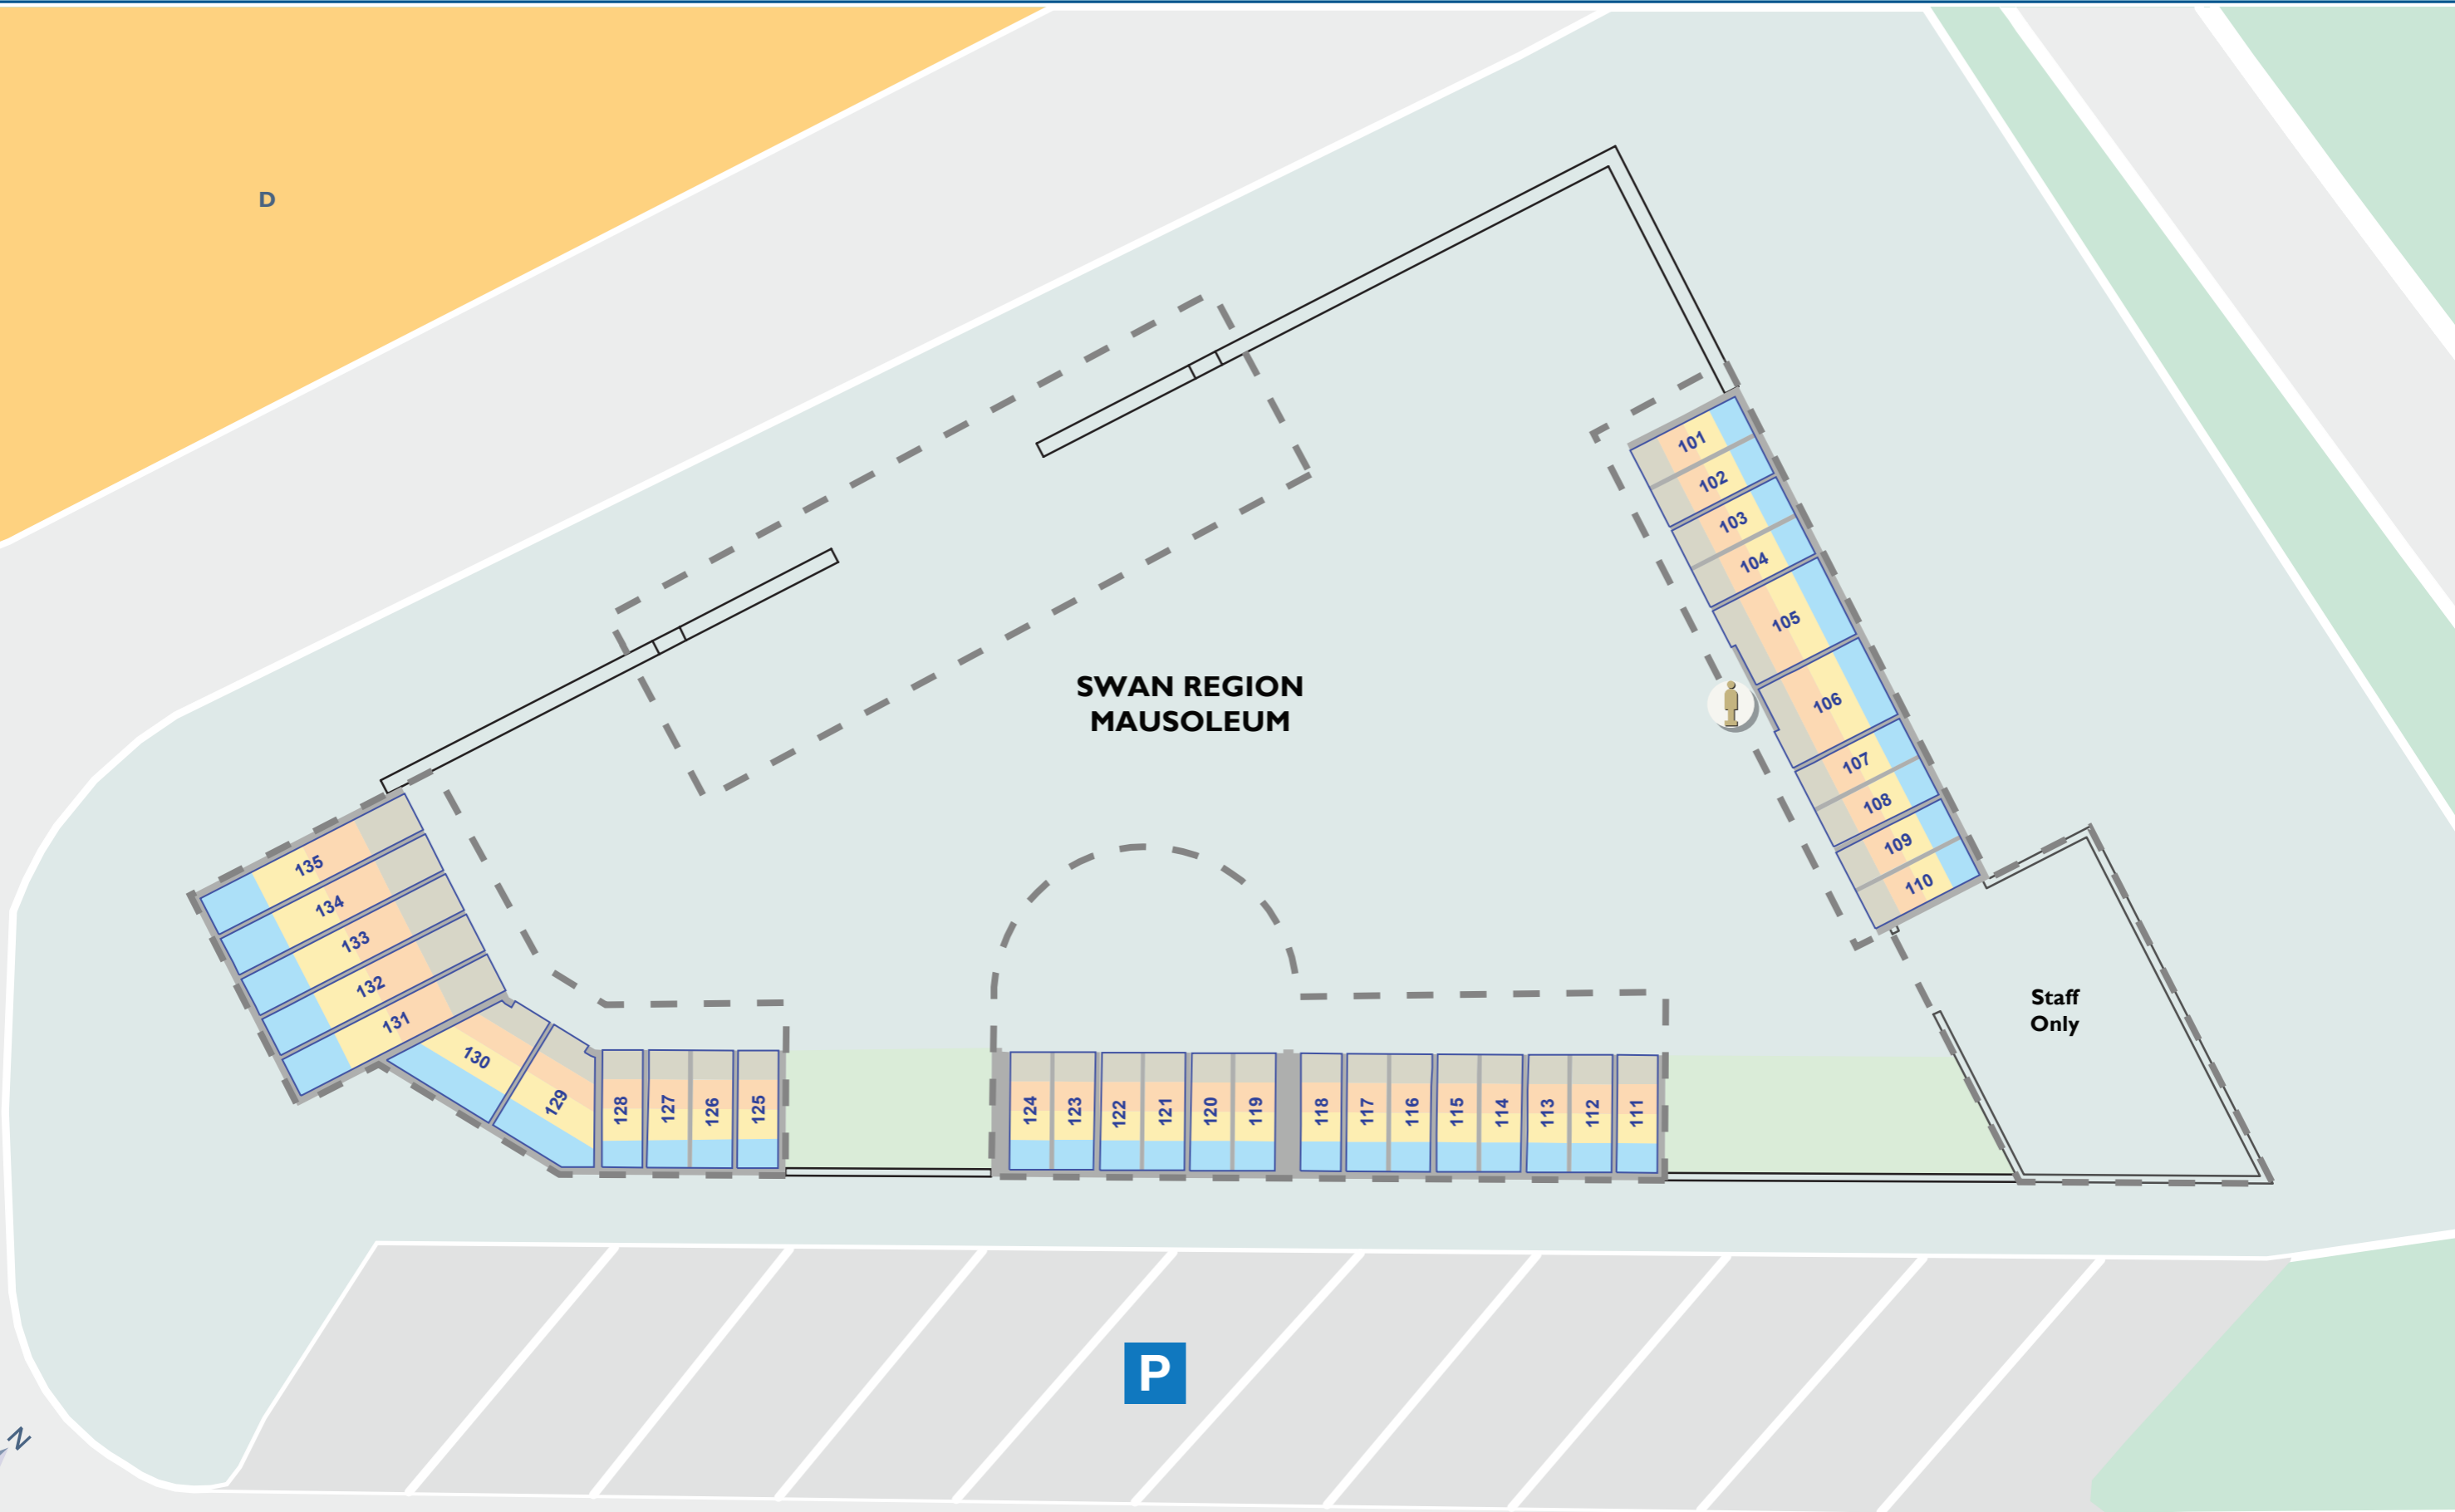

GUILDFORD CEMETERY

MAP 3

SWAN REGION MAUSOLEUM

CRYPT LAYOUT

D	HEAVEN LEVEL	-	Top Crypt
C	EYE LEVEL	-	2nd Top Crypt
B	HEART LEVEL	-	2nd Bottom Crypt
A	PRAYER LEVEL	-	Bottom Crypt

METROPOLITAN CEMETERIES BOARD

Police: 131 444