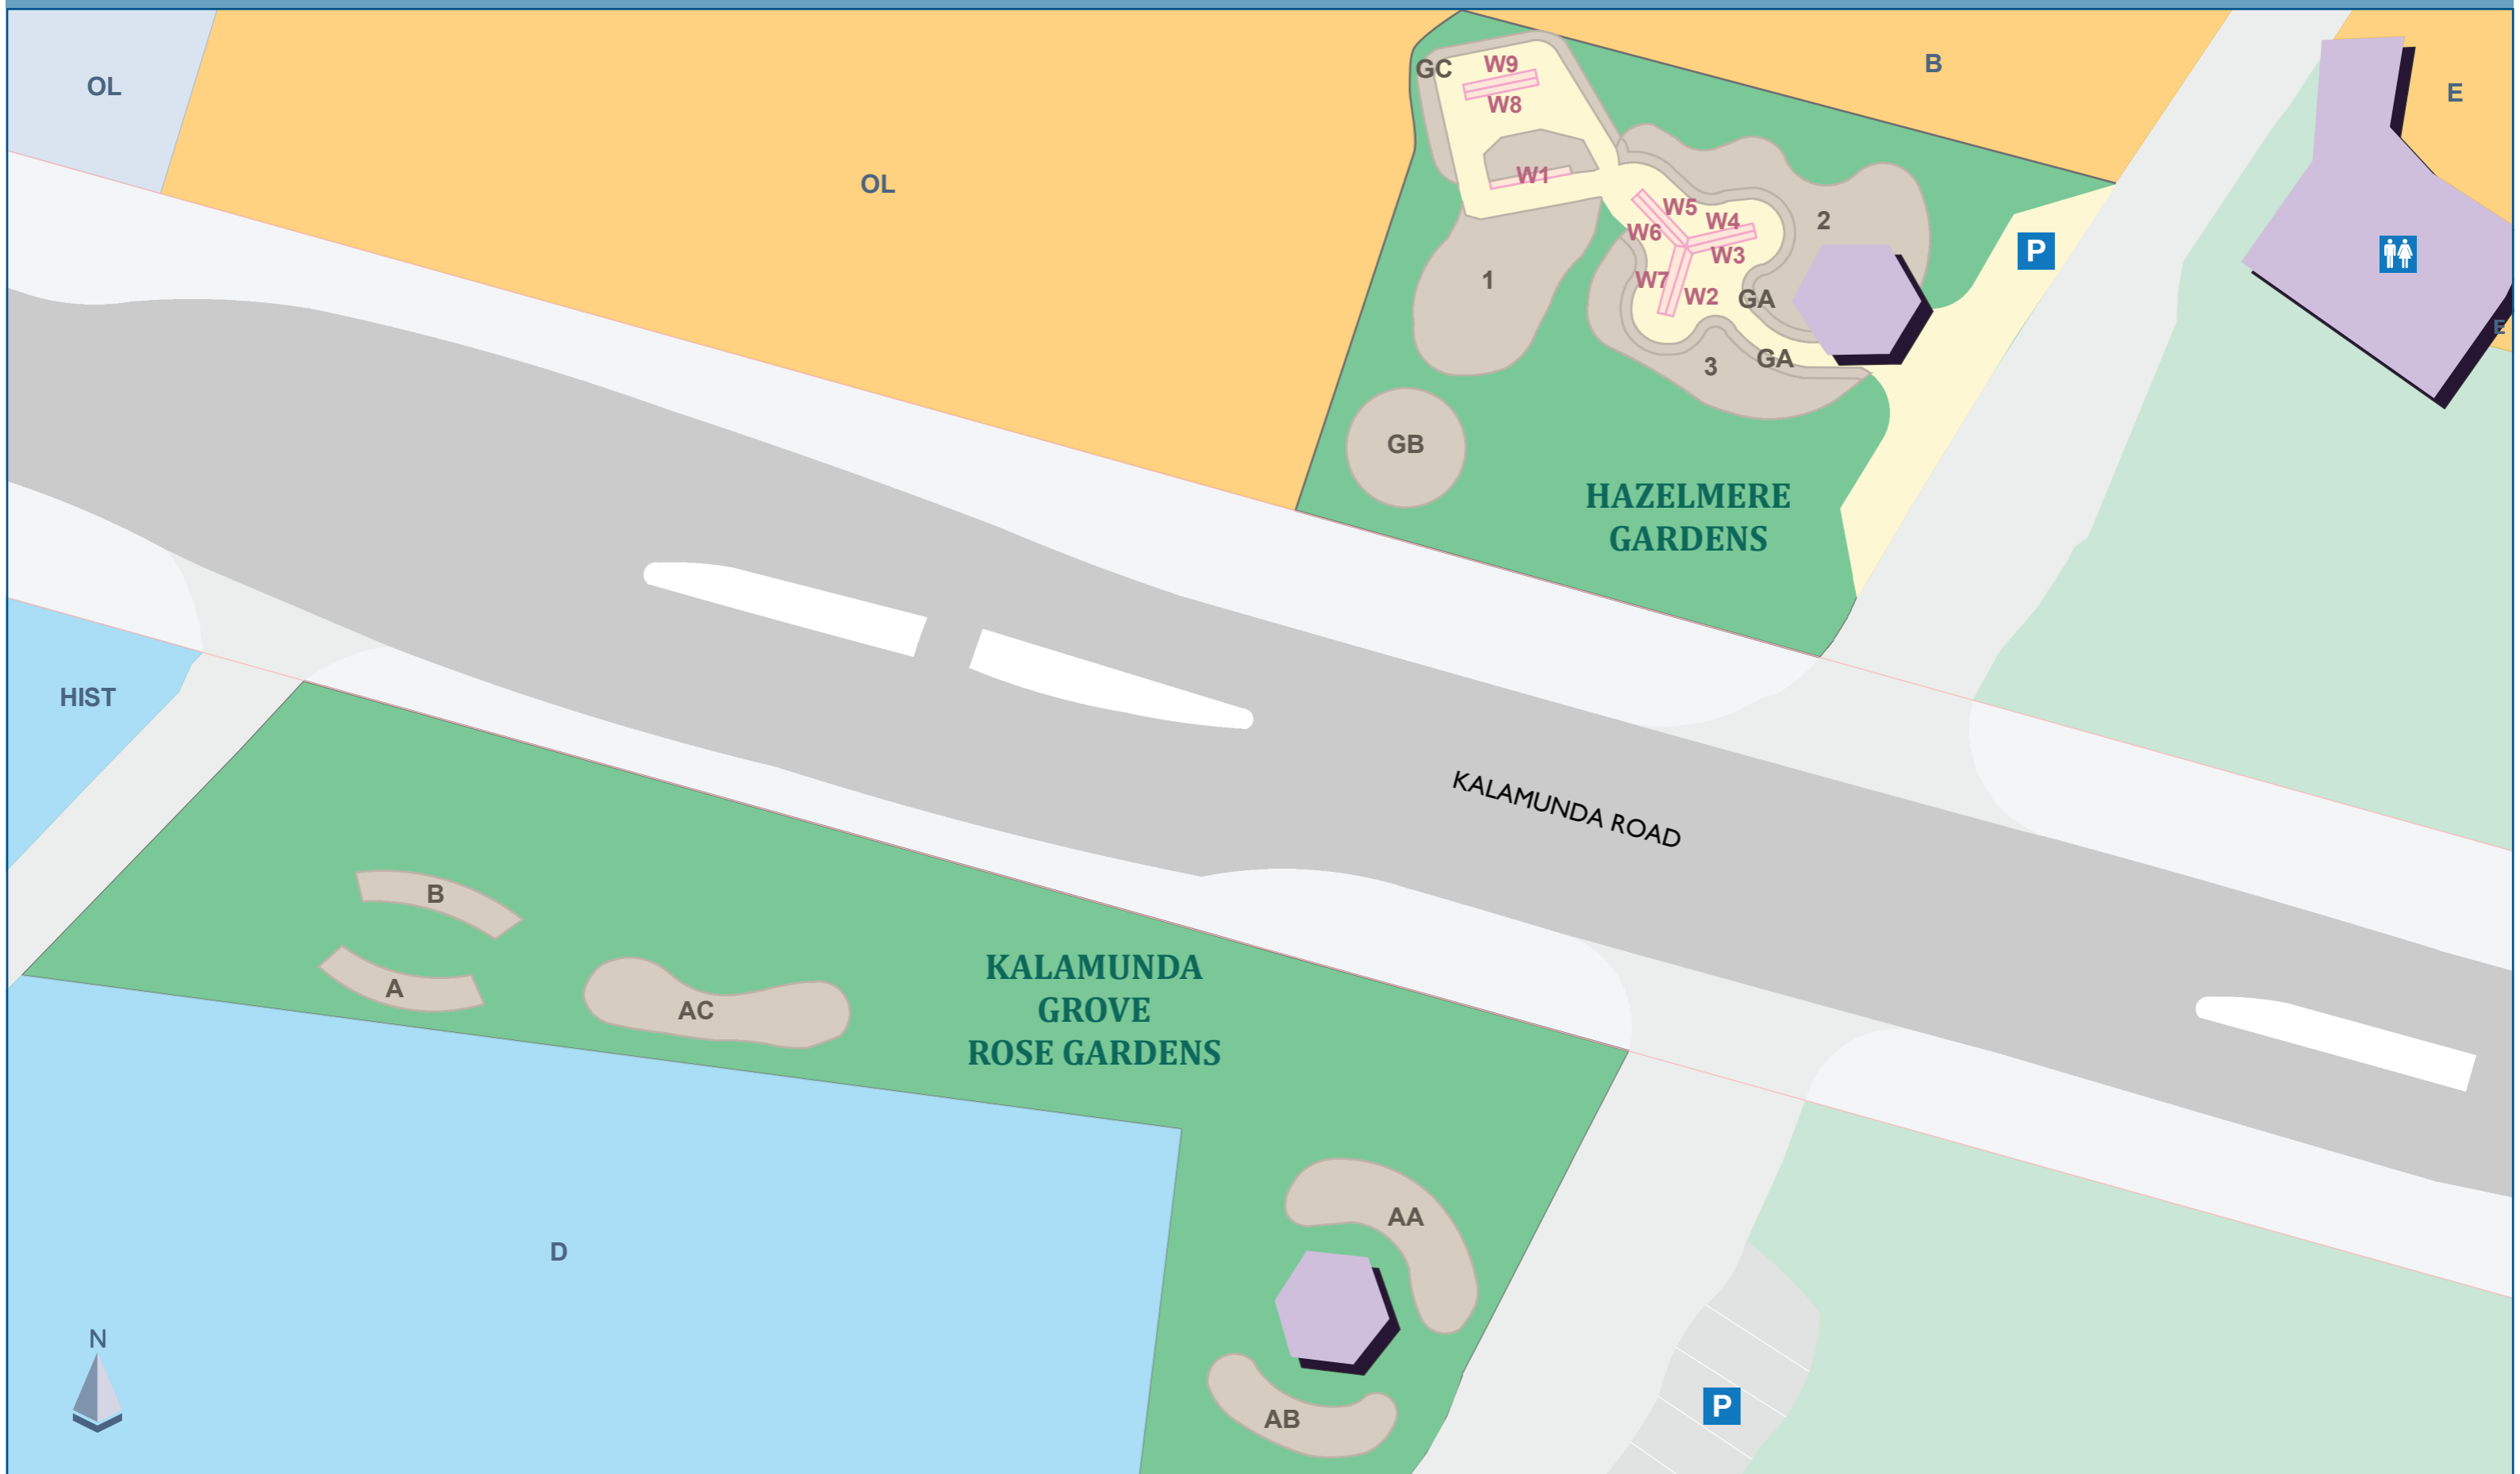

GUILDFORD CEMETERY

MAP 2

**KALAMUNDA &
HAZELMERE**

MAP SYMBOLS

Garden

Memorial Wall

Toilets

Parking

METROPOLITAN
CEMETERIES BOARD

Police: 131 444