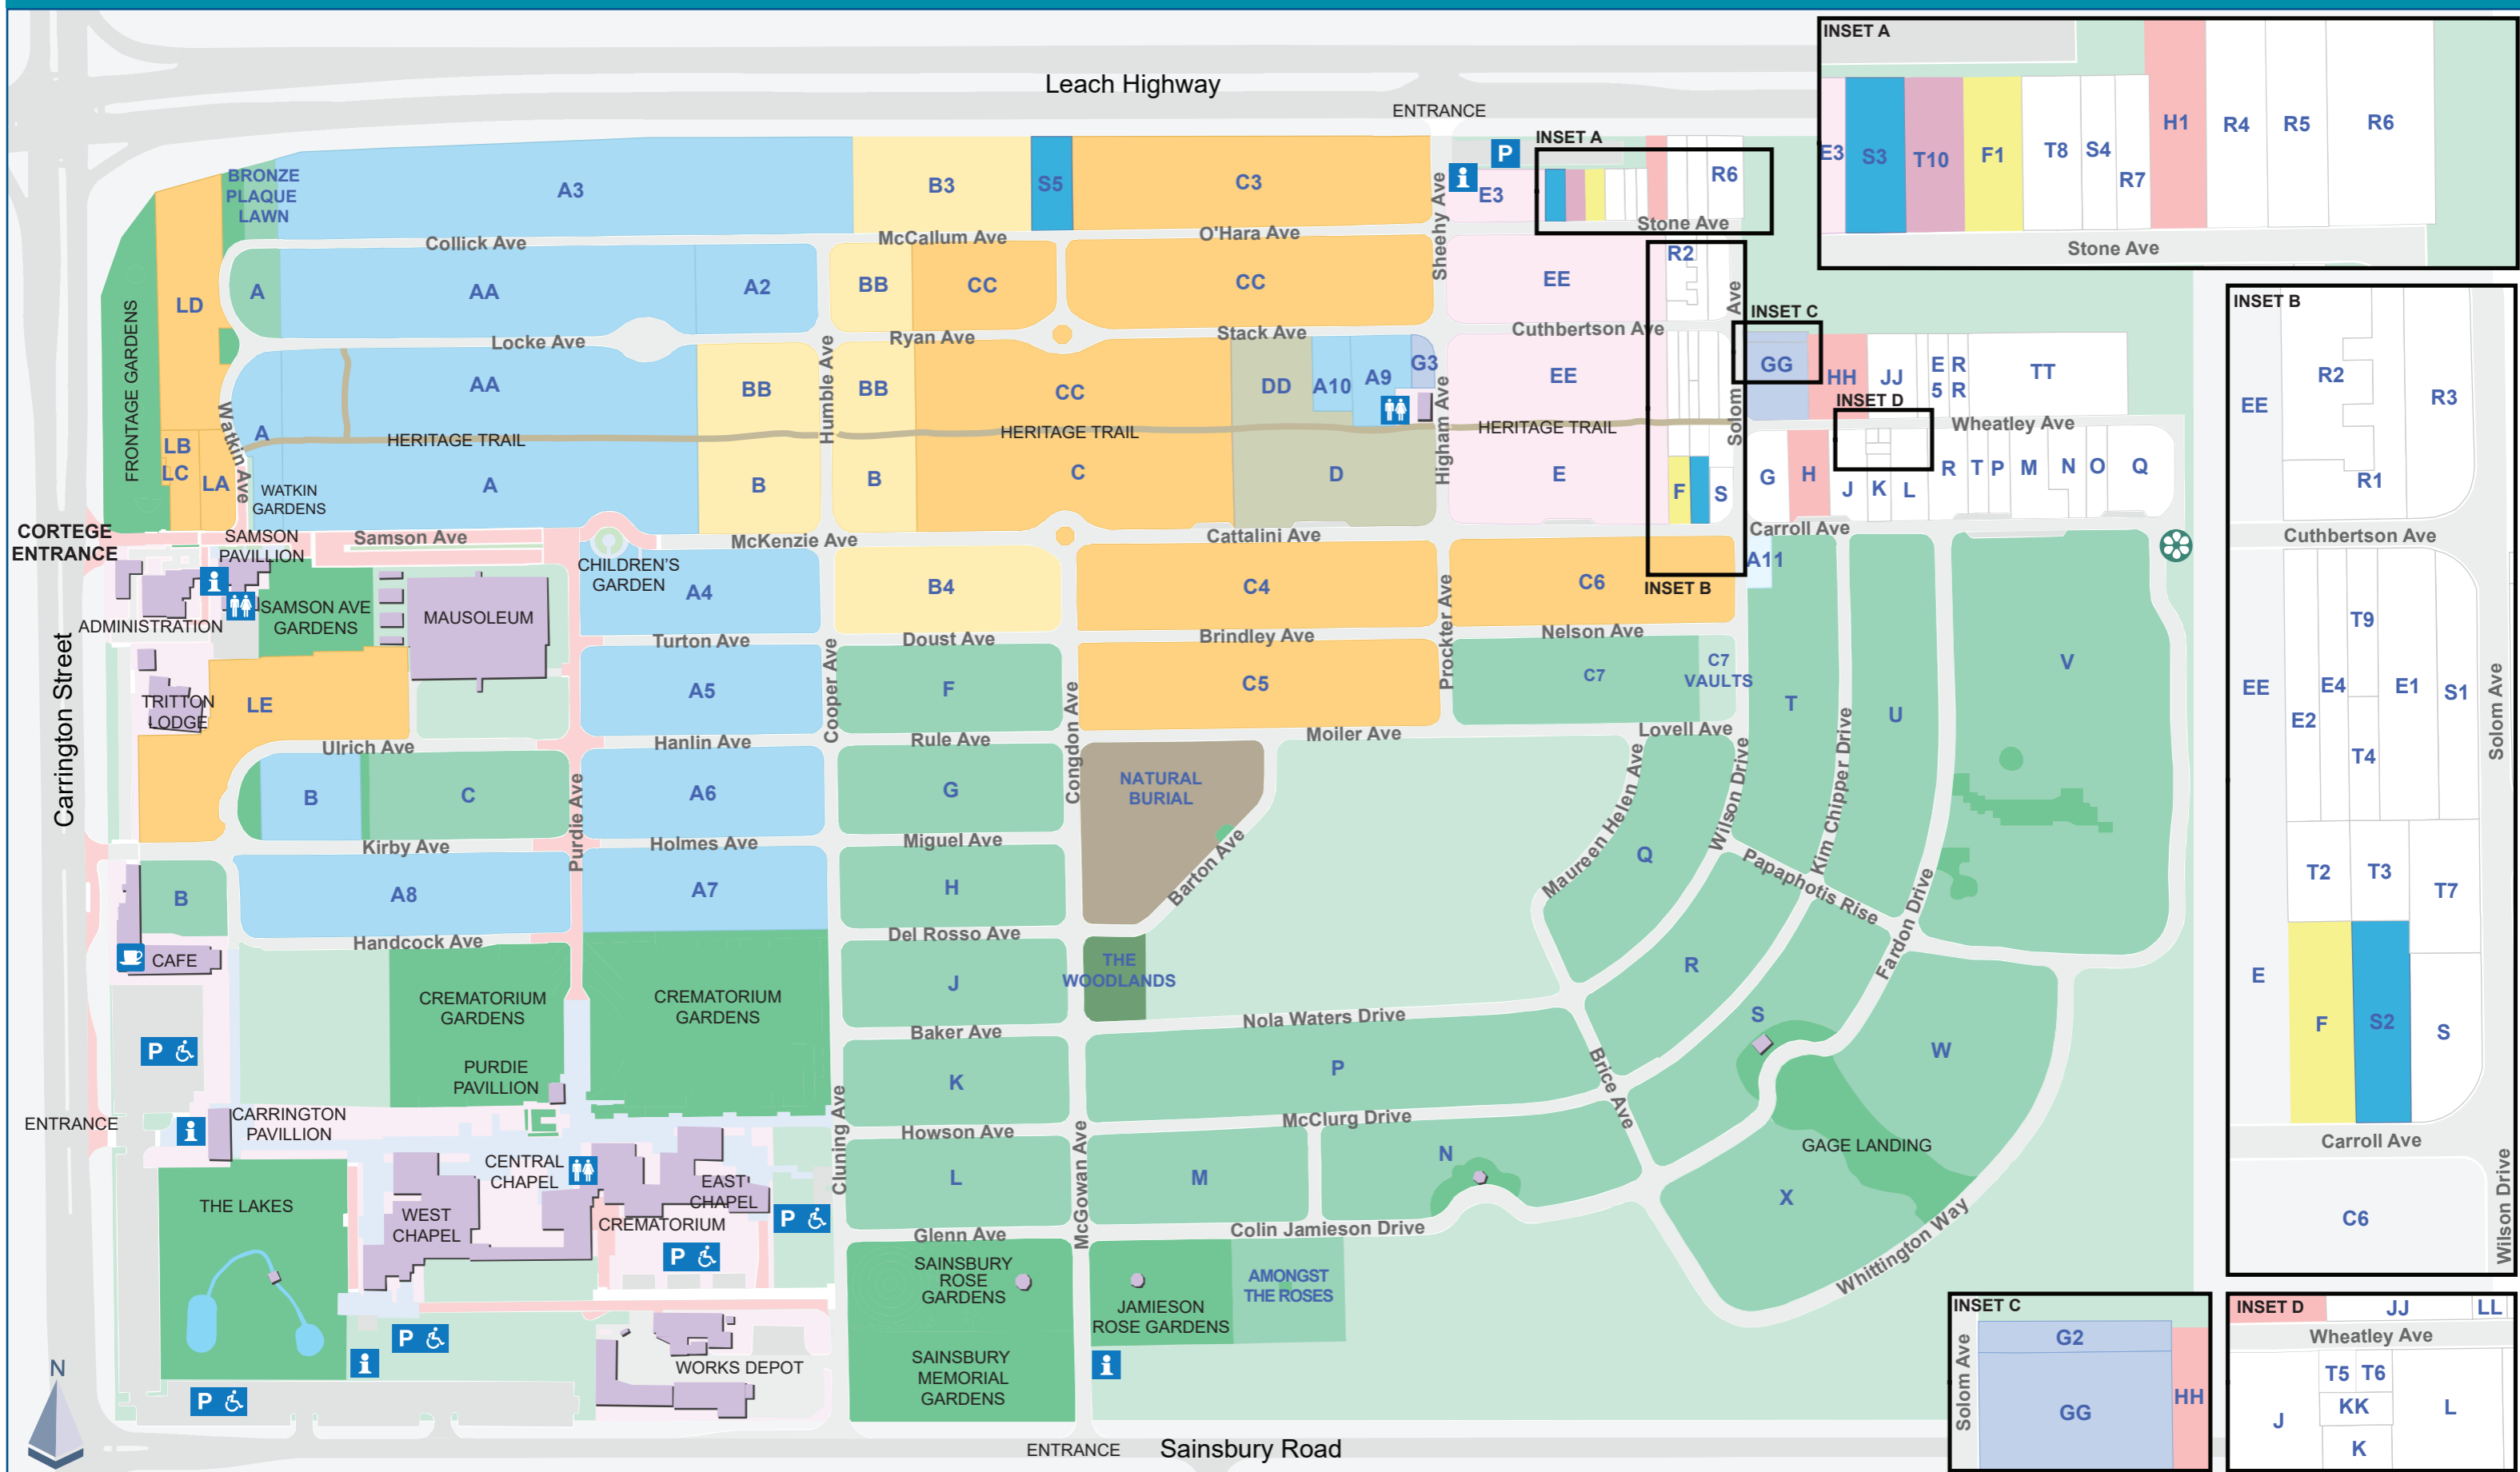

FREMANTLE CEMETERY

MAP 0 OVERALL CEMETERY LAYOUT

DENOMINATIONS			
	Anglican		Lawn Areas
	Baptist		Presbyterian
	Congregational		Roman Catholic
	Church of Christ		Various
	Greek Orthodox		Macedonian Orthodox
	Jewish		
	Methodist		

MAP SYMBOLS			
	Toilets		Disability Access
	Parking		Information Point
	Café		Tribute Collection Point

METROPOLITAN
CEMETERIES BOARD

Police: 131 444