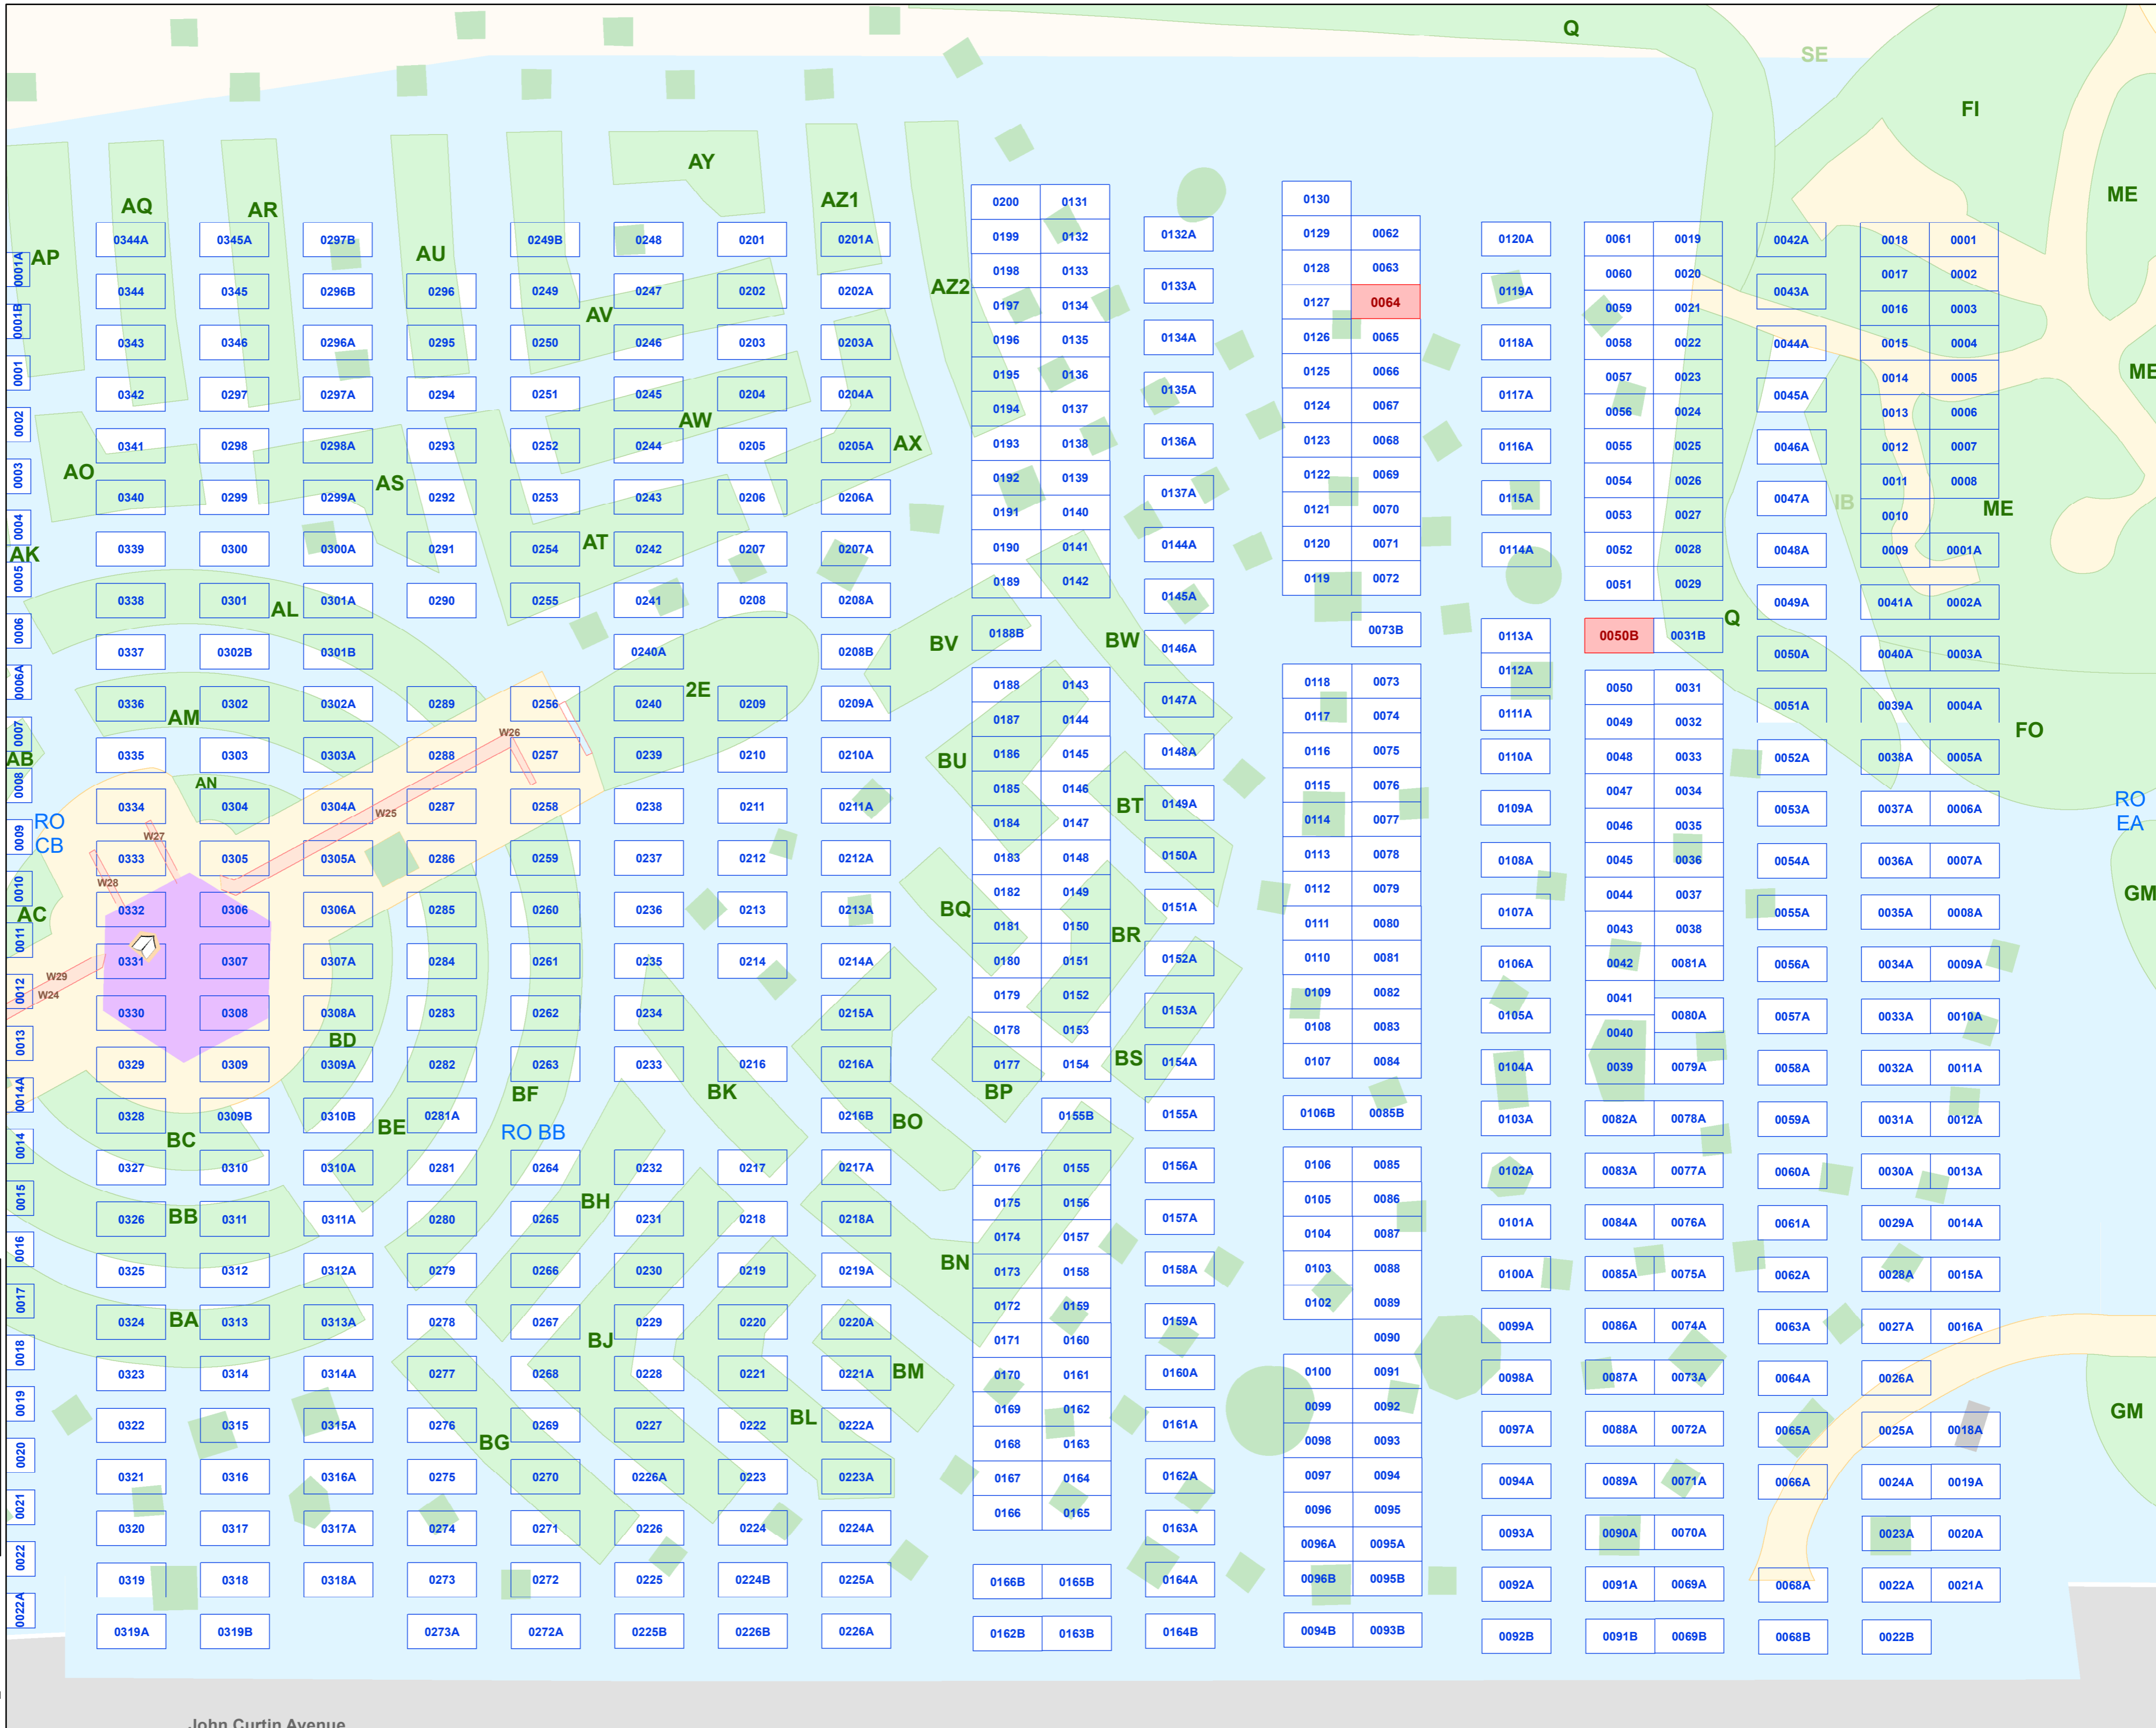

### Legend

- Book Of Remembrance
- Old Grave
- Retained Grave
- Current Grave
- Remembrance Wall
- Monument Beam
- Gardens

**Roman Catholic BB Overlay Map**

Renewed by:  
**Lance Howard Gardens**

In:  
**1994**

This map shows old graves, new graves and retained graves. Please note that a number of old graves in this section were unmarked plots and did not have a headstone marker or monument

*This publication is the intellectual property of the Metropolitan Cemeteries Board. Reproduction in whole or part, including within a digital environment, without prior permission is prohibited*

**John Curtin Avenue**