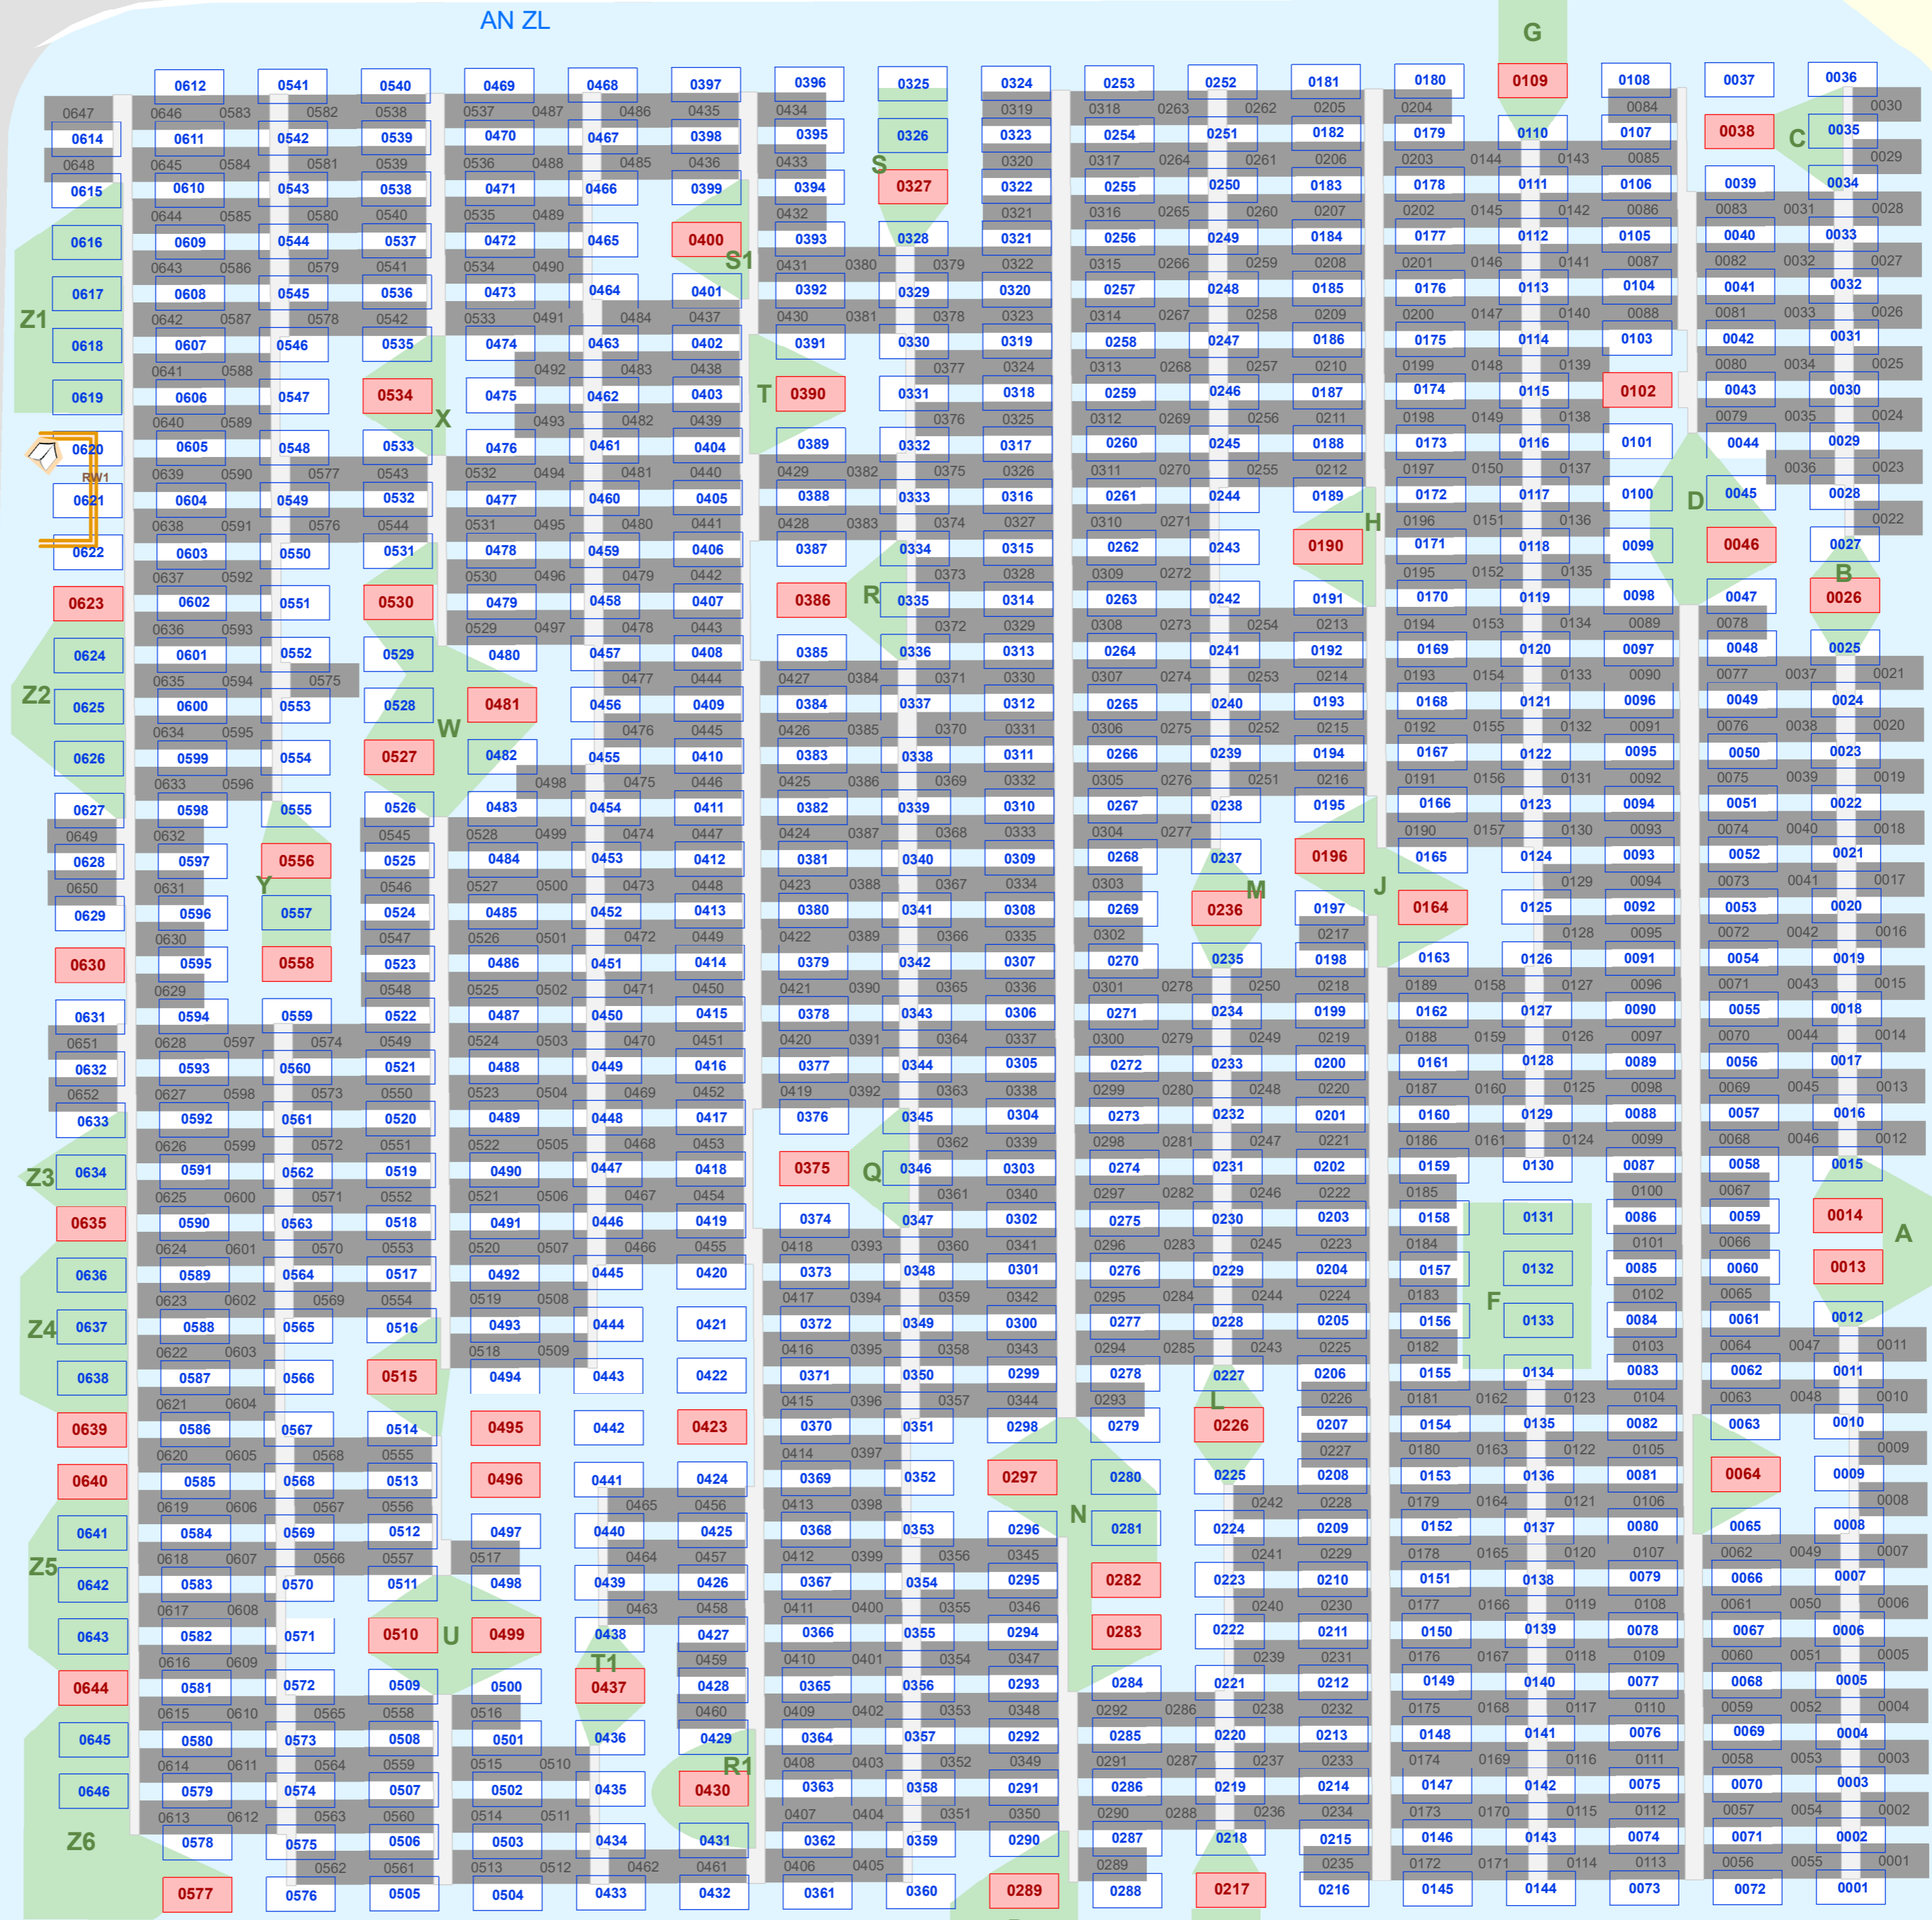

K GP 10.2 OVERLAY

Legend

- Book Of Remembrance
- Old Grave
- Retained Grave
- Current Grave
- Remembrance Wall
- Monument Beam
- Gardens

Anglican ZL Overlay Map

Renewed by:
Lawn ANZL

In:
2014

This map shows old graves, new graves and retained graves. Please note that a number of old graves in this section were unmarked plots and did not have a headstone marker or monument

This publication is the intellectual property of the Metropolitan Cemeteries Board. Reproduction in whole or part, including within a digital environment, without prior permission is prohibited

METROPOLITAN CEMETERIES BOARD
RAILWAY ROAD KARRAKATTA
Telephone 1300 793 109 Fax (08) 9384 9273
Email mcb@mcb.wa.gov.au

Document Name: Karrakatta Renewal Overlay Maps A3 v3.0.mxd
Date: 21/05/2020

AN ZM