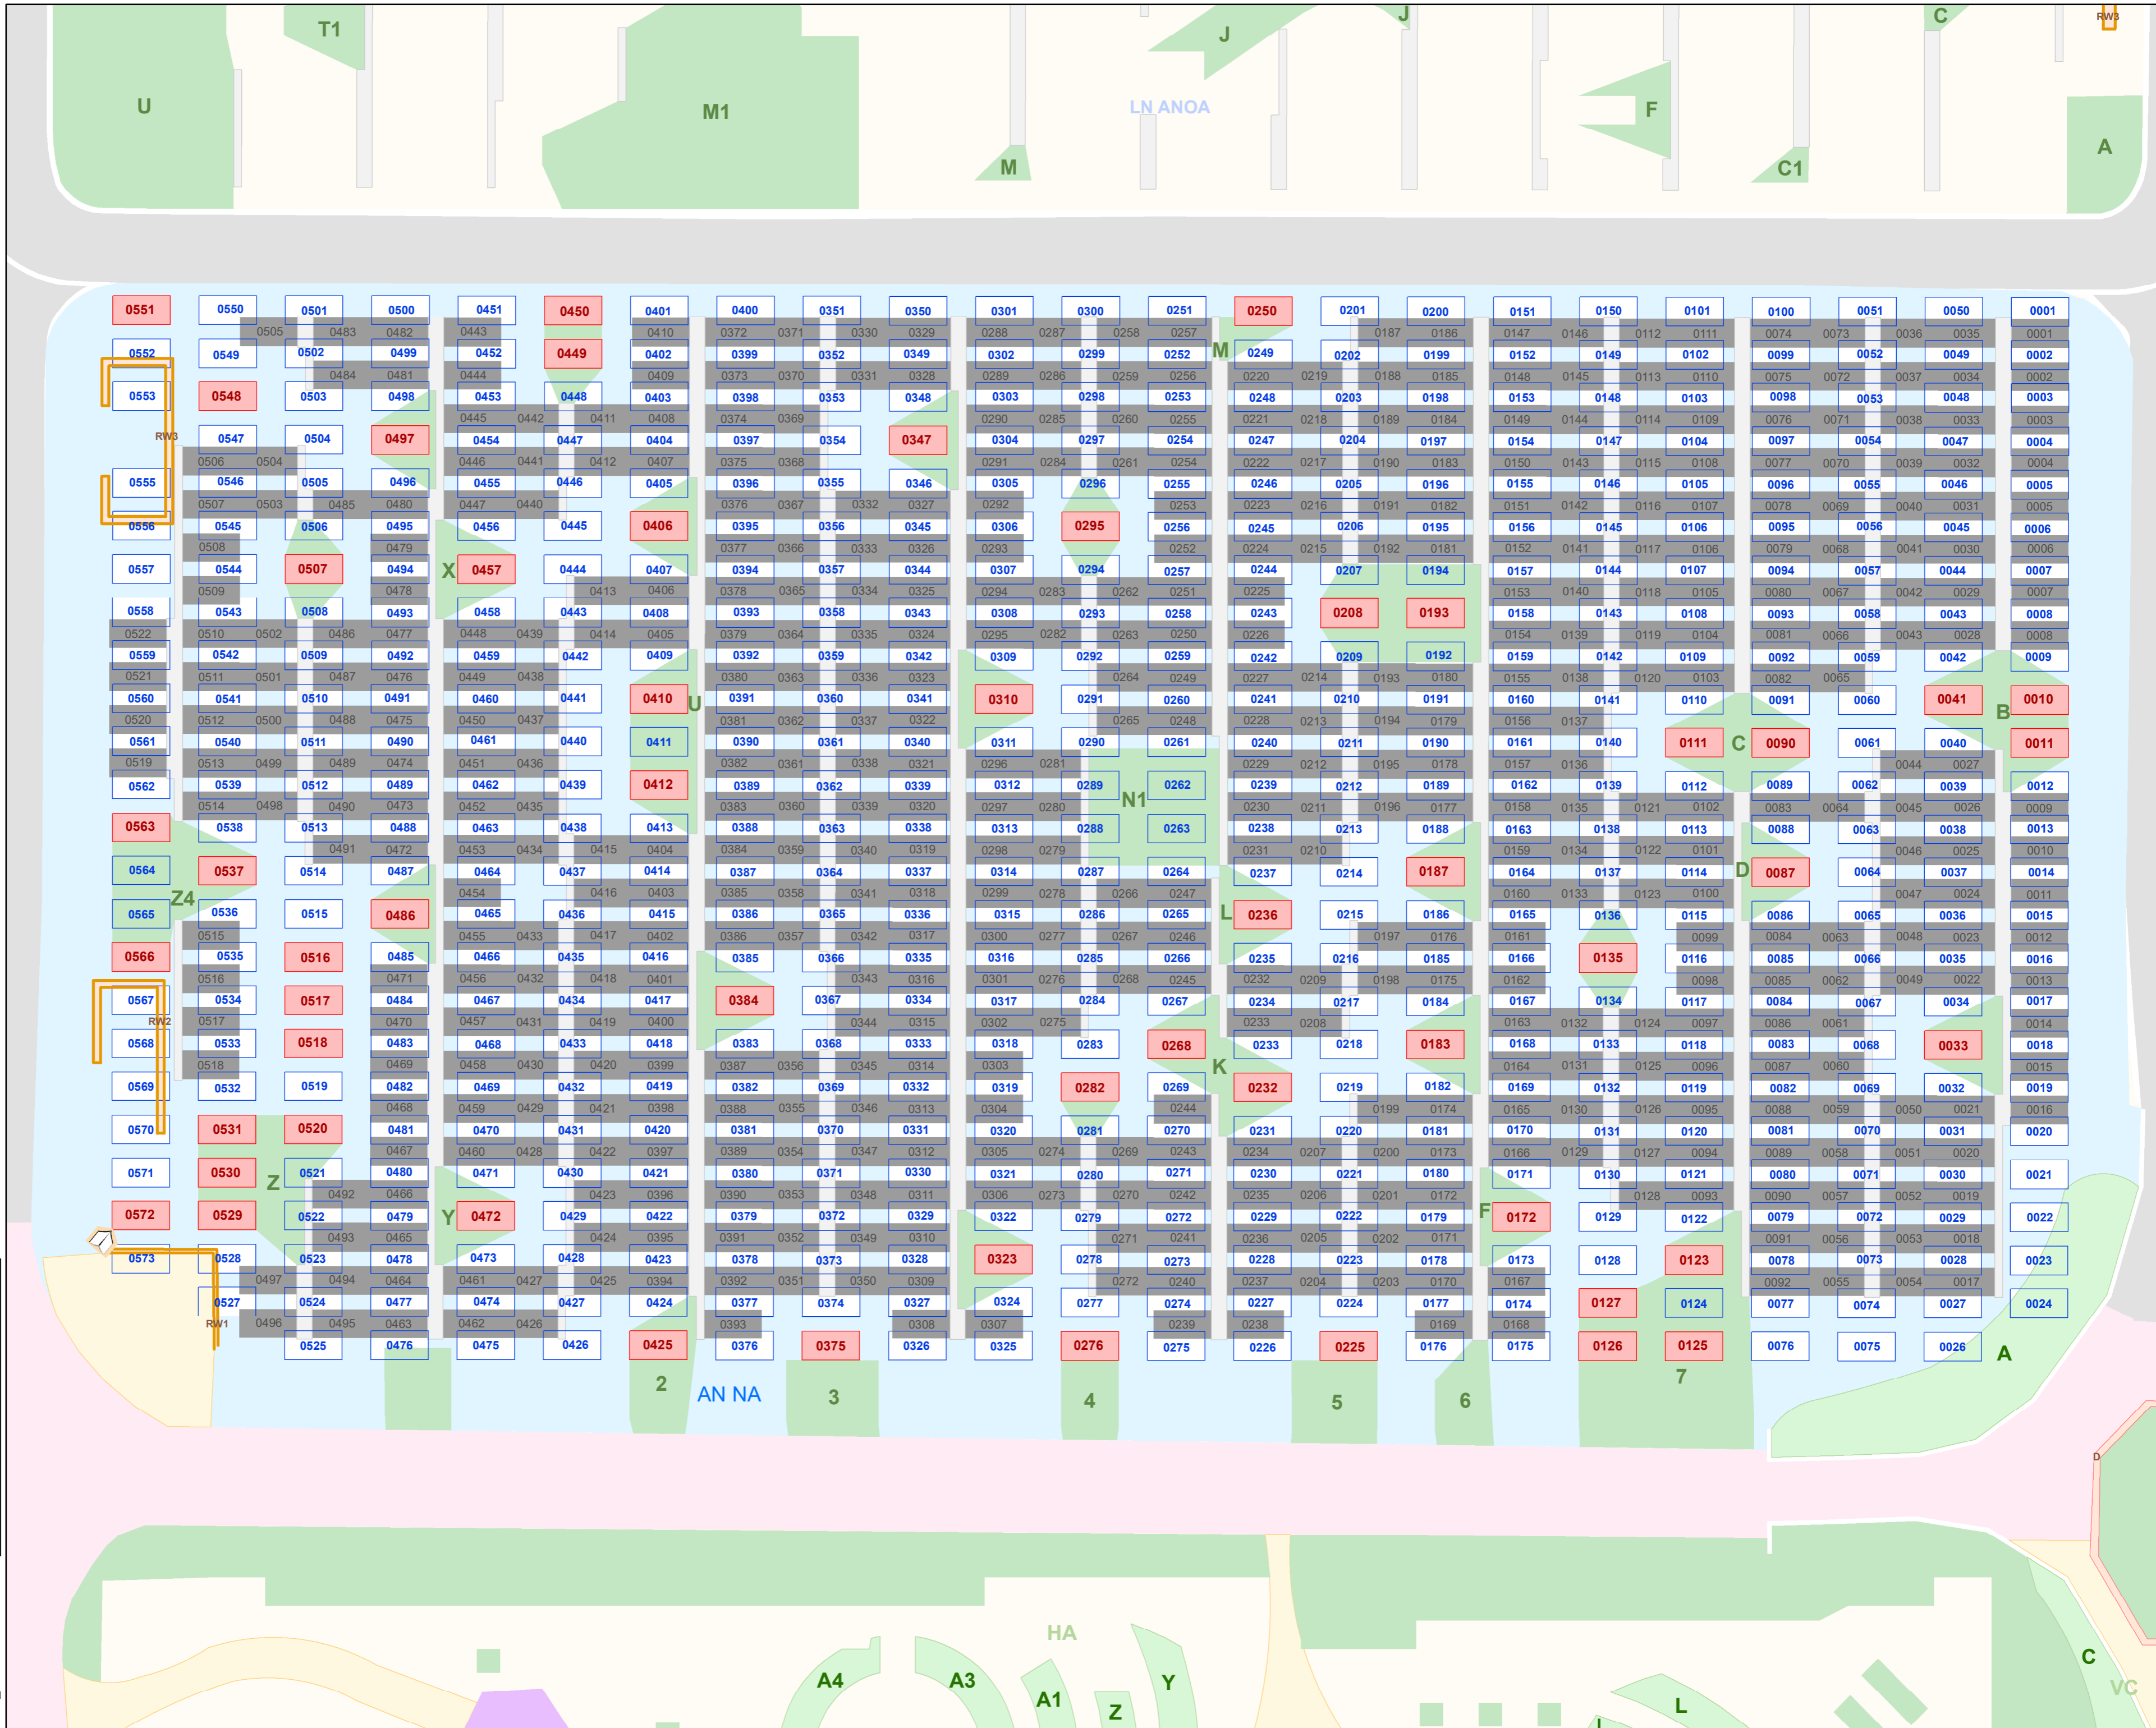

K GP 49.1 OVERLAY

Legend

- Book Of Remembrance
- Old Grave
- Retained Grave
- Current Grave
- Remembrance Wall
- Monument Beam
- Gardens

Anglican NA Overlay Map

Renewed by:
Lawn ANNA

In:
2015

This map shows old graves, new graves and retained graves. Please note that a number of old graves in this section were unmarked plots and did not have a headstone marker or monument

This publication is the intellectual property of the Metropolitan Cemeteries Board. Reproduction in whole or part, including within a digital environment, without prior permission is prohibited

**METROPOLITAN
CEMETERIES BOARD**

RAILWAY ROAD KARRAKATTA
Telephone 1300 793 109 Fax (08) 9384 9273
Email mcb@mcb.wa.gov.au

Document Name: Karrakatta Renewal Overlay Maps A3 v3.0.mxd
Date: 21/05/2020