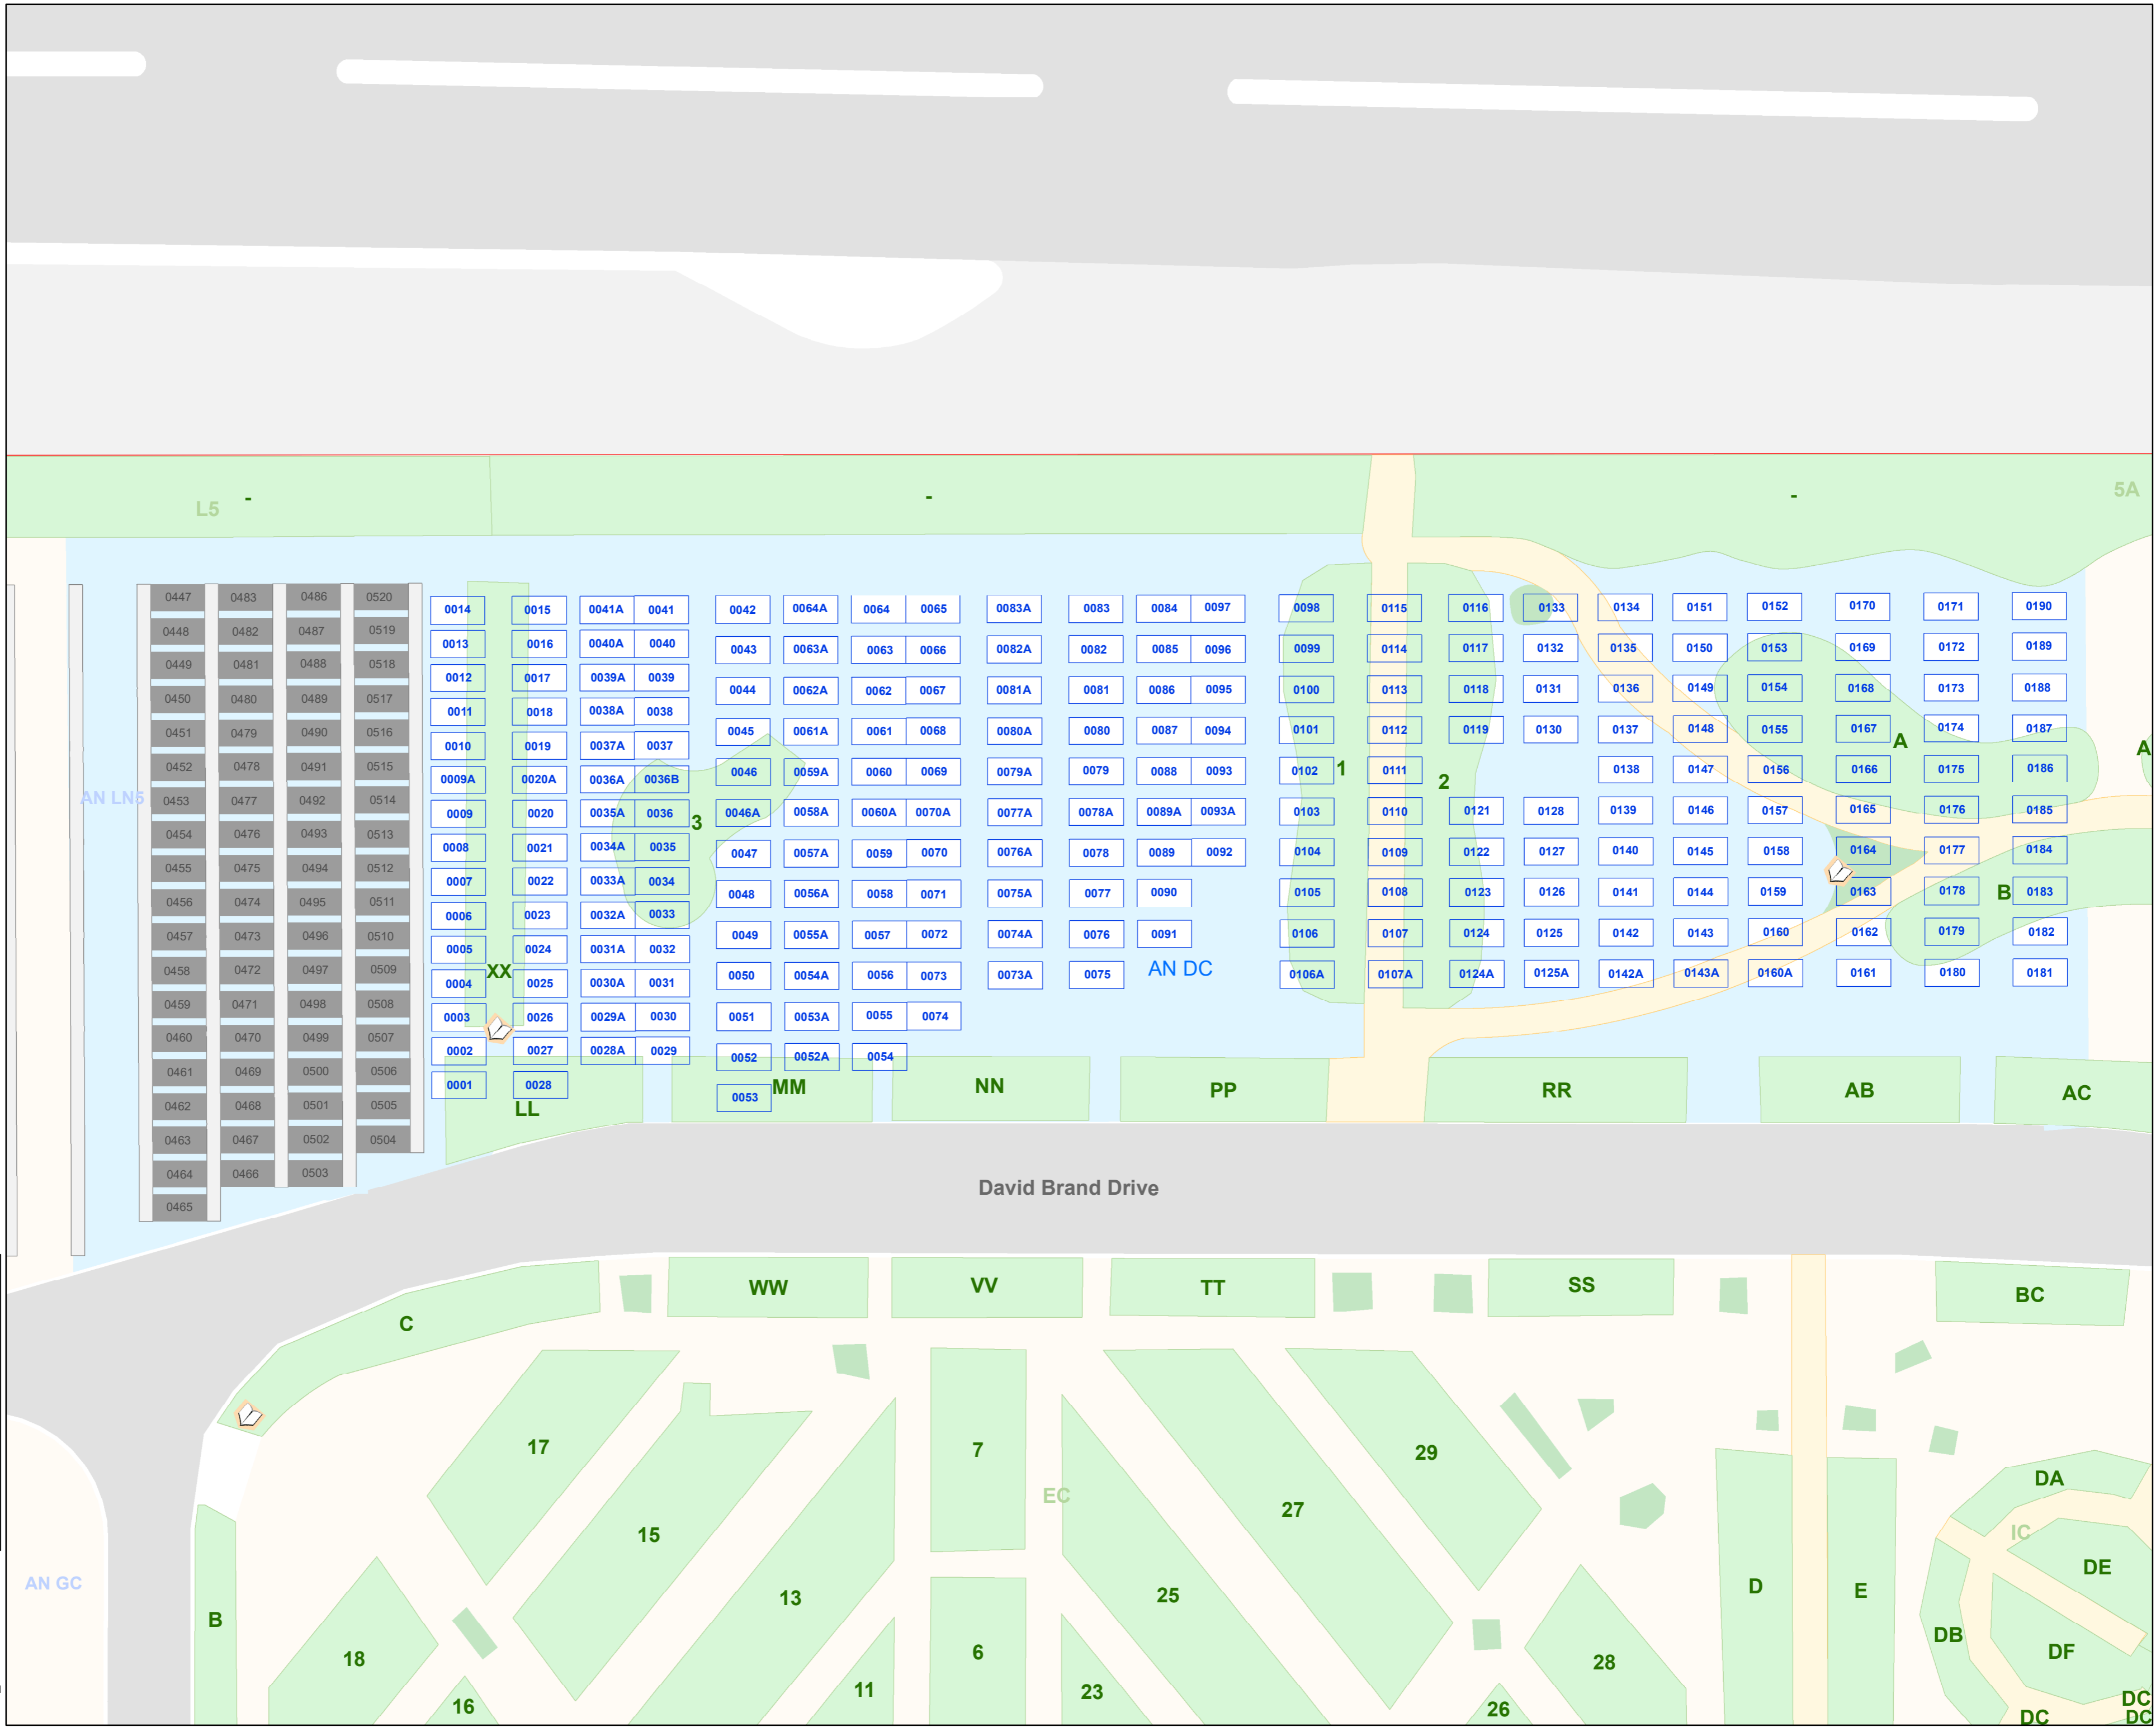

K GP 61.3 OVERLAY

Legend

-  Book Of Remembrance
-  Old Grave
-  Retained Grave
-  Current Grave
-  Remembrance Wall
-  Monument Beam
-  Gardens

Anglican DC Overlay Map

Renewed by:
Sir Thomas Meagher
Gardens - 5A

In:
1970

This map shows old graves, new graves and retained graves. Please note that a number of old graves in this section were unmarked plots and did not have a headstone marker or monument

This publication is the intellectual property of the Metropolitan Cemeteries Board. Reproduction in whole or part, including within a digital environment, without prior permission is prohibited