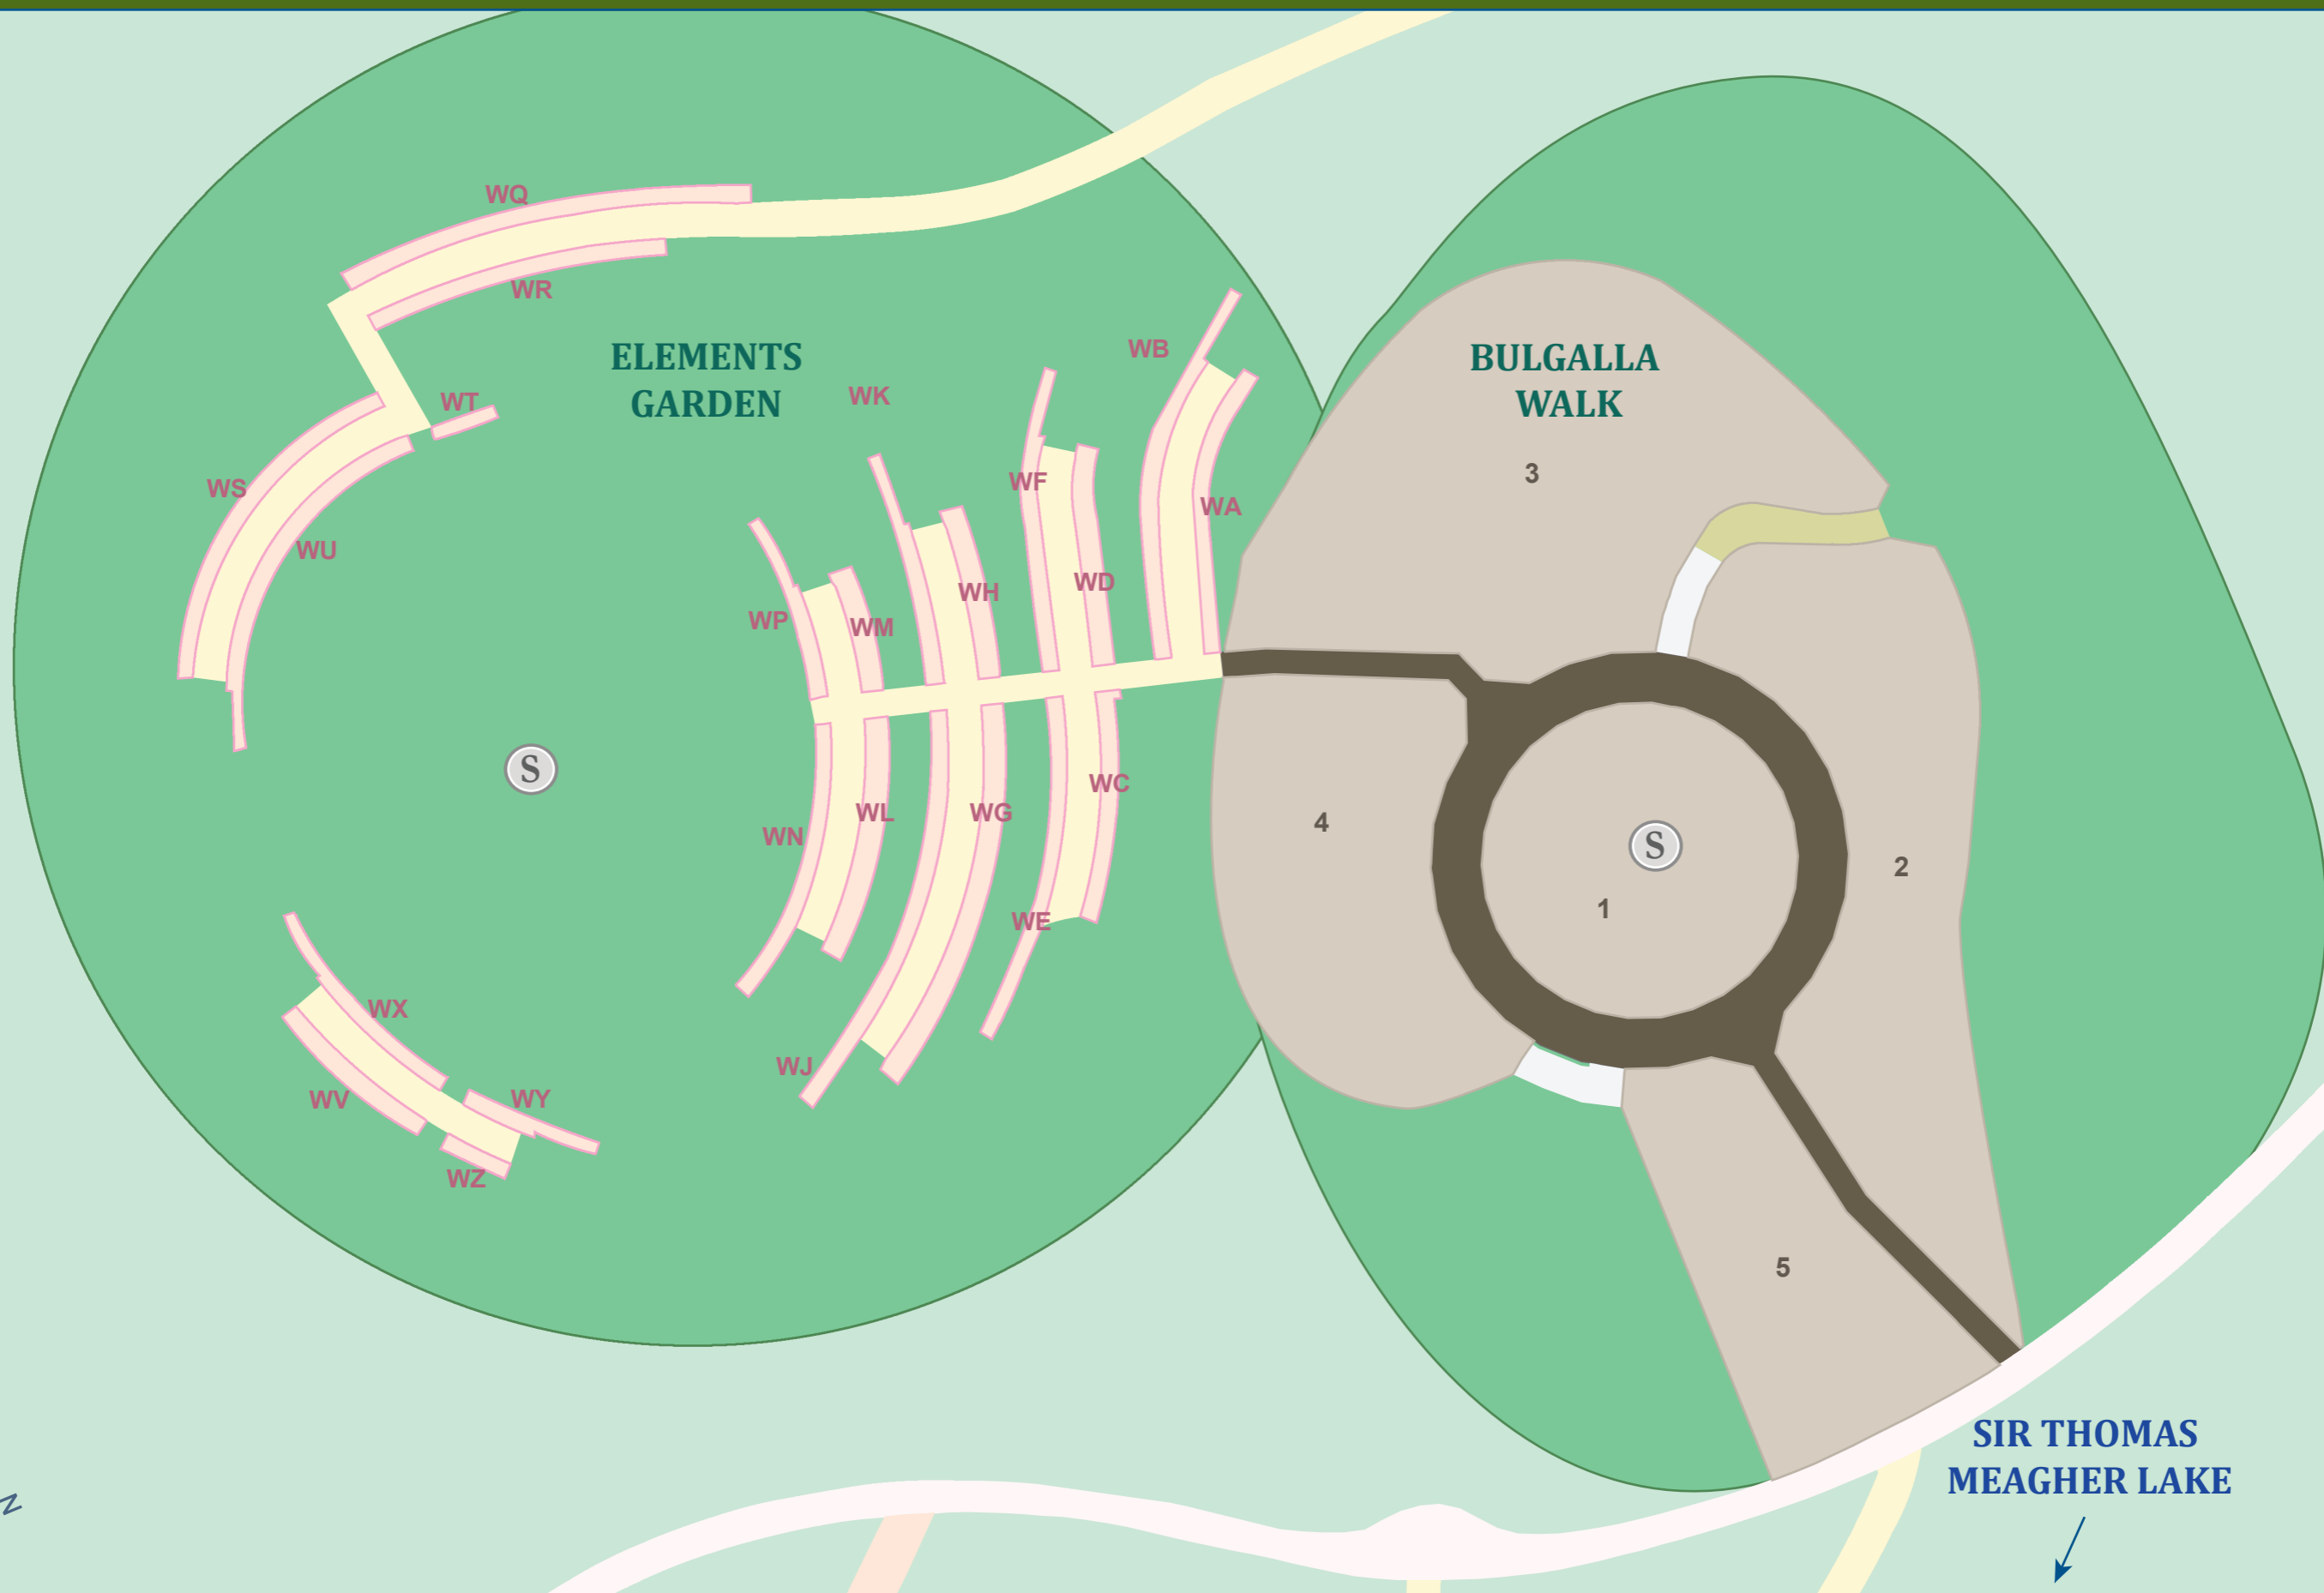

PINNAROO VALLEY MEMORIAL PARK

MAP 8

ELEMENTS OF LIFE

MAP SYMBOLS

Garden

Reflection Wall

Sculpture

*Bulgalla Walk is a TRIBUTE FREE area

METROPOLITAN
CEMETERIES BOARD

Police: 131 444