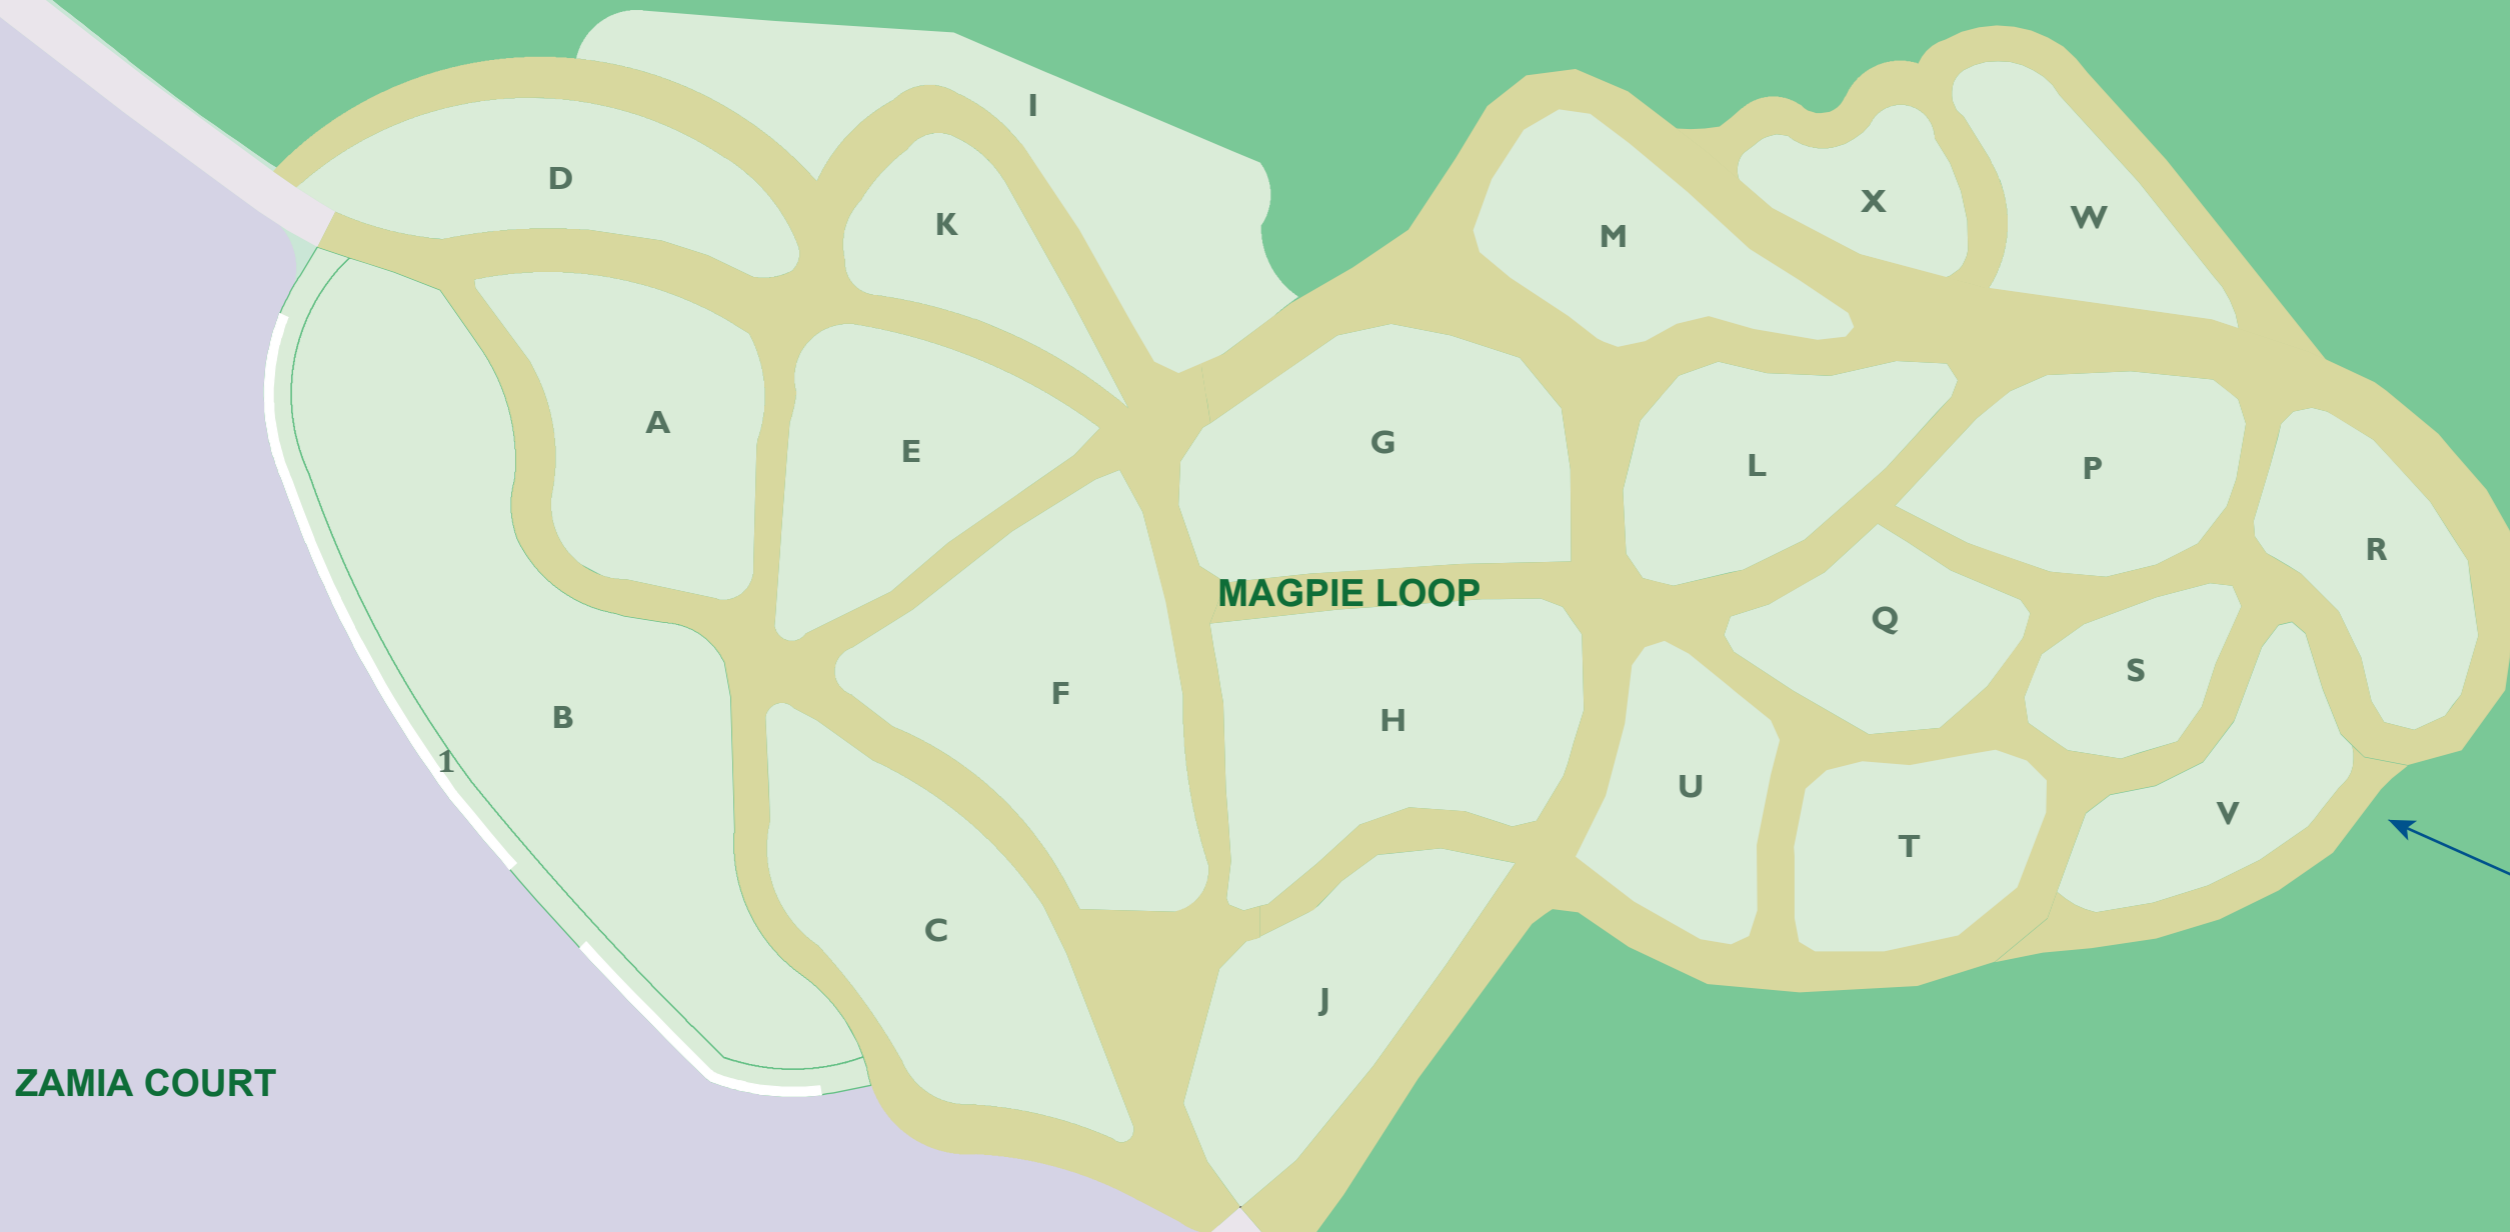

PINNAROO VALLEY MEMORIAL PARK

For product guide please refer to 'MEMORIALS 2023-2024' brochure.

Call 1300 793 109 ext.3 to book a memorial selection appointment.

Fees valid until 30 June 2024. Fees shown for positions that allow for two or more capacity is for the first memorial only.

Premium Ground Niche
\$2,576.00 - Capacity TWO
Memorials Brochure p.25

ZAMIA COURT

MAP 7A

**MAGPIE LOOP
MEMORIAL
PRODUCTS**

AREAS

-  Memorial Section
-  Memorial Area
-  Burial Area

*Magpie Loop is a TRIBUTE FREE area

METROPOLITAN
CEMETERIES BOARD

Police: 131 444