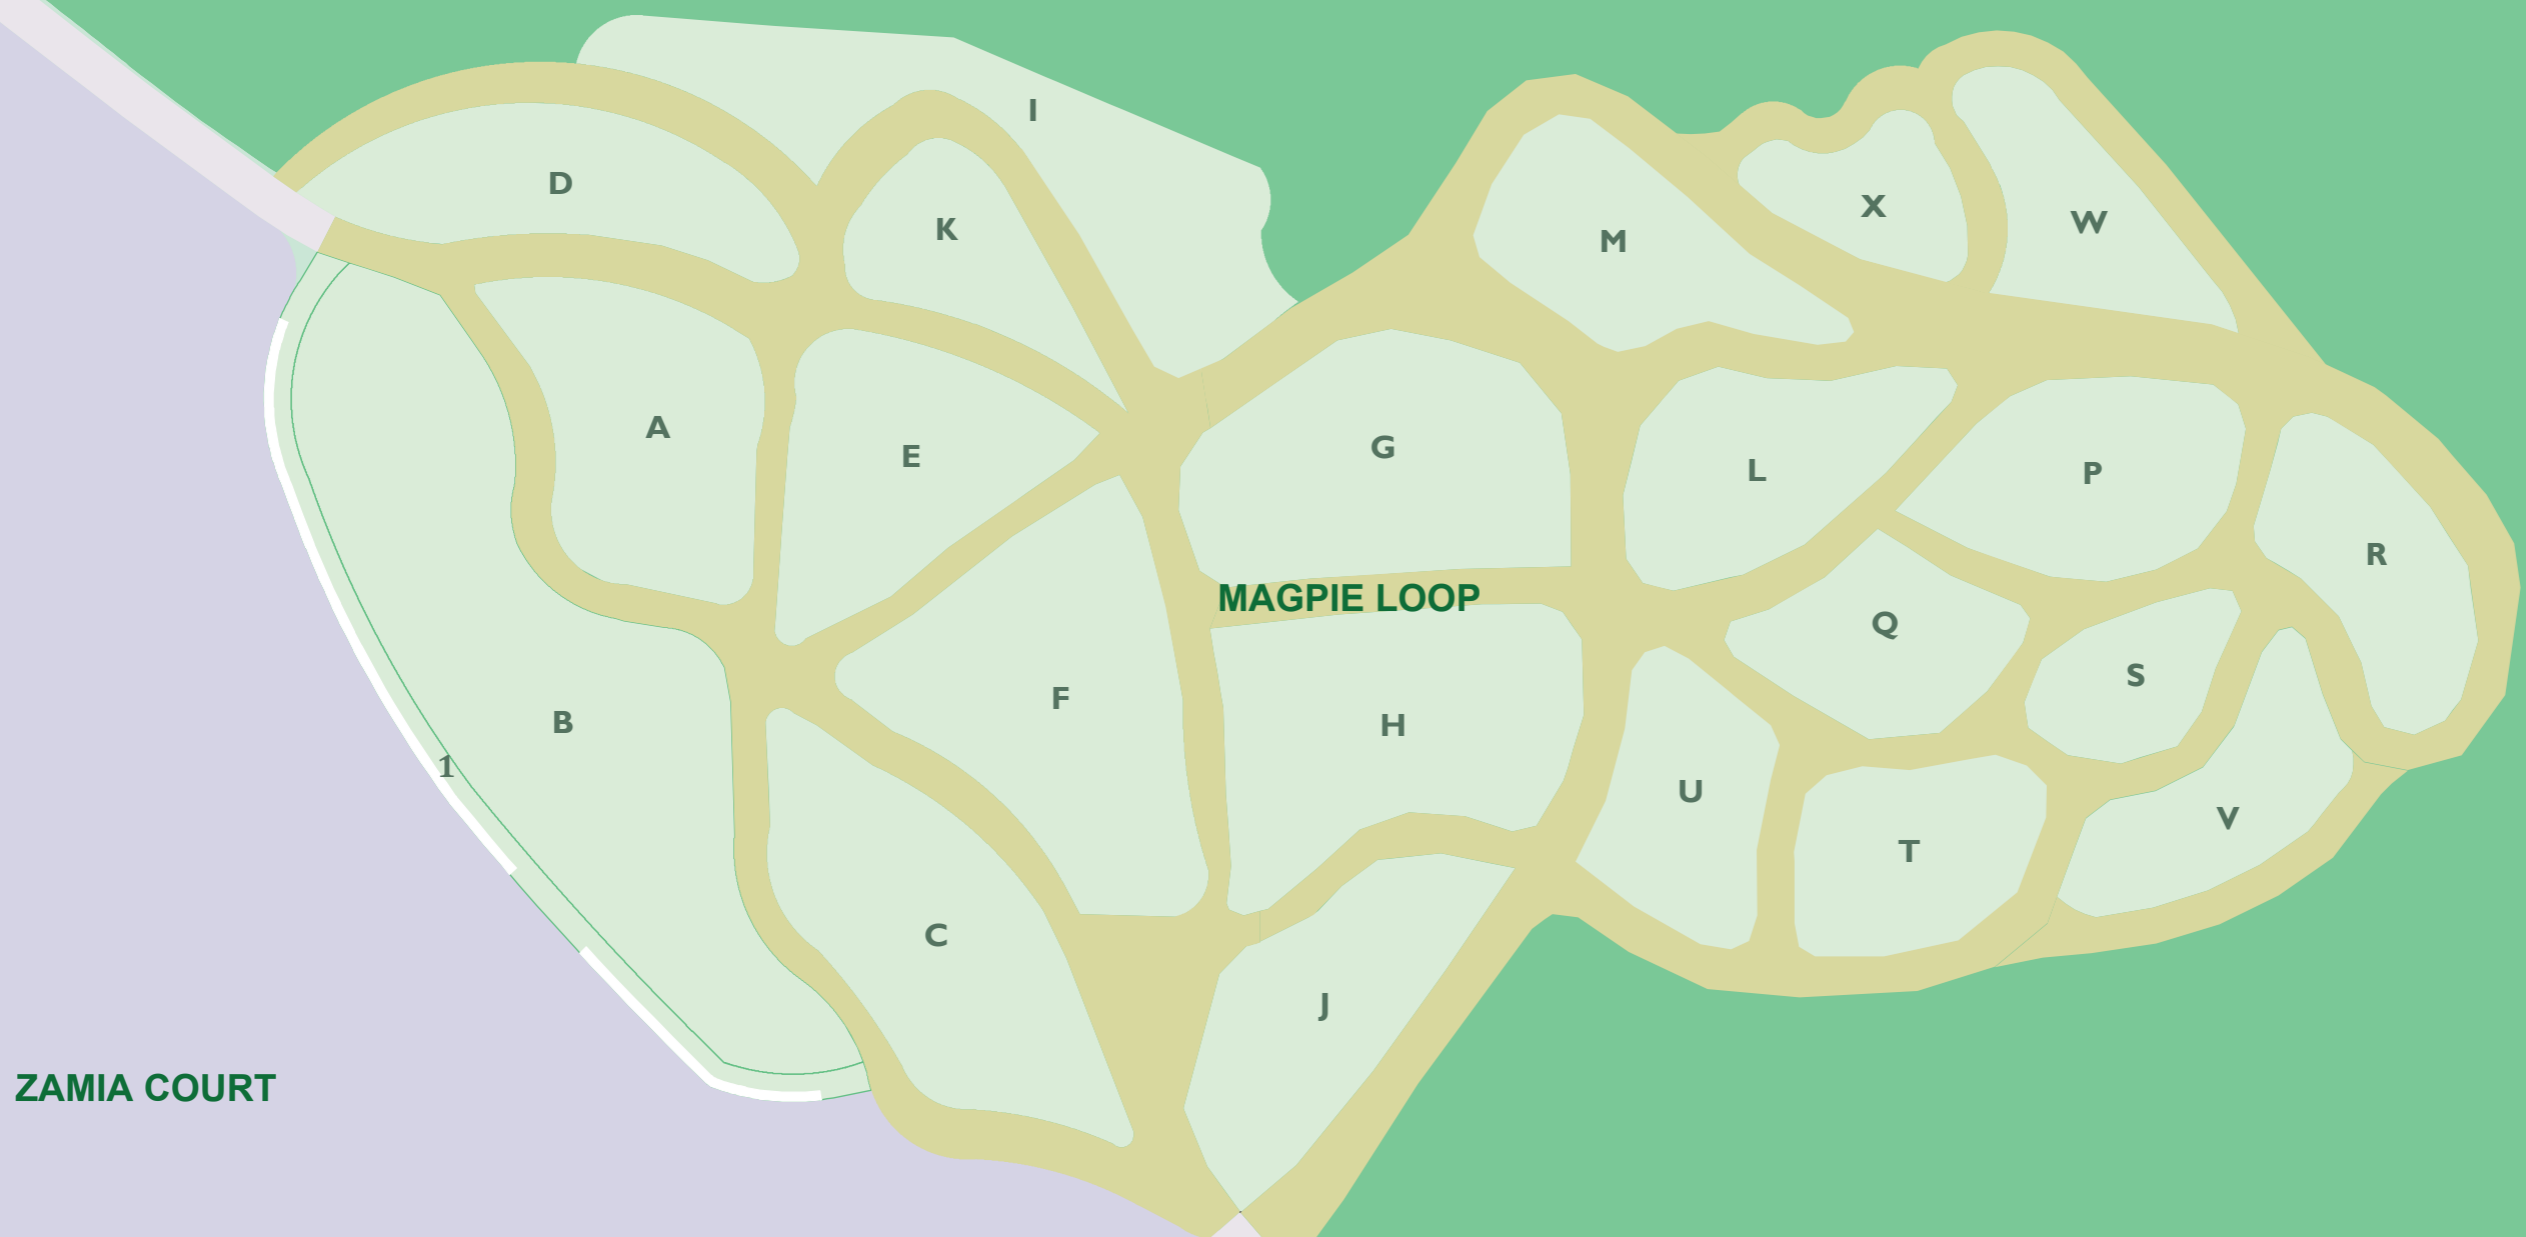

# PINNAROO VALLEY MEMORIAL PARK

ZAMIA COURT

MAGPIE LOOP

MAP 7

MAGPIE LOOP

### AREAS

-  Memorial Section
-  Memorial Area
-  Burial Area

\*Magpie Loop is a TRIBUTE FREE area

METROPOLITAN  
CEMETERIES BOARD

Police: 131 444