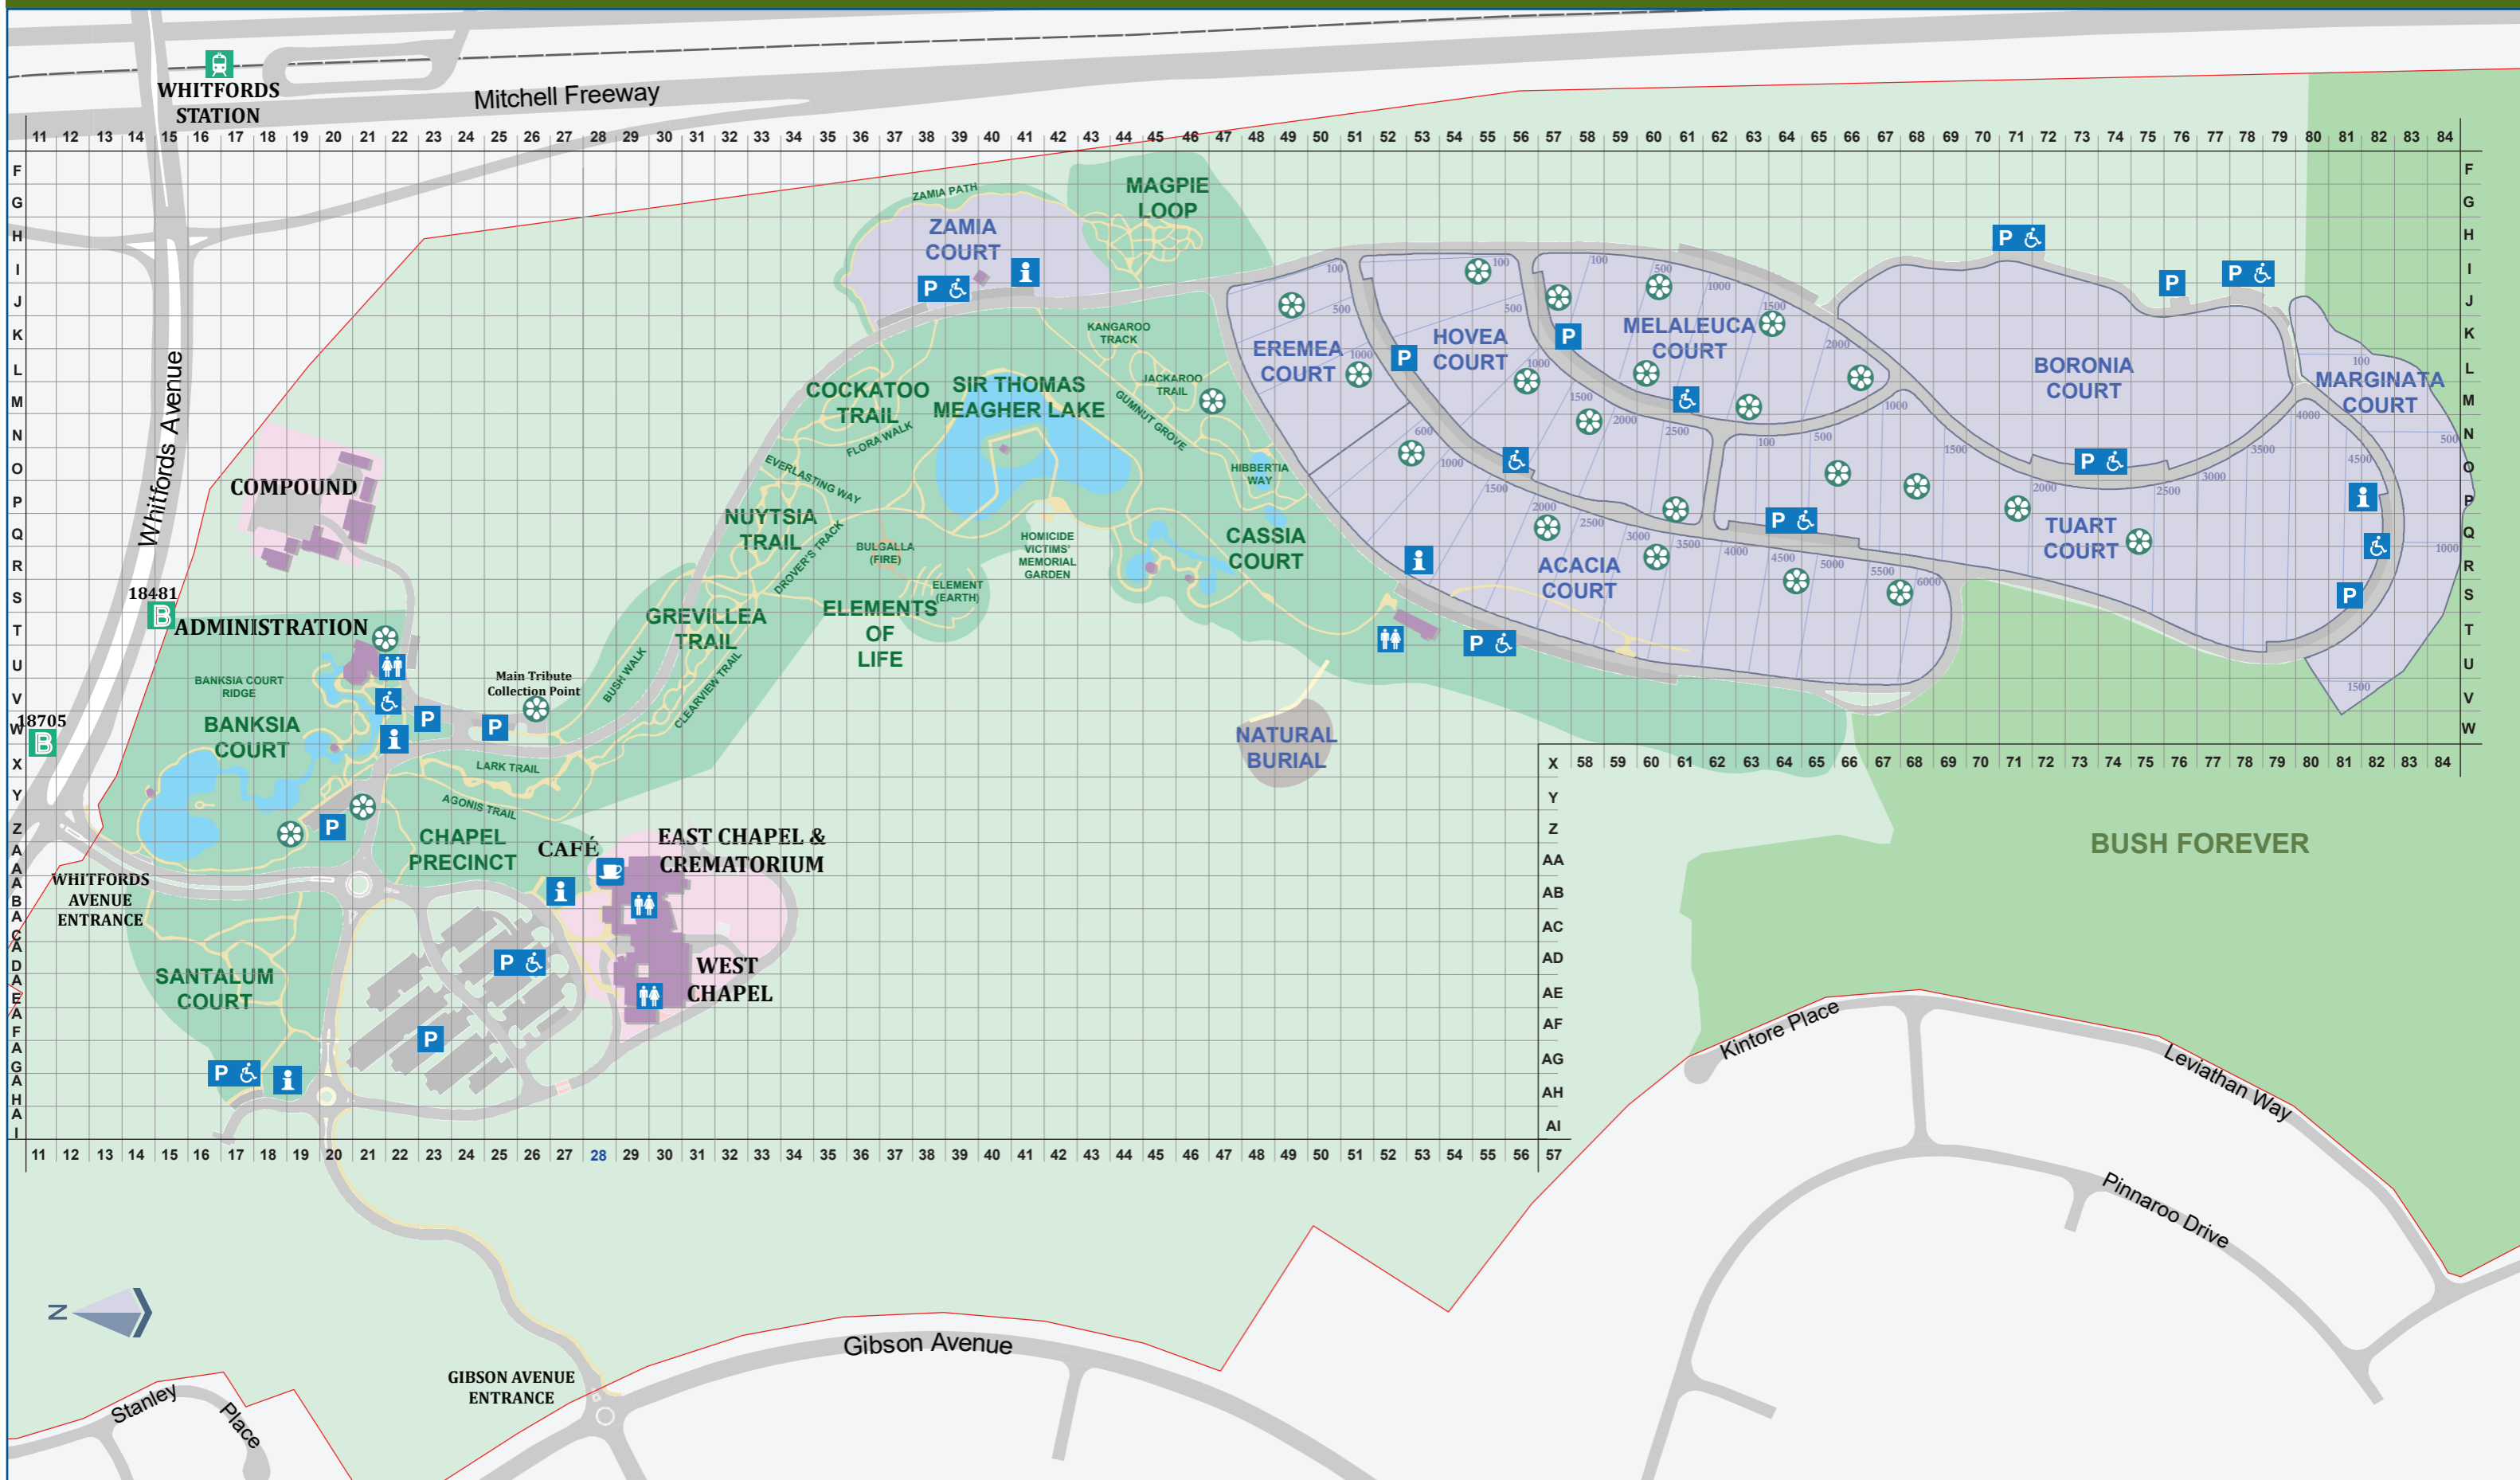

# PINNAROO VALLEY MEMORIAL PARK

## MAP 1 OVERALL CEMETERY LAYOUT

AREAS	
	Burial Area
	Memorial Area
	Bushland
	Lake or Water Feature

MAP SYMBOLS	
	Toilets
	Disability Access
	Parking
	Information Point
	Café
	Tribute Collection Point

METROPOLITAN  
CEMETERIES BOARD

Police: 131 444