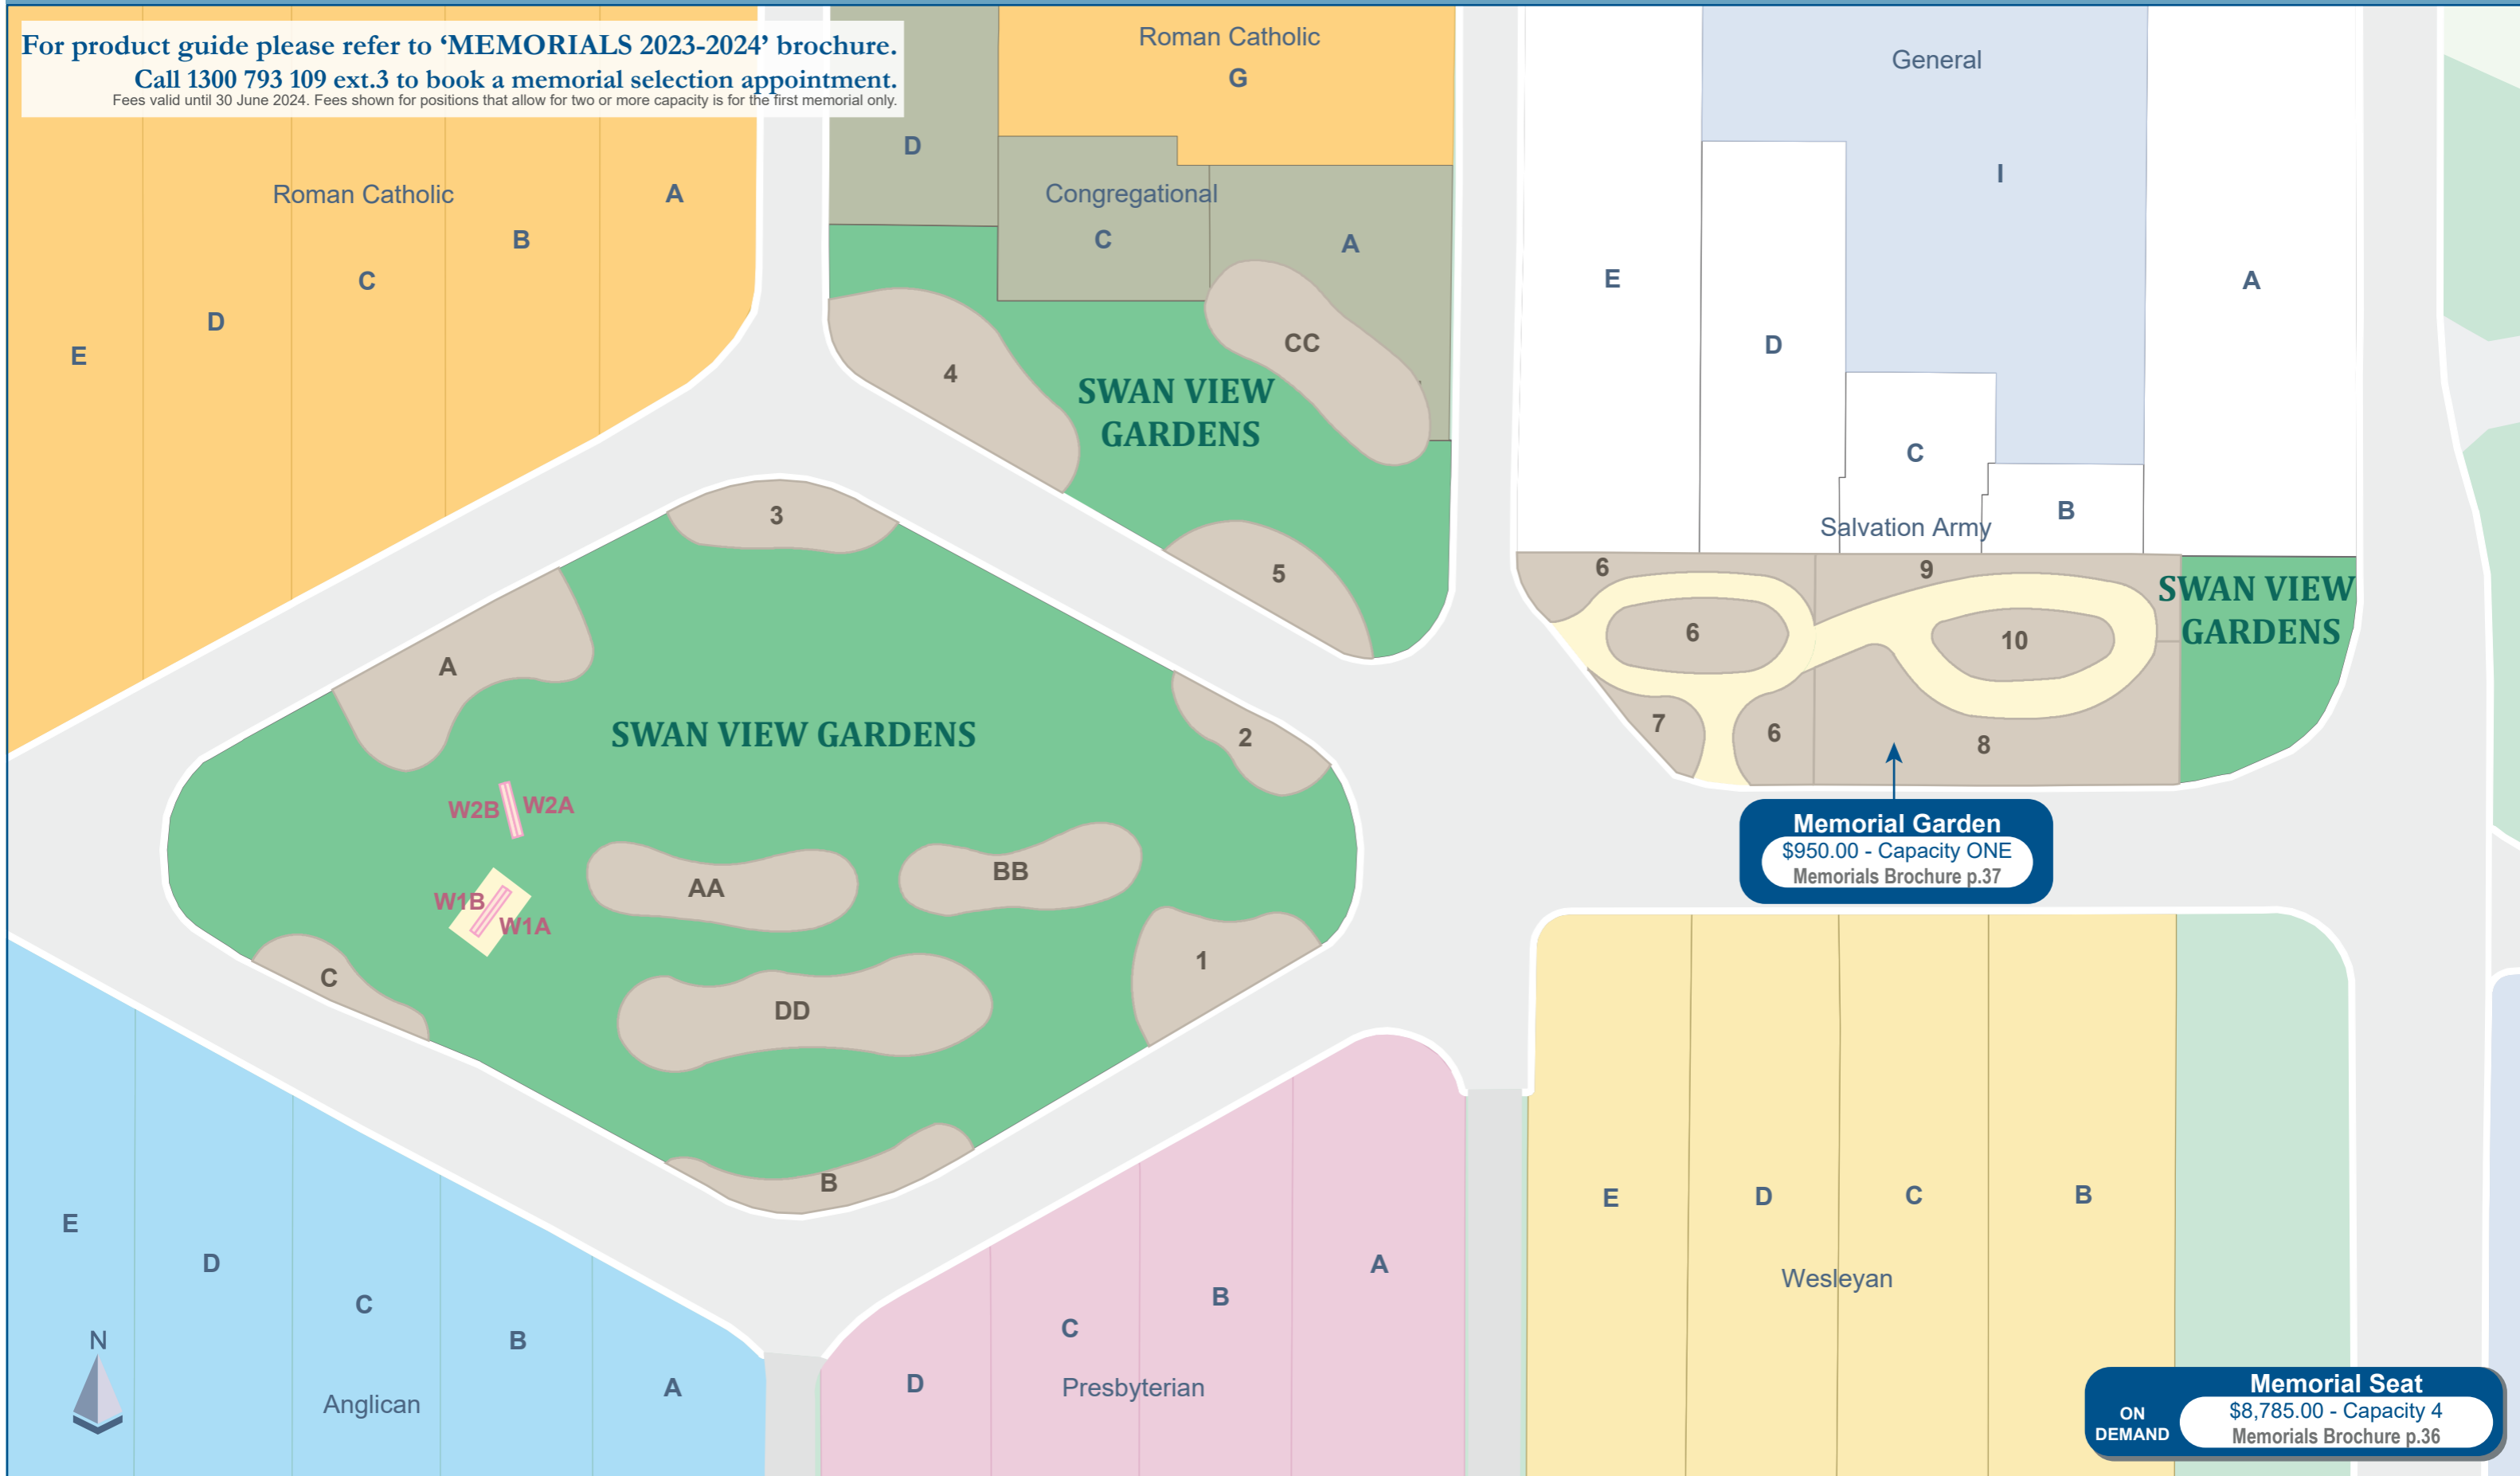

MIDLAND CEMETERY

For product guide please refer to 'MEMORIALS 2023-2024' brochure.
 Call 1300 793 109 ext.3 to book a memorial selection appointment.
 Fees valid until 30 June 2024. Fees shown for positions that allow for two or more capacity is for the first memorial only.

MAP 2A

MAP SYMBOLS

 Garden  Niche Wall

**SWAN VIEW
GARDENS MEMORIAL
PRODUCTS**

**METROPOLITAN
CEMETERIES BOARD**

Police: 131 444