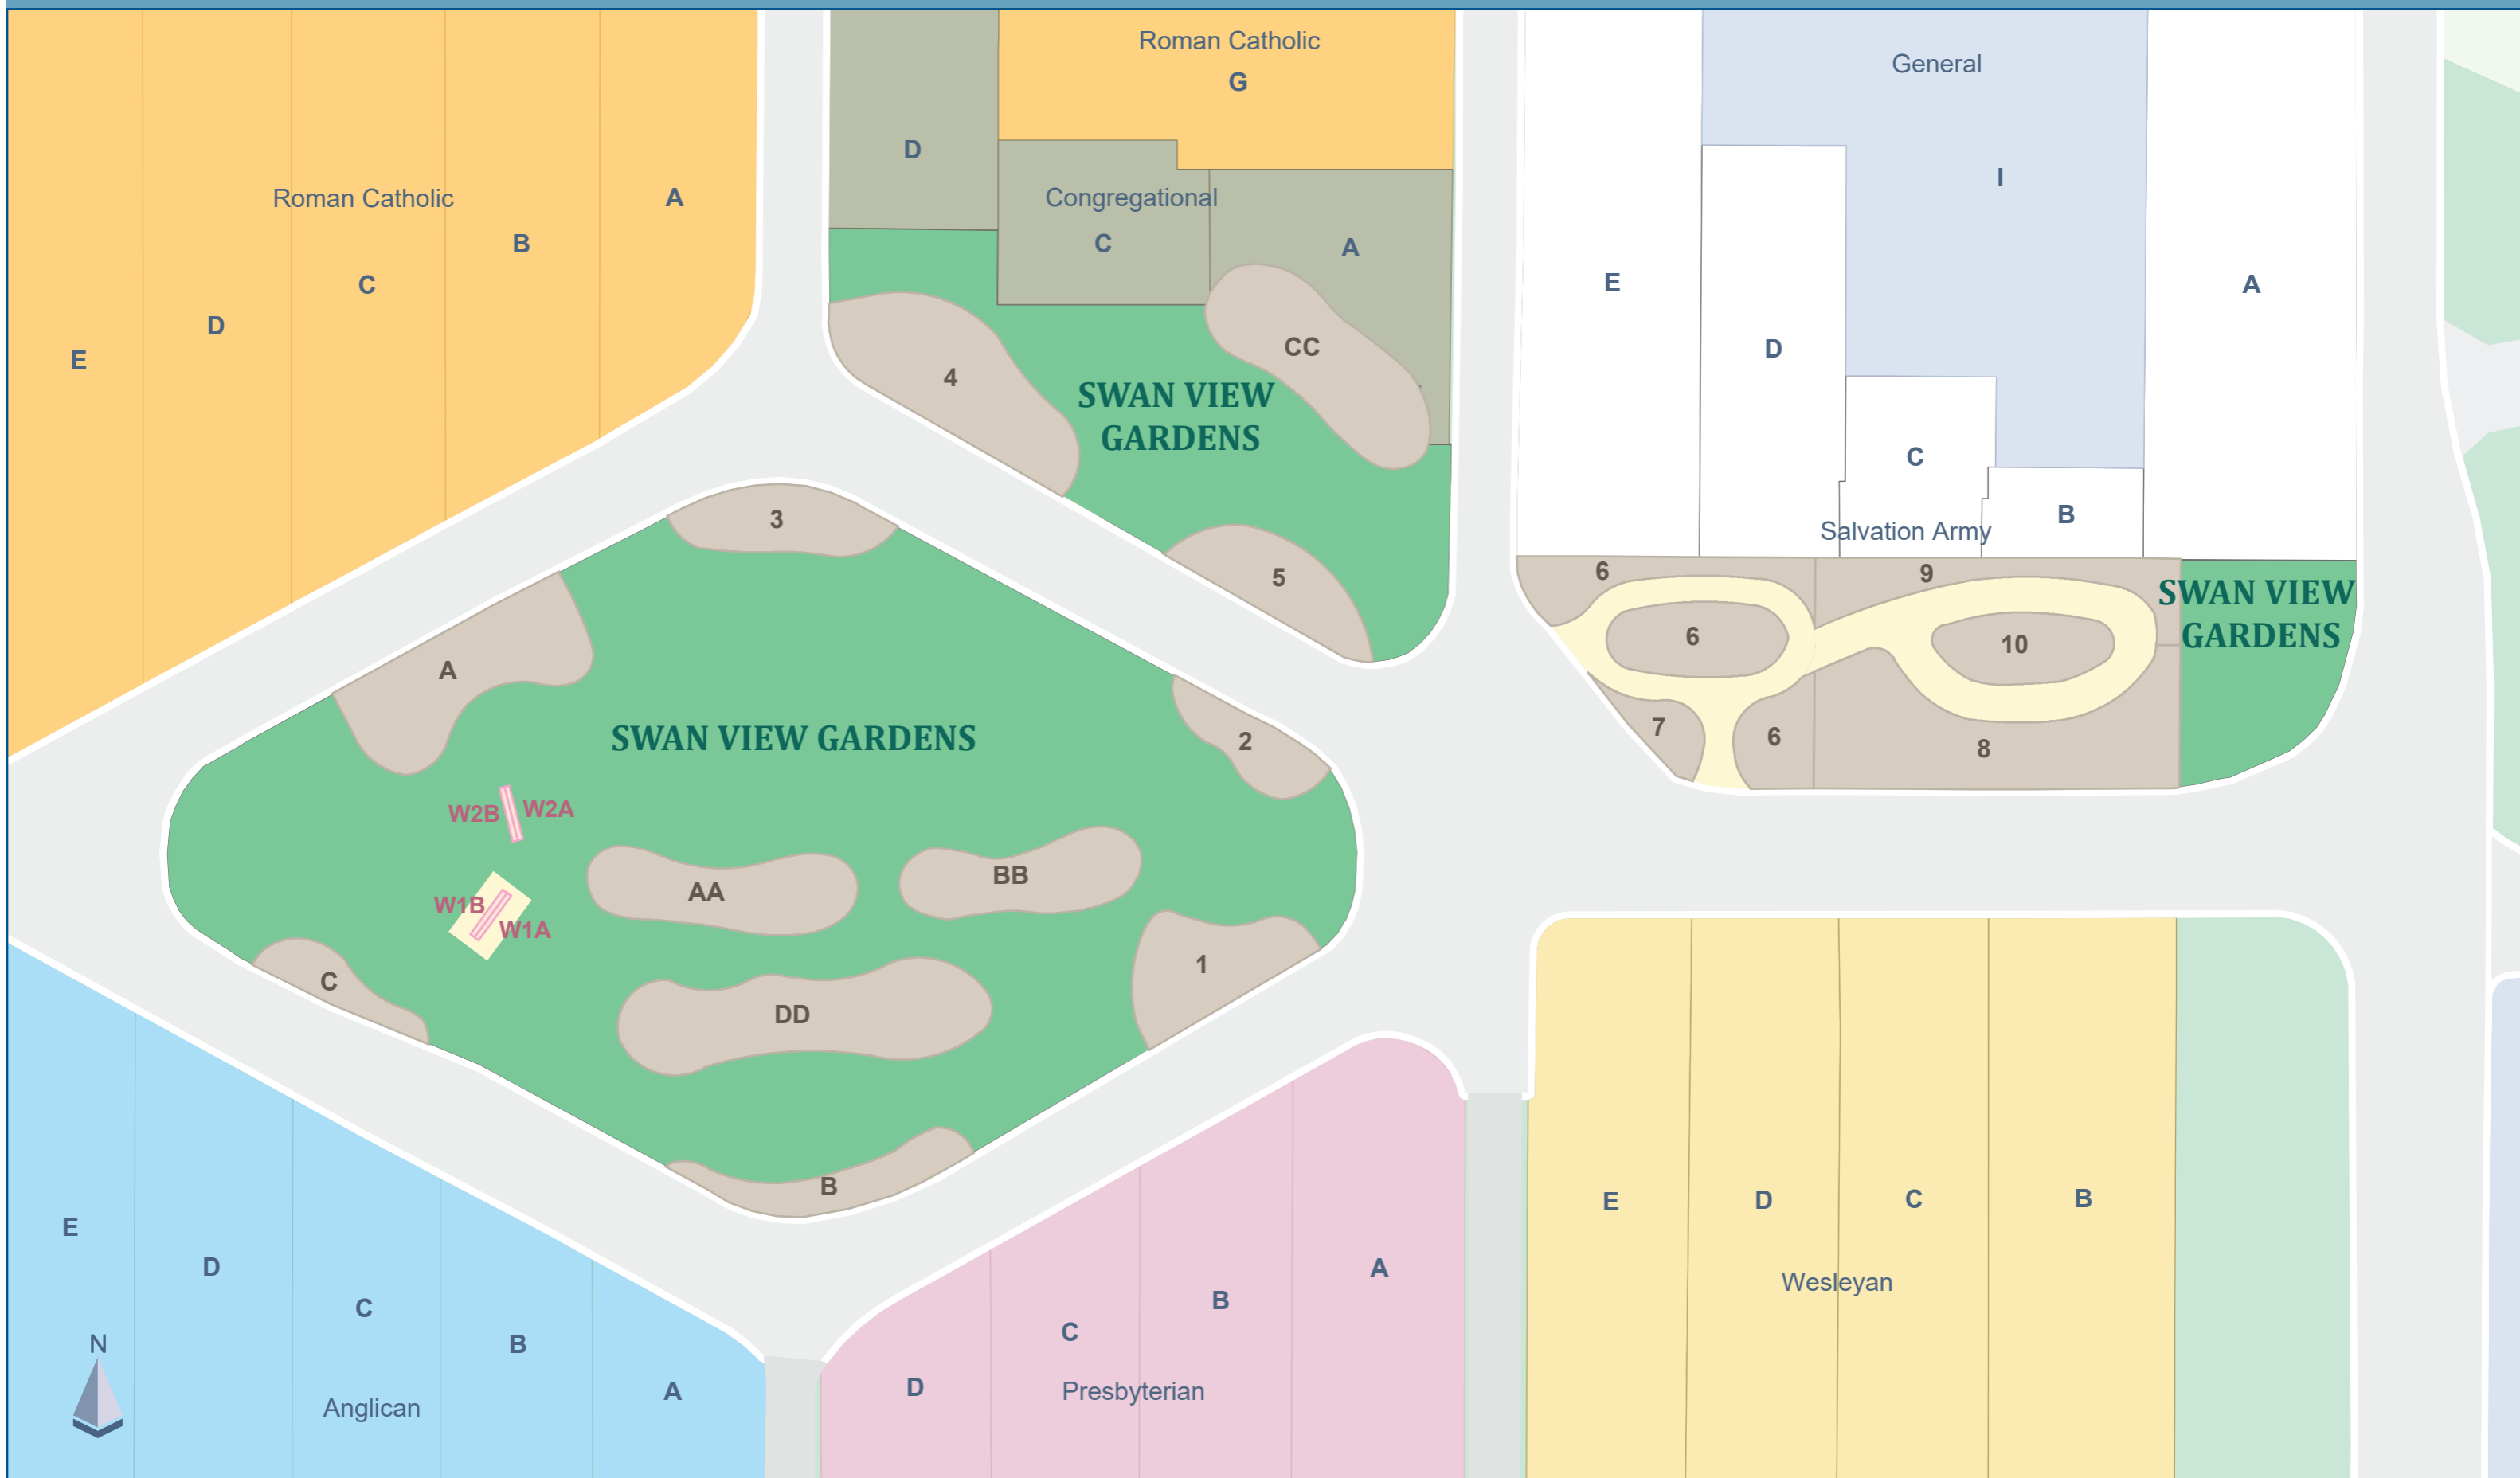

MIDLAND CEMETERY

MAP 2

SWAN VIEW GARDENS

MAP SYMBOLS

-  Garden
-  Niche Wall

METROPOLITAN CEMETERIES BOARD

Police: 131 444