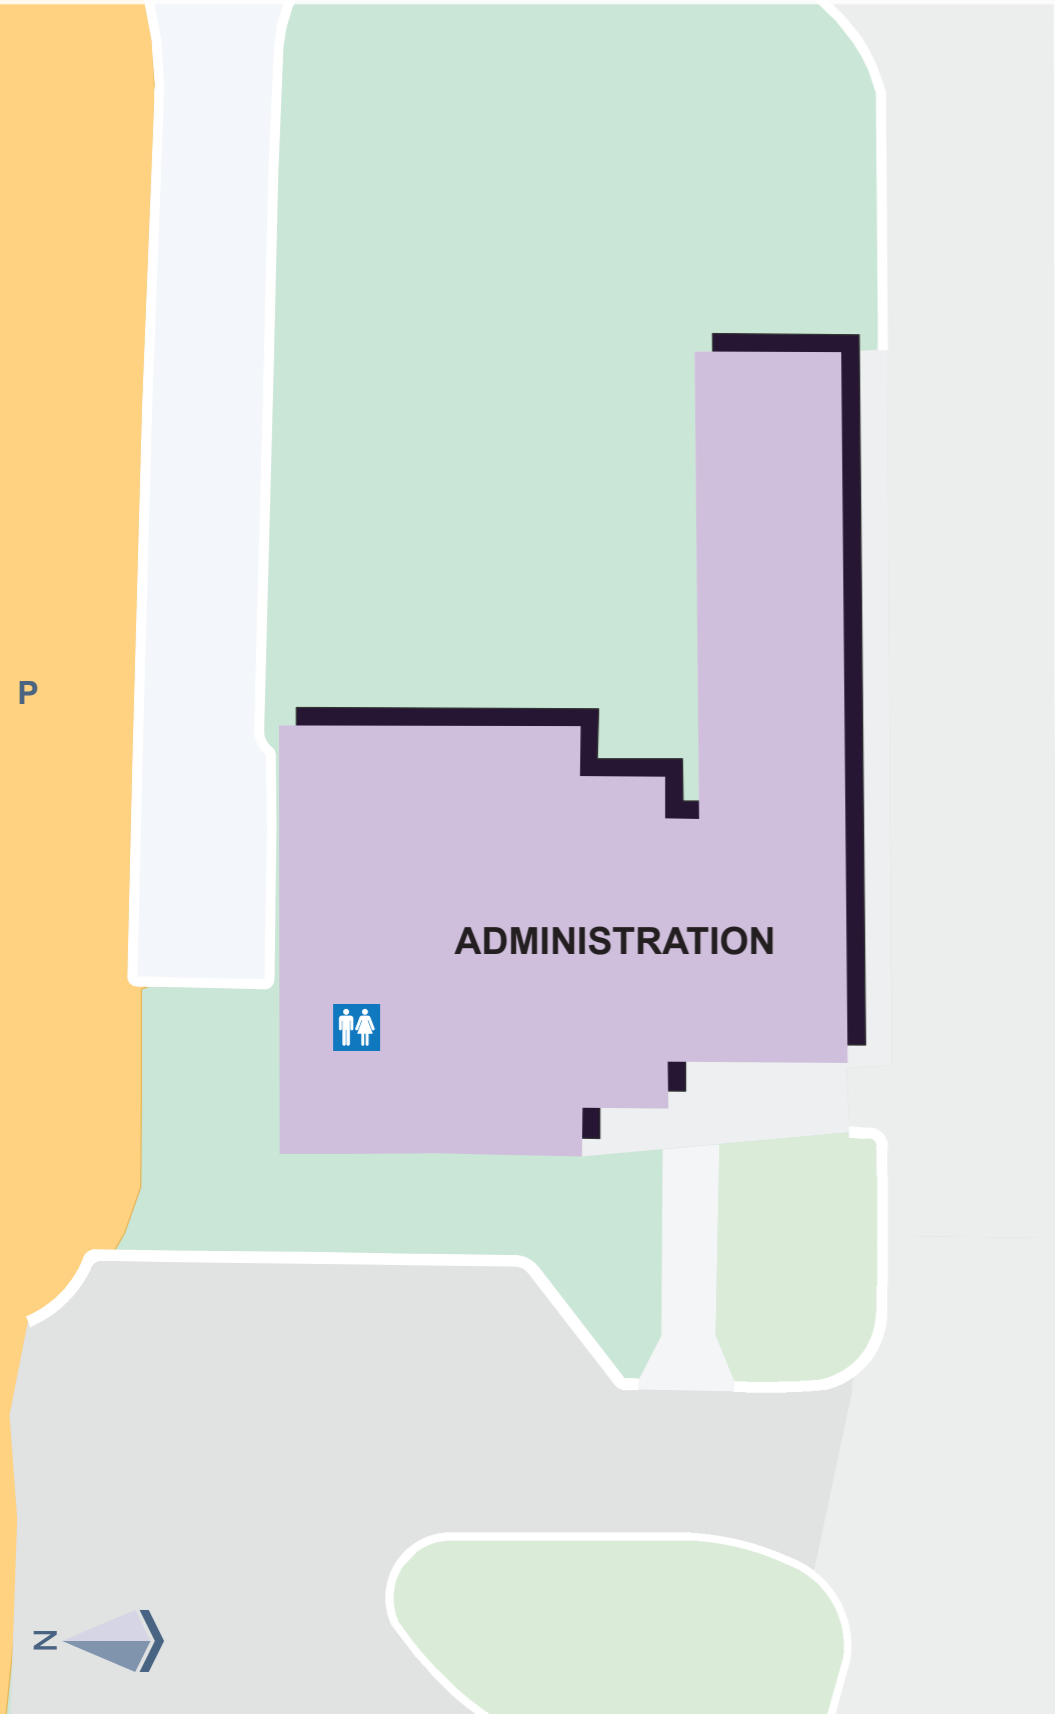

1	<b>Ground Niche</b> \$1,983.00 - Capacity ONE Memorials Brochure p.37
2	<b>Reflection Wall</b> \$1,268.00 - Capacity ONE Memorials Brochure p.39
3	<b>Reflection Wall Large</b> \$2,704.00 - Capacity TWO Memorials Brochure p.39
4	<b>Tree of Life</b> \$658.00 - Capacity ONE Memorials Brochure p.36

## MAP 1A