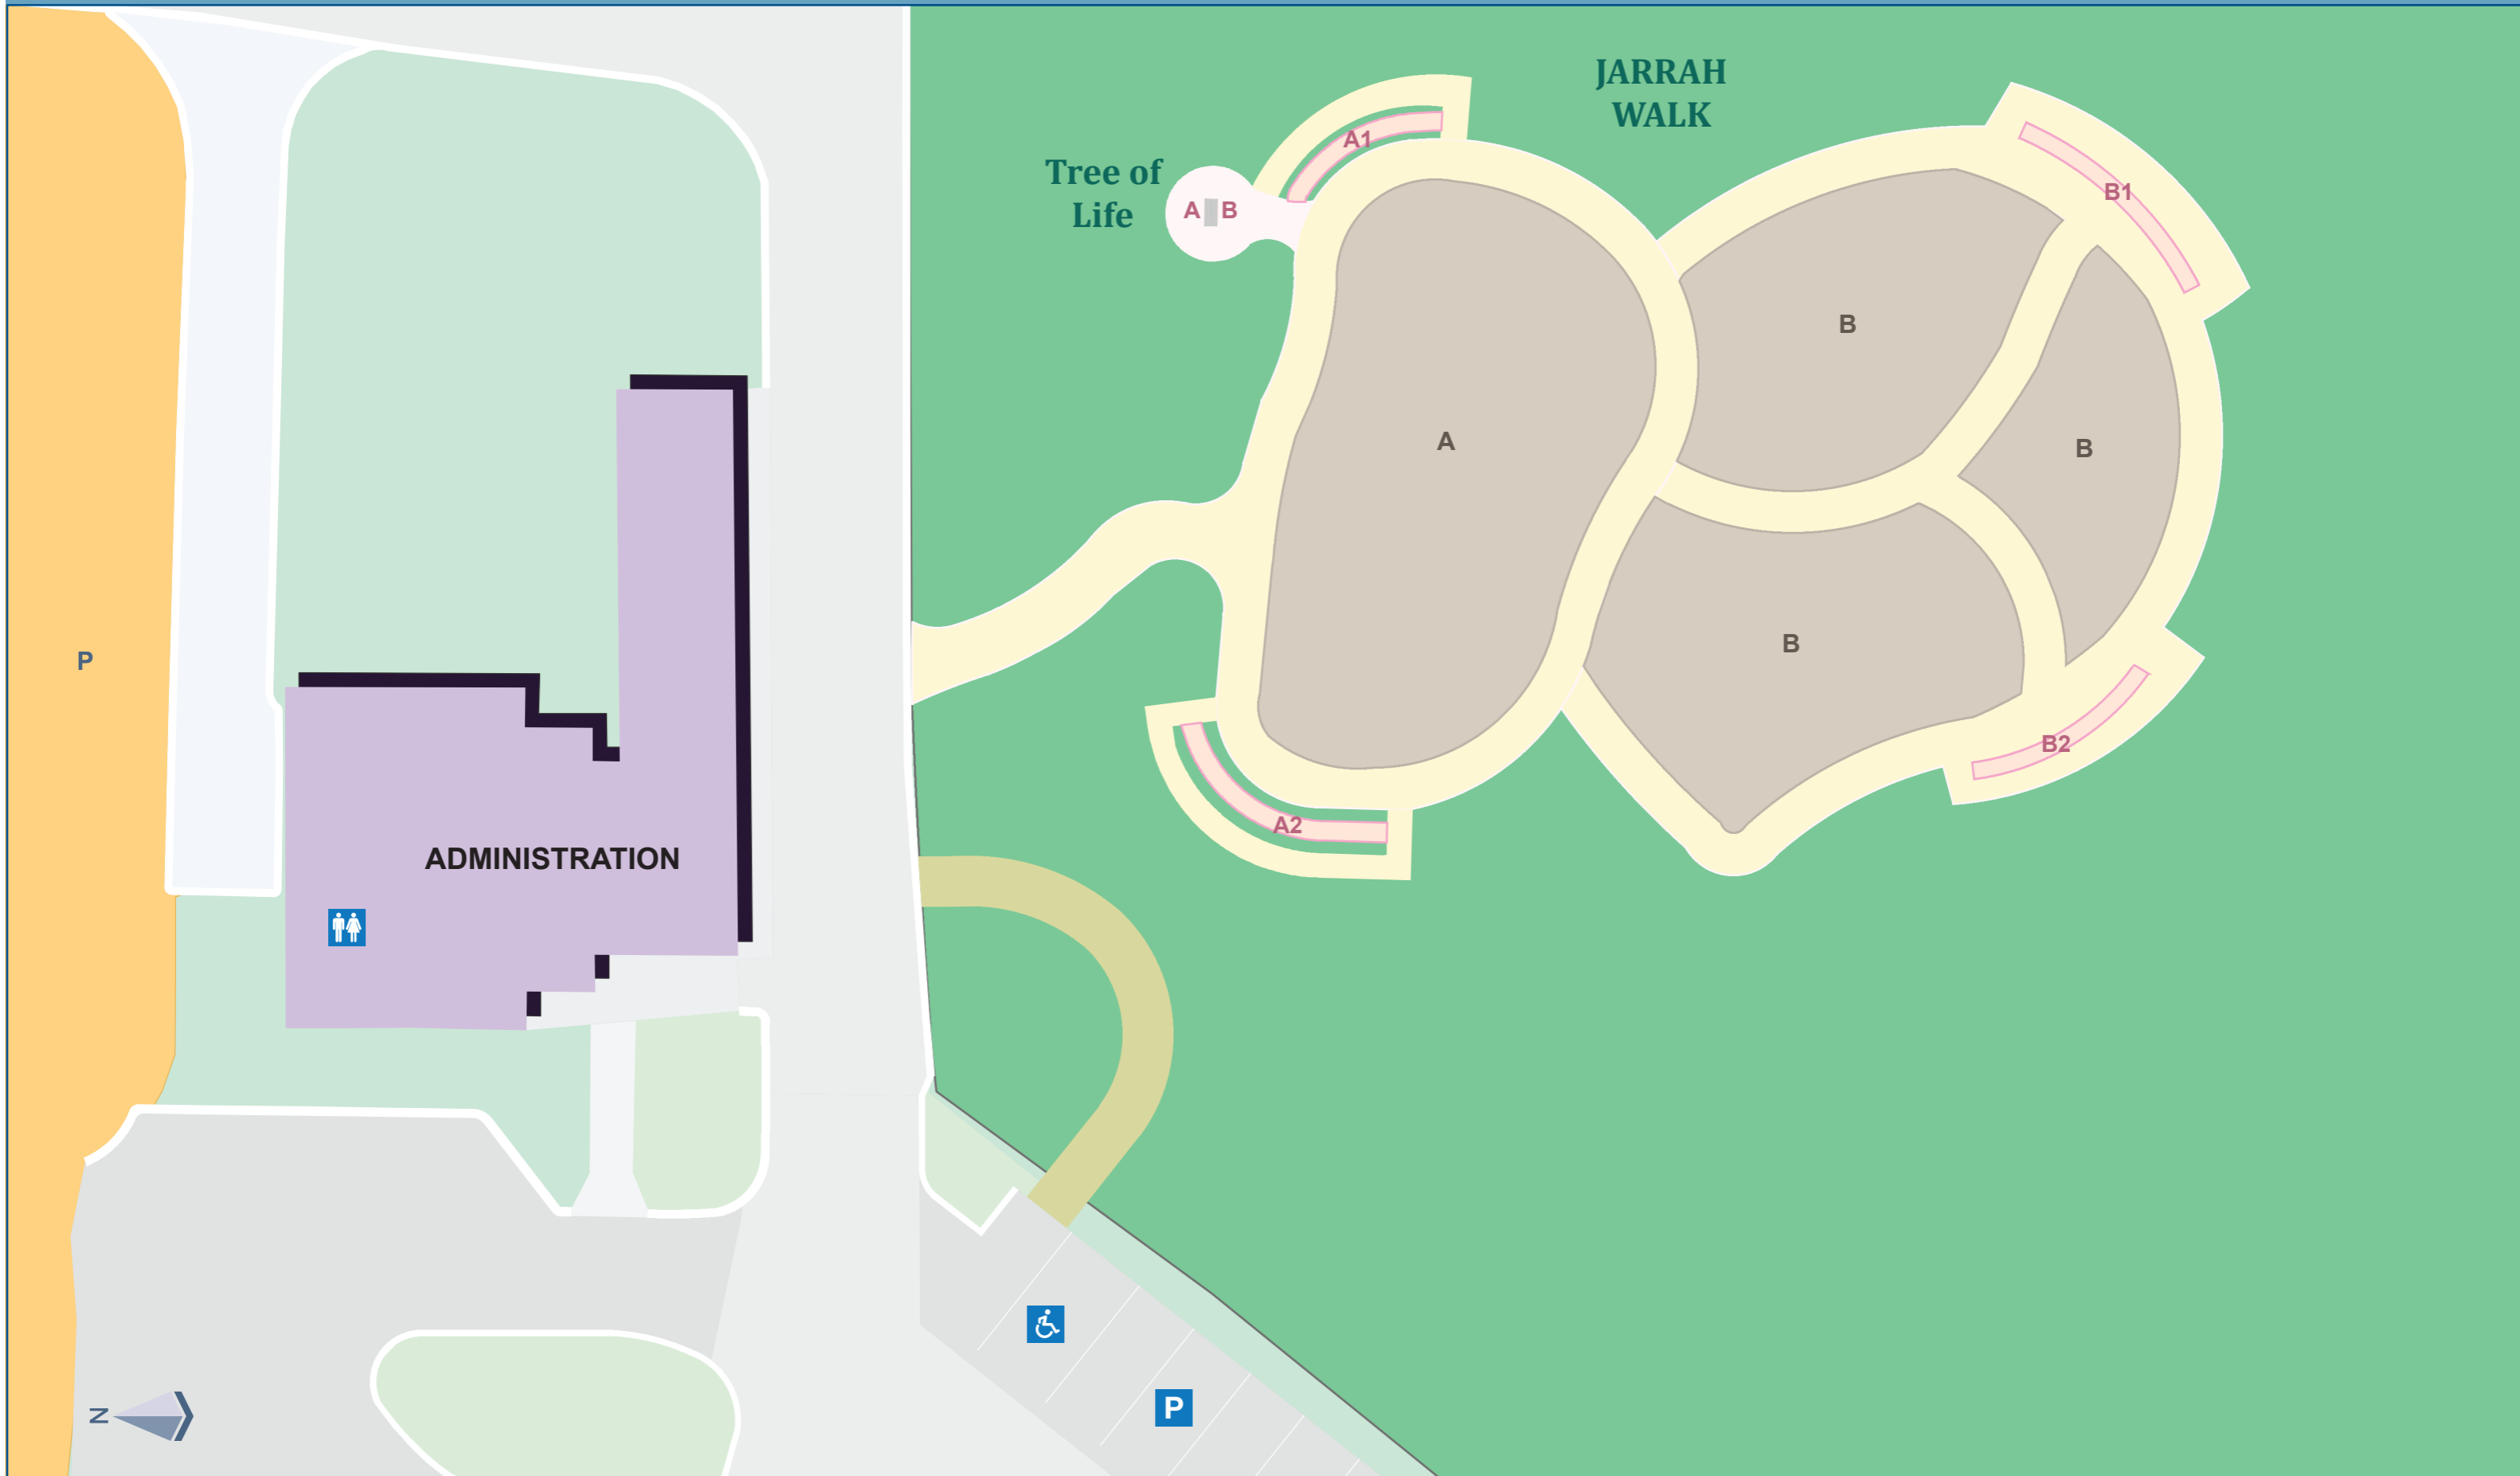

# MIDLAND CEMETERY

MAP 1

JARRAH WALK

### MAP SYMBOLS

Toilets

Disability Access

Parking

Garden

Memorial Wall

METROPOLITAN  
CEMETERIES BOARD

Police: 131 444