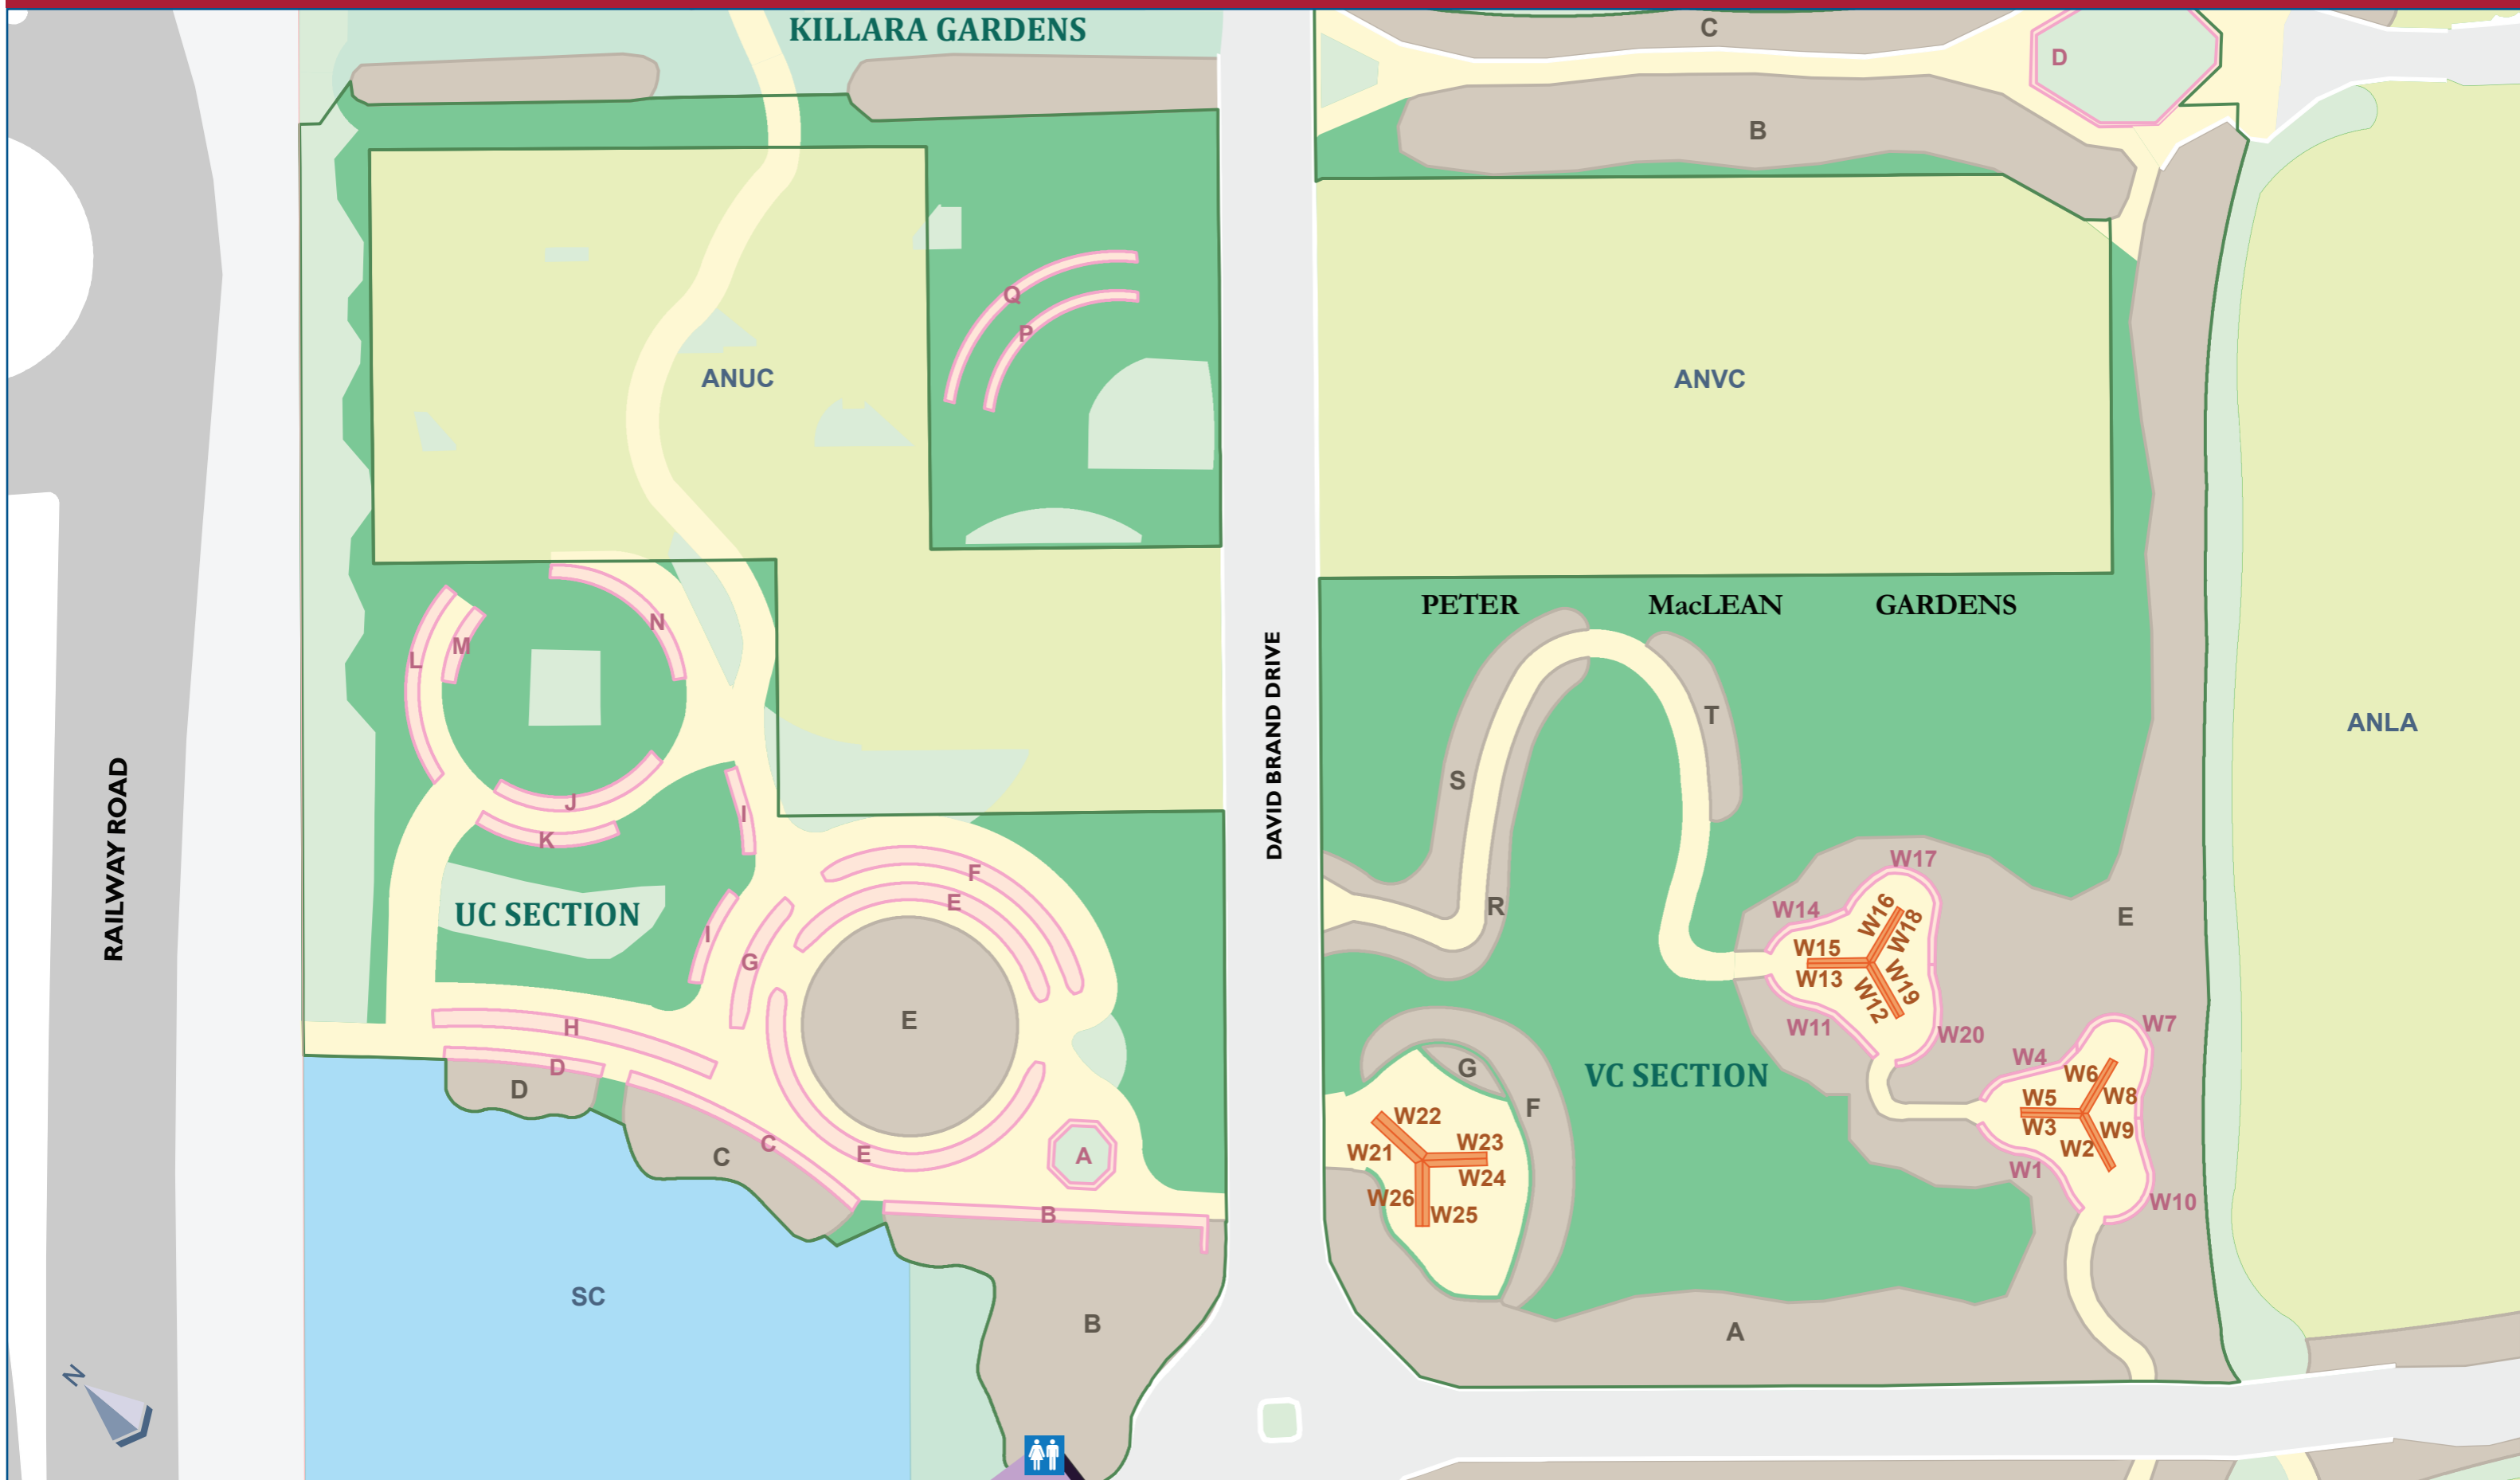

KARRAKATTA CEMETERY

MAP 9

MAP SYMBOLS

- Garden
- Memorial Wall
- Niche Wall

**PETER MacLEAN GARDENS,
UC & VC SECTIONS**

**METROPOLITAN
CEMETERIES BOARD**

Police: 131 444