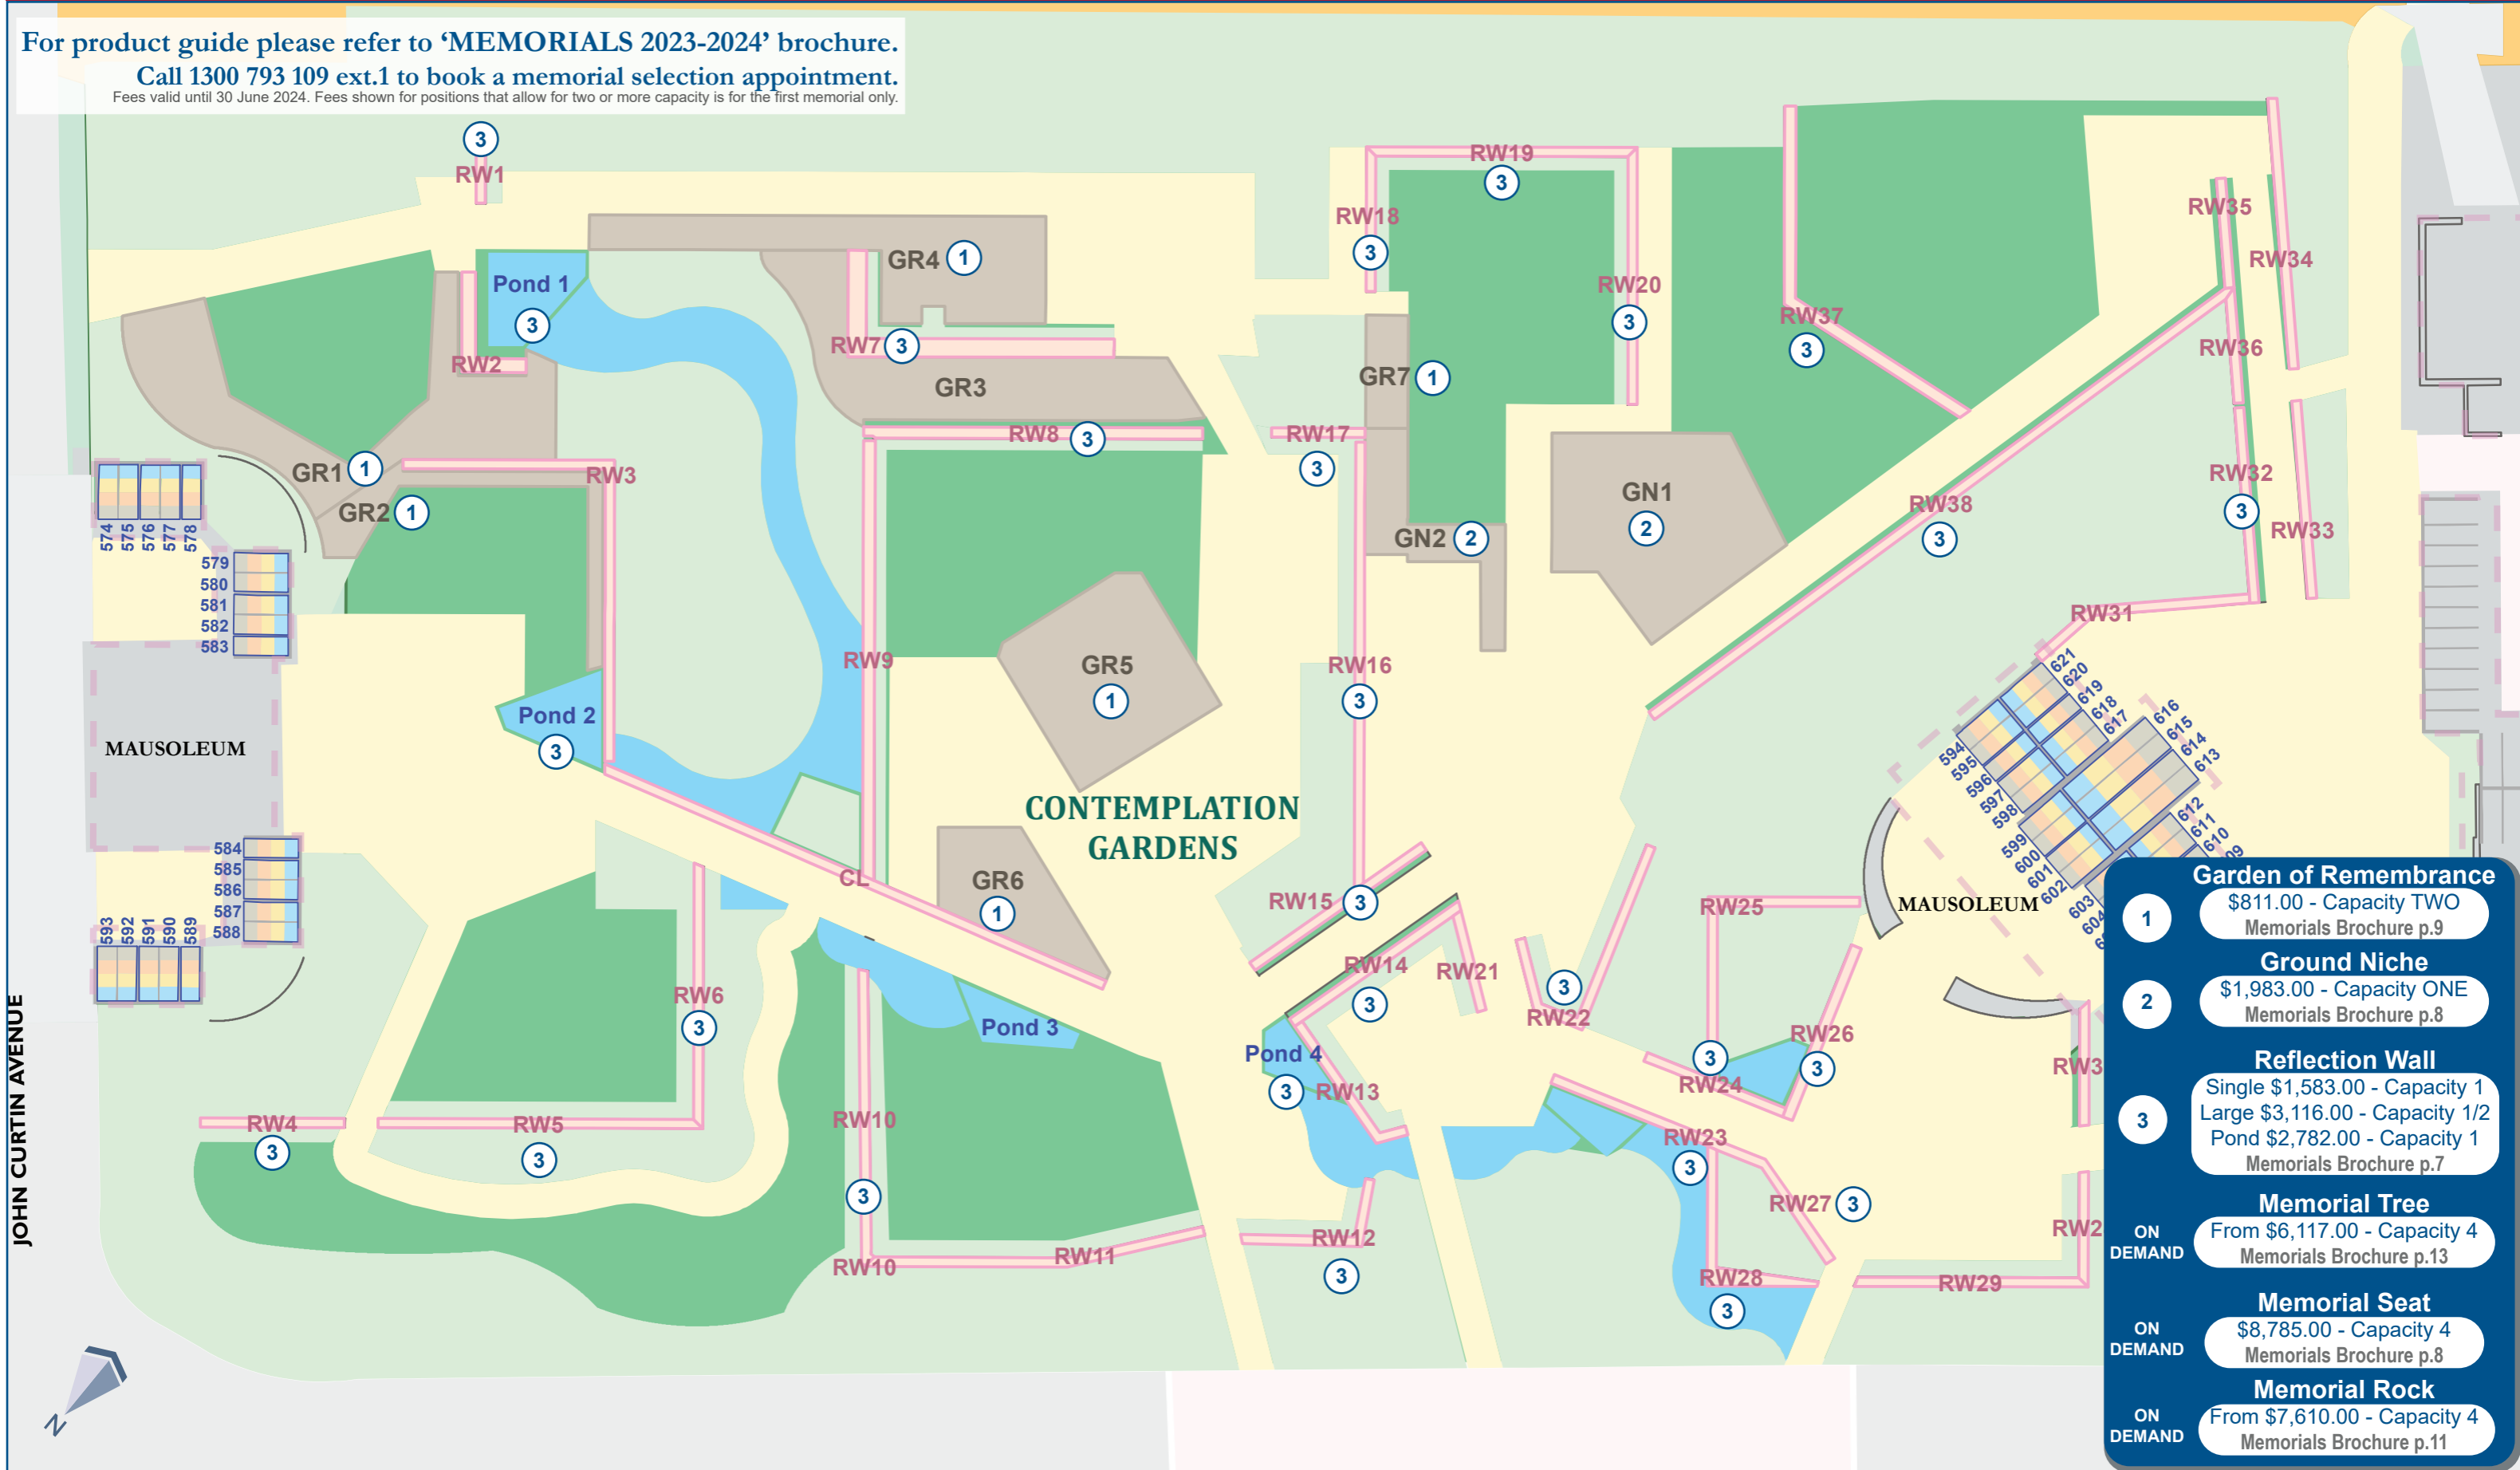

1	Garden of Remembrance \$811.00 - Capacity TWO Memorials Brochure p.9
2	Ground Niche \$1,983.00 - Capacity ONE Memorials Brochure p.8
3	Reflection Wall Single \$1,583.00 - Capacity 1 Large \$3,116.00 - Capacity 1/2 Pond \$2,782.00 - Capacity 1 Memorials Brochure p.7
ON DEMAND	Memorial Tree From \$6,117.00 - Capacity 4 Memorials Brochure p.13
ON DEMAND	Memorial Seat \$8,785.00 - Capacity 4 Memorials Brochure p.8
ON DEMAND	Memorial Rock From \$7,610.00 - Capacity 4 Memorials Brochure p.11

JOHN CURTIN AVENUE

MAP 8A

CONTEMPLATION GARDENS MEMORIAL PRODUCTS

KEY TO CRYPT LAYOUT	MAP SYMBOLS																																		
<table border="0"> <tr> <td>D</td> <td>HEAVEN LEVEL</td> <td>-</td> <td>Top Crypt</td> <td></td> <td>999</td> <td>Family 2</td> </tr> <tr> <td>C</td> <td>EYE LEVEL</td> <td>-</td> <td>2nd Top Crypt</td> <td></td> <td>999</td> <td>Single</td> </tr> <tr> <td>B</td> <td>HEART LEVEL</td> <td>-</td> <td>2nd Bottom Crypt</td> <td></td> <td>999</td> <td>Companion</td> </tr> <tr> <td>A</td> <td>PRAYER LEVEL</td> <td>-</td> <td>Bottom Crypt</td> <td></td> <td>999</td> <td></td> </tr> </table>	D	HEAVEN LEVEL	-	Top Crypt		999	Family 2	C	EYE LEVEL	-	2nd Top Crypt		999	Single	B	HEART LEVEL	-	2nd Bottom Crypt		999	Companion	A	PRAYER LEVEL	-	Bottom Crypt		999		<table border="0"> <tr> <td></td> <td>Memorial Wall</td> </tr> <tr> <td></td> <td>Garden</td> </tr> <tr> <td></td> <td>Water Feature</td> </tr> </table>		Memorial Wall		Garden		Water Feature
D	HEAVEN LEVEL	-	Top Crypt		999	Family 2																													
C	EYE LEVEL	-	2nd Top Crypt		999	Single																													
B	HEART LEVEL	-	2nd Bottom Crypt		999	Companion																													
A	PRAYER LEVEL	-	Bottom Crypt		999																														
	Memorial Wall																																		
	Garden																																		
	Water Feature																																		