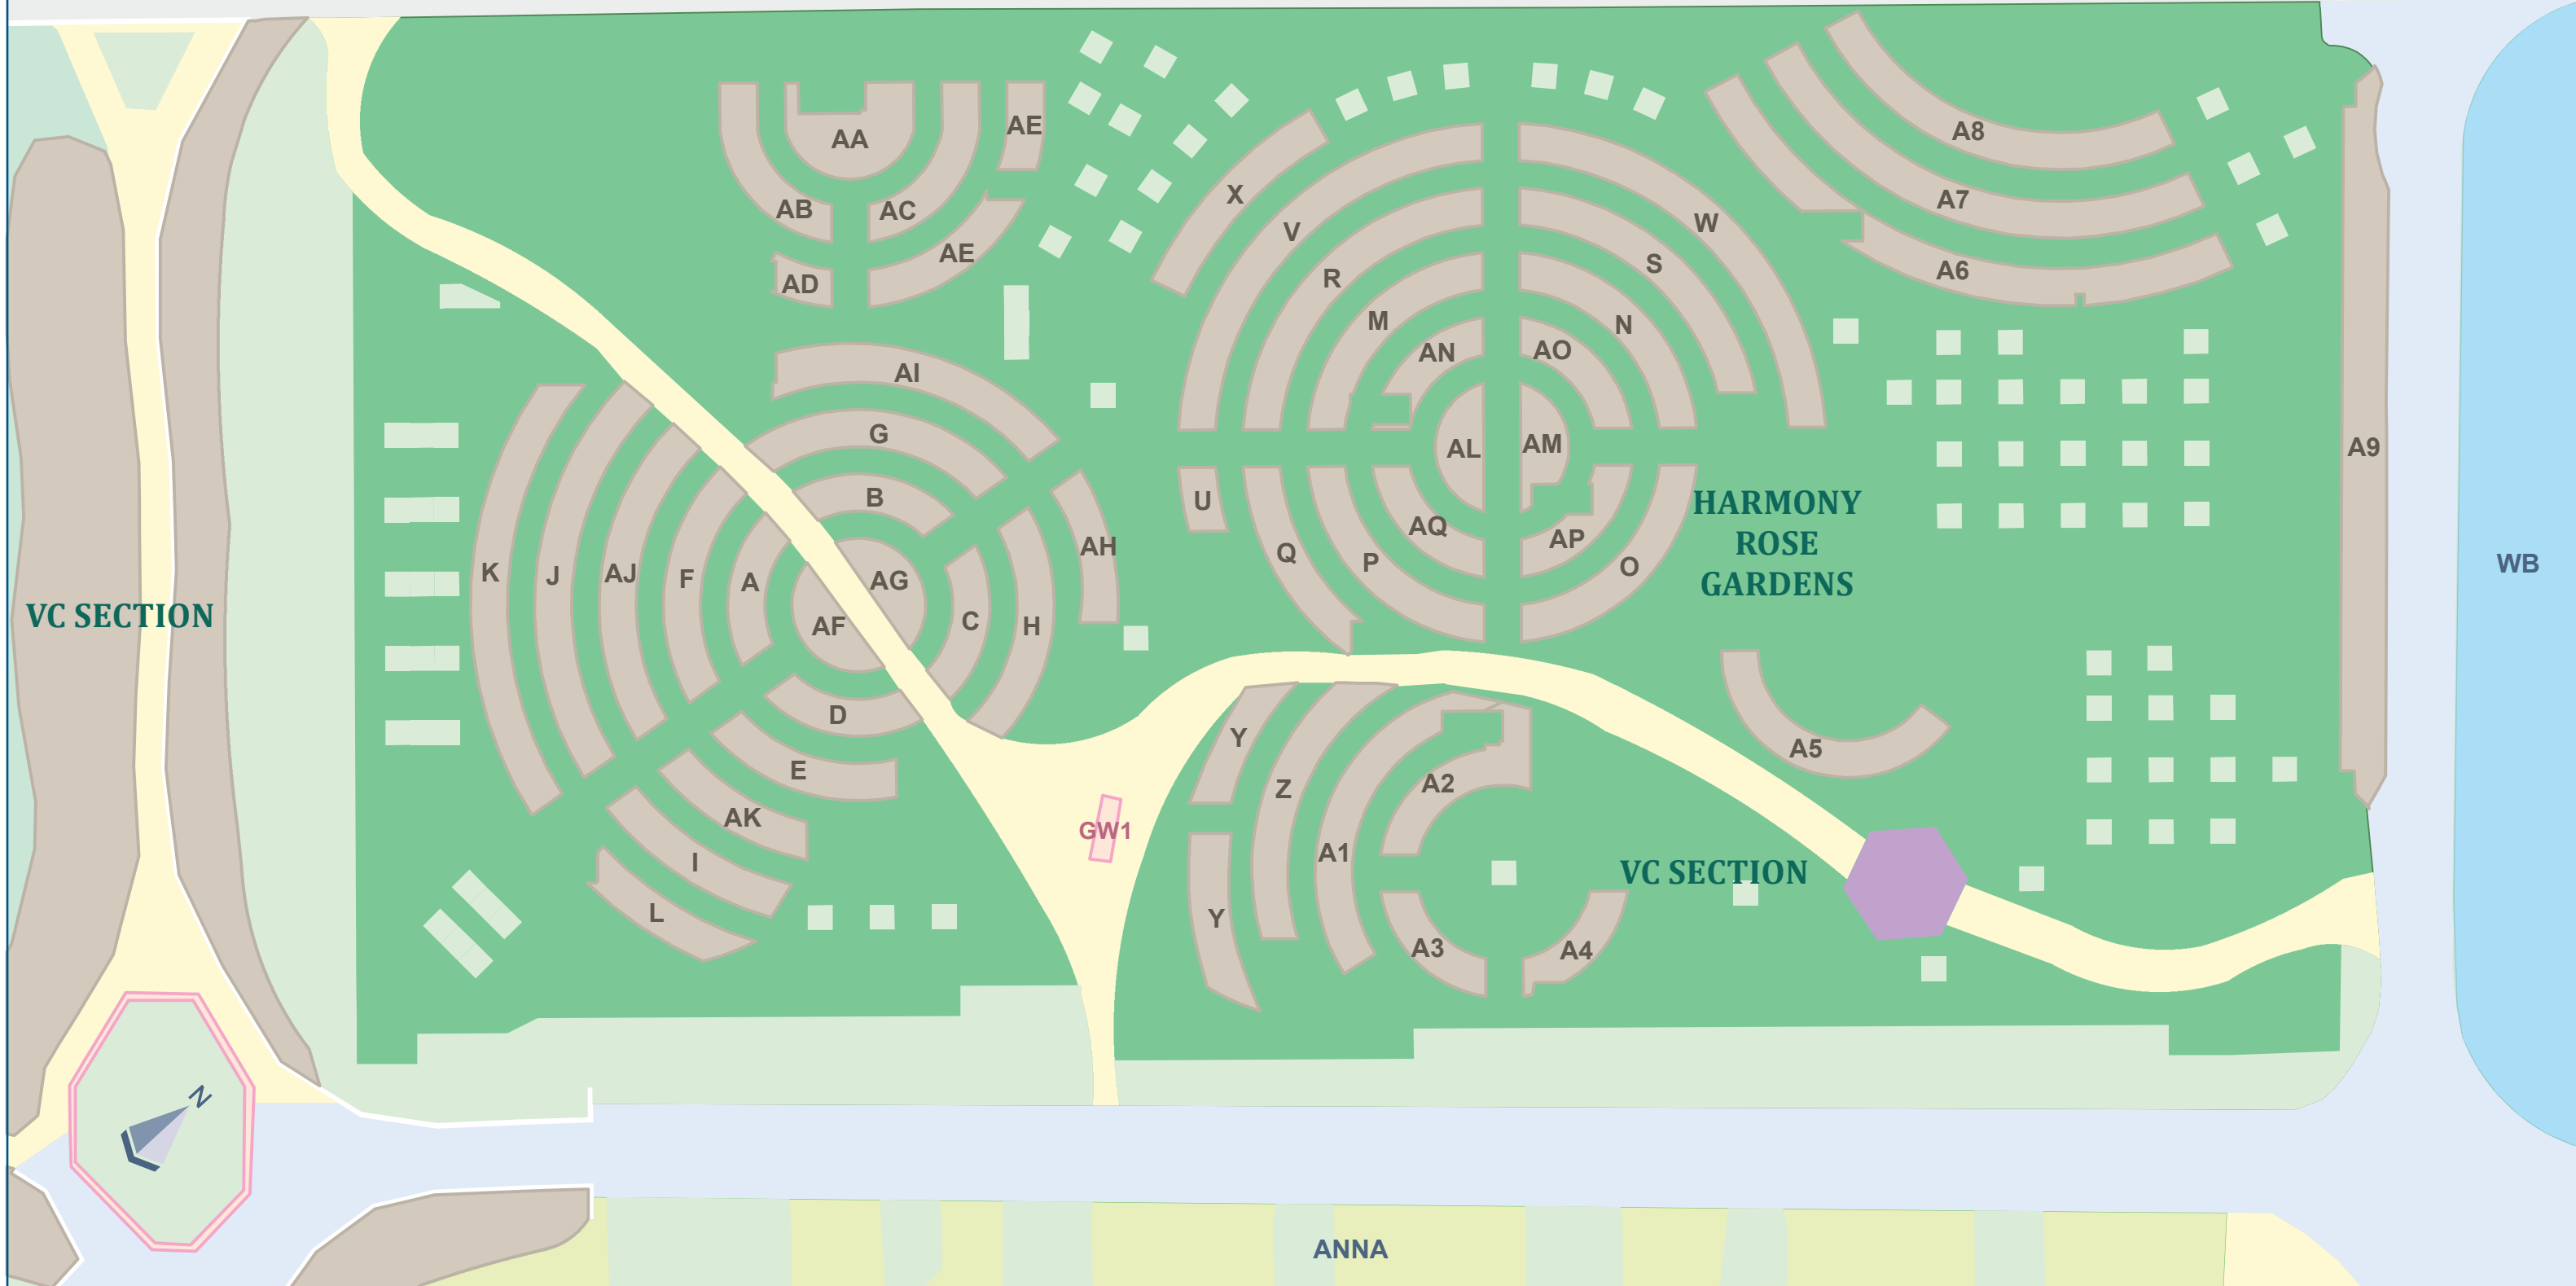

# KARRAKATTA CEMETERY

KILLARA GARDENS

YC

DAVID BRAND DRIVE

VC SECTION

HARMONY ROSE GARDENS

WB

VC SECTION

GW1

ANNA

MAP 6

MAP SYMBOLS

HARMONY ROSE GARDENS

Garden

Niche Wall

METROPOLITAN CEMETERIES BOARD