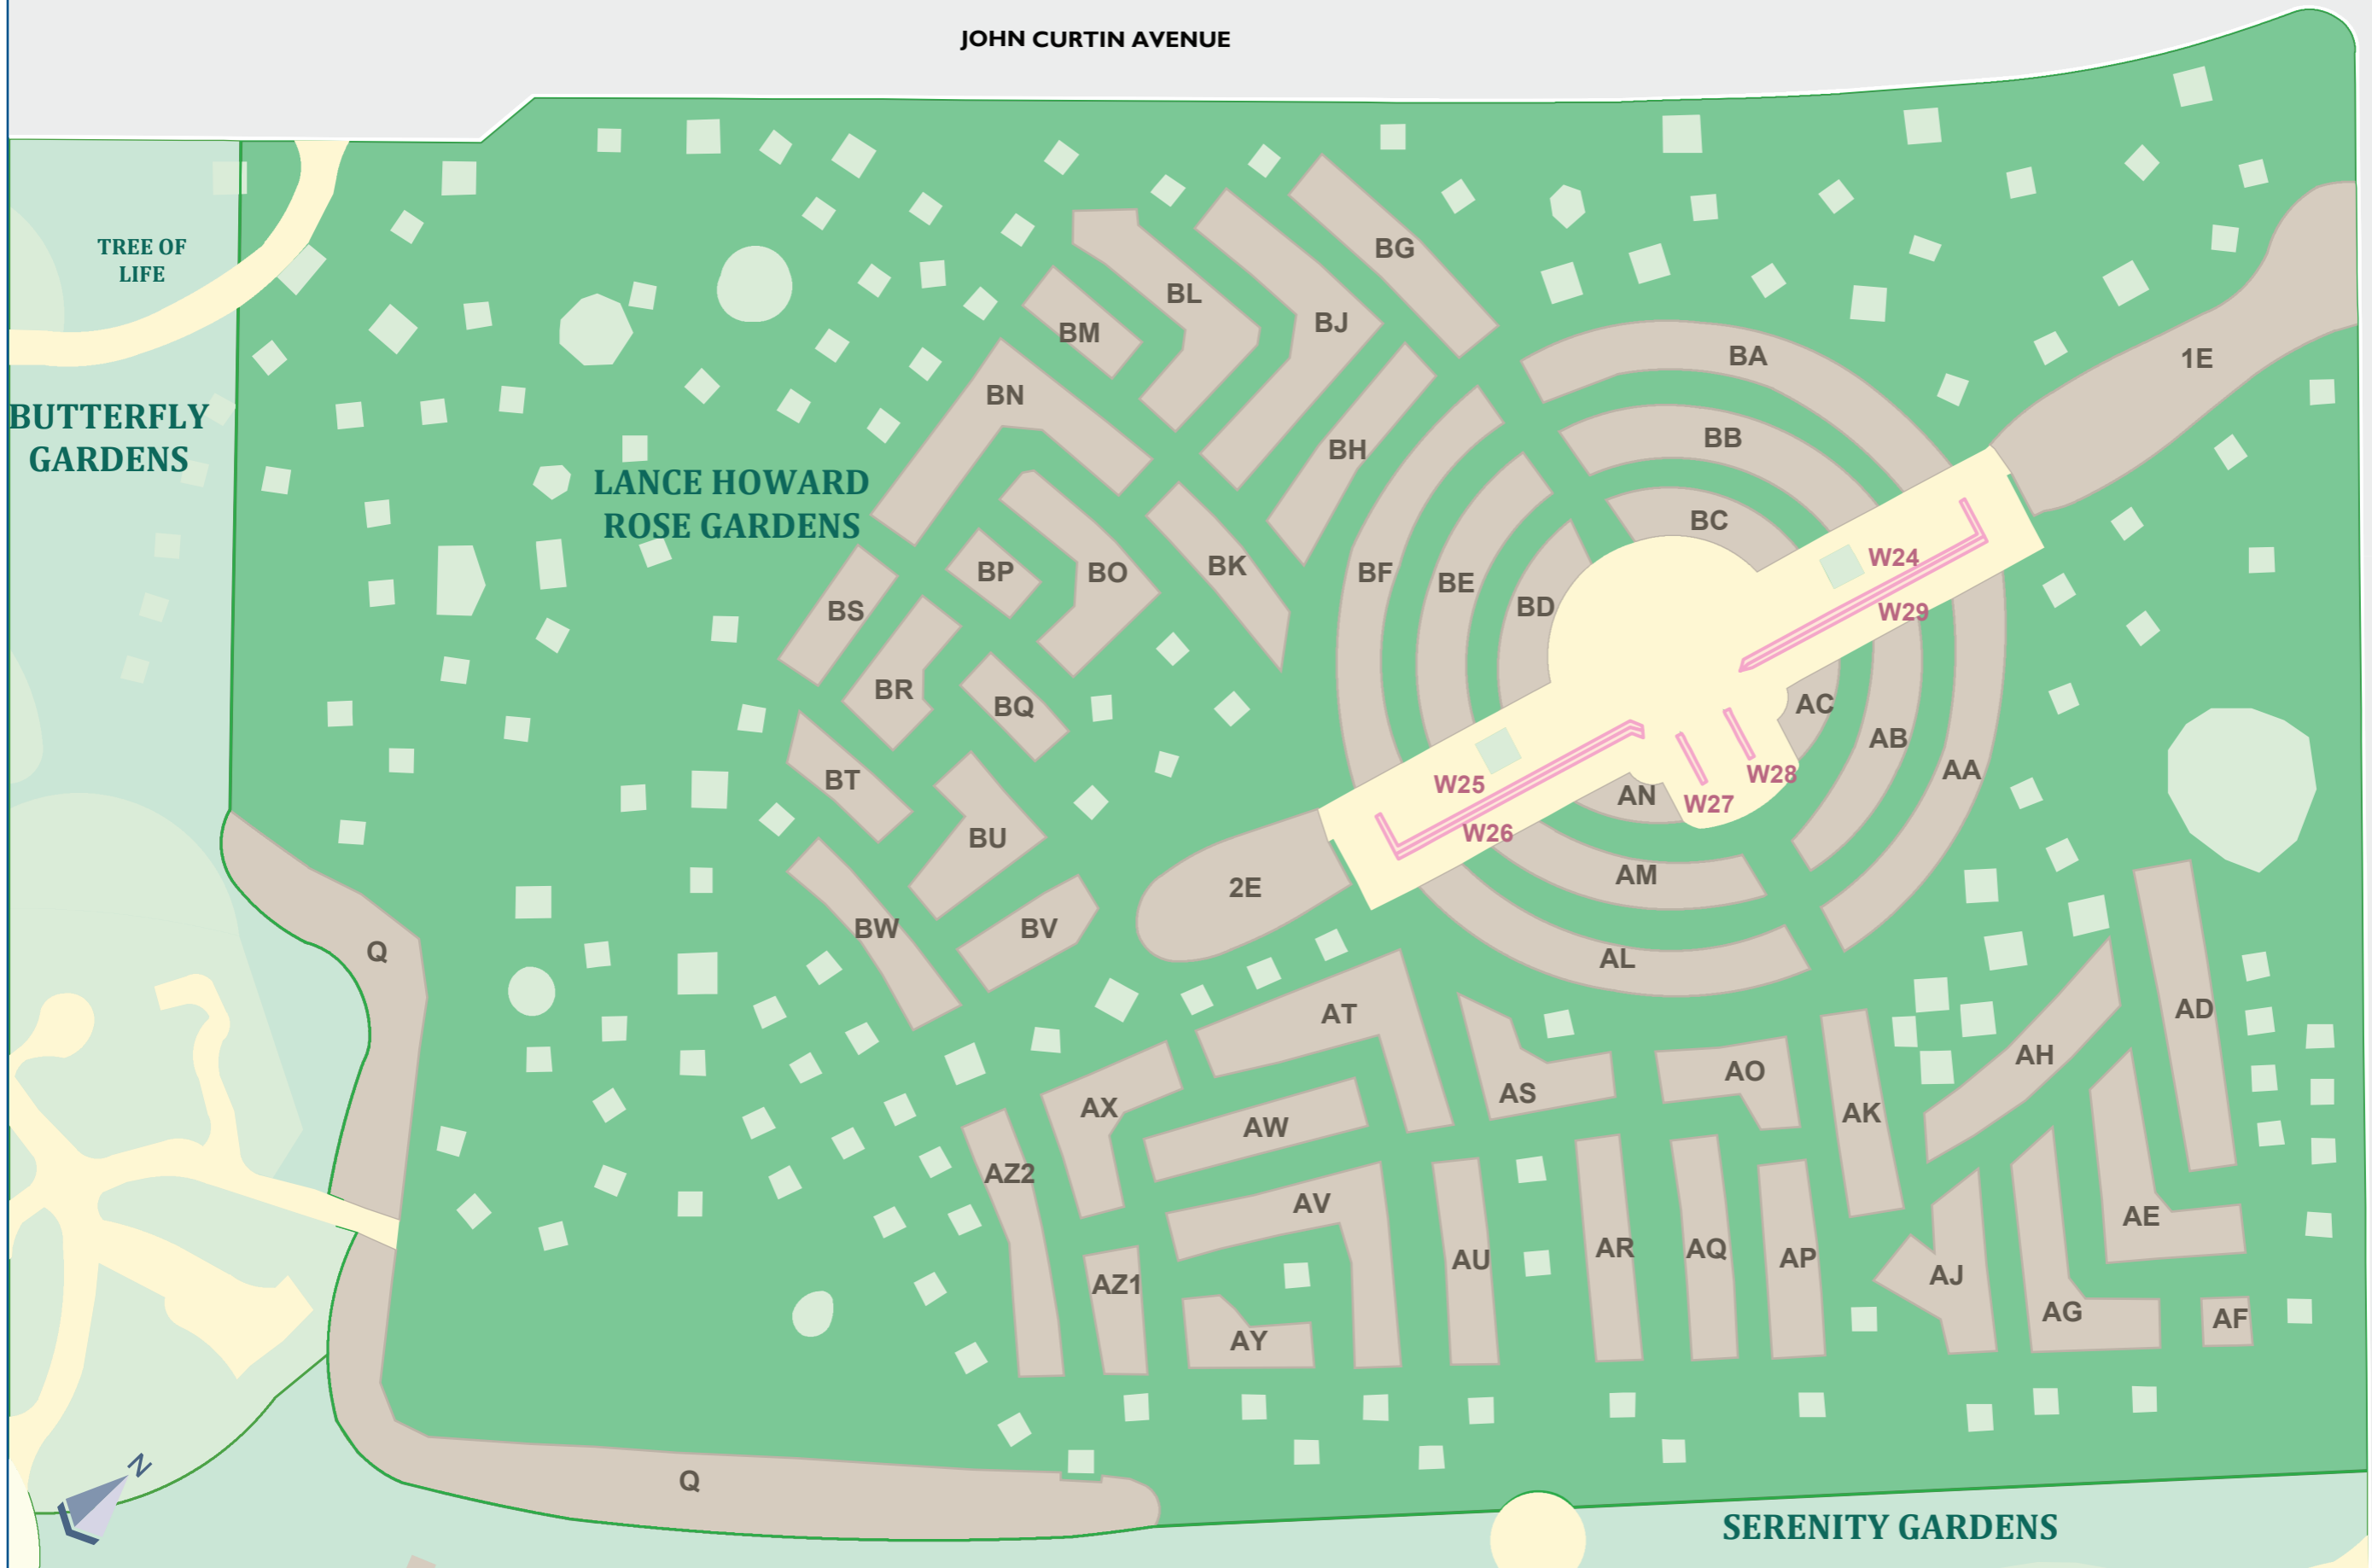

KARRAKATTA CEMETERY

JOHN CURTIN AVENUE

ROMAN CATHOLIC
CA

SHEA ROAD

SERENITY GARDENS

MAP 4I

MAP SYMBOLS

LANCE HOWARD
ROSE GARDENS

 Garden

 Wall

METROPOLITAN
CEMETERIES BOARD

Police: 131 444